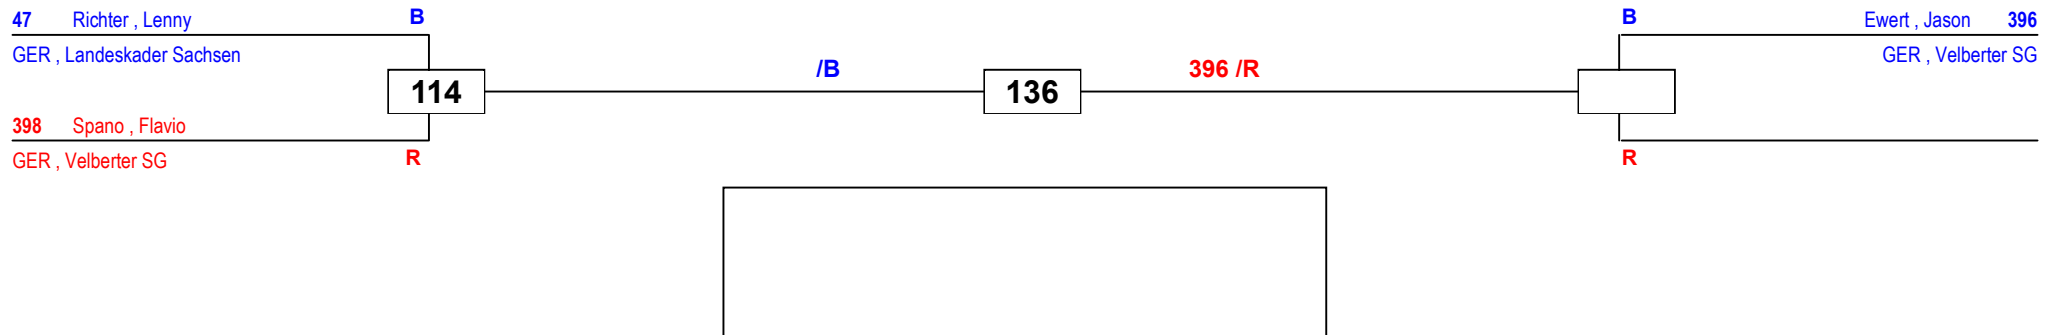

DTU Final 6 2019 (Int. Masters NRW)

am 05.10.2019

J Bm-33

Draw Sheet