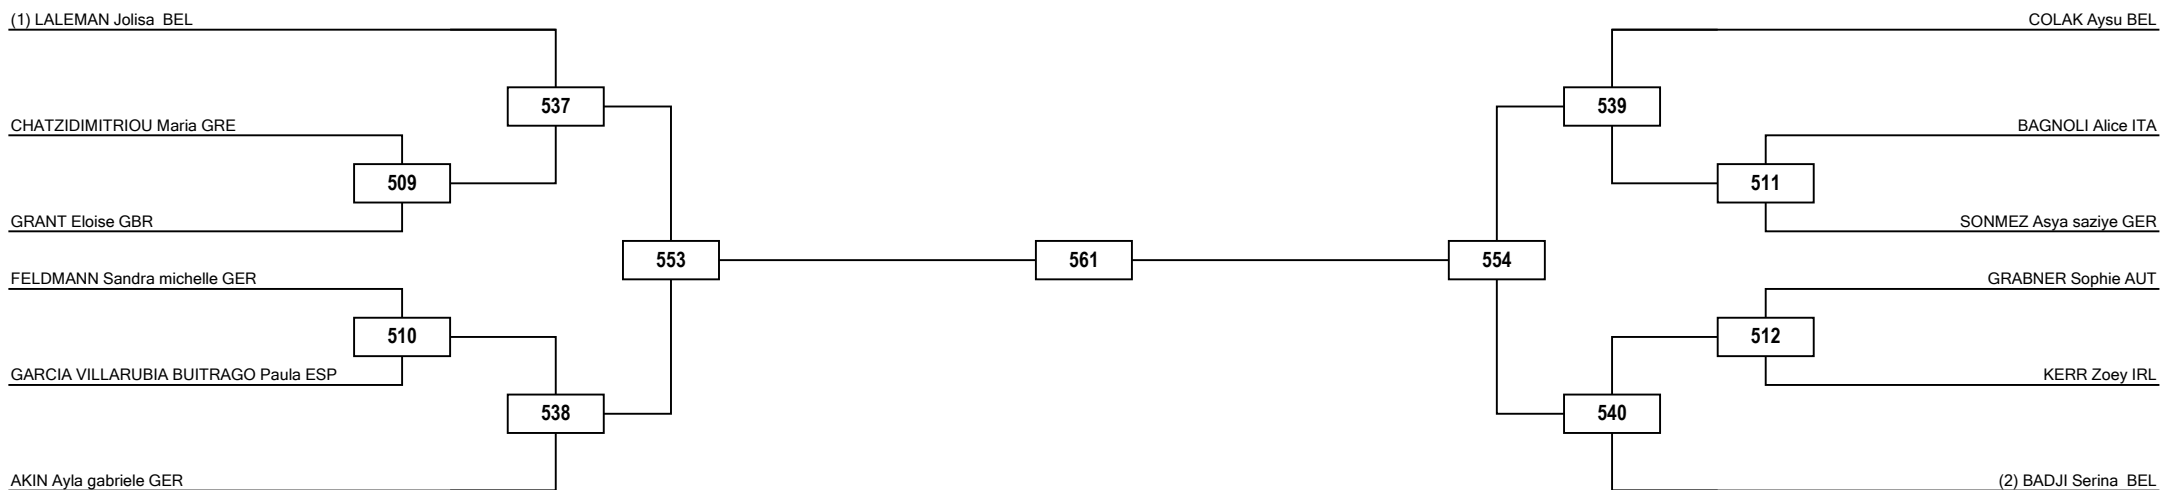

Round of 16   Quarterfinals   Semifinals   Final   Semifinals   Quarterfinals   Round of 16

LEGEND RSC: Win by Referee Stop the Contest   PTG: Win by Point Gap   SUP: win by Superiority   DSQ: Win by disqualification   DQB: Win by Disqualification for unsportsmanlike behavior   DWR: Double Withdrawal   R: Round
(x): Seed   PTF: Win by final score   GDP: Win by Golden Points   WDR: Win by Withdrawal   PUN: Win by Punitive Declaration   DOB: Double disqualification for unsportsmanlike behavior   DDQ: Double Disqualification