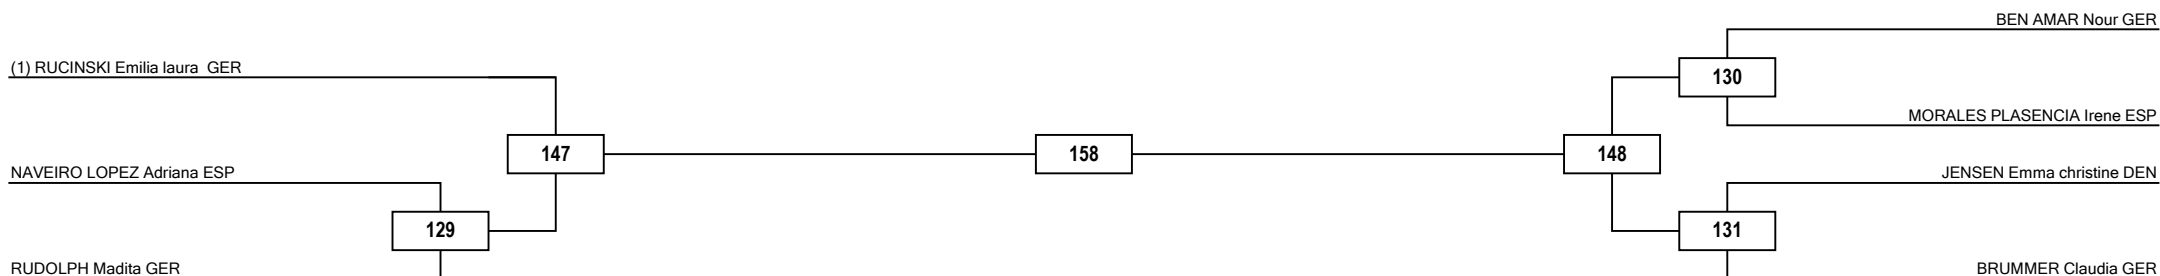

Round of 16 Quarterfinals Semifinals Final Semifinals Quarterfinals Round of 16

LEGEND RSC: Win by Referee Stop the Contest PTG: Win by Point Gap SUP: win by Superiority DSQ: Win by disqualification DQB: Win by Disqualification for unsportsmanlike behavior DWR: Double Withdrawal R: Round
(x): Seed PTF: Win by final score GDP: Win by Golden Points WDR: Win by Withdrawal PUN: Win by Punitive Declaration DOB: Double disqualification for unsportsmanlike behavior DDQ: Double Disqualification

Quarterfinals

Semifinals

Final

Semifinals

Quarterfinals

Quarterfinals

Semifinals

Final