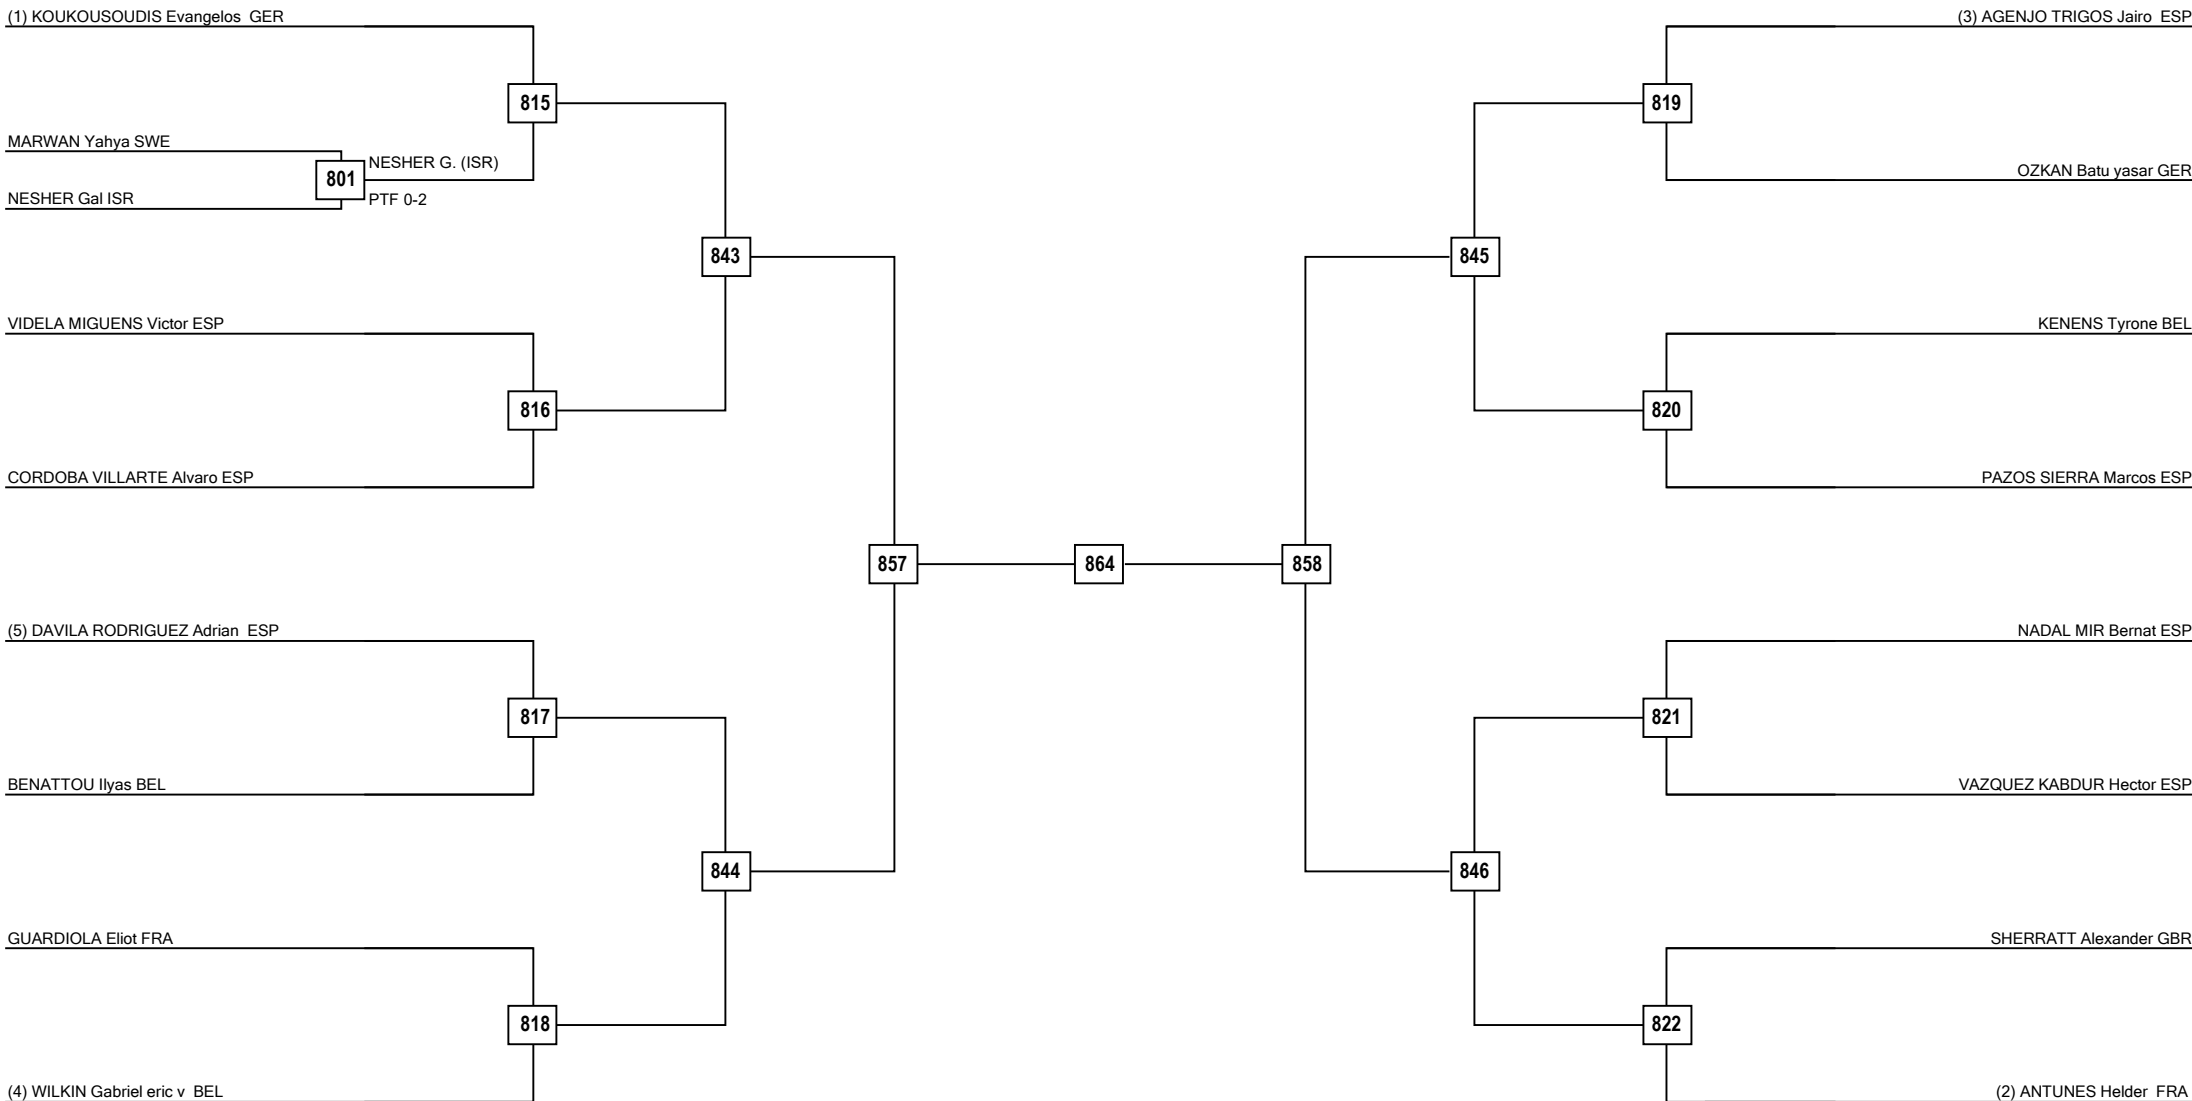

Round of 32

Round of 16

Quarterfinals

Semifinals

Final

Semifinals

Quarterfinals

Round of 16

Round of 16 Quarterfinals Semifinals Final Semifinals Quarterfinals Round of 16

LEGEND RSC: Win by Referee Stop the Contest PTG: Win by Point Gap SUP: win by Superiority DSQ: Win by disqualification DQB: Win by Disqualification for unsportsmanlike behavior DWR: Double Withdrawal R: Round
(x): Seed PTF: Win by final score GDP: Win by Golden Points WDR: Win by Withdrawal PUN: Win by Punitive Declaration DOB: Double disqualification for unsportsmanlike behavior DDQ: Double Disqualification

| | | | | | | | | |
|-------------|-------------|---------------|------------|-------|------------|---------------|-------------|-------------|
| Round of 32 | Round of 16 | Quarterfinals | Semifinals | Final | Semifinals | Quarterfinals | Round of 16 | Round of 32 |
|-------------|-------------|---------------|------------|-------|------------|---------------|-------------|-------------|