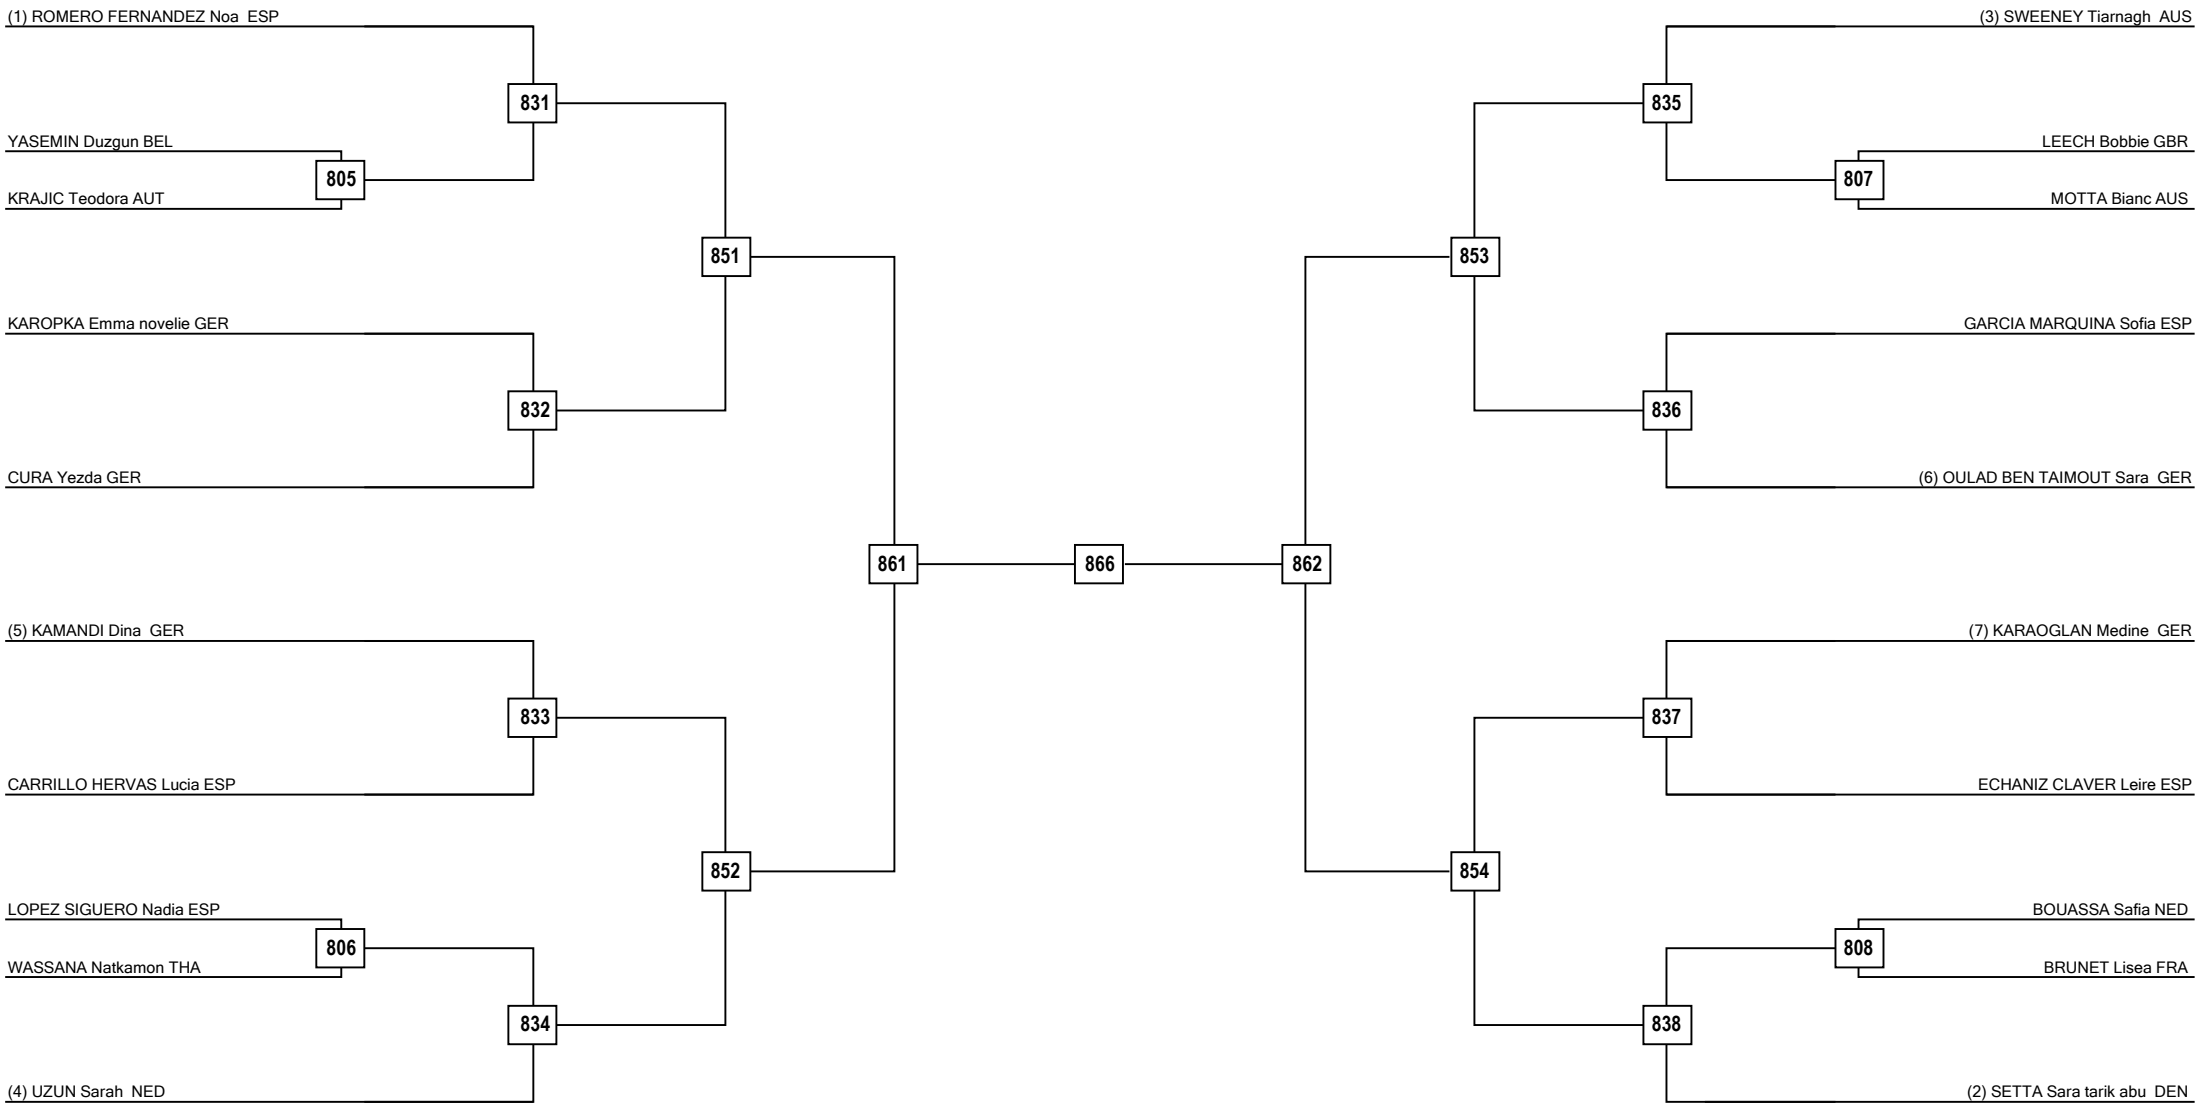

Round of 32   Round of 16   Quarterfinals   Semifinals   Final   Semifinals   Quarterfinals   Round of 16   Round of 32

LEGEND RSC: Win by Referee Stop the Contest   PTG: Win by Point Gap   SUP: win by Superiority   DSQ: Win by disqualification   DQB: Win by Disqualification for unsportsmanlike behavior   DWR: Double Withdrawal   R: Round
(x): Seed   PTF: Win by final score   GDP: Win by Golden Points   WDR: Win by Withdrawal   PUN: Win by Punitive Declaration   DOB: Double disqualification for unsportsmanlike behavior   DDQ: Double Disqualification