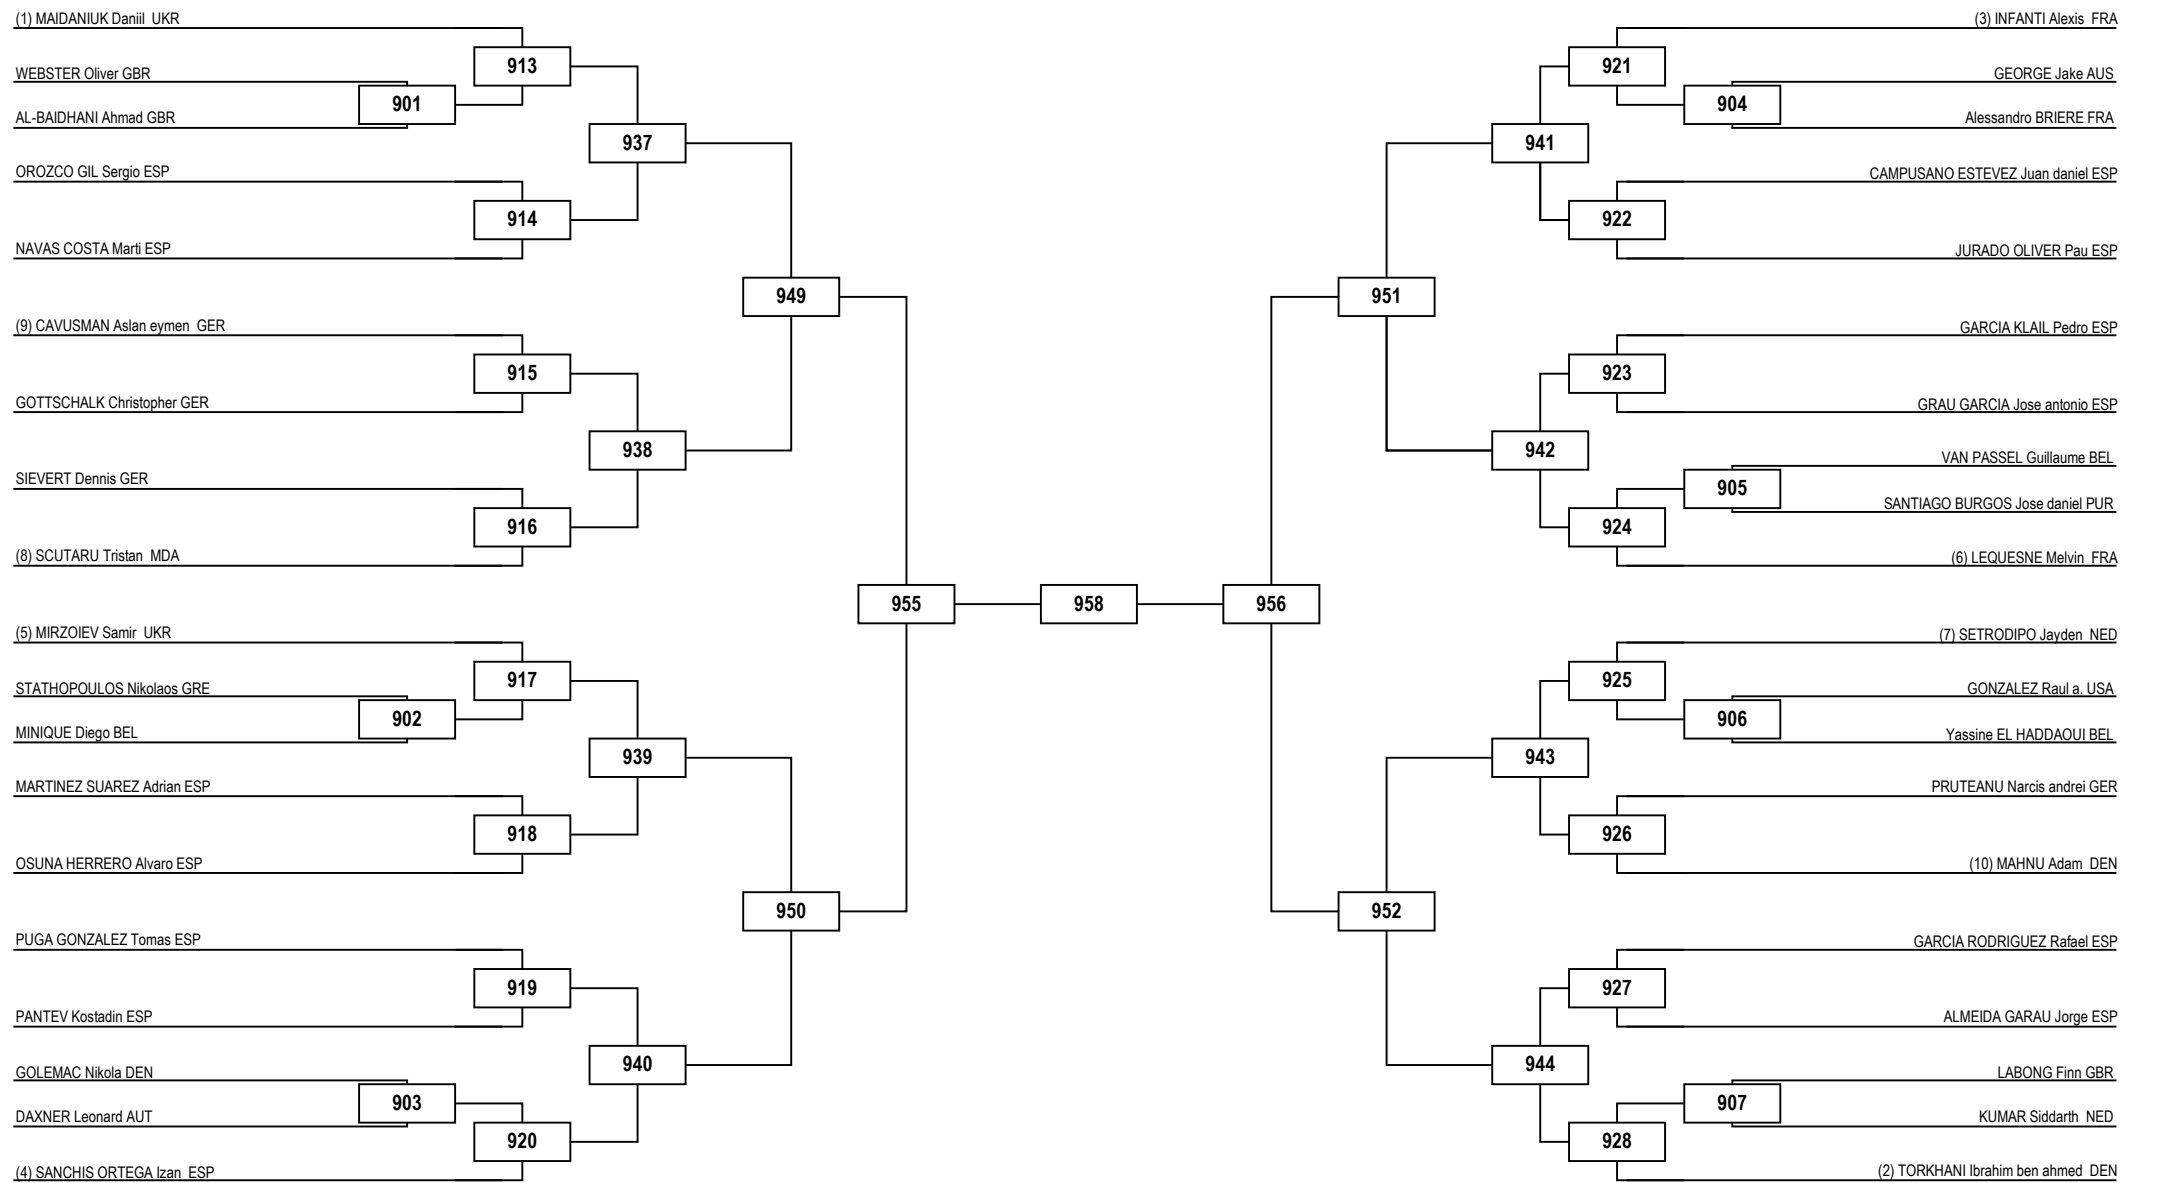

Round of 64	Round of 32	Round of 16	Quarterfinals	Semifinals	Final	Semifinals	Quarterfinals	Round of 16	Round of 32	Round of 64

LEGEND	RSC: Win by Referee Stop the Contest	PTG: Win by Point Gap	SUP: win by Superiority	DSQ: Win by disqualification	DQB: Win by Disqualification for unsportsmanlike behavior	DWR: Double Withdrawal	R: Round
	(x): Seed	PTF: Win by final score	GDP: Win by Golden Points	WDR: Win by Withdrawal	PUN: Win by Punitive Declaration	DOB: Double disqualification for unsportsmanlike behavior	DDQ: Double Disqualification