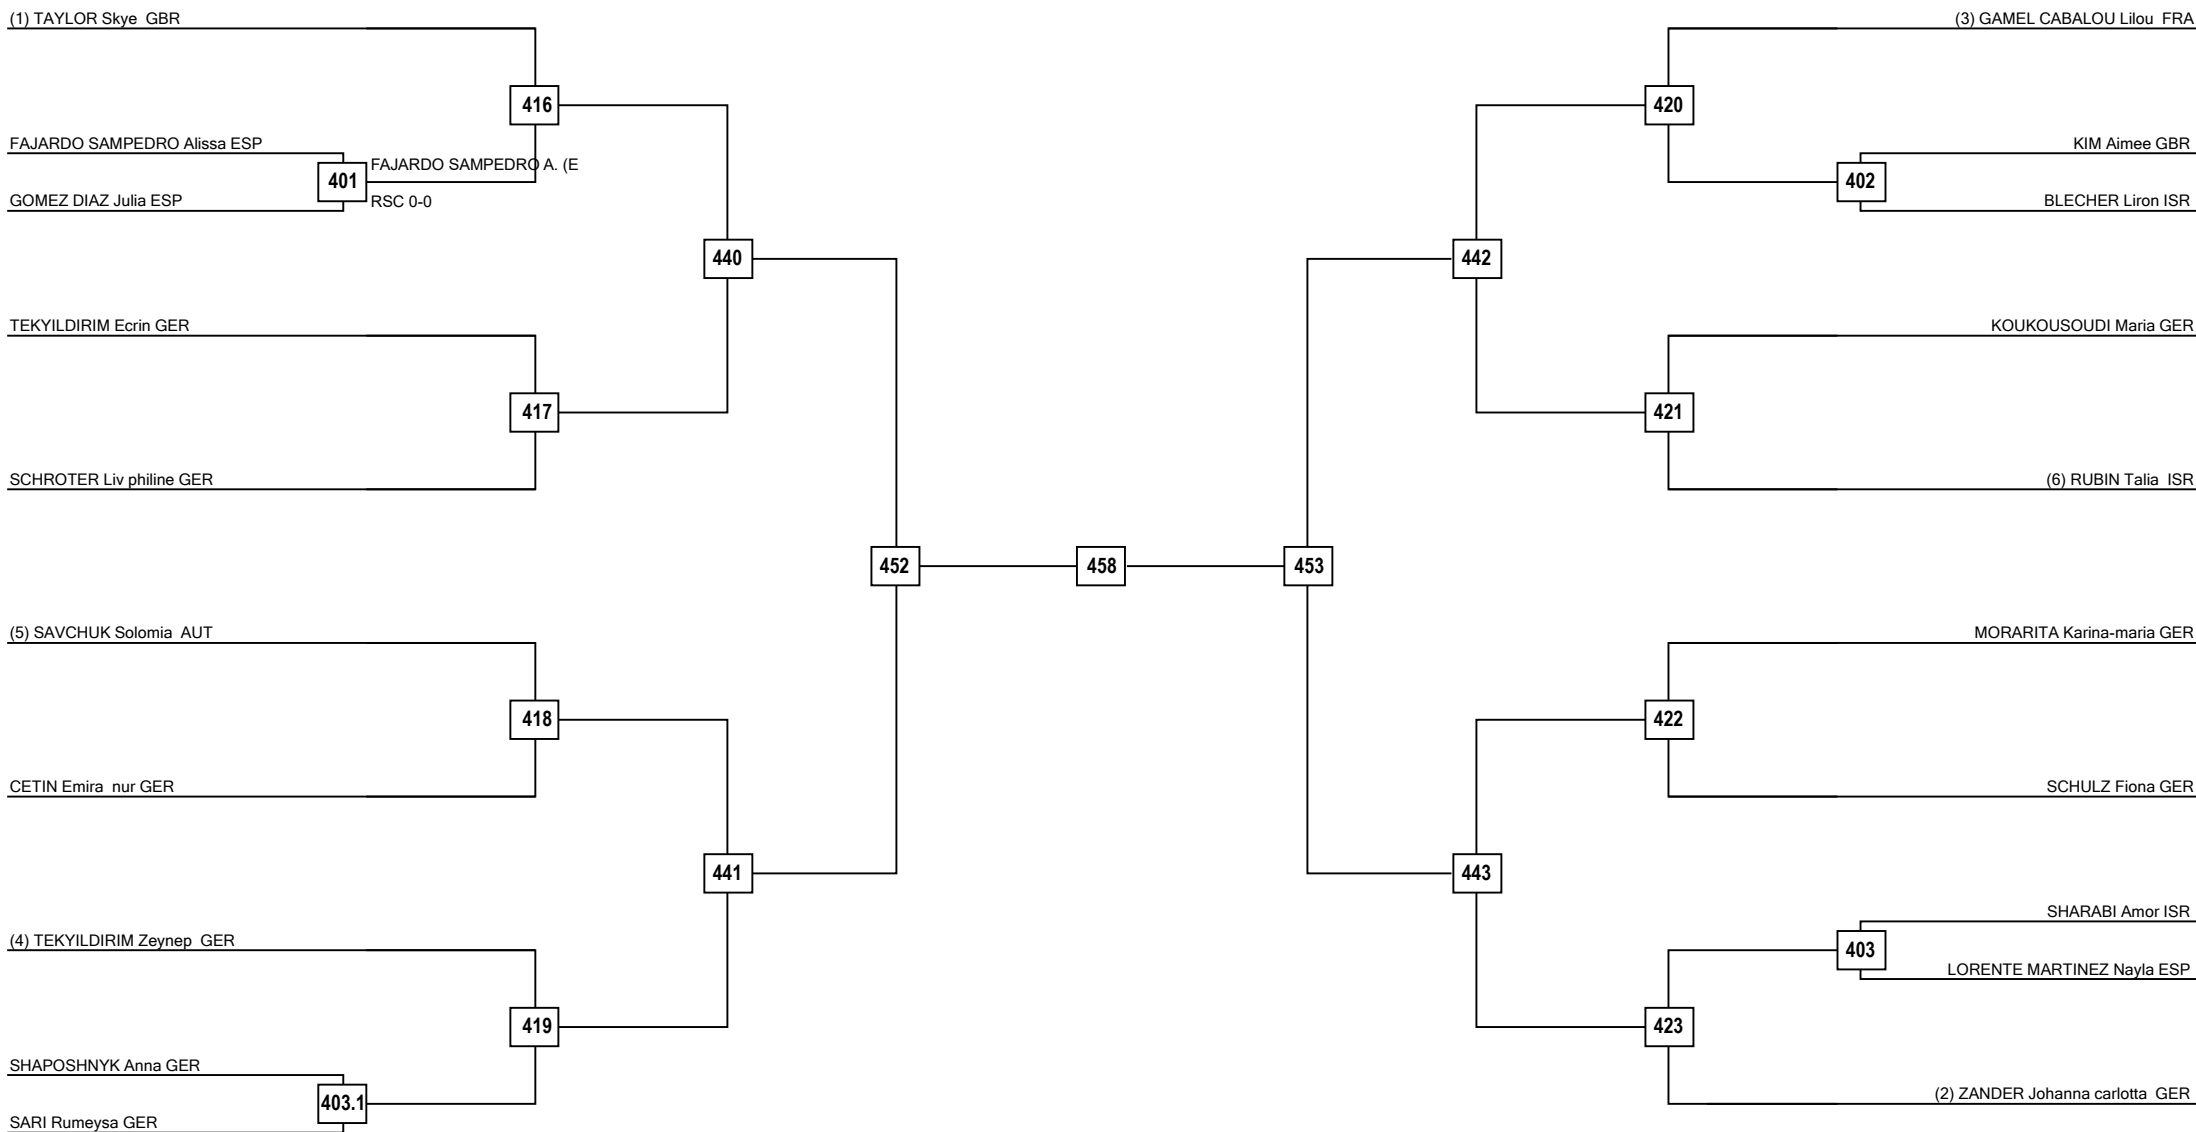

Quarterfinals

Semifinals

Final

Semifinals

Quarterfinals

Round of 32

Round of 16

Quarterfinals

Semifinals

Final

Semifinals

Quarterfinals

Round of 16

Round of 32

LEGEND RSC: Win by Referee Stop the Contest PTG: Win by Point Gap SUP: win by Superiority DSQ: Win by disqualification DQB: Win by Disqualification for unsportsmanlike behavior DWR: Double Withdrawal R: Round
(x): Seed PTF: Win by final score GDP: Win by Golden Points WDR: Win by Withdrawal PUN: Win by Punitive Declaration DOB: Double disqualification for unsportsmanlike behavior DDQ: Double Disqualification

Round of 32 Round of 16 Quarterfinals Semifinals Final Semifinals Quarterfinals Round of 16 Round of 32

LEGEND RSC: Win by Referee Stop the Contest PTG: Win by Point Gap SUP: win by Superiority DSQ: Win by disqualification DQB: Win by Disqualification for unsportsmanlike behavior DWR: Double Withdrawal R: Round
(x): Seed PTF: Win by final score GDP: Win by Golden Points WDR: Win by Withdrawal PUN: Win by Punitive Declaration DOB: Double disqualification for unsportsmanlike behavior DDQ: Double Disqualification