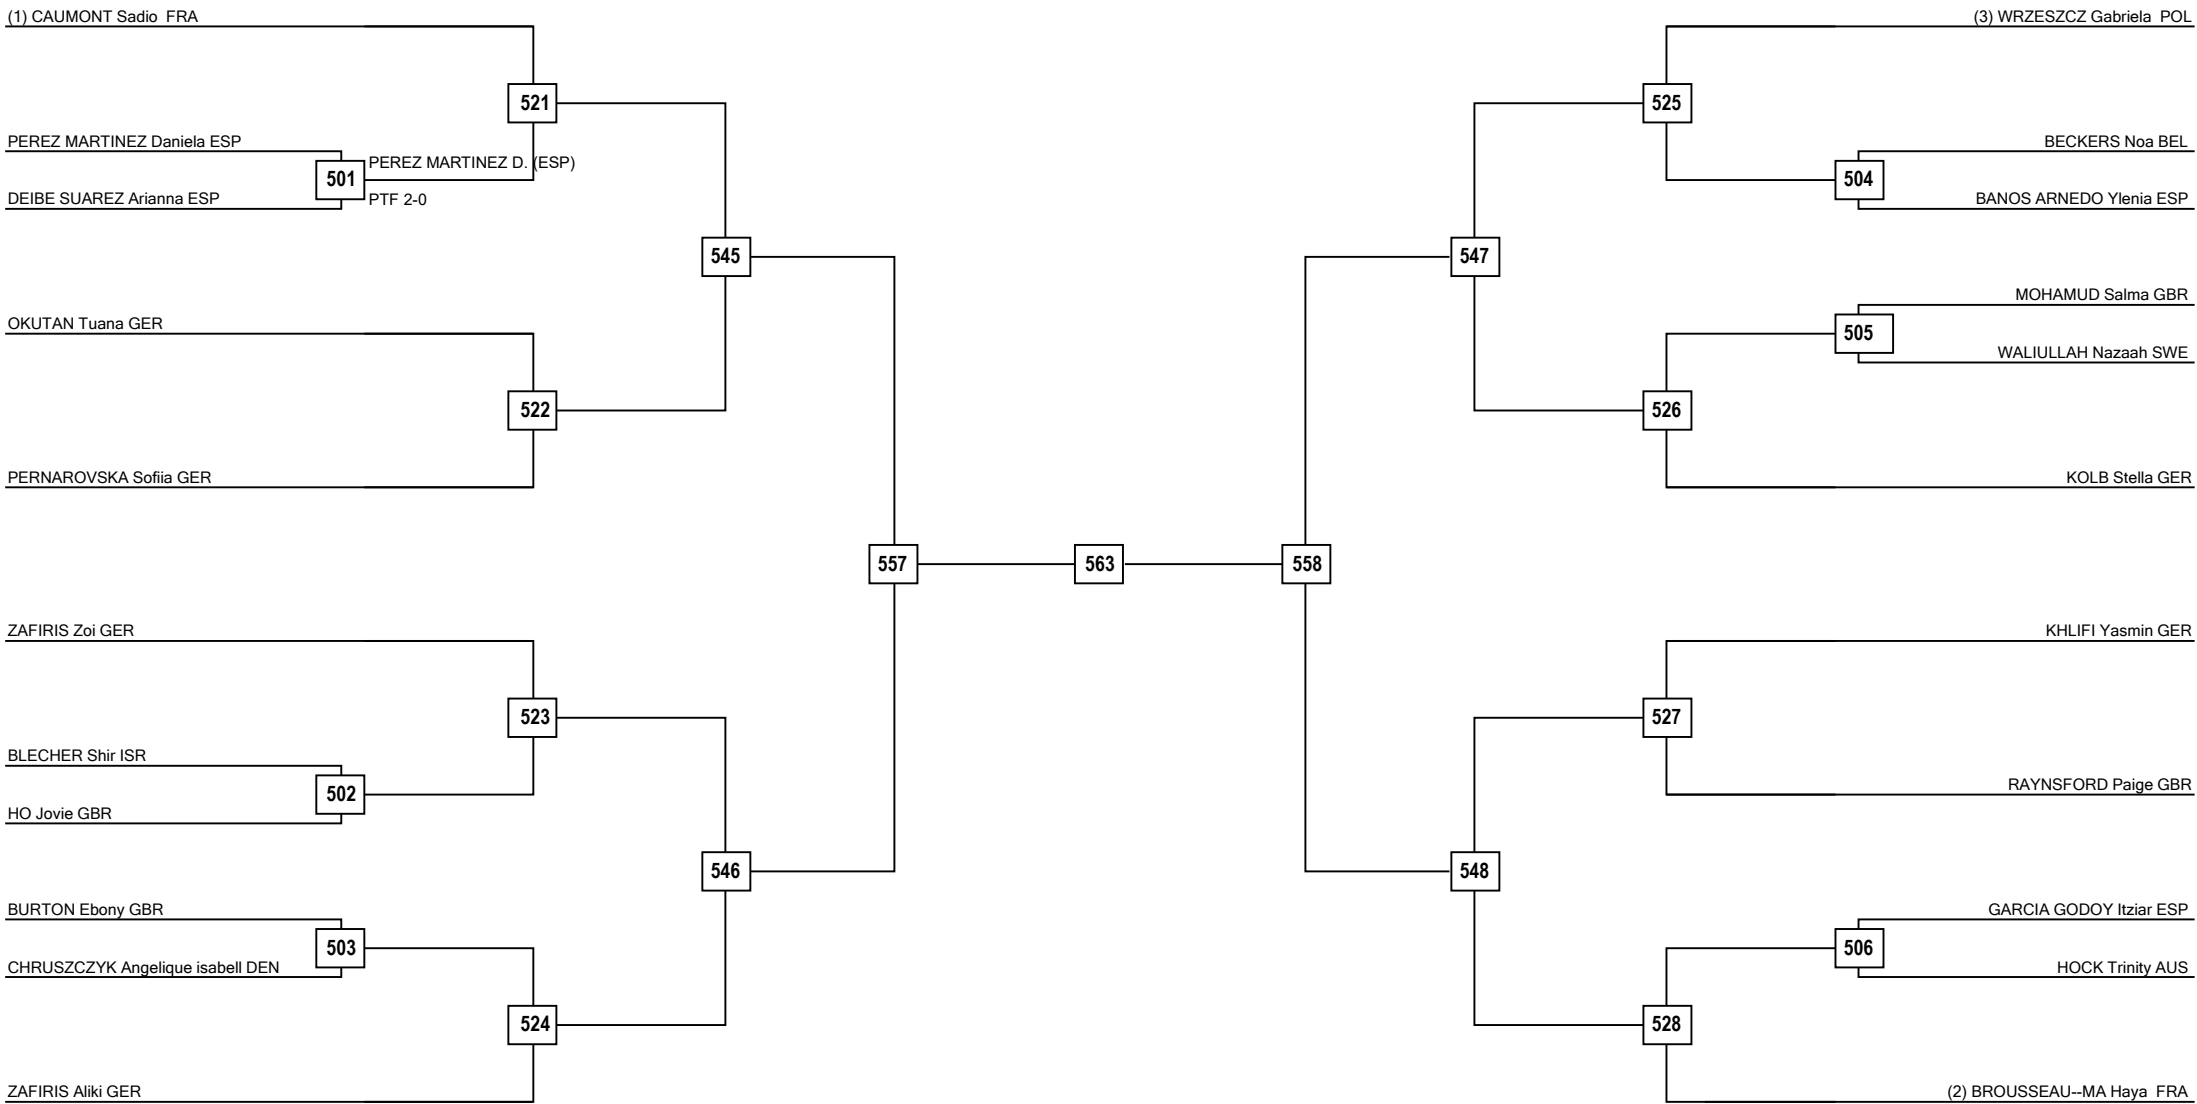

Quarterfinals

Semifinals

Final

Semifinals

Quarterfinals

Round of 32

Round of 16

Quarterfinals

Semifinals

Final

Semifinals

Quarterfinals

Round of 16

Round of 32

LEGEND RSC: Win by Referee Stop the Contest PTG: Win by Point Gap SUP: win by Superiority DSQ: Win by disqualification DQB: Win by Disqualification for unsportsmanlike behavior DWR: Double Withdrawal R: Round
(x): Seed PTF: Win by final score GDP: Win by Golden Points WDR: Win by Withdrawal PUN: Win by Punitive Declaration DOB: Double disqualification for unsportsmanlike behavior DDQ: Double Disqualification

Round of 32 Round of 16 Quarterfinals Semifinals Final Semifinals Quarterfinals Round of 16 Round of 32

LEGEND RSC: Win by Referee Stop the Contest PTG: Win by Point Gap SUP: win by Superiority DSQ: Win by disqualification DQB: Win by Disqualification for unsportsmanlike behavior DWR: Double Withdrawal R: Round
(x): Seed PTF: Win by final score GDP: Win by Golden Points WDR: Win by Withdrawal PUN: Win by Punitive Declaration DOB: Double disqualification for unsportsmanlike behavior DDQ: Double Disqualification