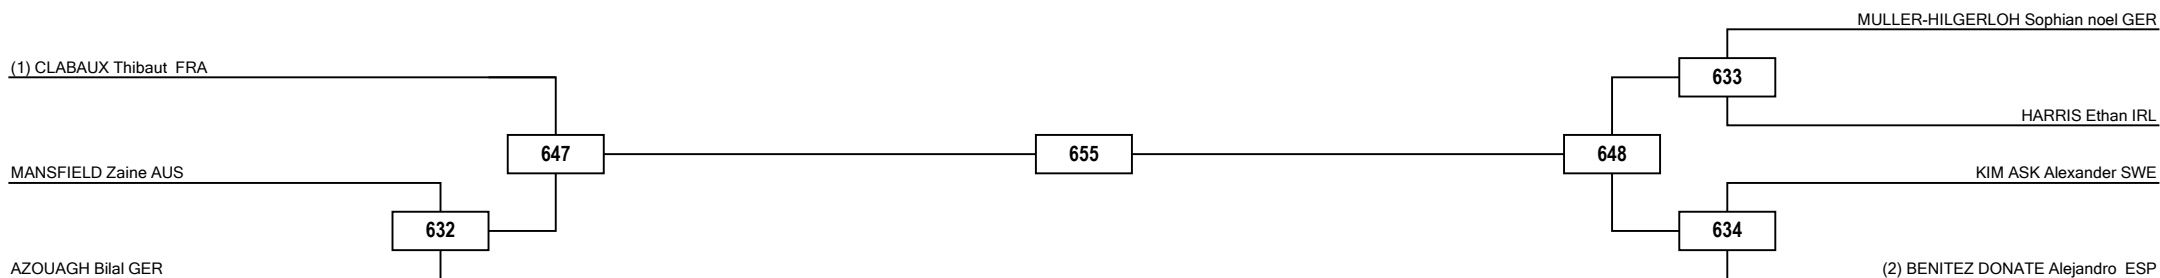

Quarterfinals

Semifinals

Final

Semifinals

Quarterfinals

LEGEND RSC: Win by Referee Stop the Contest PTG: Win by Point Gap SUP: win by Superiority DSQ: Win by disqualification DQB: Win by Disqualification for unsportsmanlike behavior DWR: Double Withdrawal R: Round
(x): Seed PTF: Win by final score GDP: Win by Golden Points WDR: Win byWithdrawal PUN: Win by Punitive Declaration DOB: Double disqualification for unsportsmanlike behavior DDQ: Double Disqualification