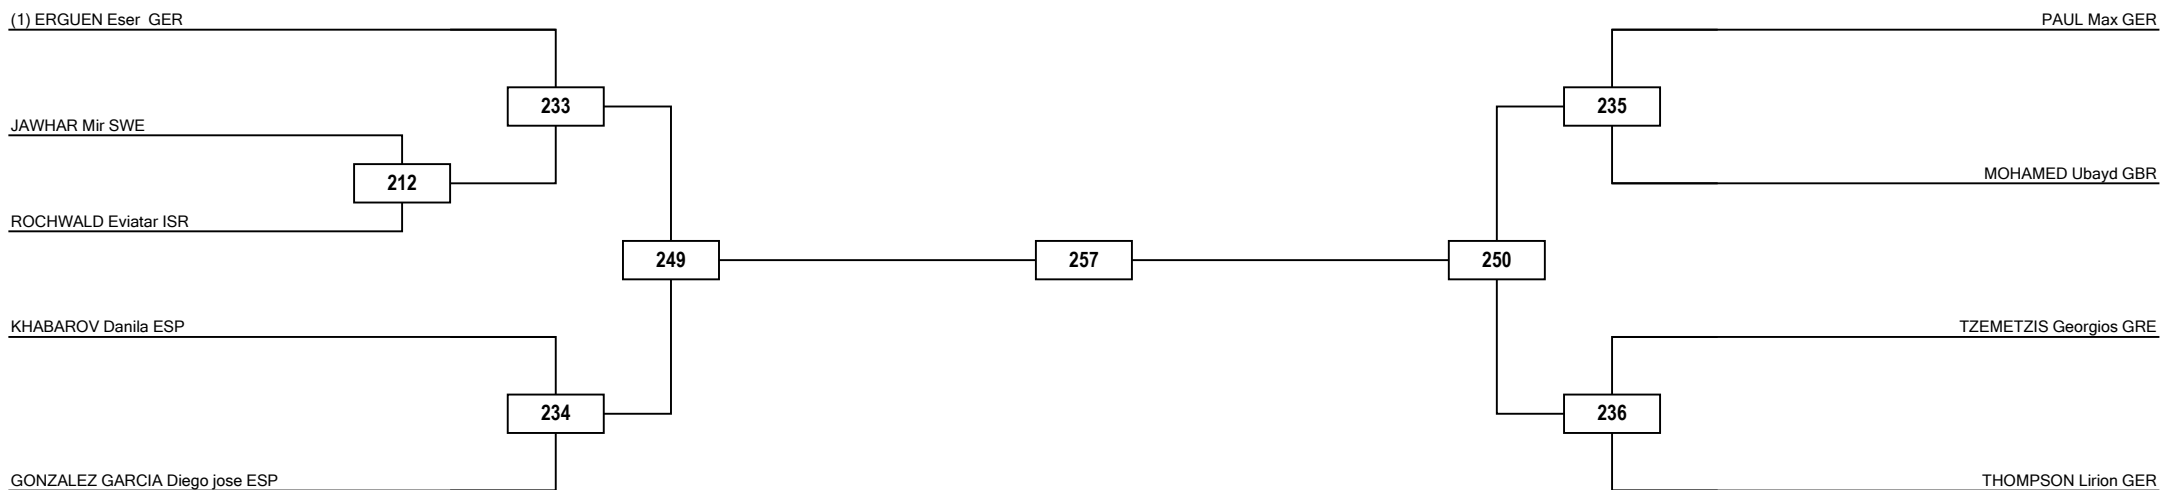

Round of 16

Quarterfinals

Semifinals

Final

Semifinals

Quarterfinals

Round of 16

LEGEND RSC: Win by Referee Stop the Contest PTG: Win by Point Gap SUP: win by Superiority DSQ: Win by disqualification DQB: Win by Disqualification for unsportsmanlike behavior DWR: Double Withdrawal R: Round
(x): Seed PTF: Win by final score GDP: Win by Golden Points WDR: Win by Withdrawal PUN: Win by Punitive Declaration DOB: Double disqualification for unsportsmanlike behavior DDQ: Double Disqualification