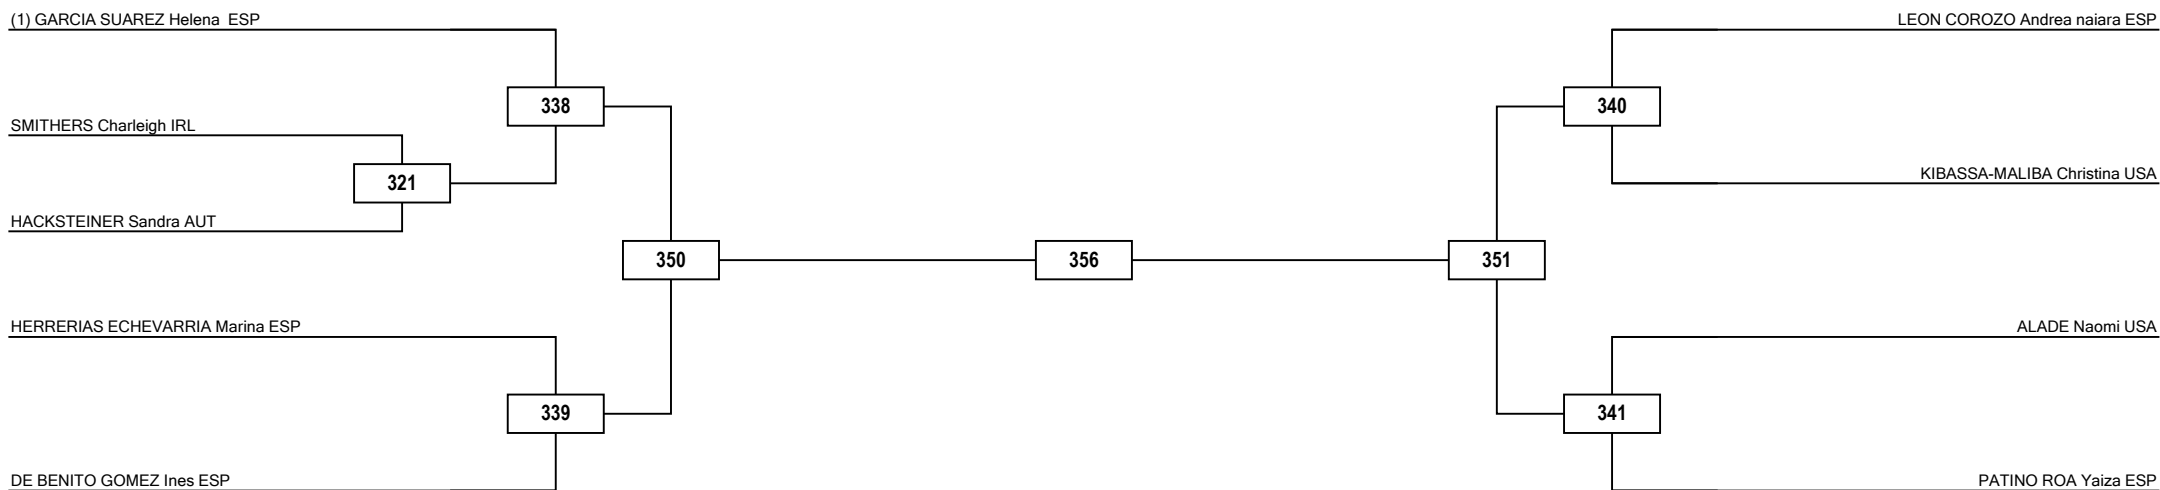

Round of 16   Quarterfinals   Semifinals   Final   Semifinals   Quarterfinals   Round of 16

LEGEND RSC: Win by Referee Stop the Contest   PTG: Win by Point Gap   SUP: win by Superiority   DSQ: Win by disqualification   DQB: Win by Disqualification for unsportsmanlike behavior   DWR: Double Withdrawal   R: Round
(x): Seed   PTF: Win by final score   GDP: Win by Golden Points   WDR: Win by Withdrawal   PUN: Win by Punitive Declaration   DOB: Double disqualification for unsportsmanlike behavior   DDQ: Double Disqualification