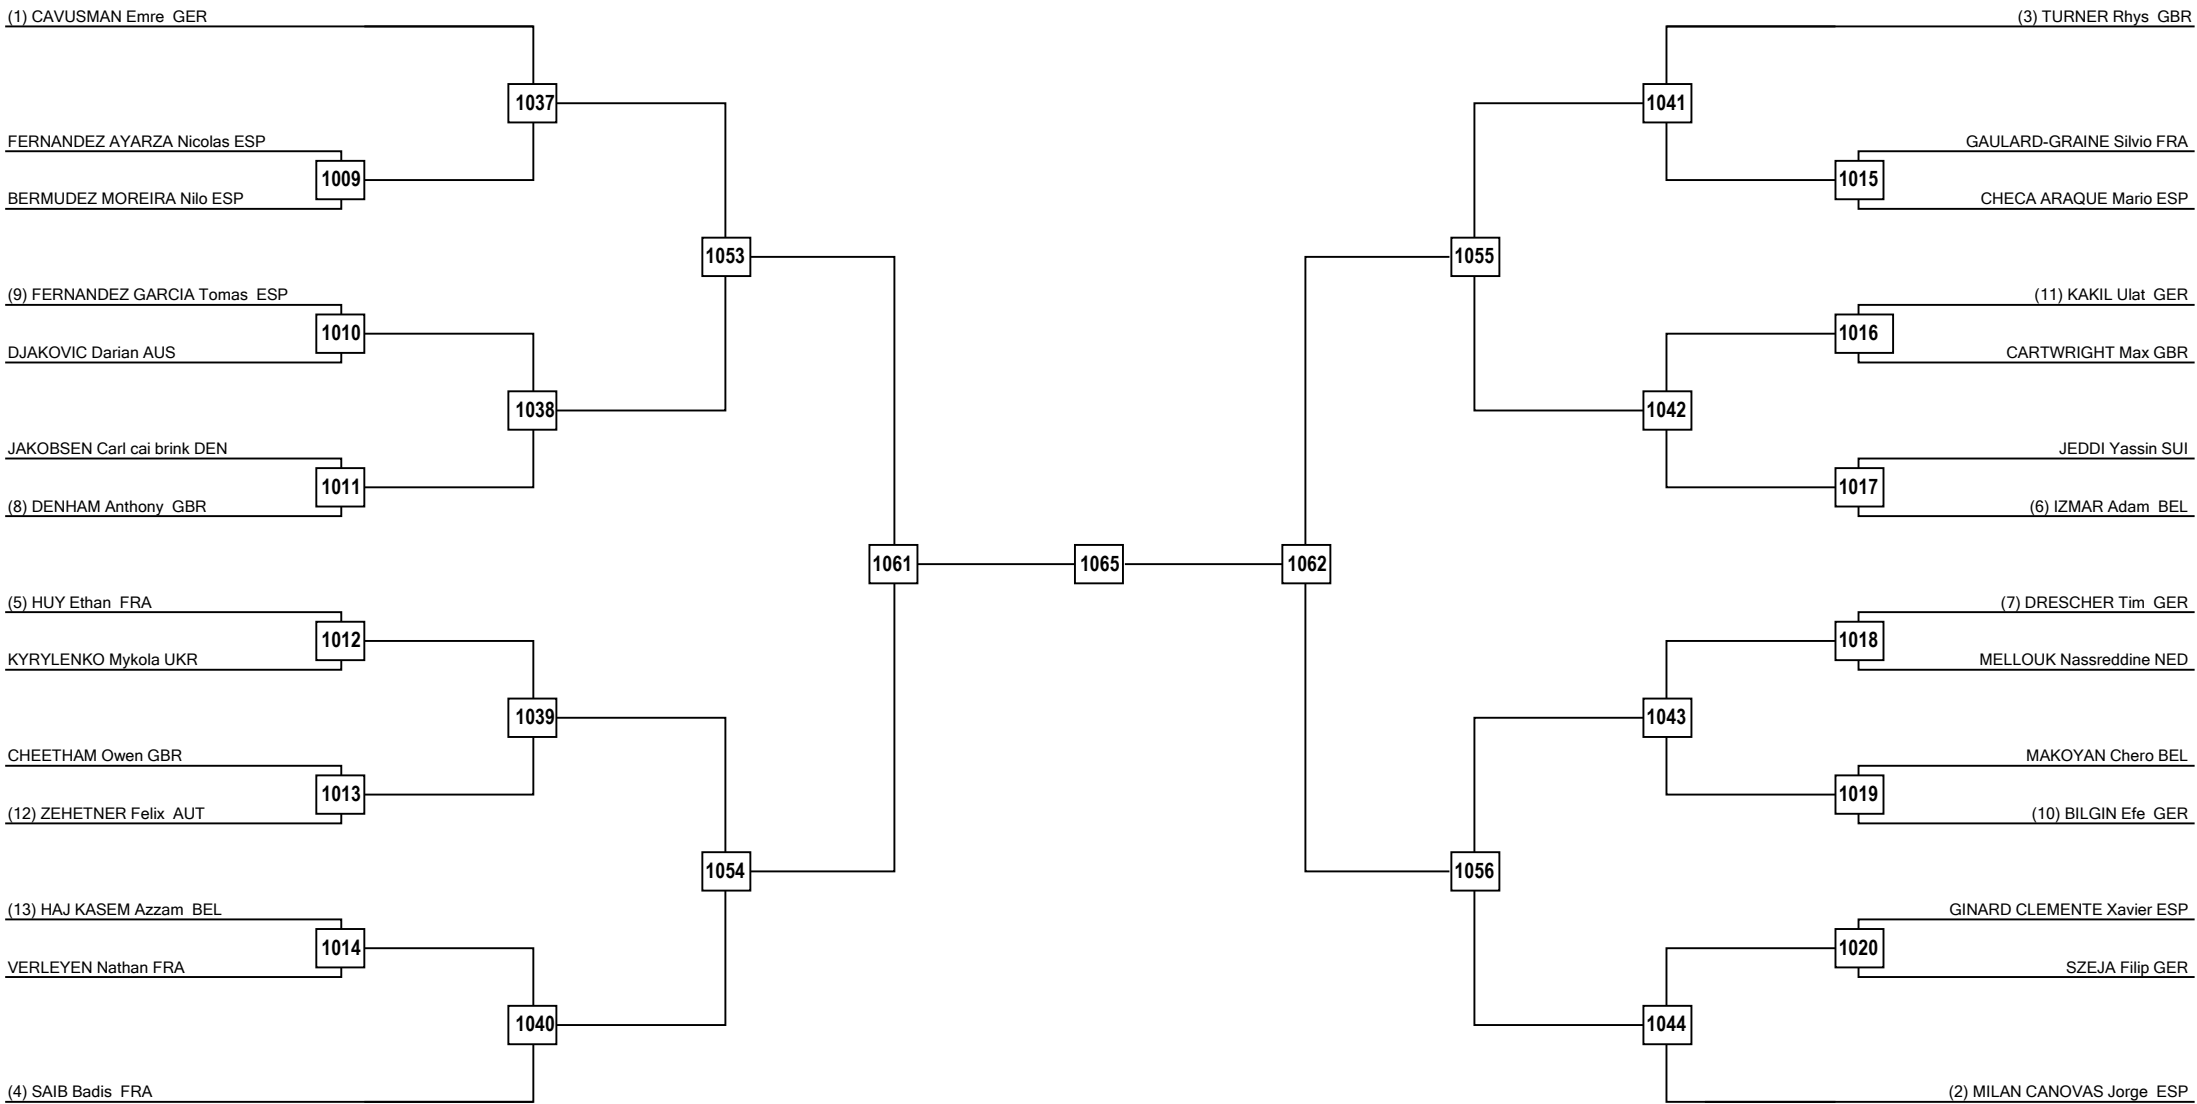

Round of 32	Round of 16	Quarterfinals	Semifinals	Final	Semifinals	Quarterfinals	Round of 16	Round of 32

LEGEND RSC: Win by Referee Stop the Contest   PTG: Win by Point Gap   SUP: win by Superiority   DSQ: Win by disqualification   DQB: Win by Disqualification for unsportsmanlike behavior   DWR: Double Withdrawal   R: Round
(x): Seed   PTF: Win by final score   GDP: Win by Golden Points   WDR: Win by Withdrawal   PUN: Win by Punitive Declaration   DOB: Double disqualification for unsportsmanlike behavior   DDQ: Double Disqualification