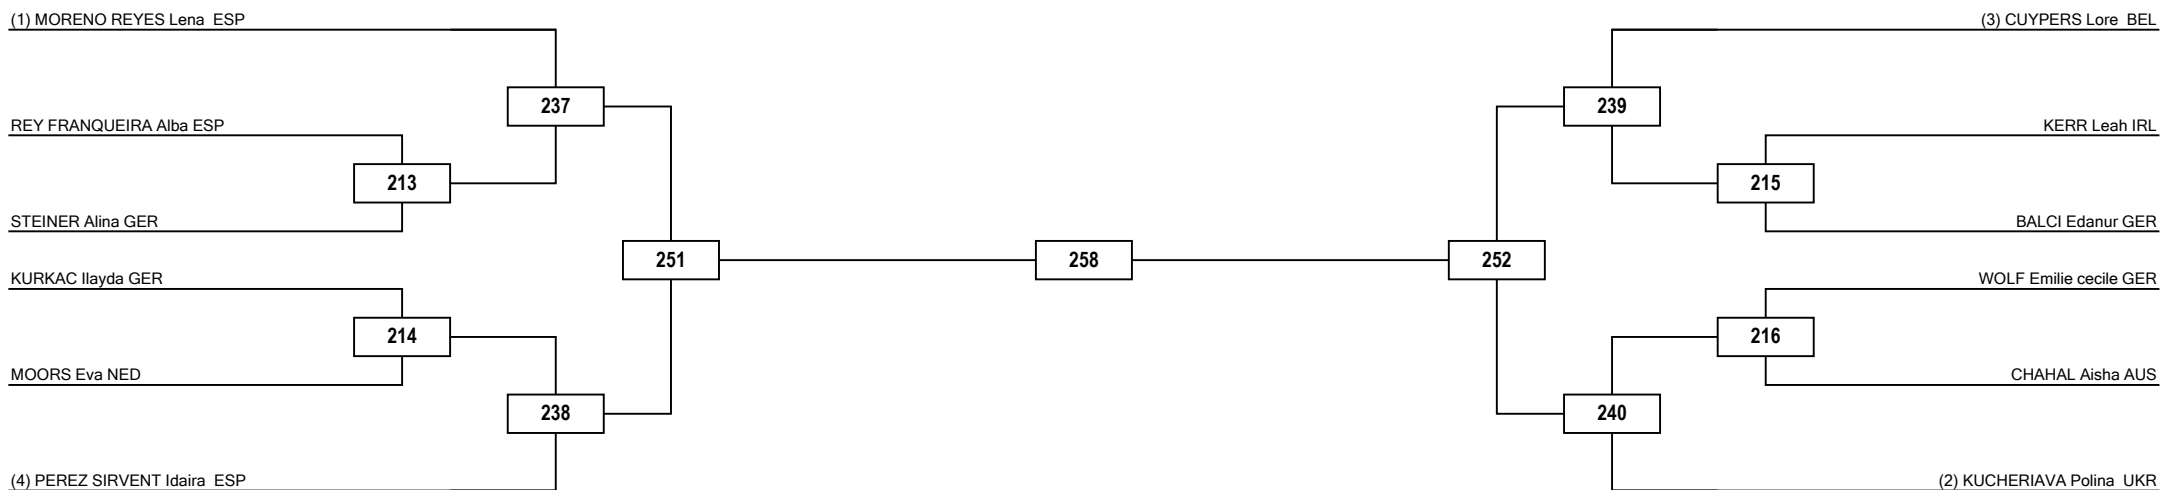

Round of 16   Quarterfinals   Semifinals   Final   Semifinals   Quarterfinals   Round of 16

LEGEND RSC: Win by Referee Stop the Contest   PTG: Win by Point Gap   SUP: win by Superiority   DSQ: Win by disqualification   DQB: Win by Disqualification for unsportsmanlike behavior   DWR: Double Withdrawal   R: Round
(x): Seed   PTF: Win by final score   GDP: Win by Golden Points   WDR: Win by Withdrawal   PUN: Win by Punitive Declaration   DOB: Double disqualification for unsportsmanlike behavior   DDQ: Double Disqualification