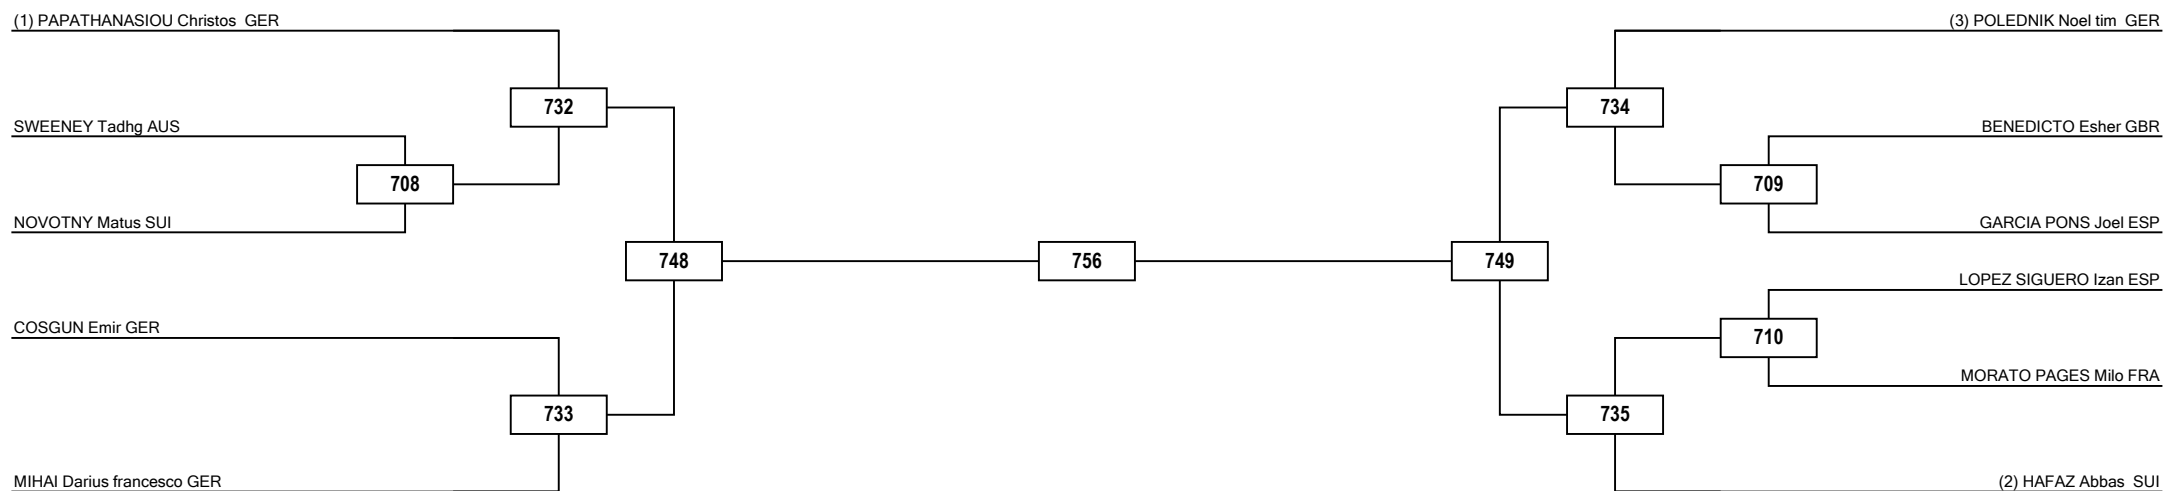

Round of 16   Quarterfinals   Semifinals   Final   Semifinals   Quarterfinals   Round of 16

LEGEND RSC: Win by Referee Stop the Contest   PTG: Win by Point Gap   SUP: win by Superiority   DSQ: Win by disqualification   DQB: Win by Disqualification for unsportsmanlike behavior   DWR: Double Withdrawal   R: Round
(x): Seed   PTF: Win by final score   GDP: Win by Golden Points   WDR: Win by Withdrawal   PUN: Win by Punitive Declaration   DOB: Double disqualification for unsportsmanlike behavior   DDQ: Double Disqualification