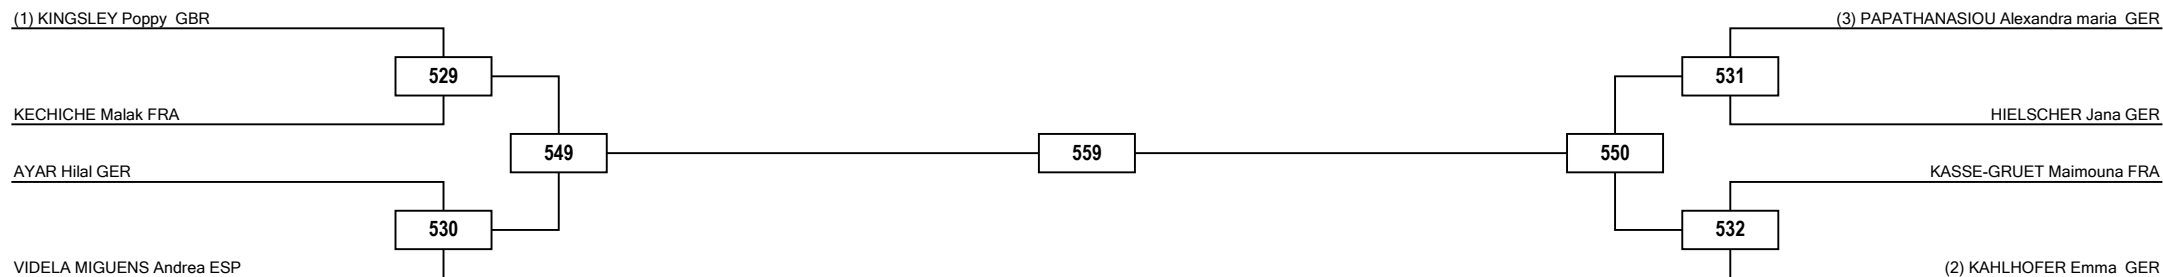

Quarterfinals

Semifinals

Final

Semifinals

Quarterfinals

Round of 32

Round of 16

Quarterfinals

Semifinals

Final

Semifinals

Quarterfinals

Round of 16

Round of 32

LEGEND RSC: Win by Referee Stop the Contest PTG: Win by Point Gap SUP: win by Superiority DSQ: Win by disqualification DQB: Win by Disqualification for unsportsmanlike behavior DWR: Double Withdrawal R: Round
(x): Seed PTF: Win by final score GDP: Win by Golden Points WDR: Win by Withdrawal PUN: Win by Punitive Declaration DOB: Double disqualification for unsportsmanlike behavior DDQ: Double Disqualification

Round of 32 Round of 16 Quarterfinals Semifinals Final Semifinals Quarterfinals Round of 16 Round of 32

LEGEND RSC: Win by Referee Stop the Contest PTG: Win by Point Gap SUP: win by Superiority DSQ: Win by disqualification DQB: Win by Disqualification for unsportsmanlike behavior DWR: Double Withdrawal R: Round
(x): Seed PTF: Win by final score GDP: Win by Golden Points WDR: Win by Withdrawal PUN: Win by Punitive Declaration DOB: Double disqualification for unsportsmanlike behavior DDQ: Double Disqualification