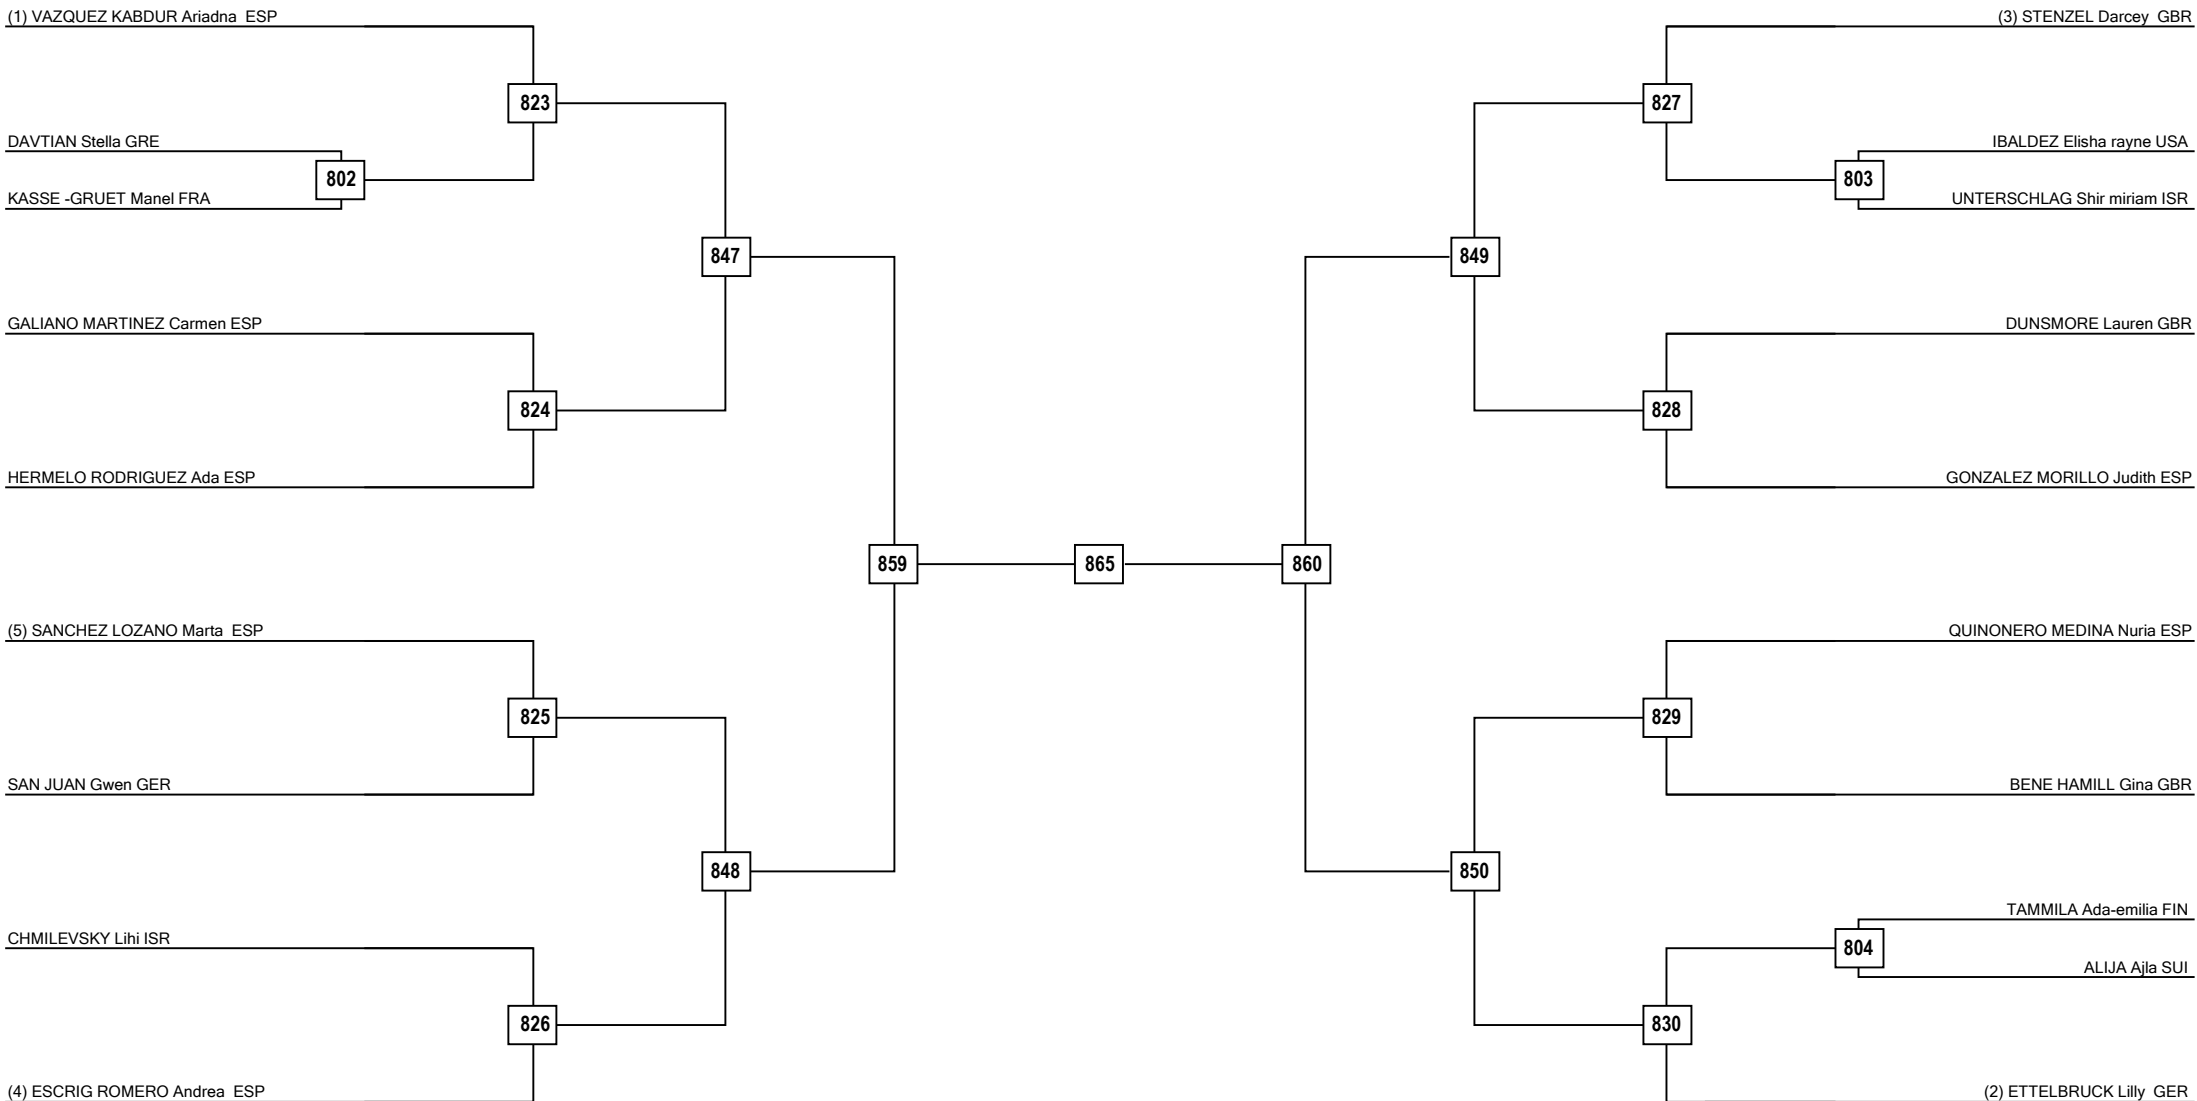

Round of 32 Round of 16 Quarterfinals Semifinals Final Semifinals Quarterfinals Round of 16 Round of 32

LEGEND RSC: Win by Referee Stop the Contest PTG: Win by Point Gap SUP: win by Superiority DSQ: Win by disqualification DQB: Win by Disqualification for unsportsmanlike behavior DWR: Double Withdrawal R: Round
(x): Seed PTF: Win by final score GDP: Win by Golden Points WDR: Win by Withdrawal PUN: Win by Punitive Declaration DOB: Double disqualification for unsportsmanlike behavior DDQ: Double Disqualification