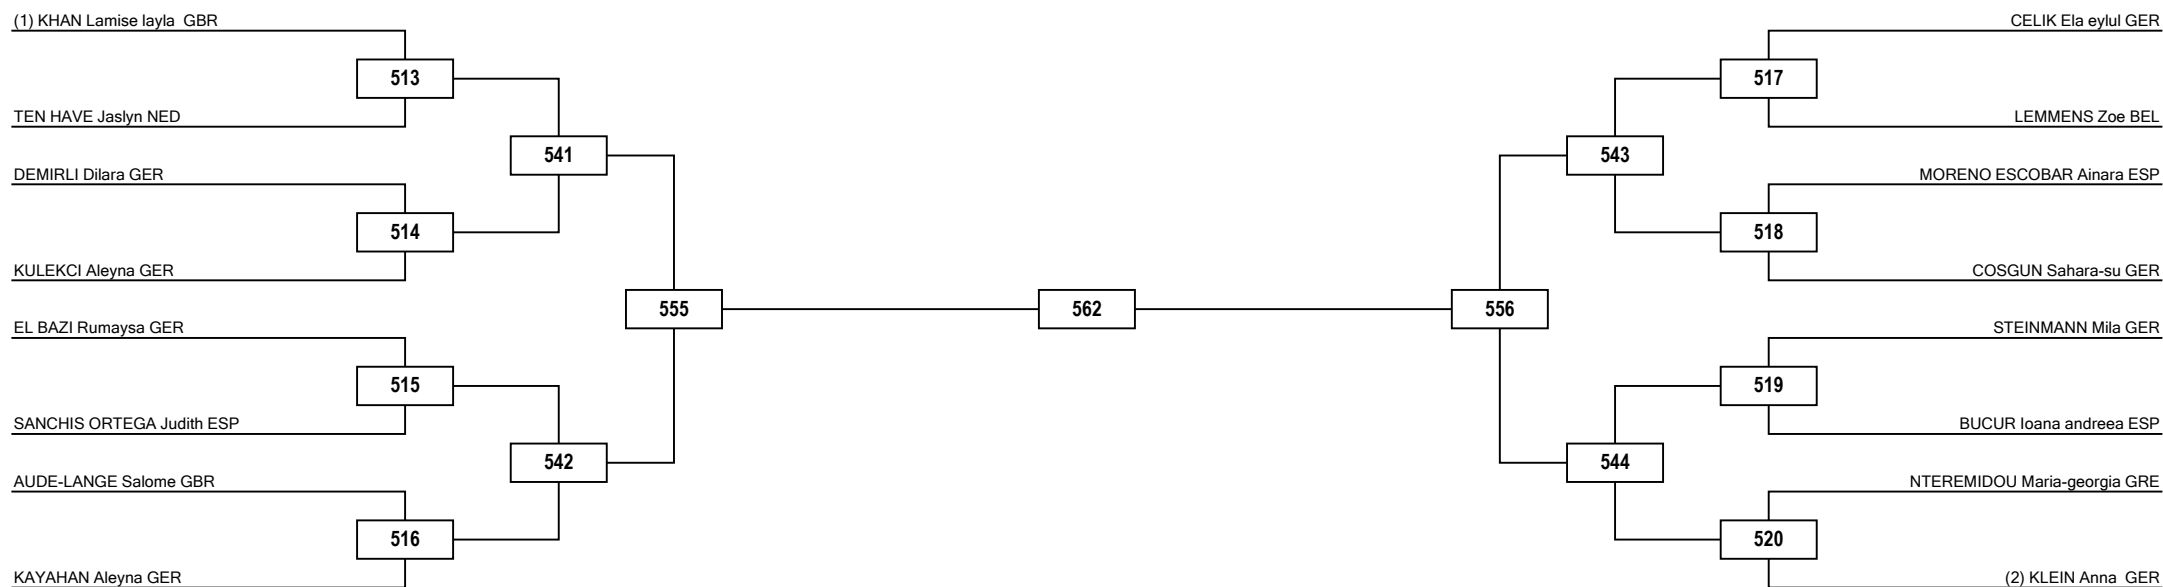

Quarterfinals

Semifinals

Final

Semifinals

Quarterfinals

Round of 32

Round of 16

Quarterfinals

Semifinals

Final

Semifinals

Quarterfinals

Round of 16

Round of 32

LEGEND RSC: Win by Referee Stop the Contest PTG: Win by Point Gap SUP: win by Superiority DSQ: Win by disqualification DQB: Win by Disqualification for unsportsmanlike behavior DWR: Double Withdrawal R: Round
(x): Seed PTF: Win by final score GDP: Win by Golden Points WDR: Win by Withdrawal PUN: Win by Punitive Declaration DOB: Double disqualification for unsportsmanlike behavior DDQ: Double Disqualification

Round of 32 Round of 16 Quarterfinals Semifinals Final Semifinals Quarterfinals Round of 16 Round of 32

LEGEND RSC: Win by Referee Stop the Contest PTG: Win by Point Gap SUP: win by Superiority DSQ: Win by disqualification DQB: Win by Disqualification for unsportsmanlike behavior DWR: Double Withdrawal R: Round
(x): Seed PTF: Win by final score GDP: Win by Golden Points WDR: Win by Withdrawal PUN: Win by Punitive Declaration DOB: Double disqualification for unsportsmanlike behavior DDQ: Double Disqualification

Round of 16 Quarterfinals Semifinals Final Semifinals Quarterfinals Round of 16

LEGEND RSC: Win by Referee Stop the Contest PTG: Win by Point Gap SUP: win by Superiority DSQ: Win by disqualification DQB: Win by Disqualification for unsportsmanlike behavior DWR: Double Withdrawal R: Round
(x): Seed PTF: Win by final score GDP: Win by Golden Points WDR: Win by Withdrawal PUN: Win by Punitive Declaration DOB: Double disqualification for unsportsmanlike behavior DDQ: Double Disqualification