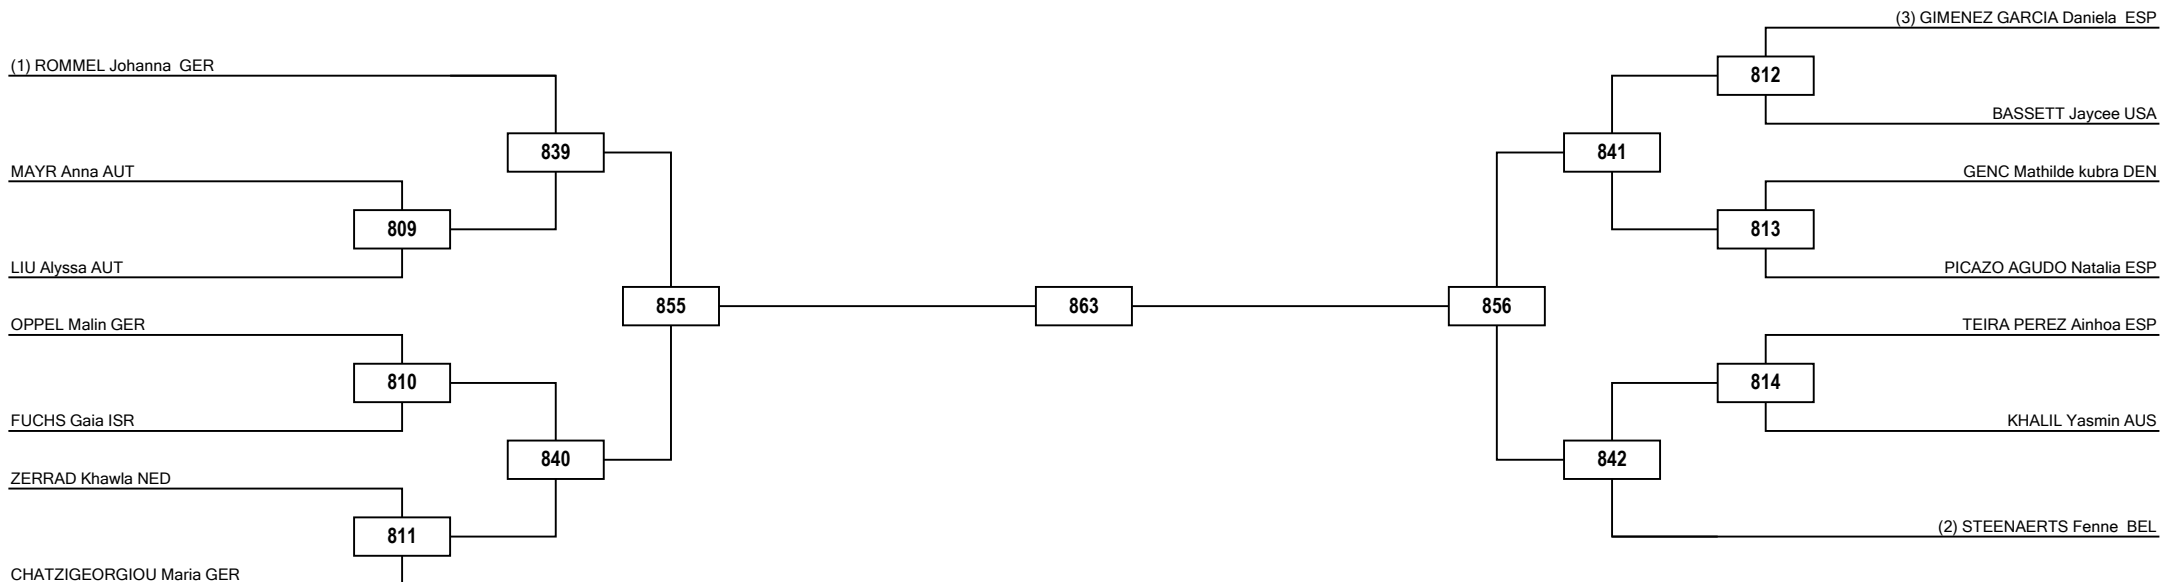

Round of 16   Quarterfinals   Semifinals   Final   Semifinals   Quarterfinals   Round of 16

LEGEND RSC: Win by Referee Stop the Contest   PTG: Win by Point Gap   SUP: win by Superiority   DSQ: Win by disqualification   DQB: Win by Disqualification for unsportsmanlike behavior   DWR: Double Withdrawal   R: Round
(x): Seed   PTF: Win by final score   GDP: Win by Golden Points   WDR: Win byWithdrawal   PUN: Win by Punitive Declaration   DOB: Double disqualification for unsportsmanlike behavior   DDQ: Double Disqualification