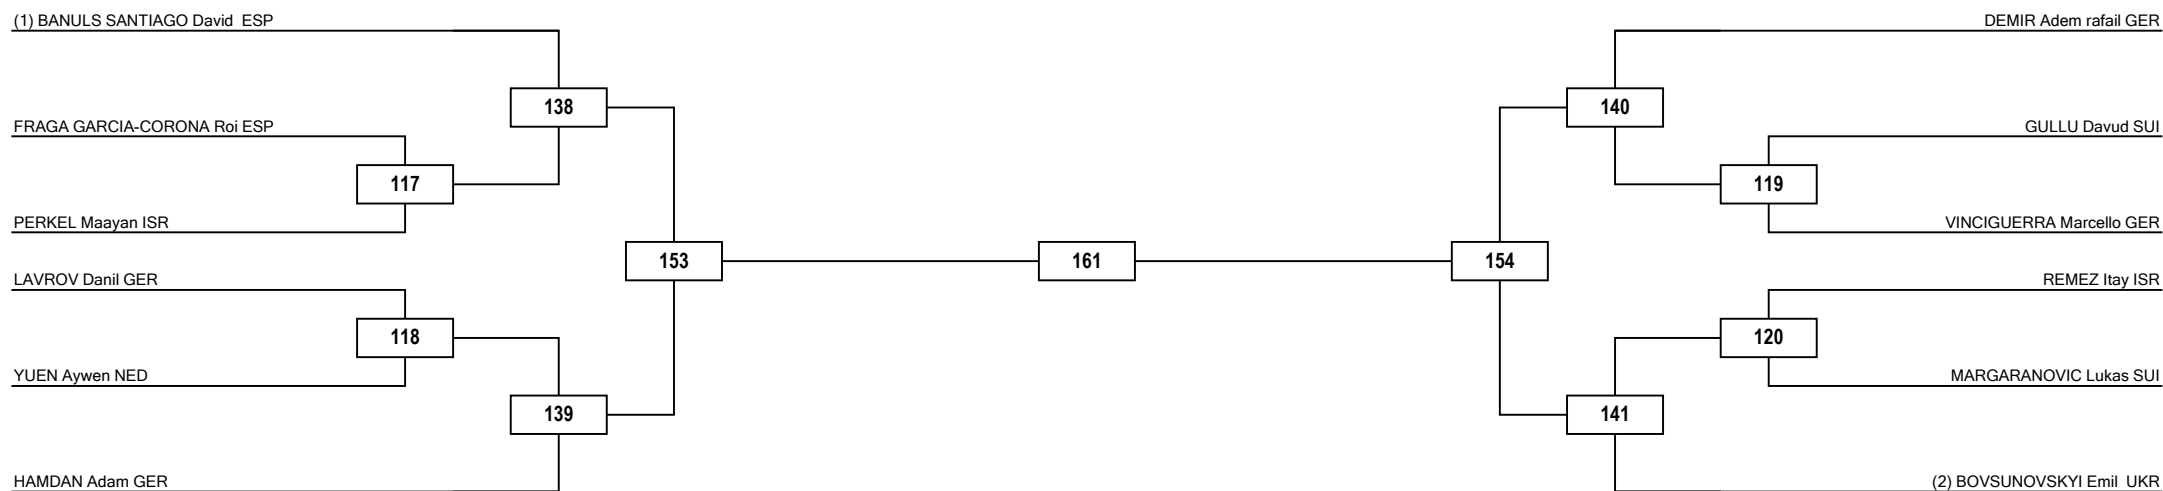

Round of 16   Quarterfinals   Semifinals   Final   Semifinals   Quarterfinals   Round of 16

LEGEND RSC: Win by Referee Stop the Contest   PTG: Win by Point Gap   SUP: win by Superiority   DSQ: Win by disqualification   DQB: Win by Disqualification for unsportsmanlike behavior   DWR: Double Withdrawal   R: Round
(x): Seed   PTF: Win by final score   GDP: Win by Golden Points   WDR: Win by Withdrawal   PUN: Win by Punitive Declaration   DOB: Double disqualification for unsportsmanlike behavior   DDQ: Double Disqualification