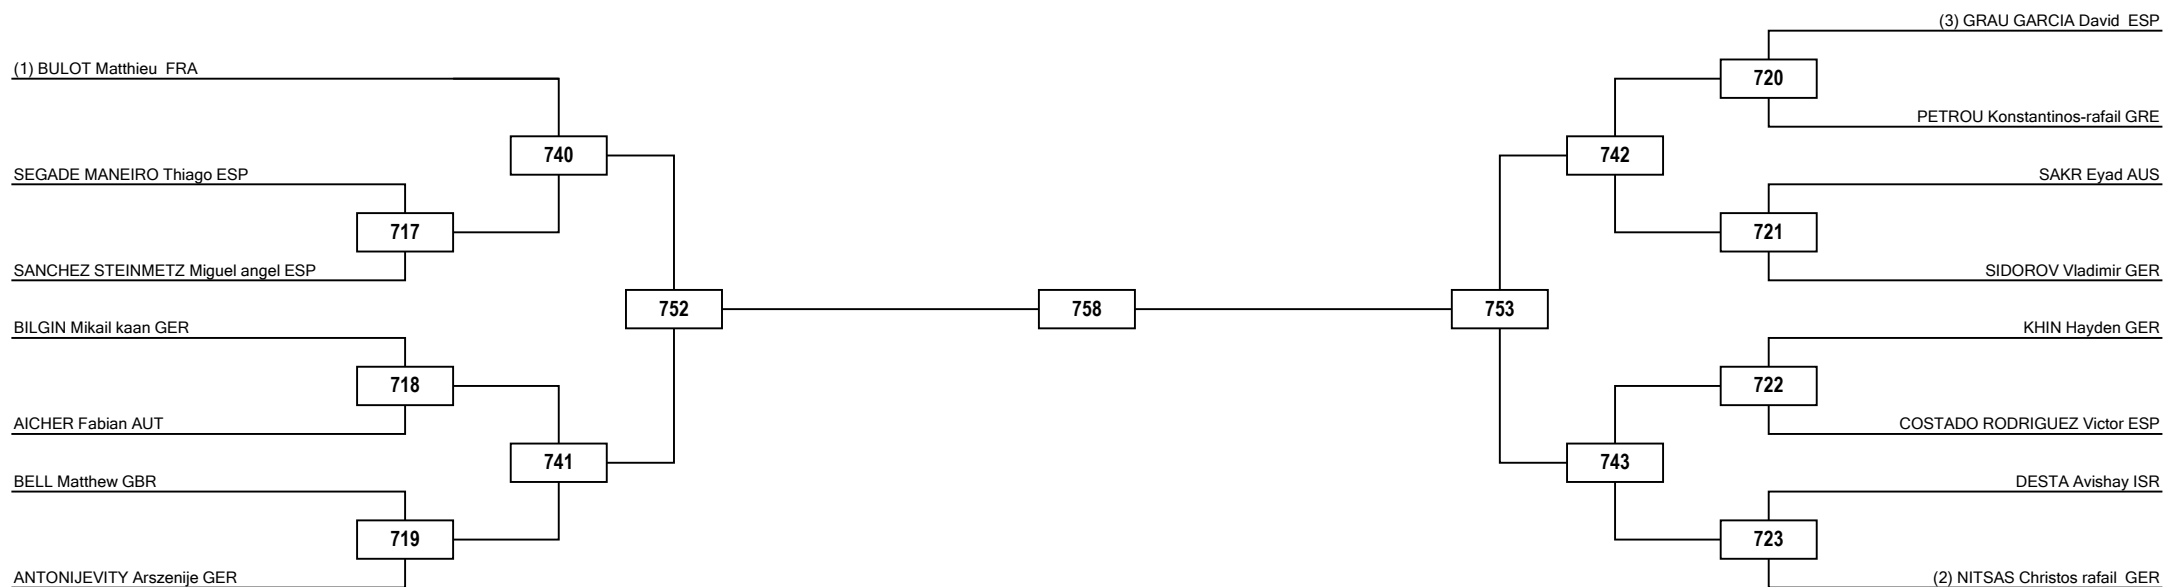

Round of 16   Quarterfinals   Semifinals   Final   Semifinals   Quarterfinals   Round of 16

LEGEND RSC: Win by Referee Stop the Contest   PTG: Win by Point Gap   SUP: win by Superiority   DSQ: Win by disqualification   DQB: Win by Disqualification for unsportsmanlike behavior   DWR: Double Withdrawal   R: Round
(x): Seed   PTF: Win by final score   GDP: Win by Golden Points   WDR: Win byWithdrawal   PUN: Win by Punitive Declaration   DOB: Double disqualification for unsportsmanlike behavior   DDQ: Double Disqualification