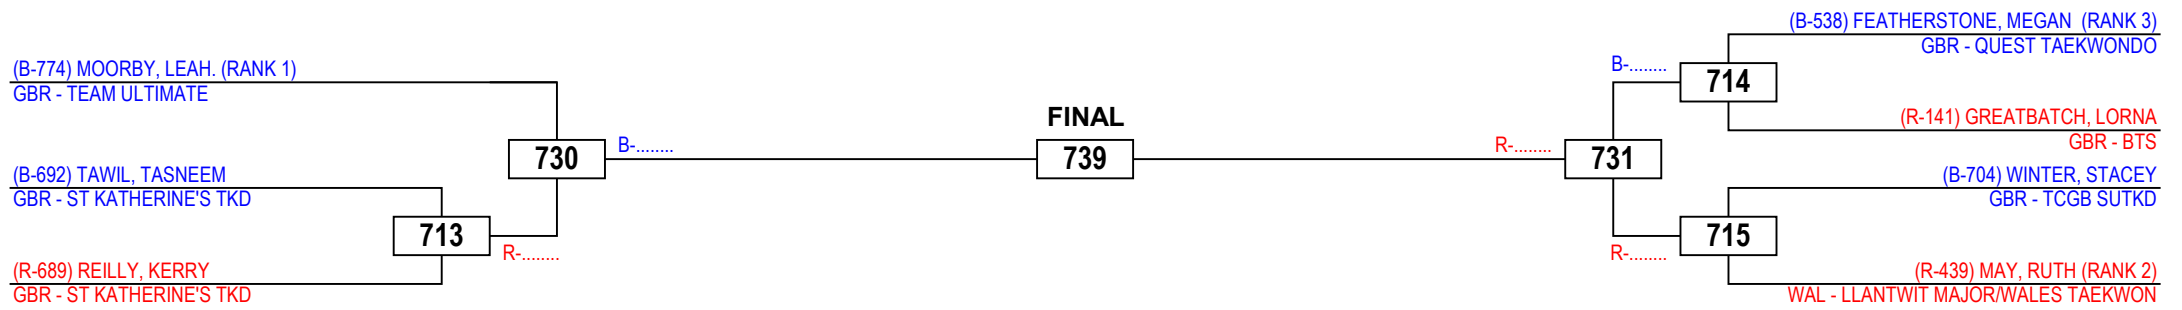

# 2016 BRITISH TAEKWONDO NATIONAL CHAMPIONSHIPS

Seniors Female Advanced -62

Competitors: 7

Queen Elizabeth Olympic Park, Stratford, London

Sunday 25 September 2016

Results Legend:

PTF	Points	PUN	Punitive Declaration
PTG	Point Gap	RSC	Referee Stops Contest
GP	Golden Point	DSQ	Disqualification
SUP	Superiority		
WDR	Withdrawal		