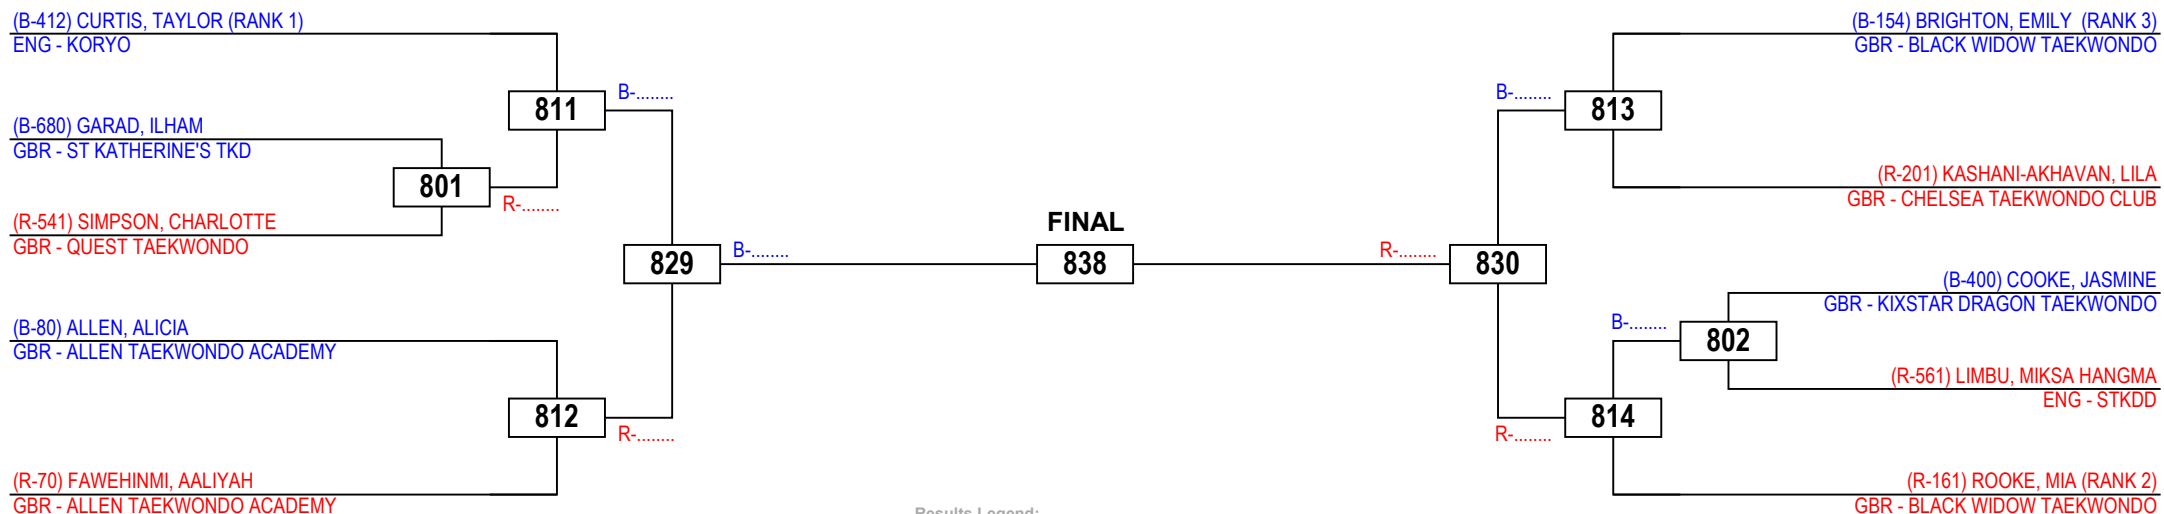

# 2016 BRITISH TAEKWONDO NATIONAL CHAMPIONSHIPS

Cadets Female Advanced +59

Competitors: 10

Queen Elizabeth Olympic Park, Stratford, London

Sunday 25 September 2016