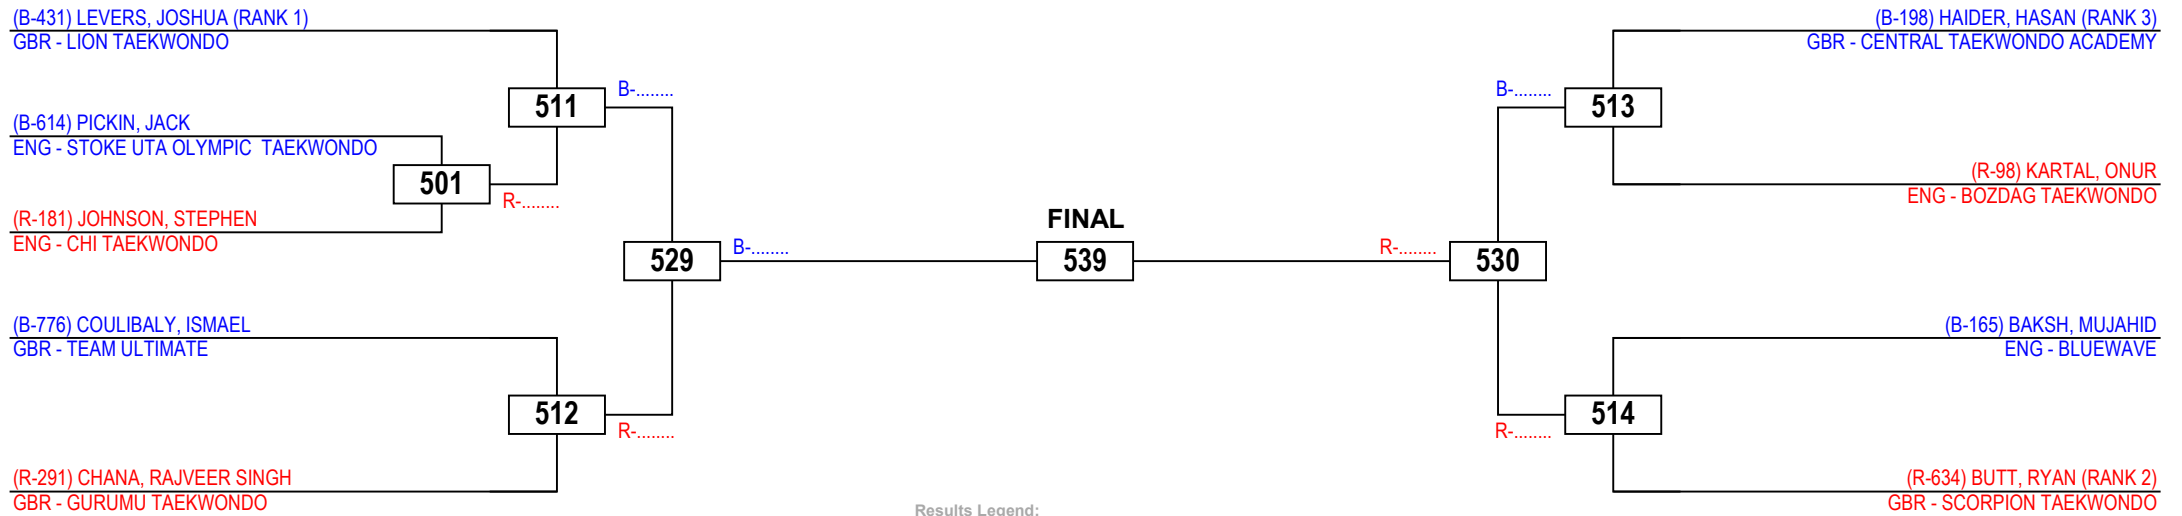

# 2016 BRITISH TAEKWONDO NATIONAL CHAMPIONSHIPS

Seniors Male Advanced -58

Competitors: 9

Queen Elizabeth Olympic Park, Stratford, London

Sunday 25 September 2016

Results Legend:

PTF	Points	PUN	Punitive Declaration
PTG	Point Gap	RSC	Referee Stops Contest
GP	Golden Point	DSQ	Disqualification
SUP	Superiority		
WDR	Withdrawal		