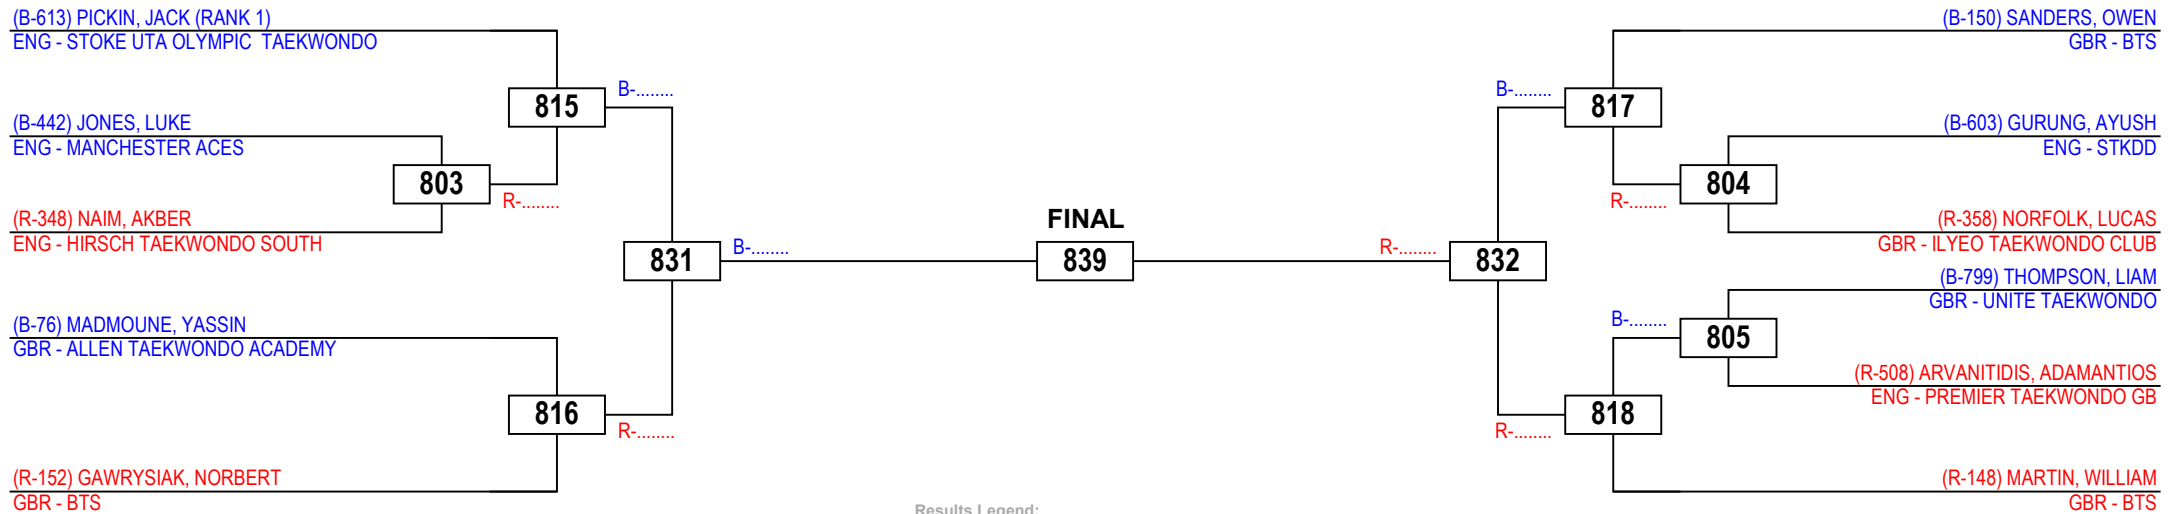

# 2016 BRITISH TAEKWONDO NATIONAL CHAMPIONSHIPS

Juniors Male Advanced -59

Competitors: 11

Queen Elizabeth Olympic Park, Stratford, London

Sunday 25 September 2016

Results Legend:

PTF	Points	PUN	Punitive
PTG	Point Gap		Declaration
GP	Golden Point	RSC	Referee Stops
SUP	Superiority		Contest
WDR	Withdrawal	DSQ	Disqualification