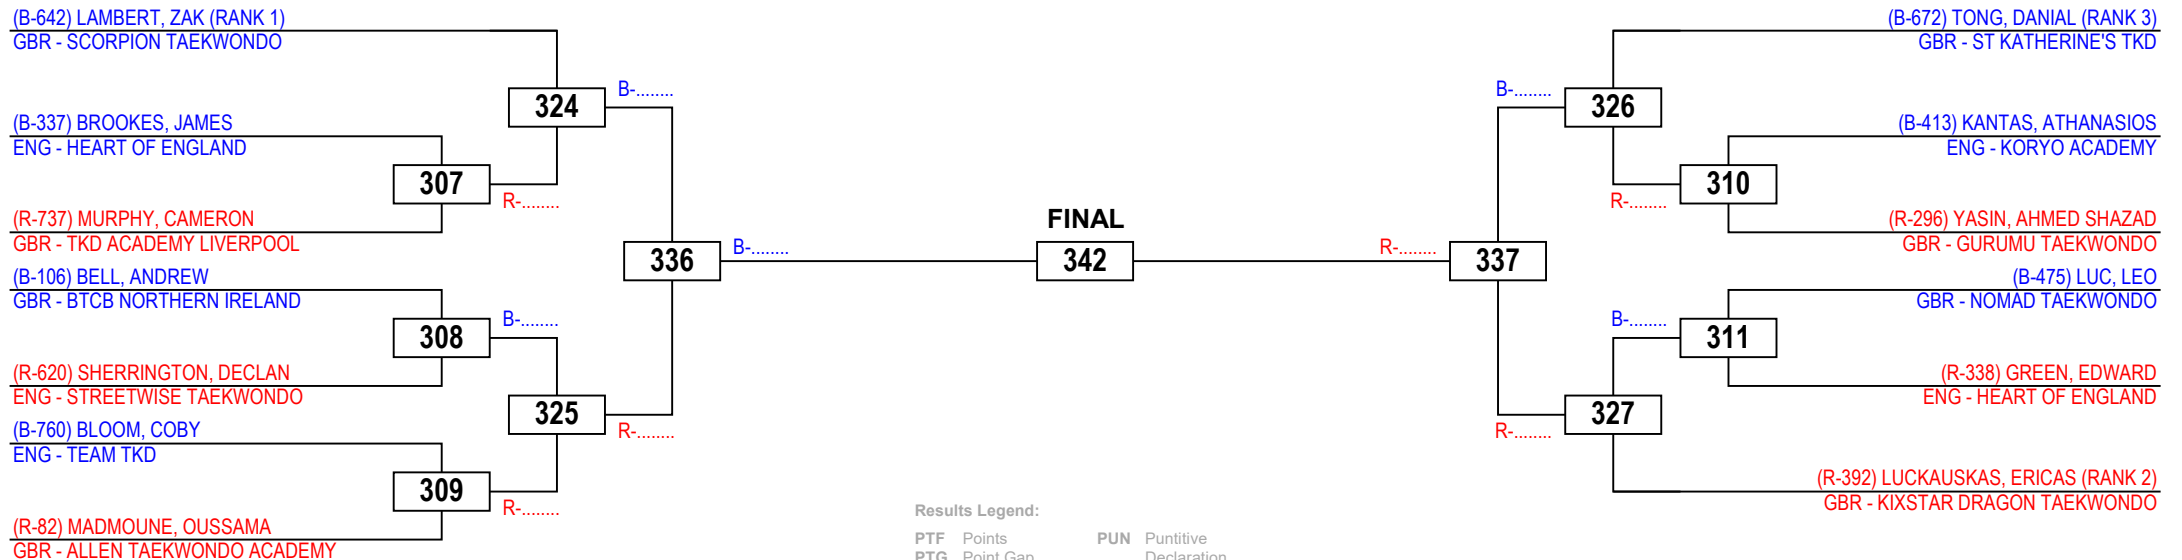

# 2016 BRITISH TAEKWONDO NATIONAL CHAMPIONSHIPS

Cadets Male Advanced -53

Competitors: 13

Queen Elizabeth Olympic Park, Stratford, London

Sunday 25 September 2016