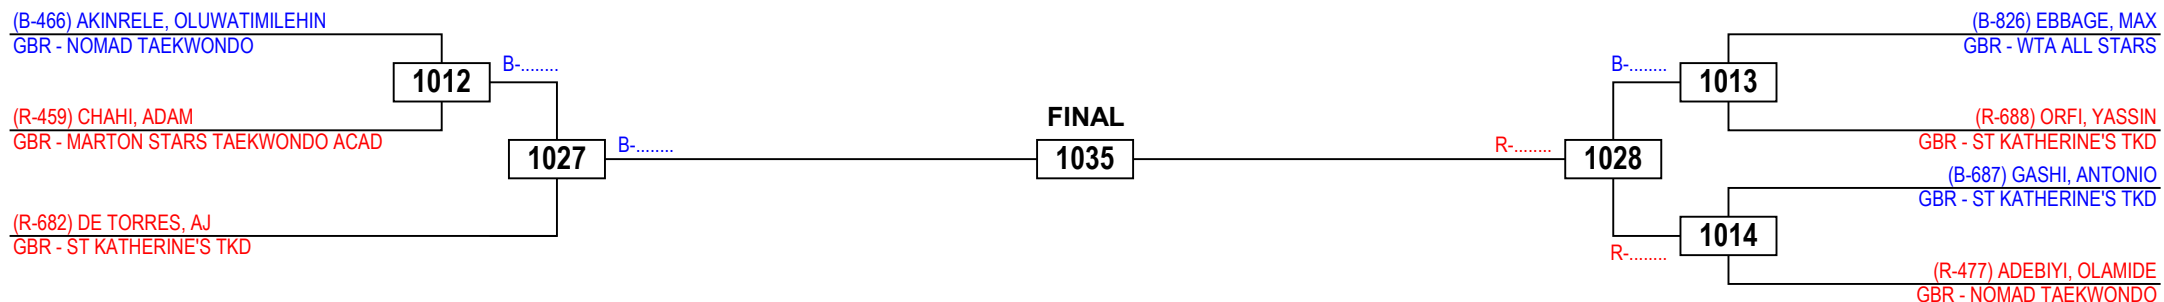

# 2016 BRITISH TAEKWONDO NATIONAL CHAMPIONSHIPS

Children Male Advanced -48

Competitors: 7

Queen Elizabeth Olympic Park, Stratford, London

Sunday 25 September 2016

**Results Legend:**

PTF	Points	PUN	Punitive
PTG	Point Gap		Declaration
GP	Golden Point	RSC	Referee Stops
SUP	Superiority		Contest
WDR	Withdrawal	DSQ	Disqualification