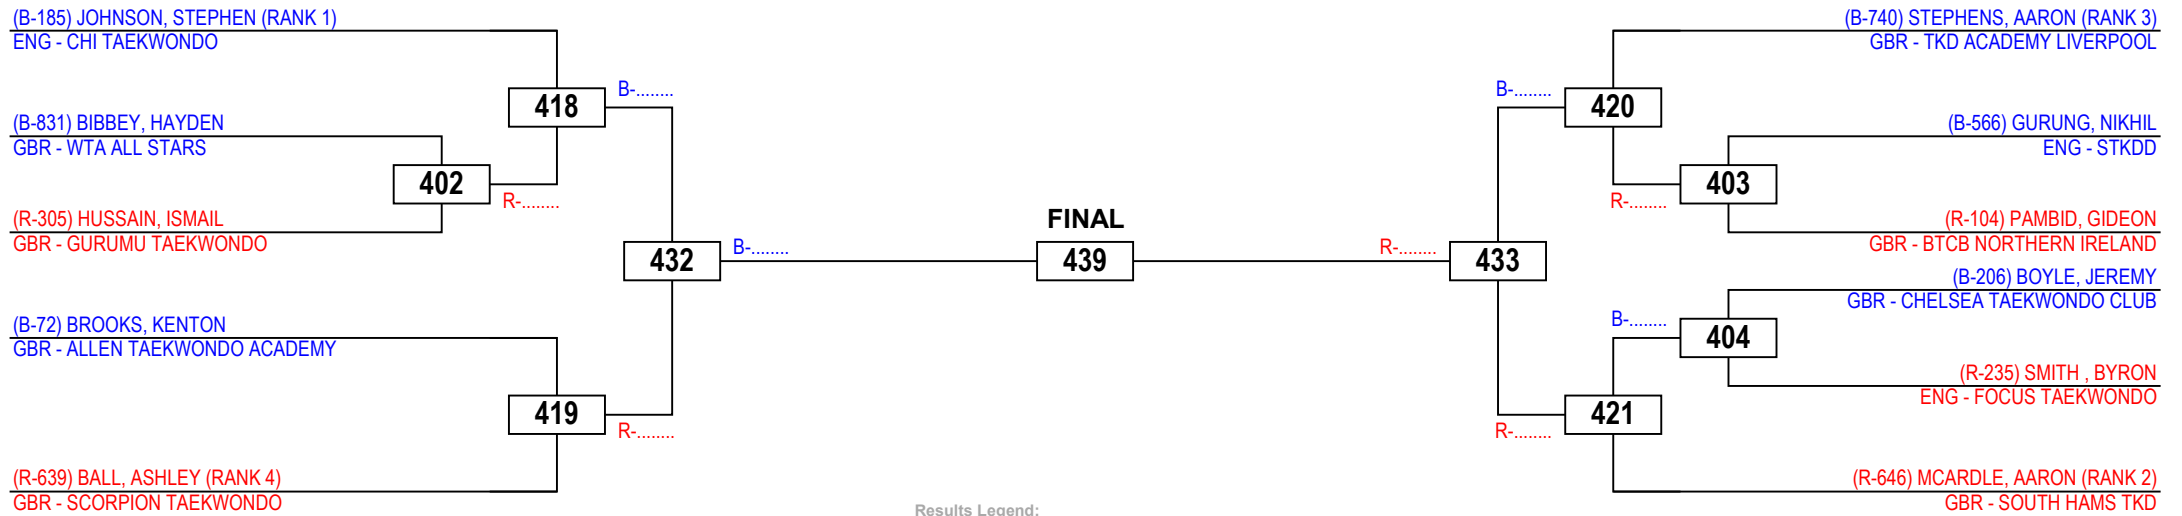

# 2016 BRITISH TAEKWONDO NATIONAL CHAMPIONSHIPS

Juniors Male Advanced -55

Competitors: 11

Queen Elizabeth Olympic Park, Stratford, London

Sunday 25 September 2016

Results Legend:

PTF	Points	PUN	Punitive
PTG	Point Gap		Declaration
GP	Golden Point	RSC	Referee Stops
SUP	Superiority		Contest
WDR	Withdrawal	DSQ	Disqualification