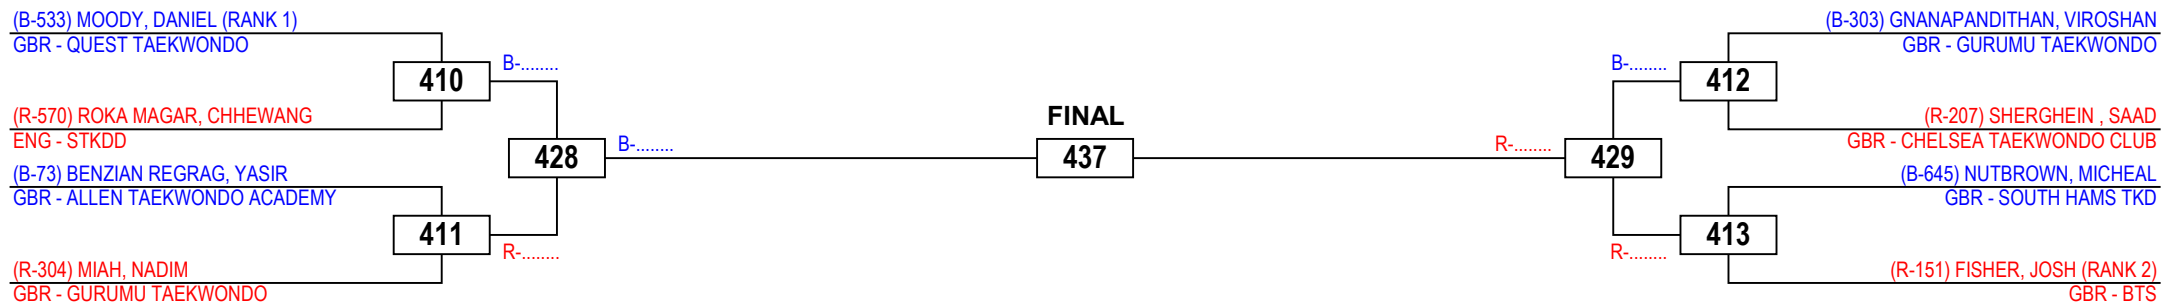

# 2016 BRITISH TAEKWONDO NATIONAL CHAMPIONSHIPS

Juniors Male Advanced -51

Competitors: 8

Queen Elizabeth Olympic Park, Stratford, London

Sunday 25 September 2016

**Results Legend:**

PTF	Points	PUN	Punitive
PTG	Point Gap		Declaration
GP	Golden Point	RSC	Referee Stops
SUP	Superiority		Contest
WDR	Withdrawal	DSQ	Disqualification