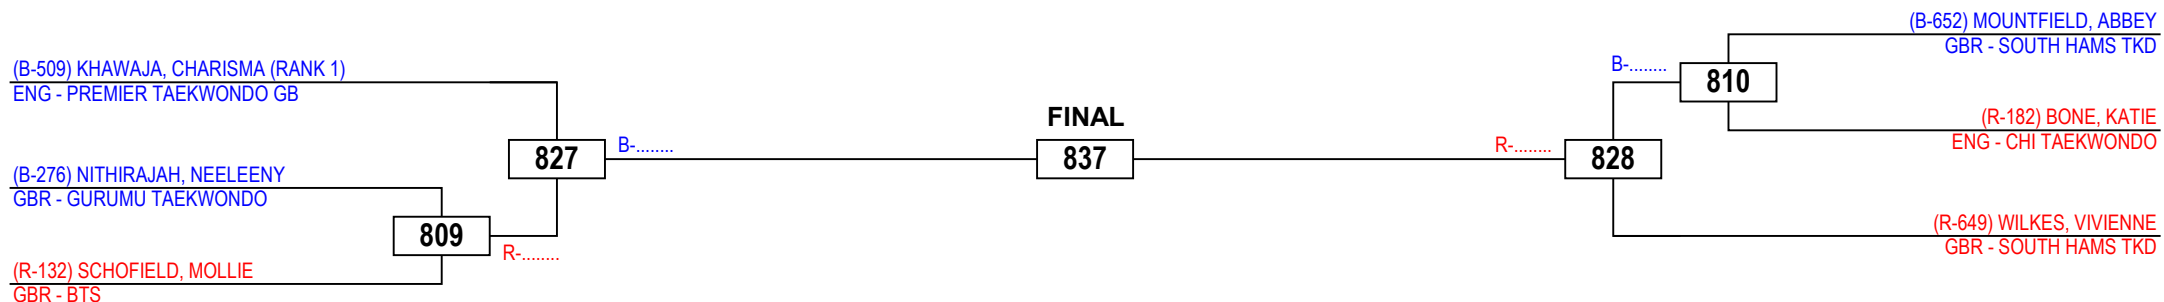

# 2016 BRITISH TAEKWONDO NATIONAL CHAMPIONSHIPS

Juniors Female Advanced -68

Competitors: 6

Queen Elizabeth Olympic Park, Stratford, London

Sunday 25 September 2016

Results Legend:

PTF	Points	PUN	Punitive
PTG	Point Gap		Declaration
GP	Golden Point	RSC	Referee Stops
SUP	Superiority		Contest
WDR	Withdrawal	DSQ	Disqualification