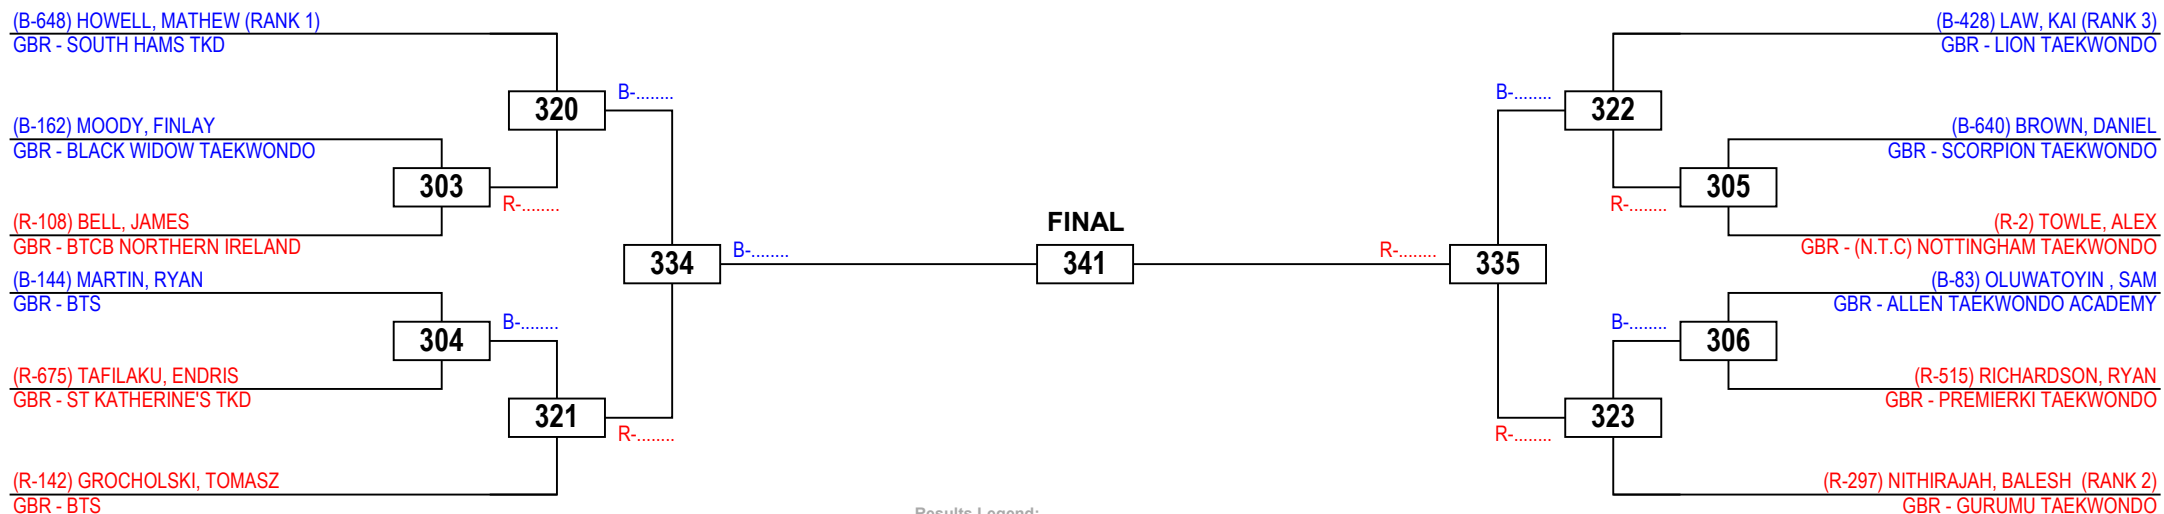

# 2016 BRITISH TAEKWONDO NATIONAL CHAMPIONSHIPS

Cadets Male Advanced -49

Competitors: 12

Queen Elizabeth Olympic Park, Stratford, London

Sunday 25 September 2016

Results Legend:

- |     |              |     |                  |
|-----|--------------|-----|------------------|
| PTF | Points       | PUN | Punitive         |
| PTG | Point Gap    |     | Declaration      |
| GP  | Golden Point | RSC | Referee Stops    |
| SUP | Superiority  |     | Contest          |
| WDR | Withdrawal   | DSQ | Disqualification |