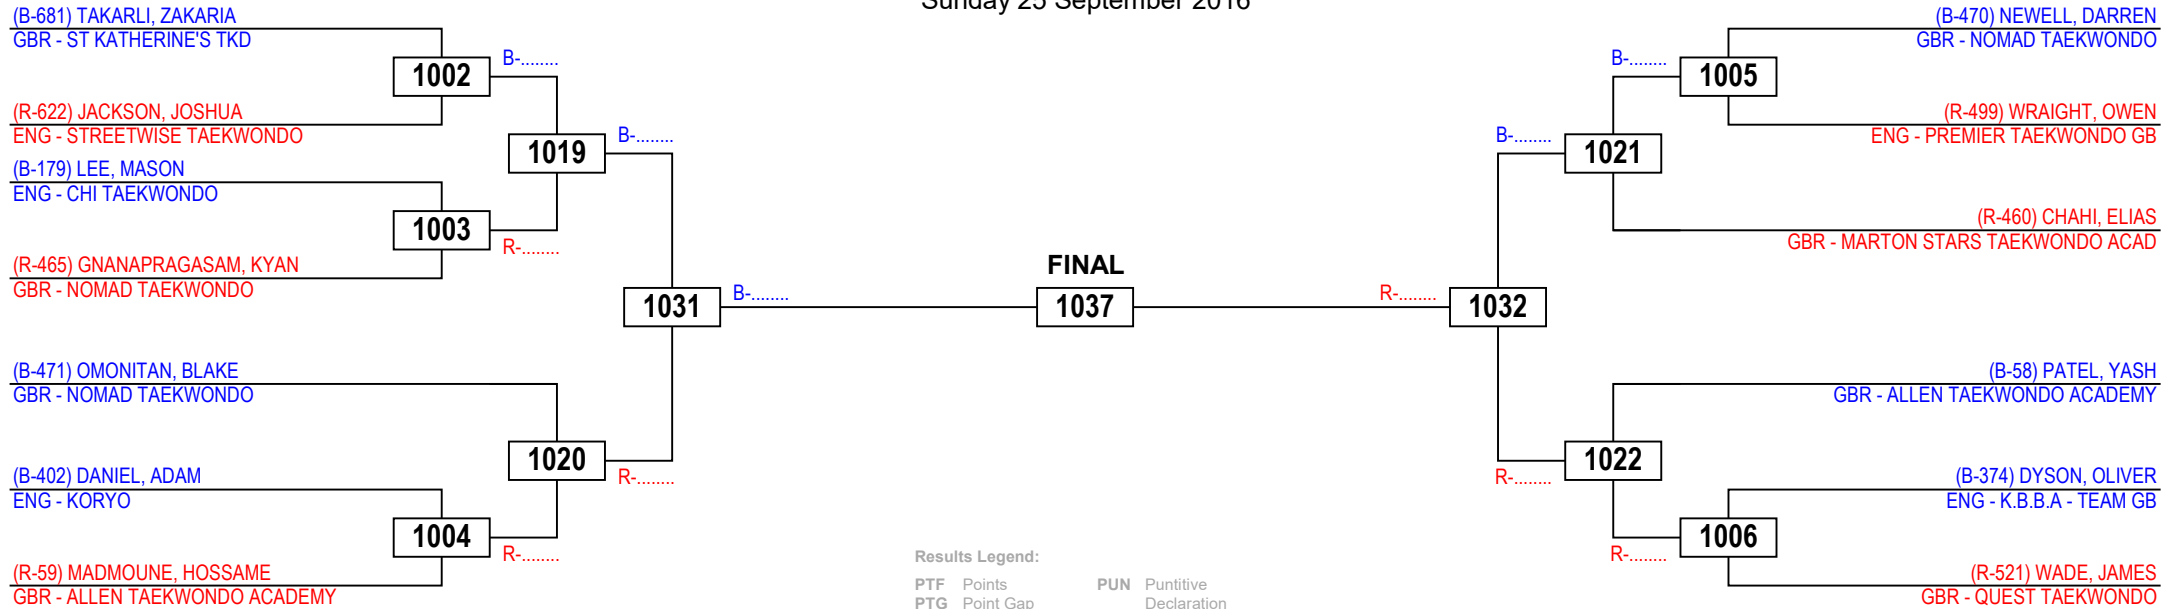

# 2016 BRITISH TAEKWONDO NATIONAL CHAMPIONSHIPS

Children Male Advanced -38

Competitors: 13

Queen Elizabeth Olympic Park, Stratford, London

Sunday 25 September 2016