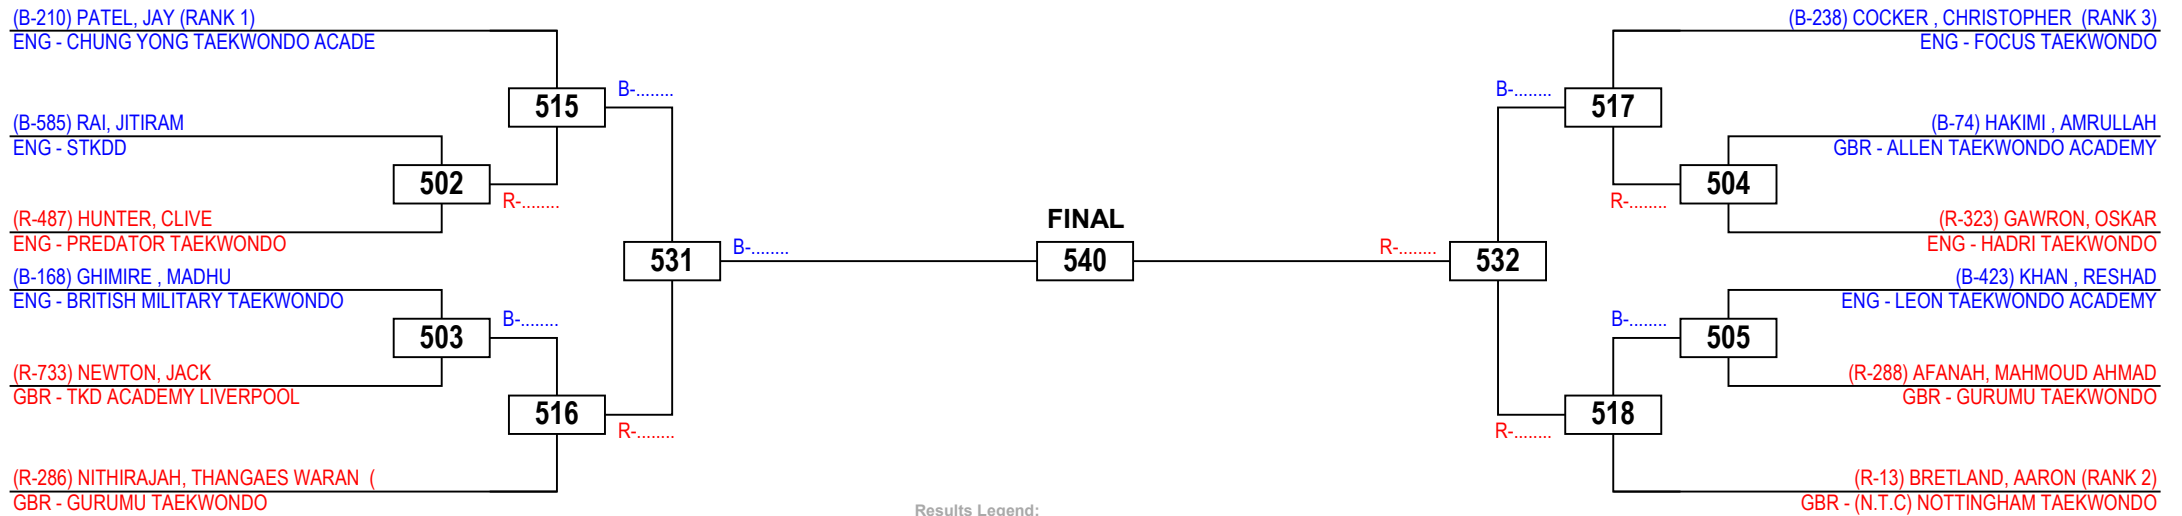

# 2016 BRITISH TAEKWONDO NATIONAL CHAMPIONSHIPS

Seniors Male Advanced -63

Competitors: 12

Queen Elizabeth Olympic Park, Stratford, London

Sunday 25 September 2016

Results Legend:

PTF	Points	PUN	Punitive
PTG	Point Gap		Declaration
GP	Golden Point	RSC	Referee Stops
SUP	Superiority		Contest
WDR	Withdrawal	DSQ	Disqualification