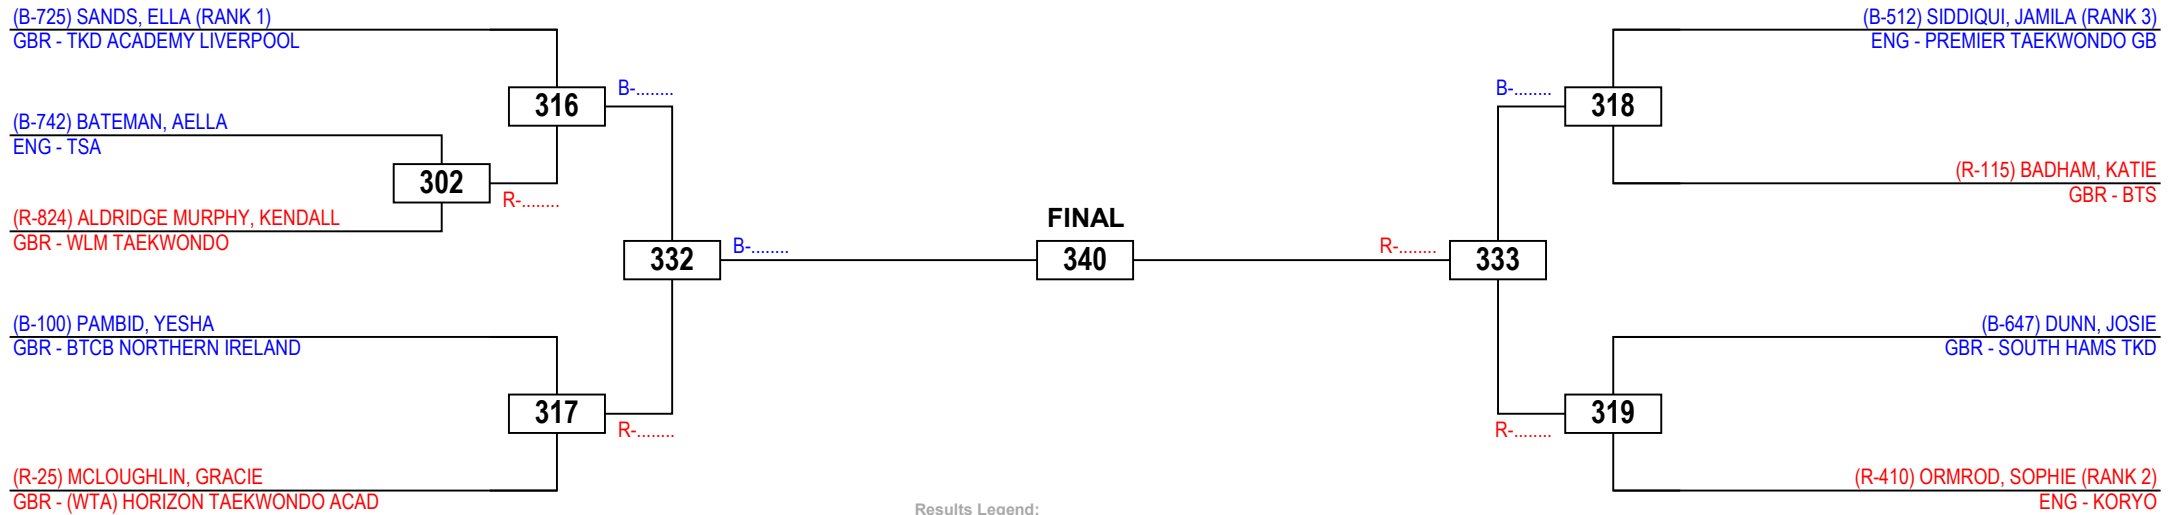

# 2016 BRITISH TAEKWONDO NATIONAL CHAMPIONSHIPS

Cadets Female Advanced -51

Competitors: 9

Queen Elizabeth Olympic Park, Stratford, London

Sunday 25 September 2016

Results Legend:

PTF	Points	PUN	Punitive
PTG	Point Gap	DECL	Declaration
GP	Golden Point	RSC	Referee Stops
SUP	Superiority	CON	Contest
WDR	Withdrawal	DSQ	Disqualification