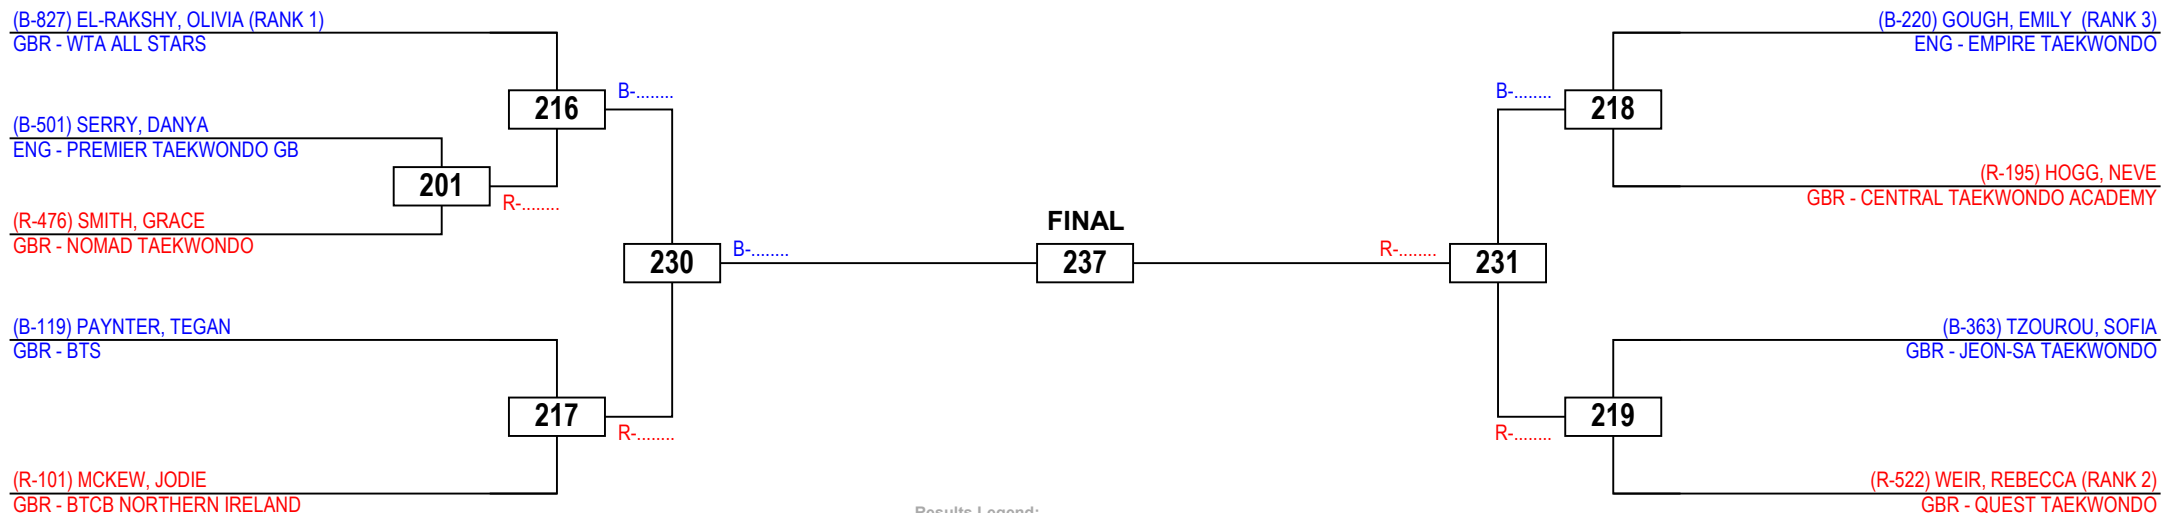

# 2016 BRITISH TAEKWONDO NATIONAL CHAMPIONSHIPS

Cadets Female Advanced -37

Competitors: 9

Queen Elizabeth Olympic Park, Stratford, London

Sunday 25 September 2016

Results Legend:

- |     |              |     |                  |
|-----|--------------|-----|------------------|
| PTF | Points       | PUN | Punitive         |
| PTG | Point Gap    |     | Declaration      |
| GP  | Golden Point | RSC | Referee Stops    |
| SUP | Superiority  |     | Contest          |
| WDR | Withdrawal   | DSQ | Disqualification |