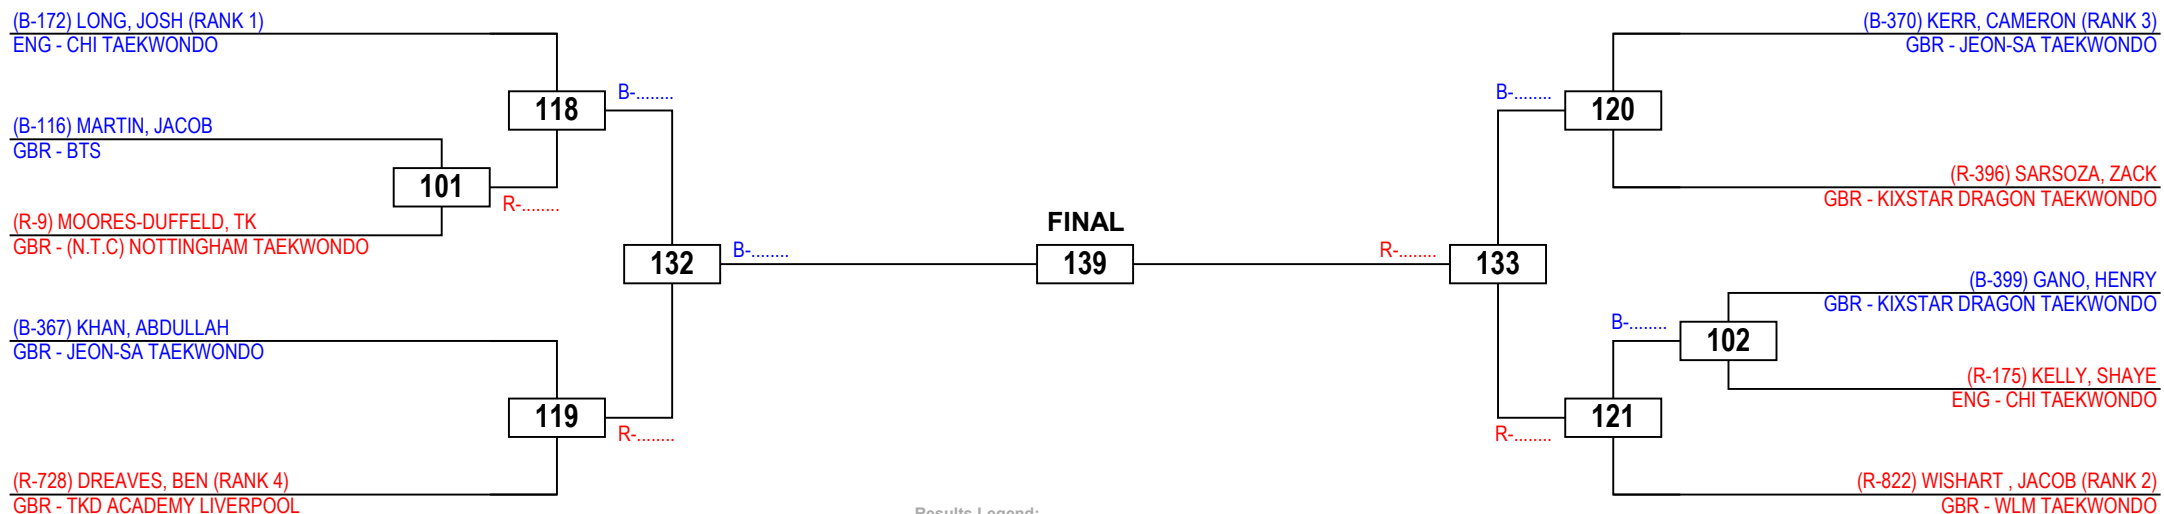

# 2016 BRITISH TAEKWONDO NATIONAL CHAMPIONSHIPS

Cadets Male Advanced -33

Competitors: 10

Queen Elizabeth Olympic Park, Stratford, London

Sunday 25 September 2016

**Results Legend:**

- |     |              |     |                  |
|-----|--------------|-----|------------------|
| PTF | Points       | PUN | Punitive         |
| PTG | Point Gap    |     | Declaration      |
| GP  | Golden Point | RSC | Referee Stops    |
| SUP | Superiority  |     | Contest          |
| WDR | Withdrawal   | DSQ | Disqualification |