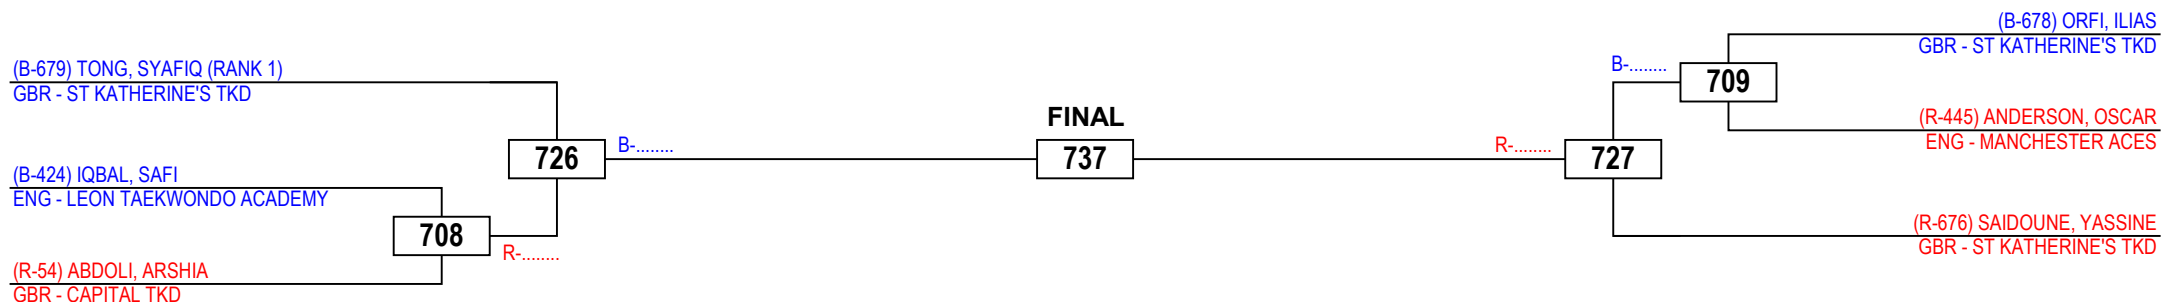

# 2016 BRITISH TAEKWONDO NATIONAL CHAMPIONSHIPS

Juniors Male Advanced -73

Competitors: 6

Queen Elizabeth Olympic Park, Stratford, London

Sunday 25 September 2016

Results Legend:

PTF	Points	PUN	Punitive
PTG	Point Gap		Declaration
GP	Golden Point	RSC	Referee Stops
SUP	Superiority		Contest
WDR	Withdrawal	DSQ	Disqualification