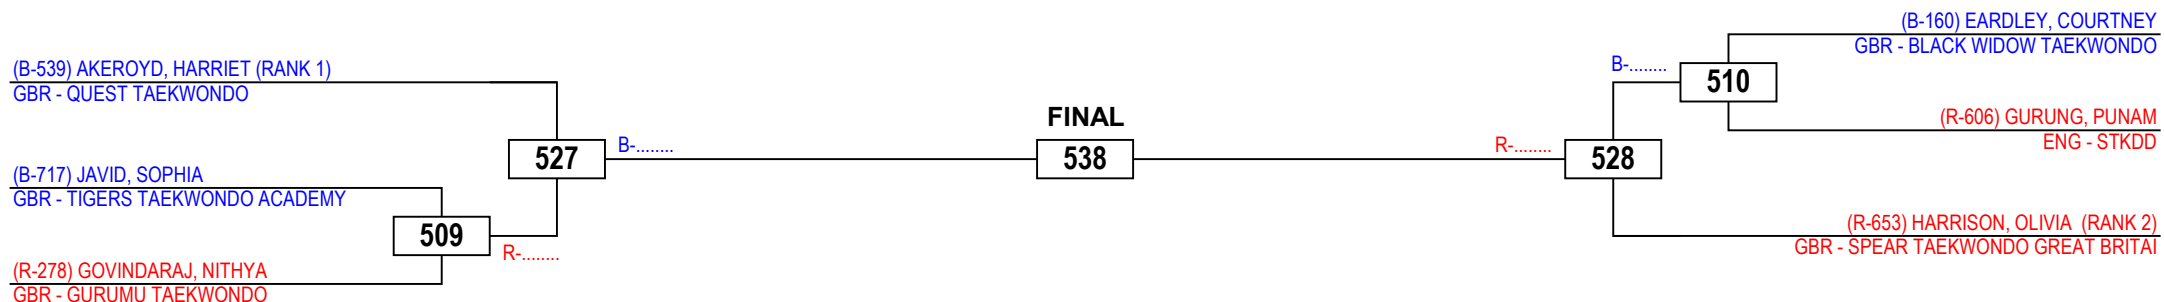

# 2016 BRITISH TAEKWONDO NATIONAL CHAMPIONSHIPS

Seniors Female Advanced -53

Competitors: 6

Queen Elizabeth Olympic Park, Stratford, London

Sunday 25 September 2016