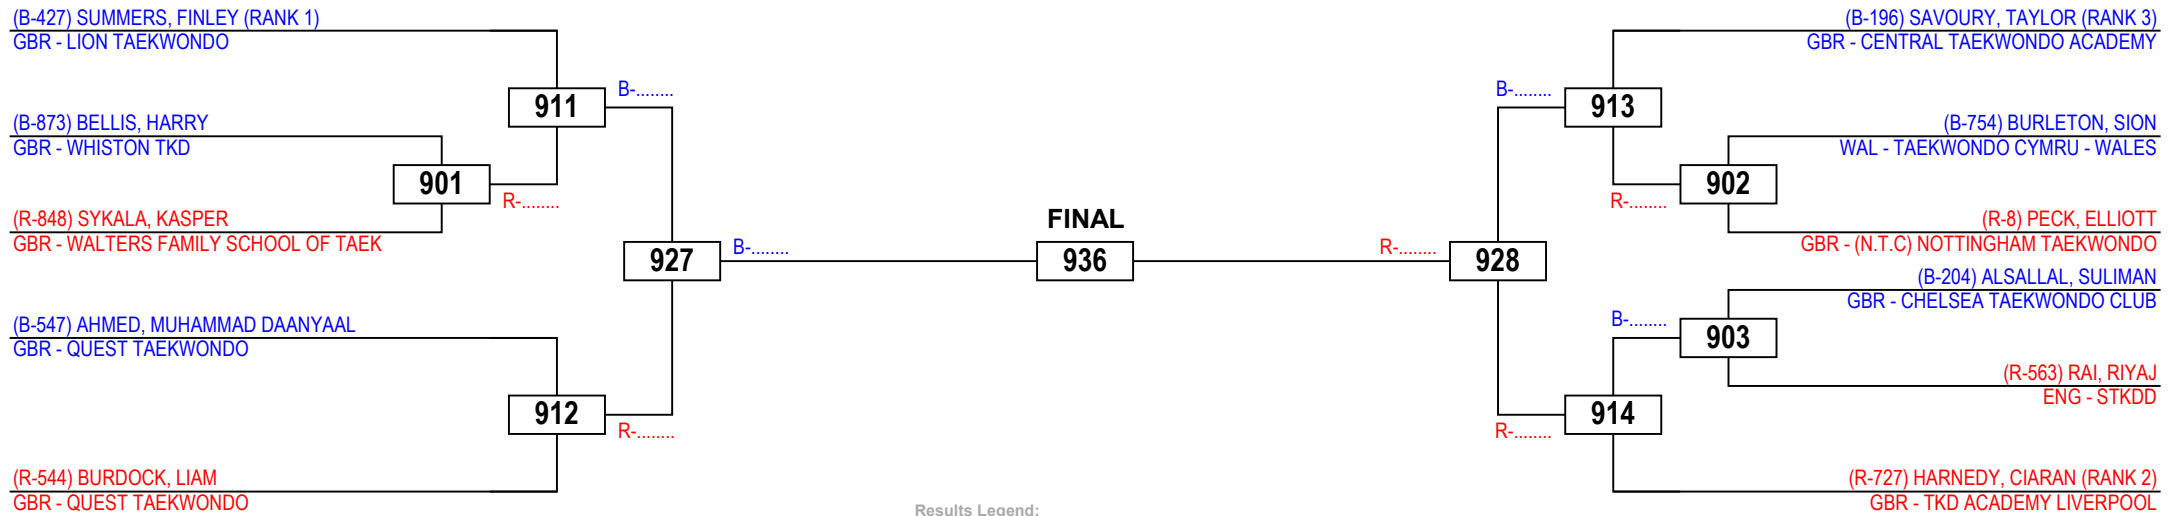

# 2016 BRITISH TAEKWONDO NATIONAL CHAMPIONSHIPS

Cadets Male Advanced -41

Competitors: 11

Queen Elizabeth Olympic Park, Stratford, London

Sunday 25 September 2016

Results Legend:

PTF	Points	PUN	Punitive
PTG	Point Gap		Declaration
GP	Golden Point	RSC	Referee Stops
SUP	Superiority		Contest
WDR	Withdrawal	DSQ	Disqualification