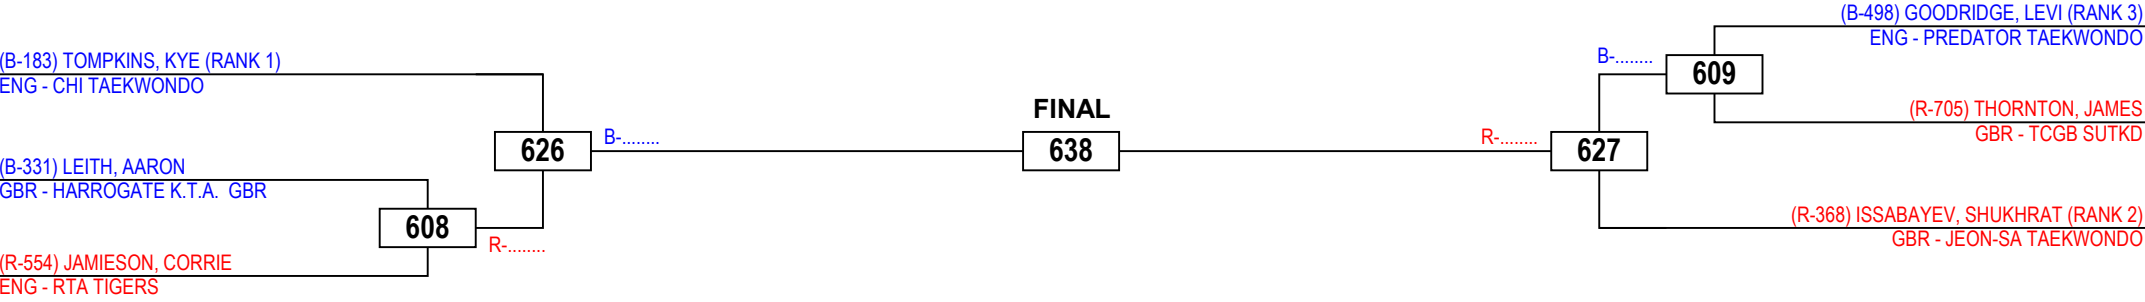

2016 BRITISH TAEKWONDO NATIONAL CHAMPIONSHIPS

Seniors Male Advanced -87

Competitors: 6

Queen Elizabeth Olympic Park, Stratford, London
Sunday 25 September 2016

Results Legend:

PTF	Points	PUN	Punitive
PTG	Point Gap		Declaration
GP	Golden Point	RSC	Referee Stops
SUP	Superiority		Contest
WDR	Withdrawal	DSQ	Disqualification