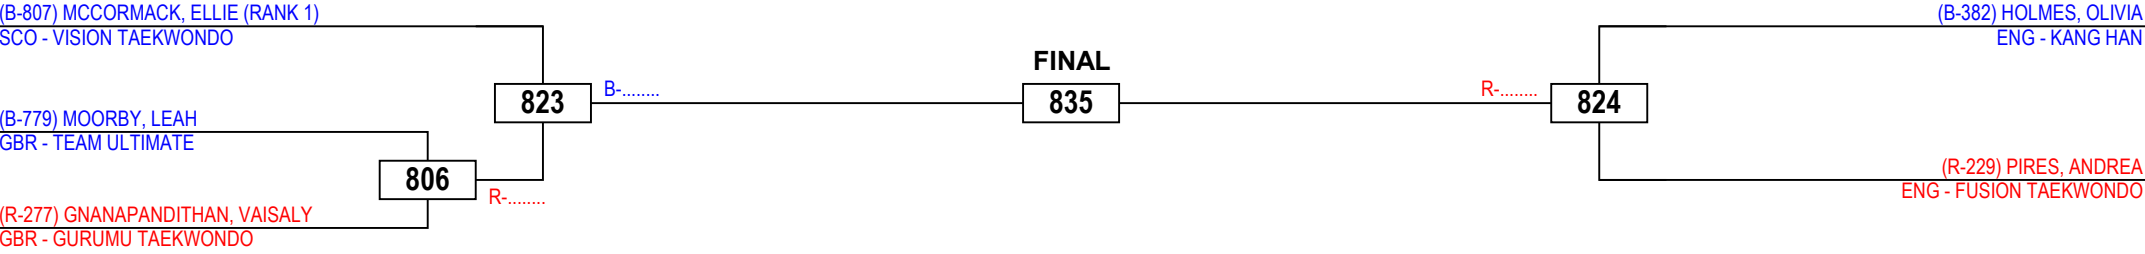

2016 BRITISH TAEKWONDO NATIONAL CHAMPIONSHIPS

Juniors Female Advanced -63

Competitors: 5

Queen Elizabeth Olympic Park, Stratford, London
Sunday 25 September 2016

Results Legend:

PTF	Points	PUN	Punitive
PTG	Point Gap		Declaration
GP	Golden Point	RSC	Referee Stops
SUP	Superiority		Contest
WDR	Withdrawal	DSQ	Disqualification