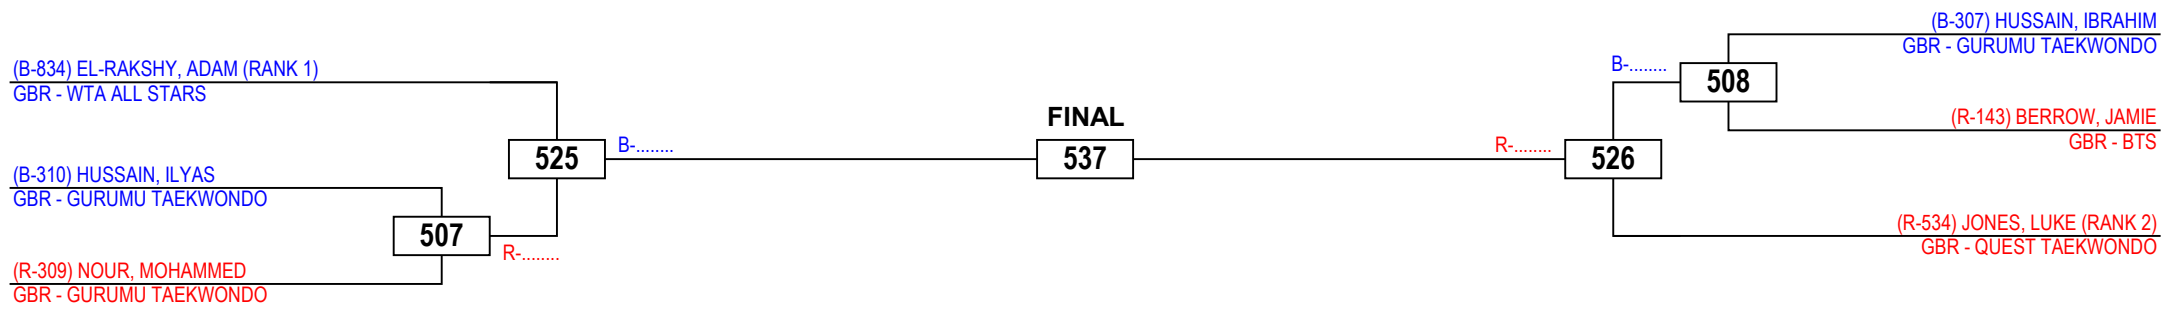

# 2016 BRITISH TAEKWONDO NATIONAL CHAMPIONSHIPS

Juniors Male Advanced -48

Competitors: 6

Queen Elizabeth Olympic Park, Stratford, London

Sunday 25 September 2016

Results Legend:

PTF	Points	PUN	Punitive
PTG	Point Gap		Declaration
GP	Golden Point	RSC	Referee Stops
SUP	Superiority		Contest
WDR	Withdrawal	DSQ	Disqualification