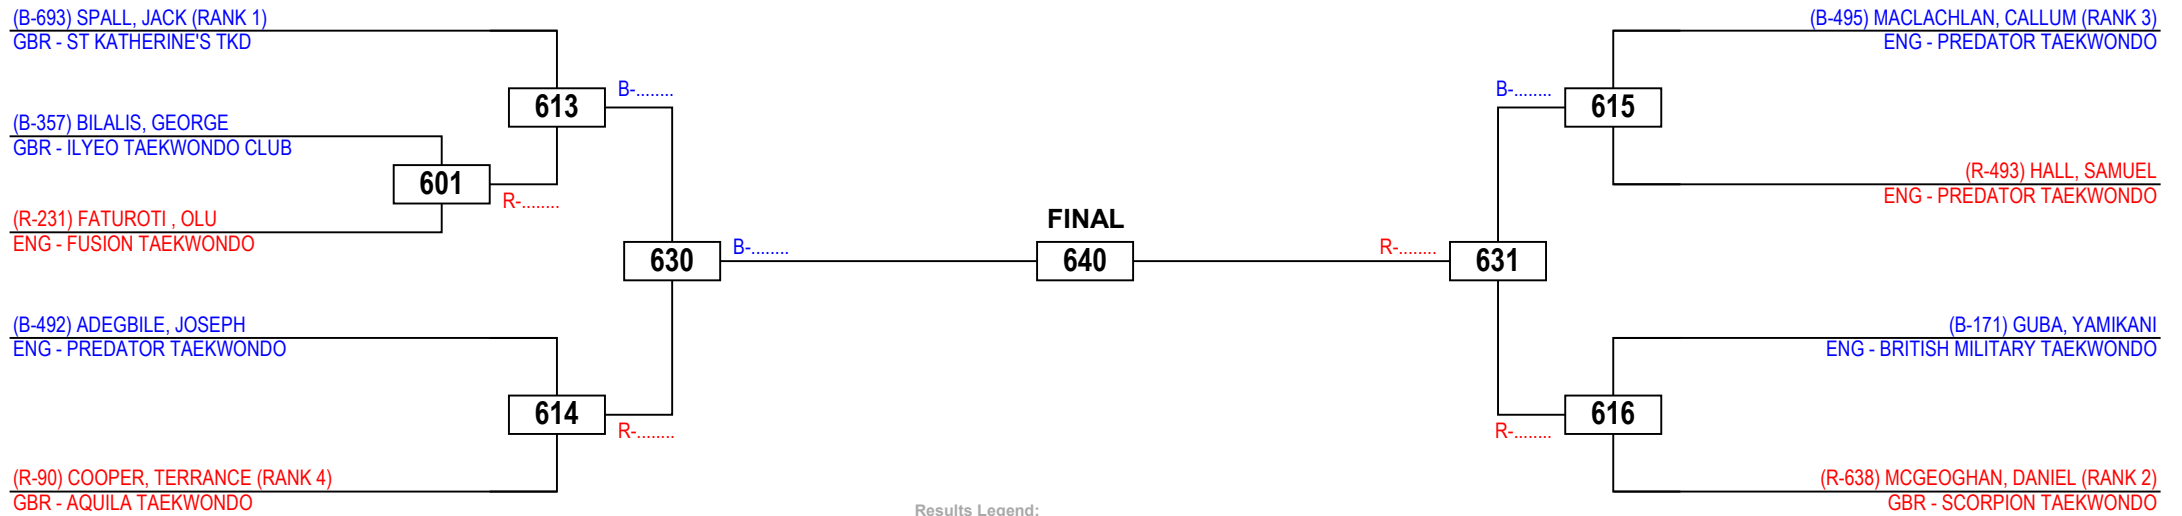

# 2016 BRITISH TAEKWONDO NATIONAL CHAMPIONSHIPS

Seniors Male Advanced +87

Competitors: 9

Queen Elizabeth Olympic Park, Stratford, London

Sunday 25 September 2016

Results Legend:

- |     |              |     |                  |
|-----|--------------|-----|------------------|
| PTF | Points       | PUN | Punitive         |
| PTG | Point Gap    |     | Declaration      |
| GP  | Golden Point | RSC | Referee Stops    |
| SUP | Superiority  |     | Contest          |
| WDR | Withdrawal   | DSQ | Disqualification |