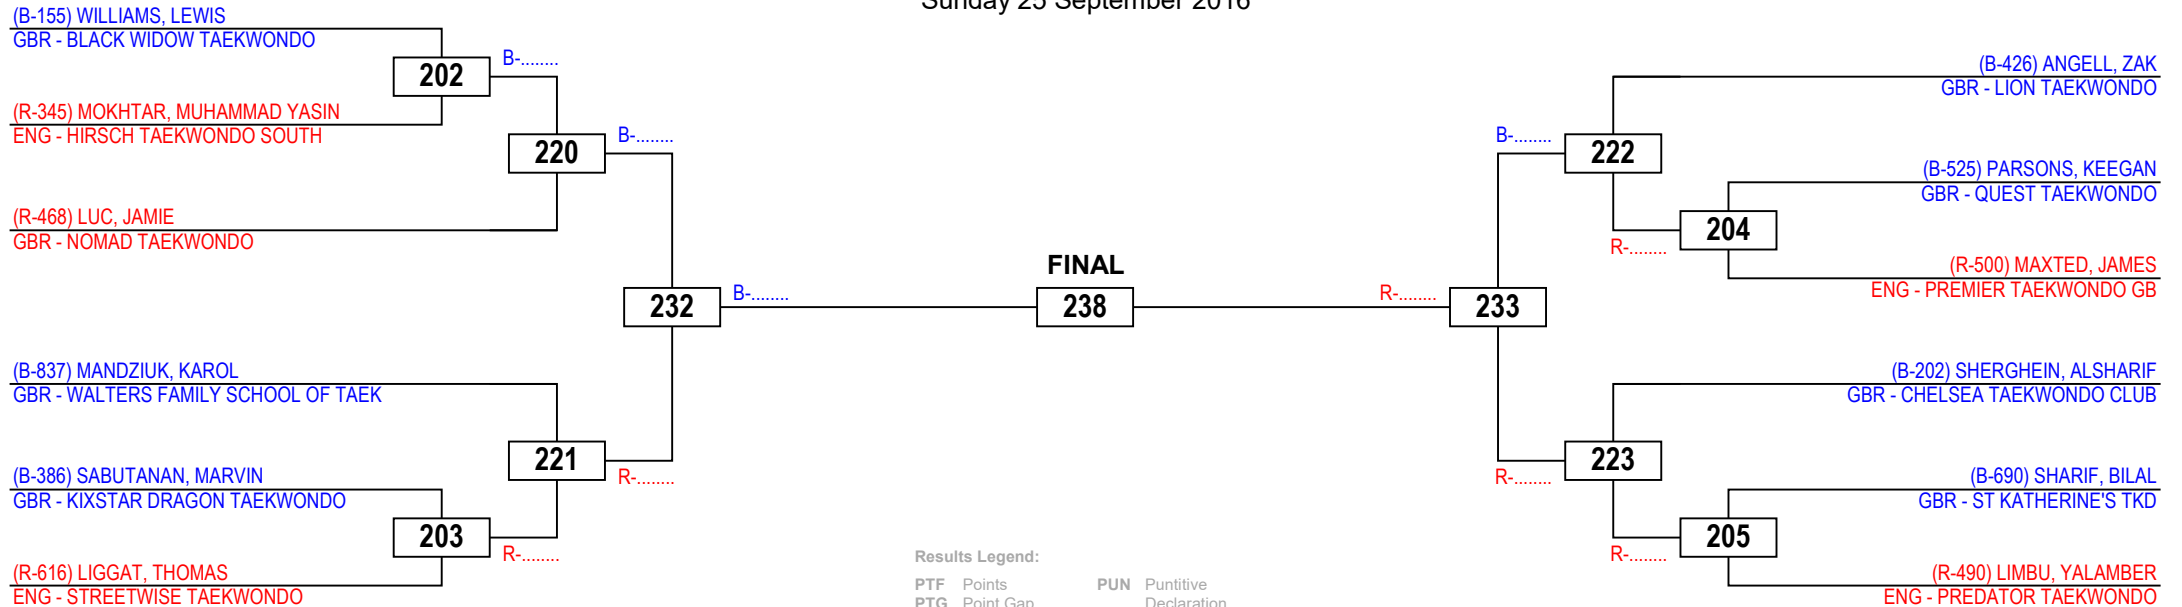

# 2016 BRITISH TAEKWONDO NATIONAL CHAMPIONSHIPS

Children Male Advanced -34

Competitors: 12

Queen Elizabeth Olympic Park, Stratford, London

Sunday 25 September 2016