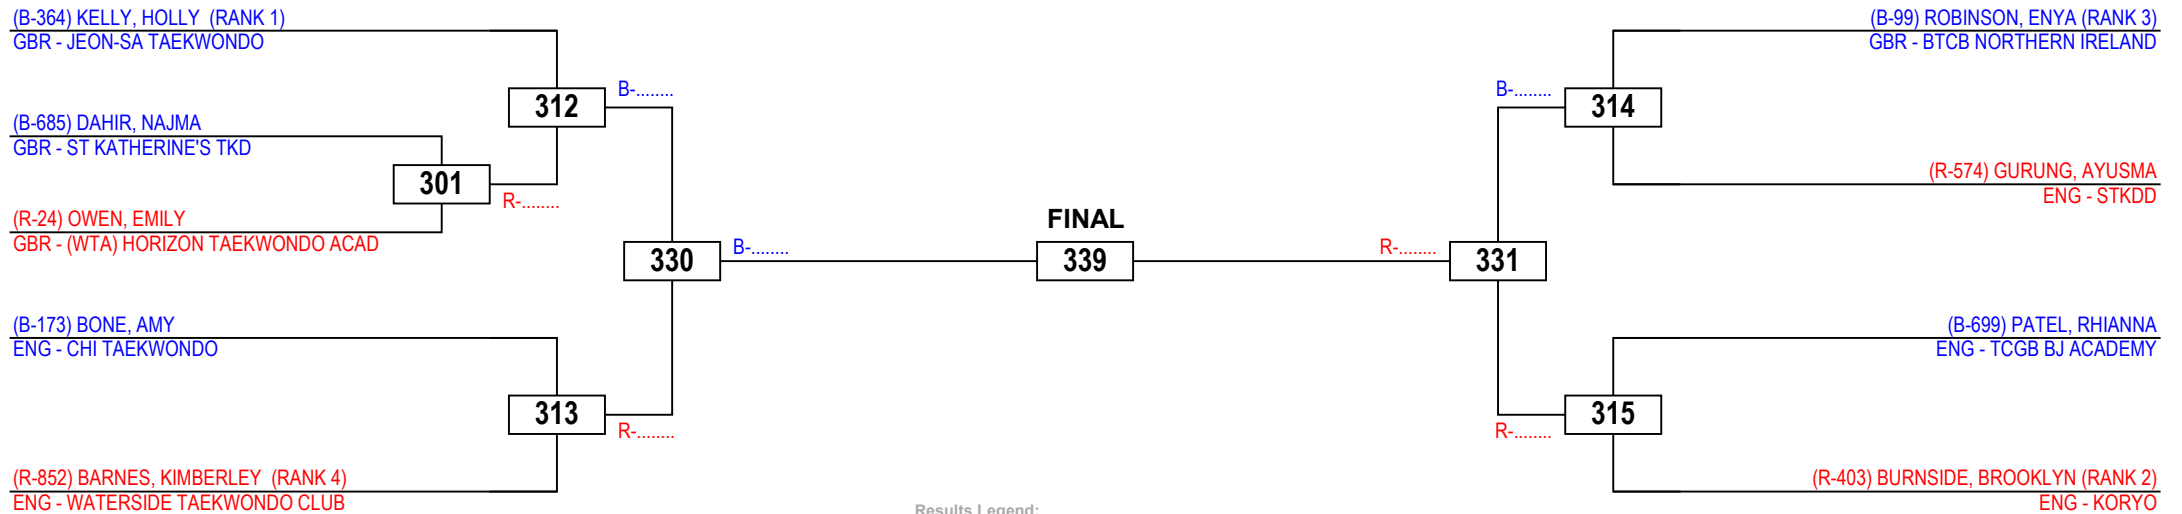

# 2016 BRITISH TAEKWONDO NATIONAL CHAMPIONSHIPS

Cadets Female Advanced -47

Competitors: 9

Queen Elizabeth Olympic Park, Stratford, London

Sunday 25 September 2016

Results Legend:

PTF	Points	PUN	Punitive Declaration
PTG	Point Gap	RSC	Referee Stops Contest
GP	Golden Point	DSQ	Disqualification
SUP	Superiority		
WDR	Withdrawal		