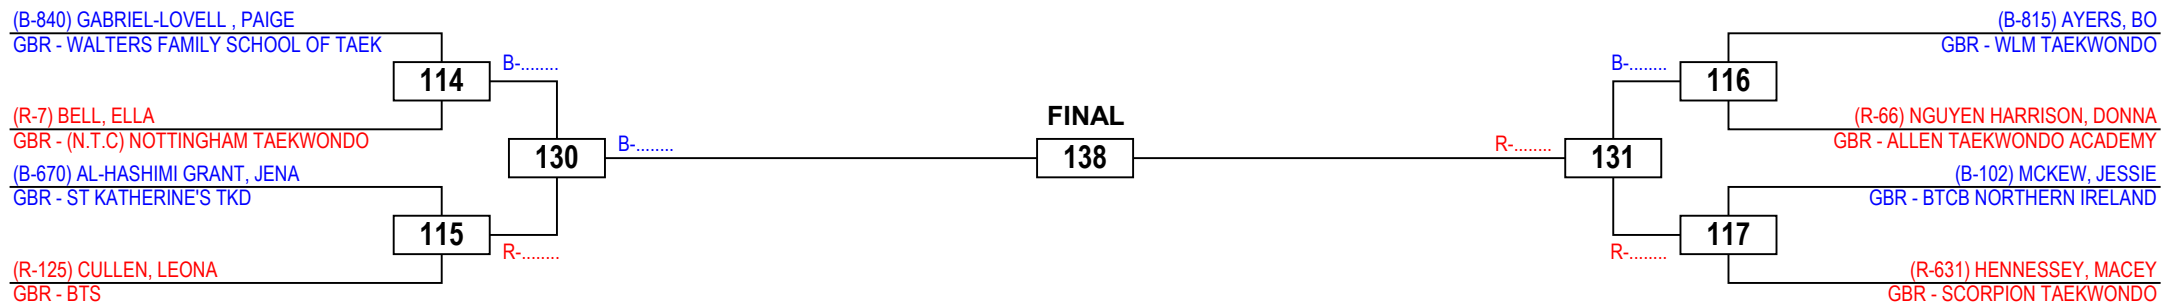

# 2016 BRITISH TAEKWONDO NATIONAL CHAMPIONSHIPS

Children Female Advanced -30

Competitors: 6

Queen Elizabeth Olympic Park, Stratford, London

Sunday 25 September 2016

Results Legend:

PTF	Points	PUN	Punitive
PTG	Point Gap		Declaration
GP	Golden Point	RSC	Referee Stops
SUP	Superiority		Contest
WDR	Withdrawal	DSQ	Disqualification

# 2016 BRITISH TAEKWONDO NATIONAL CHAMPIONSHIPS

Children Female Advanced -34

Competitors: 8

Queen Elizabeth Olympic Park, Stratford, London

Sunday 25 September 2016

Results Legend:

PTF	Points	PUN	Punitive
PTG	Point Gap		Declaration
GP	Golden Point	RSC	Referee Stops
SUP	Superiority		Contest
WDR	Withdrawal	DSQ	Disqualification

# 2016 BRITISH TAEKWONDO NATIONAL CHAMPIONSHIPS

Children Female Advanced -38

Competitors: 7

Queen Elizabeth Olympic Park, Stratford, London

Sunday 25 September 2016

Results Legend:

PTF	Points	PUN	Punitive
PTG	Point Gap		Declaration
GP	Golden Point	RSC	Referee Stops
SUP	Superiority		Contest
WDR	Withdrawal	DSQ	Disqualification