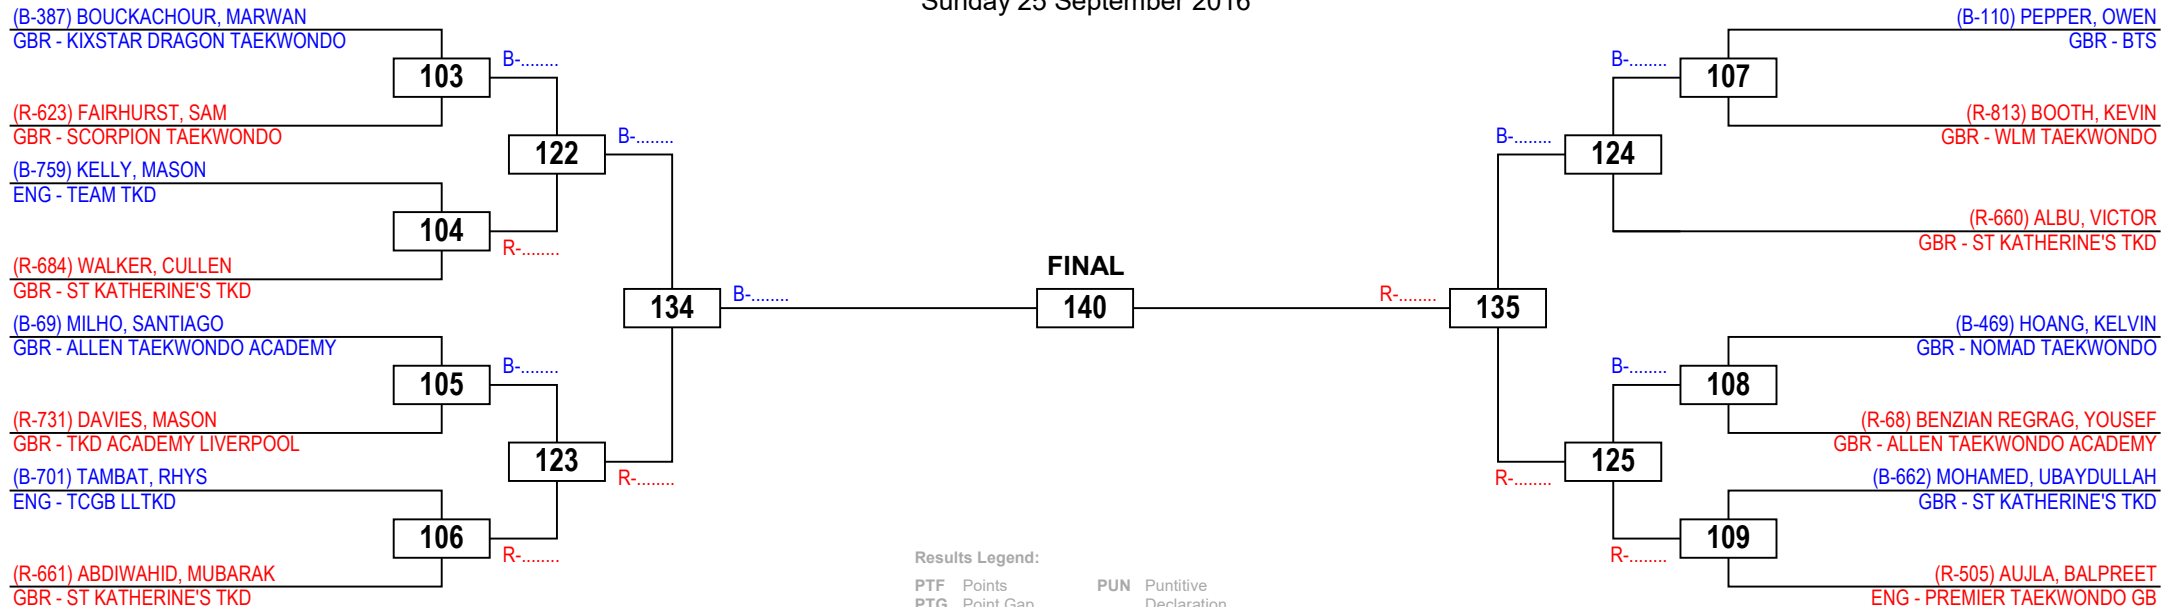

# 2016 BRITISH TAEKWONDO NATIONAL CHAMPIONSHIPS

Children Male Advanced -30

Competitors: 15

Queen Elizabeth Olympic Park, Stratford, London

Sunday 25 September 2016