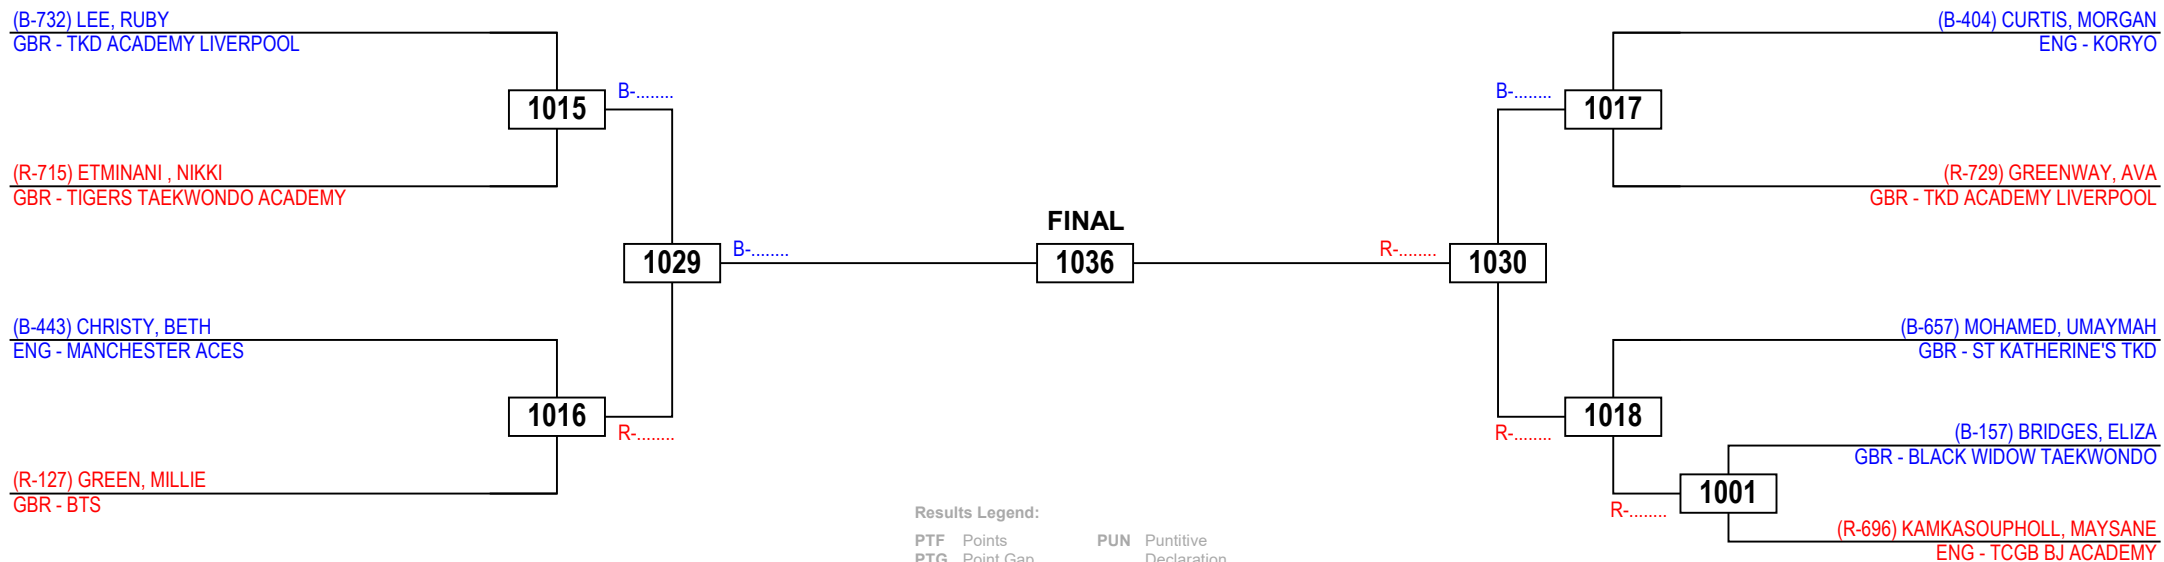

# 2016 BRITISH TAEKWONDO NATIONAL CHAMPIONSHIPS

Children Female Advanced -43

Competitors: 9

Queen Elizabeth Olympic Park, Stratford, London

Sunday 25 September 2016