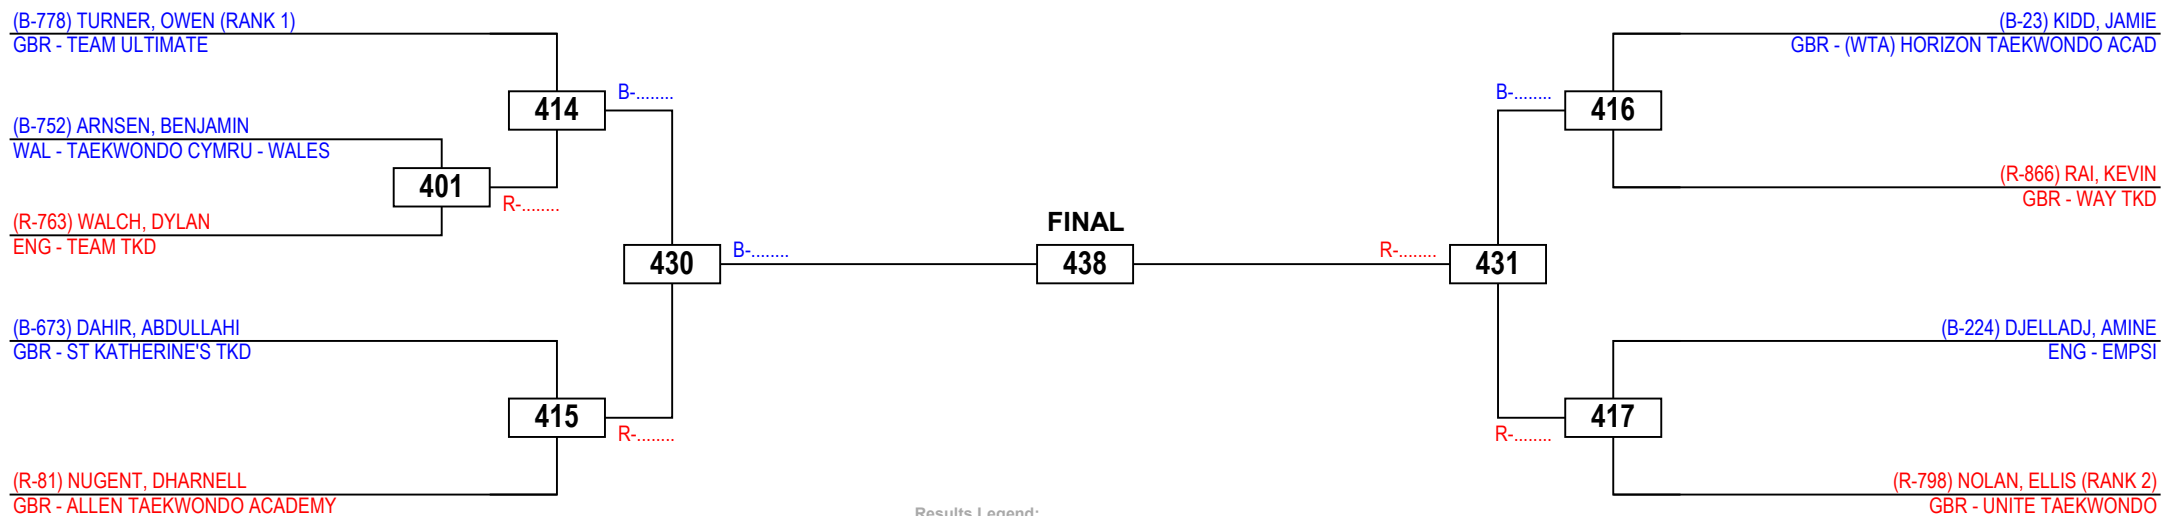

# 2016 BRITISH TAEKWONDO NATIONAL CHAMPIONSHIPS

Cadets Male Advanced -57

Competitors: 9

Queen Elizabeth Olympic Park, Stratford, London

Sunday 25 September 2016