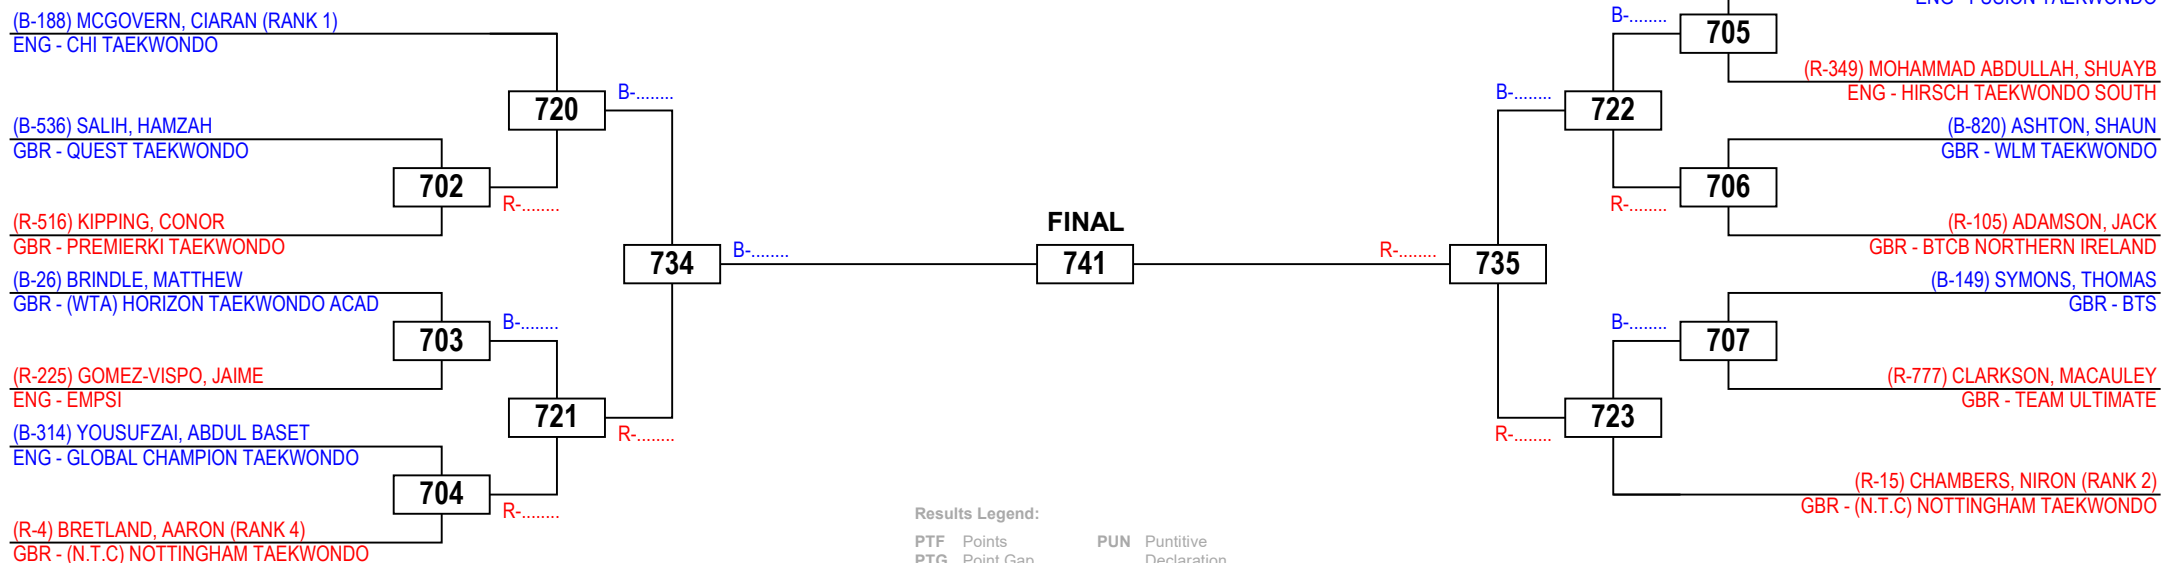

# 2016 BRITISH TAEKWONDO NATIONAL CHAMPIONSHIPS

Juniors Male Advanced -63

Competitors: 14

Queen Elizabeth Olympic Park, Stratford, London

Sunday 25 September 2016