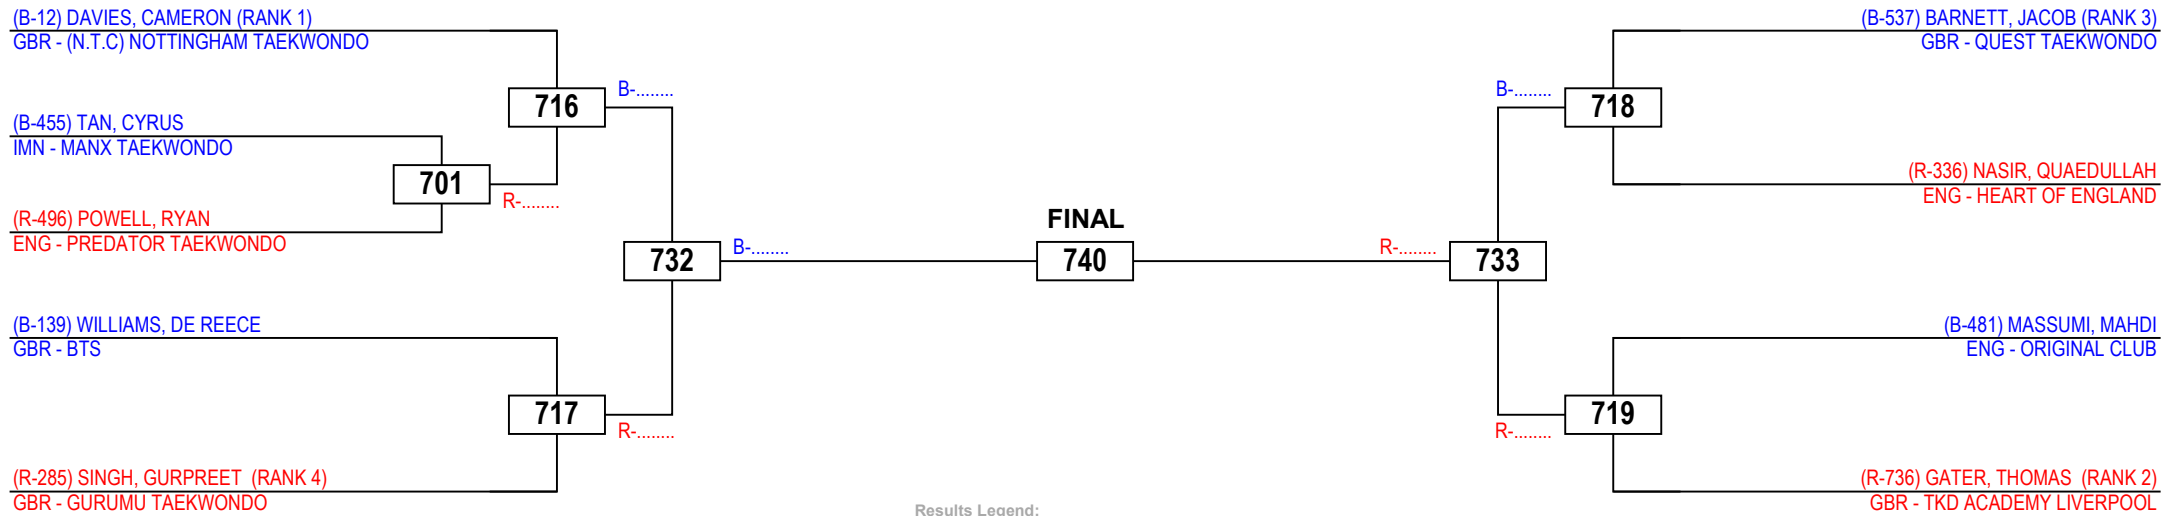

# 2016 BRITISH TAEKWONDO NATIONAL CHAMPIONSHIPS

Seniors Male Advanced -68

Competitors: 9

Queen Elizabeth Olympic Park, Stratford, London

Sunday 25 September 2016

Results Legend:

PTF	Points	PUN	Punitive
PTG	Point Gap		Declaration
GP	Golden Point	RSC	Referee Stops
SUP	Superiority		Contest
WDR	Withdrawal	DSQ	Disqualification