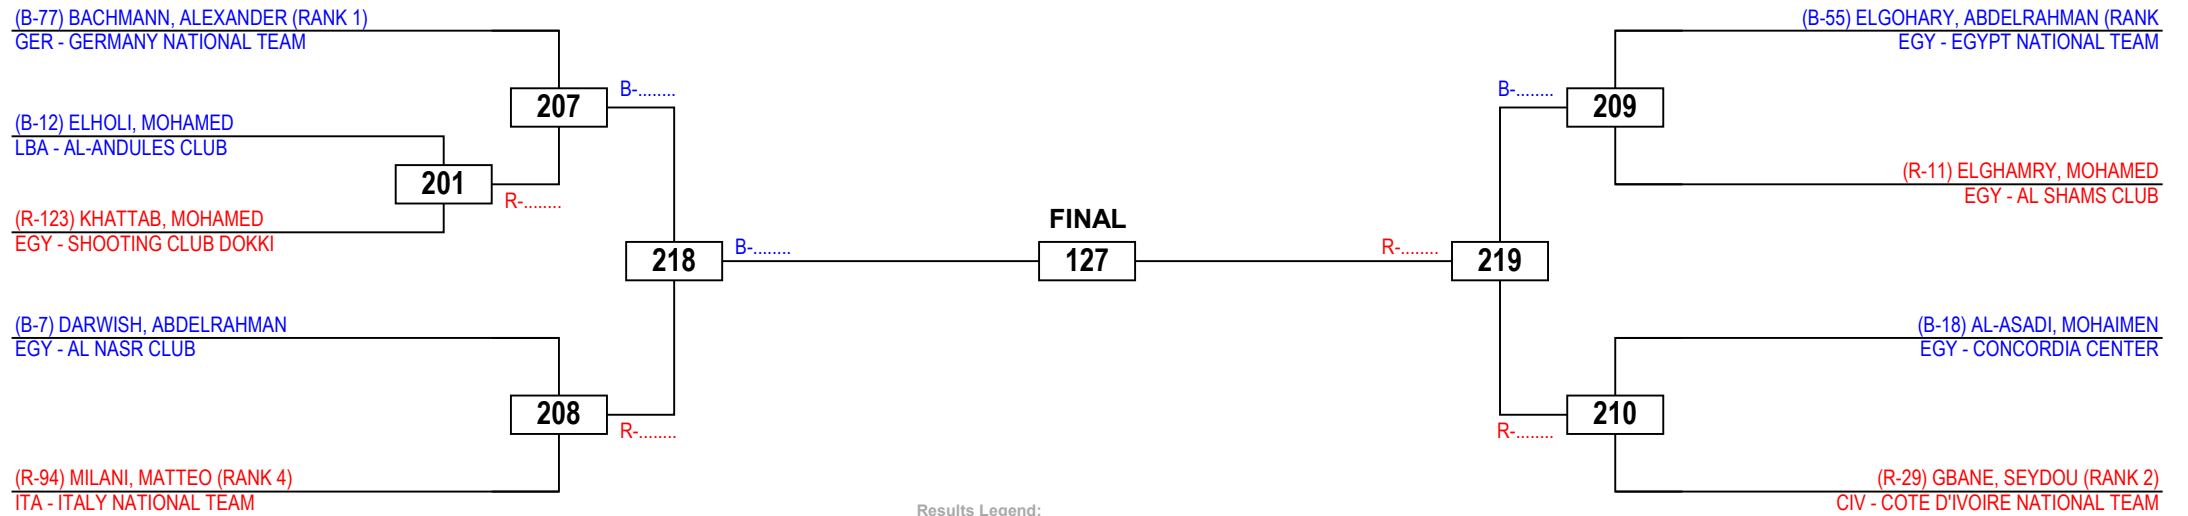

EGYPT OPEN 2017 - G2

Seniors Male A -87

Competitors: 9

Egypt Taekwondo Federation

Friday 17 February 2017

Results Legend:

PTF	Points	PUN	Punitive
PTG	Point Gap		Declaration
GP	Golden Point	RSC	Referee Stops
SUP	Superiority		Contest
WDR	Withdrawal	DSQ	Disqualification