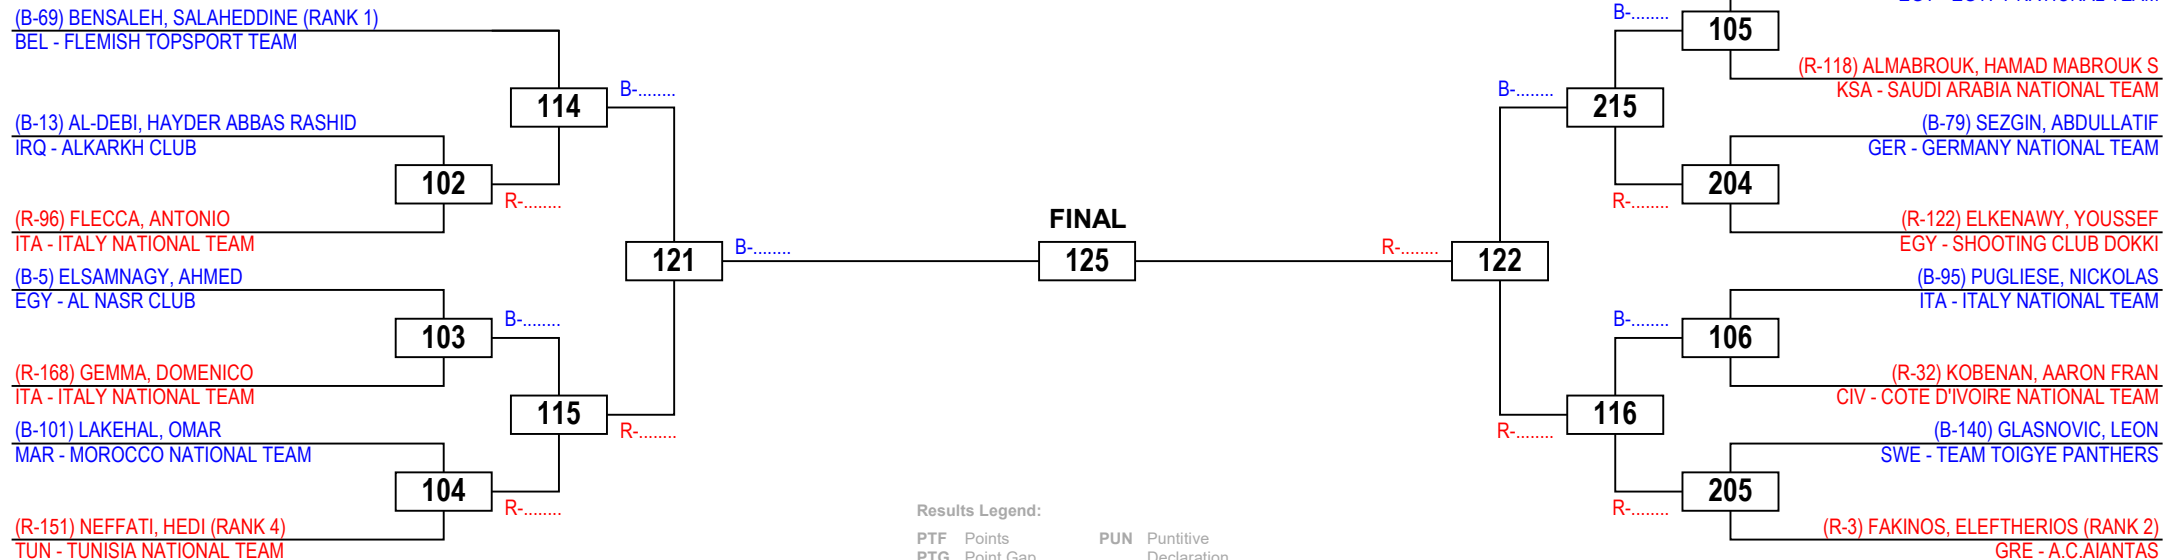

EGYPT OPEN 2017 - G2

Seniors Male A -54

Competitors: 9

Egypt Taekwondo Federation

Friday 17 February 2017

Results Legend:

PTF	Points	PUN	Punitive
PTG	Point Gap		Declaration
GP	Golden Point	RSC	Referee Stops
SUP	Superiority		Contest
WDR	Withdrawal	DSQ	Disqualification

EGYPT OPEN 2017 - G2

Seniors Male A -58

Competitors: 15

Egypt Taekwondo Federation

Friday 17 February 2017

EGYPT OPEN 2017 - G2

Seniors Male A -87

Competitors: 9

Egypt Taekwondo Federation

Friday 17 February 2017

Results Legend:

- | | | | |
|-----|--------------|-----|------------------|
| PTF | Points | PUN | Punitive |
| PTG | Point Gap | | Declaration |
| GP | Golden Point | RSC | Referee Stops |
| SUP | Superiority | | Contest |
| WDR | Withdrawal | DSQ | Disqualification |