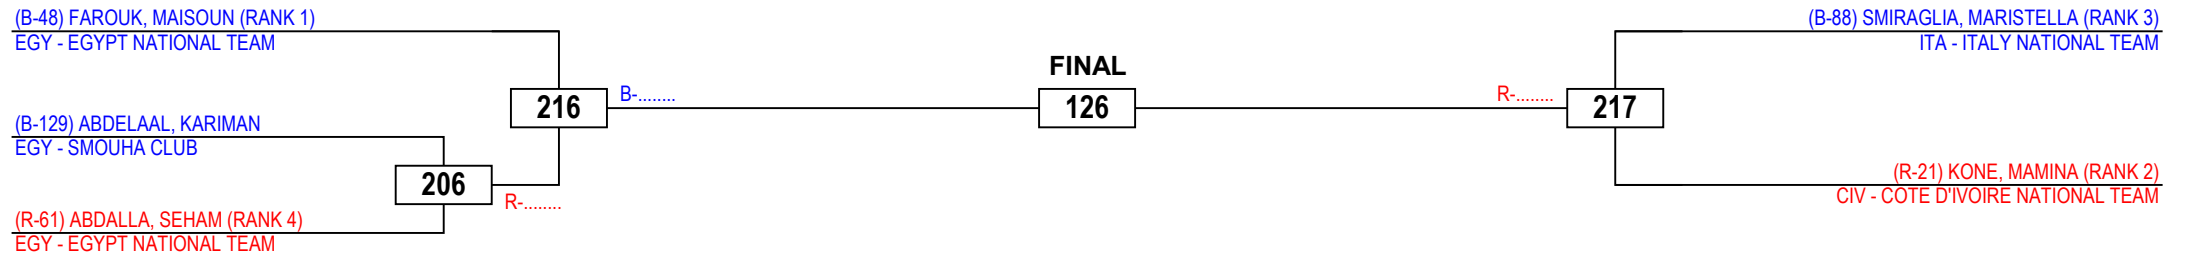

EGYPT OPEN 2017 - G2

Seniors Female A -73

Competitors: 5

Egypt Taekwondo Federation

Friday 17 February 2017

Results Legend:

PTF	Points	PUN	Punitive
PTG	Point Gap		Declaration
GP	Golden Point	RSC	Referee Stops
SUP	Superiority		Contest
WDR	Withdrawal	DSQ	Disqualification