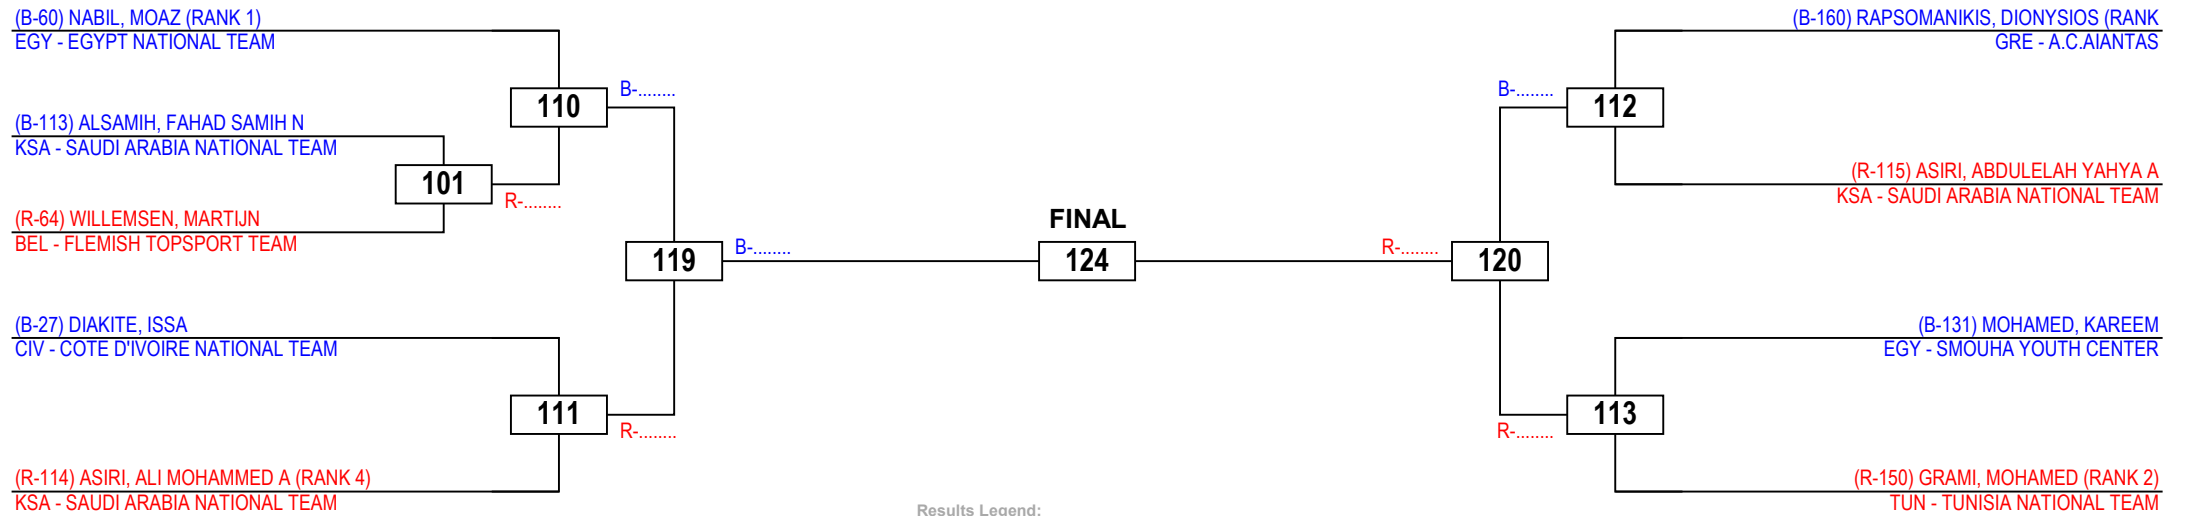

EGYPT OPEN 2017 - G2

Seniors Female A -73

Competitors: 5

Egypt Taekwondo Federation

Friday 17 February 2017

Results Legend:

PTF	Points	PUN	Punitive
PTG	Point Gap		Declaration
GP	Golden Point	RSC	Referee Stops
SUP	Superiority		Contest
WDR	Withdrawal	DSQ	Disqualification

EGYPT OPEN 2017 - G2

Seniors Male A -54

Competitors: 9

Egypt Taekwondo Federation

Friday 17 February 2017

Results Legend:

PTF	Points	PUN	Punitive
PTG	Point Gap		Declaration
GP	Golden Point	RSC	Referee Stops
SUP	Superiority		Contest
WDR	Withdrawal	DSQ	Disqualification