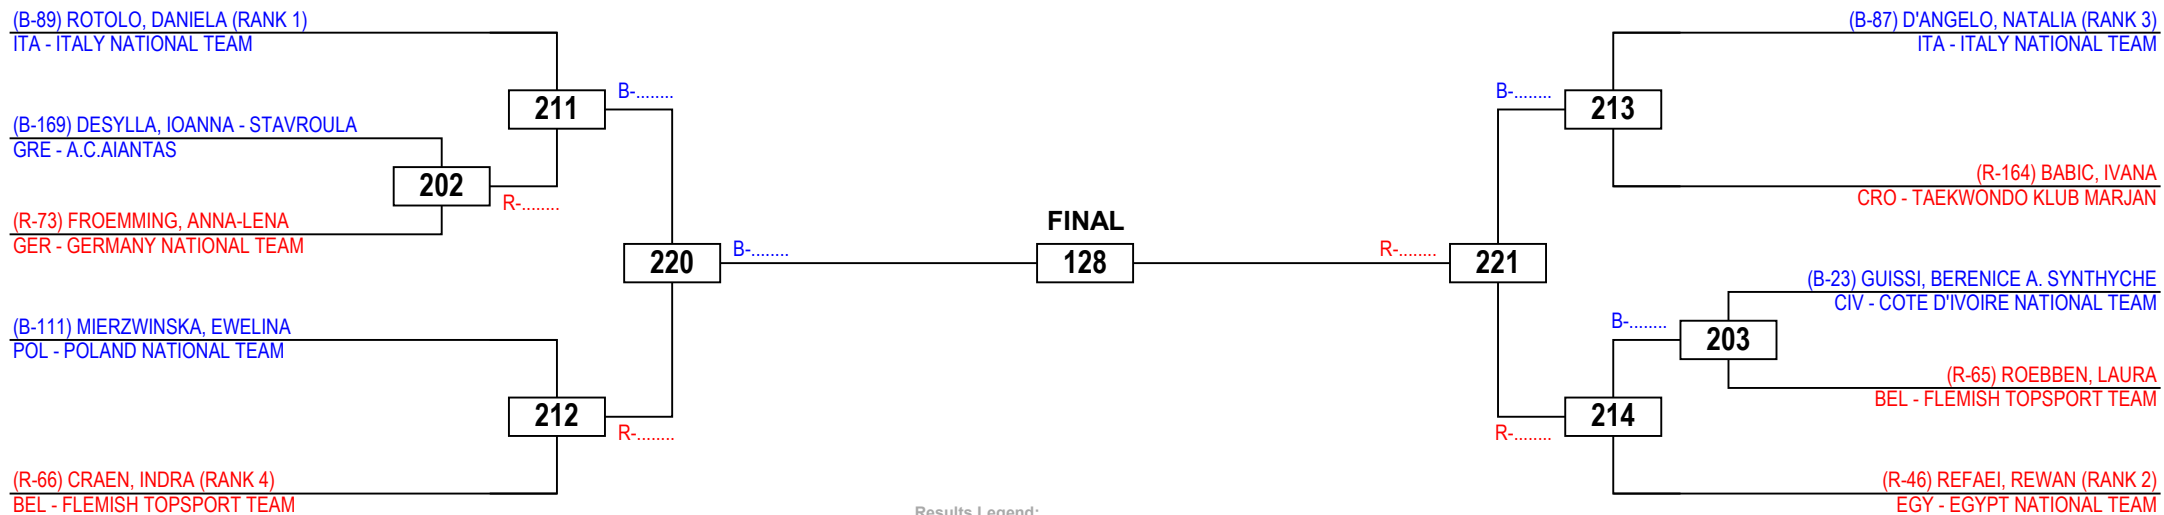

EGYPT OPEN 2017 - G2

Seniors Female A -57

Competitors: 7

Egypt Taekwondo Federation

Friday 17 February 2017

Results Legend:

PTF	Points	PUN	Punitive
PTG	Point Gap	DECL	Declaration
GP	Golden Point	RSC	Referee Stops Contest
SUP	Superiority	DSQ	Disqualification
WDR	Withdrawal		

EGYPT OPEN 2017 - G2

Seniors Female A -62

Competitors: 10

Egypt Taekwondo Federation

Friday 17 February 2017

Results Legend:

- | | | | |
|-----|--------------|-----|------------------|
| PTF | Points | PUN | Punitive |
| PTG | Point Gap | | Declaration |
| GP | Golden Point | RSC | Referee Stops |
| SUP | Superiority | | Contest |
| WDR | Withdrawal | DSQ | Disqualification |

EGYPT OPEN 2017 - G2

Seniors Female A -73

Competitors: 5

Egypt Taekwondo Federation

Friday 17 February 2017

Results Legend:

PTF	Points	PUN	Punitive
PTG	Point Gap		Declaration
GP	Golden Point	RSC	Referee Stops
SUP	Superiority		Contest
WDR	Withdrawal	DSQ	Disqualification