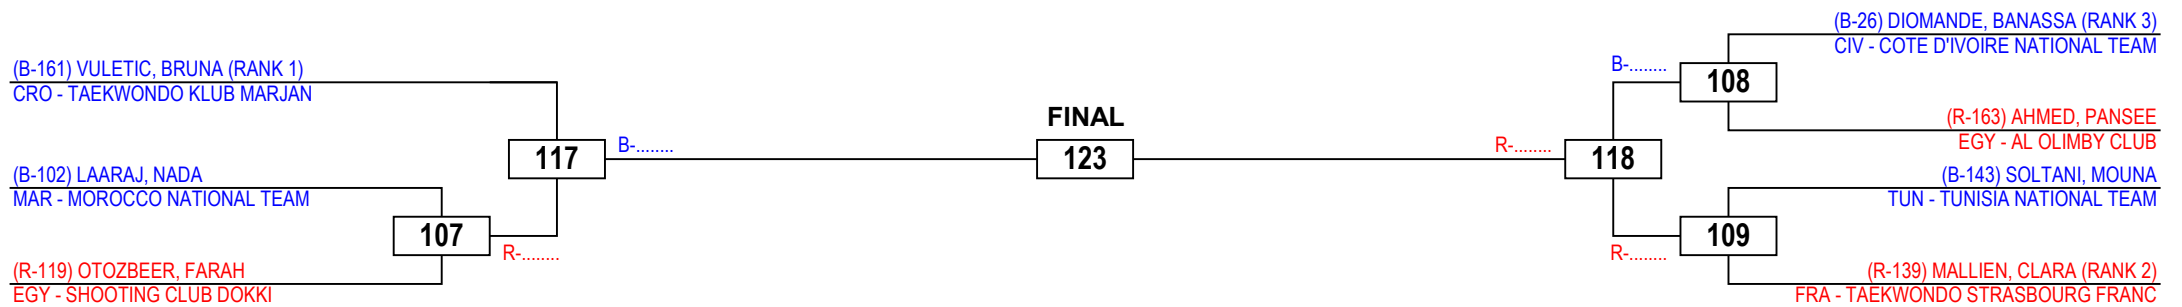

EGYPT OPEN 2017 - G2

Seniors Female A -57

Competitors: 7

Egypt Taekwondo Federation

Friday 17 February 2017

Results Legend:

PTF	Points	PUN	Punitive
PTG	Point Gap	DECL	Declaration
GP	Golden Point	RSC	Referee Stops Contest
SUP	Superiority	DSQ	Disqualification
WDR	Withdrawal		

EGYPT OPEN 2017 - G2

Seniors Female A -62

Competitors: 10

Egypt Taekwondo Federation

Friday 17 February 2017

Results Legend:

- | | | | |
|-----|--------------|-----|------------------|
| PTF | Points | PUN | Punitive |
| PTG | Point Gap | | Declaration |
| GP | Golden Point | RSC | Referee Stops |
| SUP | Superiority | | Contest |
| WDR | Withdrawal | DSQ | Disqualification |