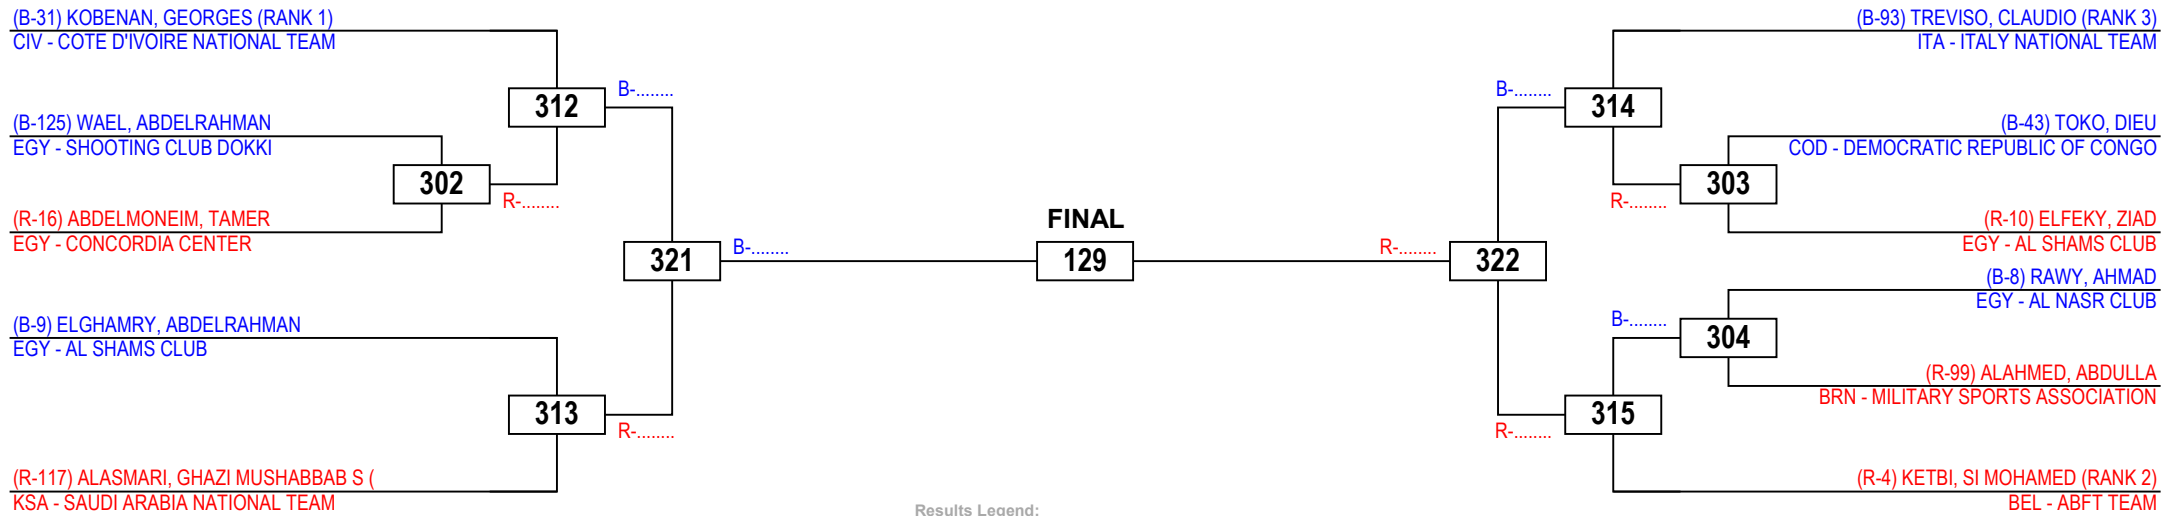

EGYPT OPEN 2017 - G2

Seniors Male A -68

Competitors: 11

Egypt Taekwondo Federation

Saturday 18 February 2017

EGYPT OPEN 2017 - G2

Seniors Male A -74

Competitors: 7

Egypt Taekwondo Federation

Saturday 18 February 2017

Results Legend:

| | | | |
|-----|--------------|-----|------------------|
| PTF | Points | PUN | Punitive |
| PTG | Point Gap | | Declaration |
| GP | Golden Point | RSC | Referee Stops |
| SUP | Superiority | | Contest |
| WDR | Withdrawal | DSQ | Disqualification |