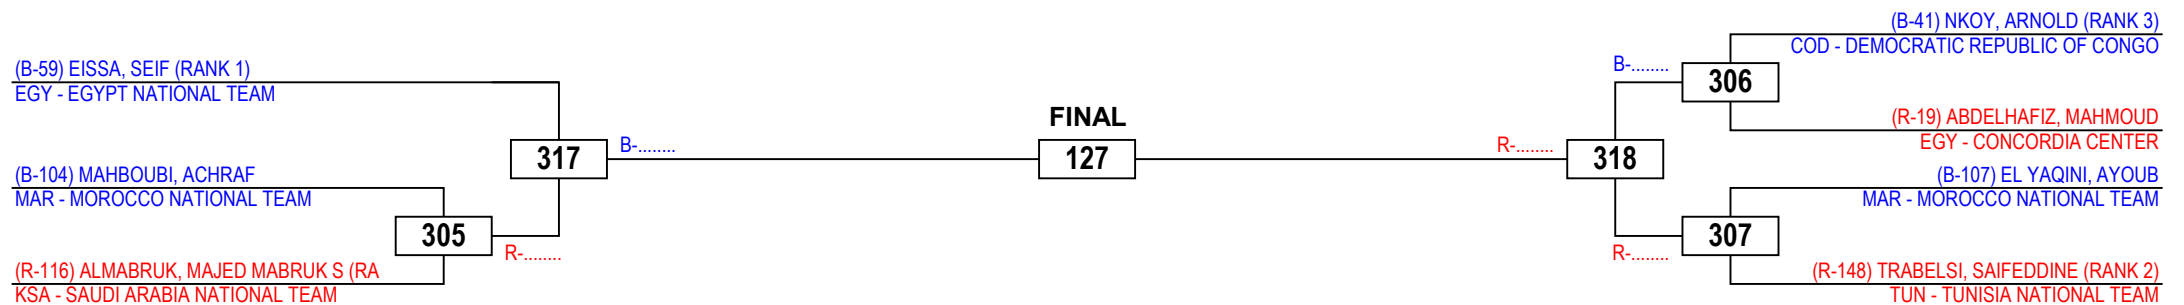

EGYPT OPEN 2017 - G2

Seniors Male A -74

Competitors: 7

Egypt Taekwondo Federation

Saturday 18 February 2017

Results Legend:

PTF	Points	PUN	Punitive
PTG	Point Gap		Declaration
GP	Golden Point	RSC	Referee Stops
SUP	Superiority		Contest
WDR	Withdrawal	DSQ	Disqualification