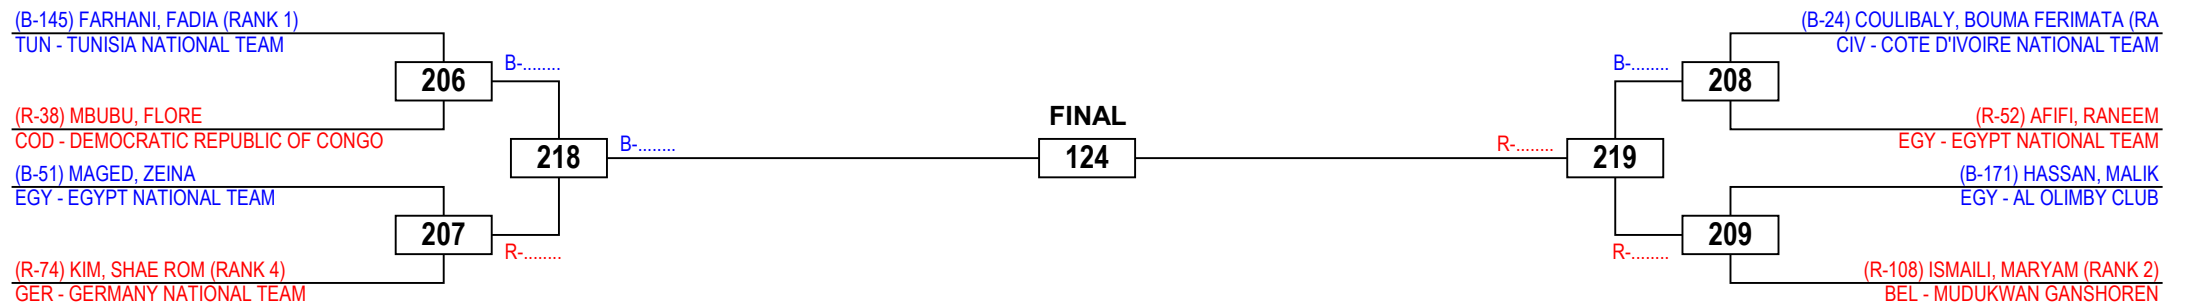

EGYPT OPEN 2017 - G2

Seniors Female A -46

Competitors: 8

Egypt Taekwondo Federation

Saturday 18 February 2017

Results Legend:

| | | | |
|-----|--------------|-----|------------------|
| PTF | Points | PUN | Punitive |
| PTG | Point Gap | | Declaration |
| GP | Golden Point | RSC | Referee Stops |
| SUP | Superiority | | Contest |
| WDR | Withdrawal | DSQ | Disqualification |

EGYPT OPEN 2017 - G2

Seniors Female A -49

Competitors: 10

Egypt Taekwondo Federation

Saturday 18 February 2017

Results Legend:

| | | | |
|-----|--------------|-----|------------------|
| PTF | Points | PUN | Punitive |
| PTG | Point Gap | | Declaration |
| GP | Golden Point | RSC | Referee Stops |
| SUP | Superiority | | Contest |
| WDR | Withdrawal | DSQ | Disqualification |