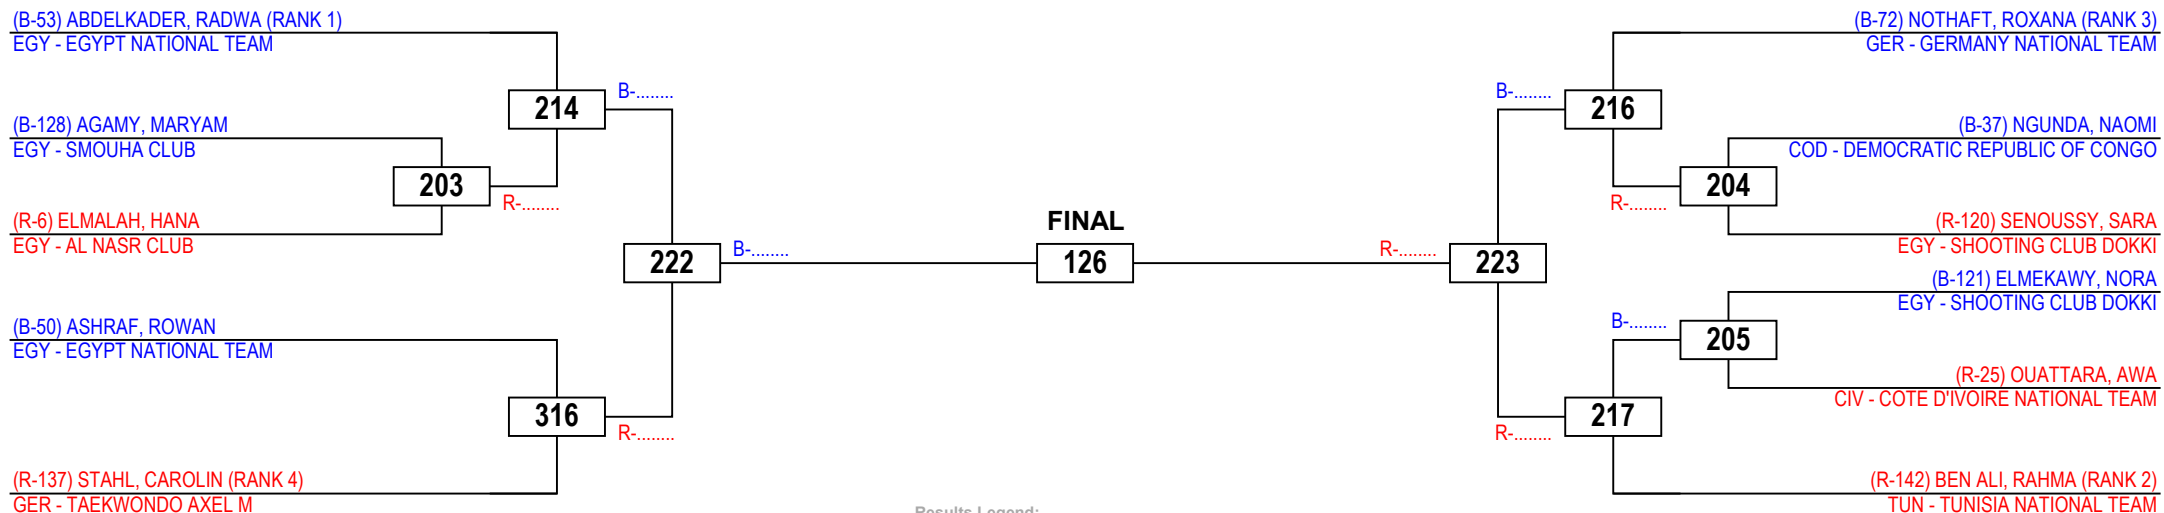

EGYPT OPEN 2017 - G2

Seniors Female A -53

Competitors: 11

Egypt Taekwondo Federation

Saturday 18 February 2017

Results Legend:

- | | | | |
|-----|--------------|-----|------------------|
| PTF | Points | PUN | Punitive |
| PTG | Point Gap | | Declaration |
| GP | Golden Point | RSC | Referee Stops |
| SUP | Superiority | | Contest |
| WDR | Withdrawal | DSQ | Disqualification |

EGYPT OPEN 2017 - G2

Seniors Male A -63

Competitors: 9

Egypt Taekwondo Federation

Saturday 18 February 2017

Results Legend:

| | | | |
|-----|--------------|-----|------------------|
| PTF | Points | PUN | Punitive |
| PTG | Point Gap | | Declaration |
| GP | Golden Point | RSC | Referee Stops |
| SUP | Superiority | | Contest |
| WDR | Withdrawal | DSQ | Disqualification |