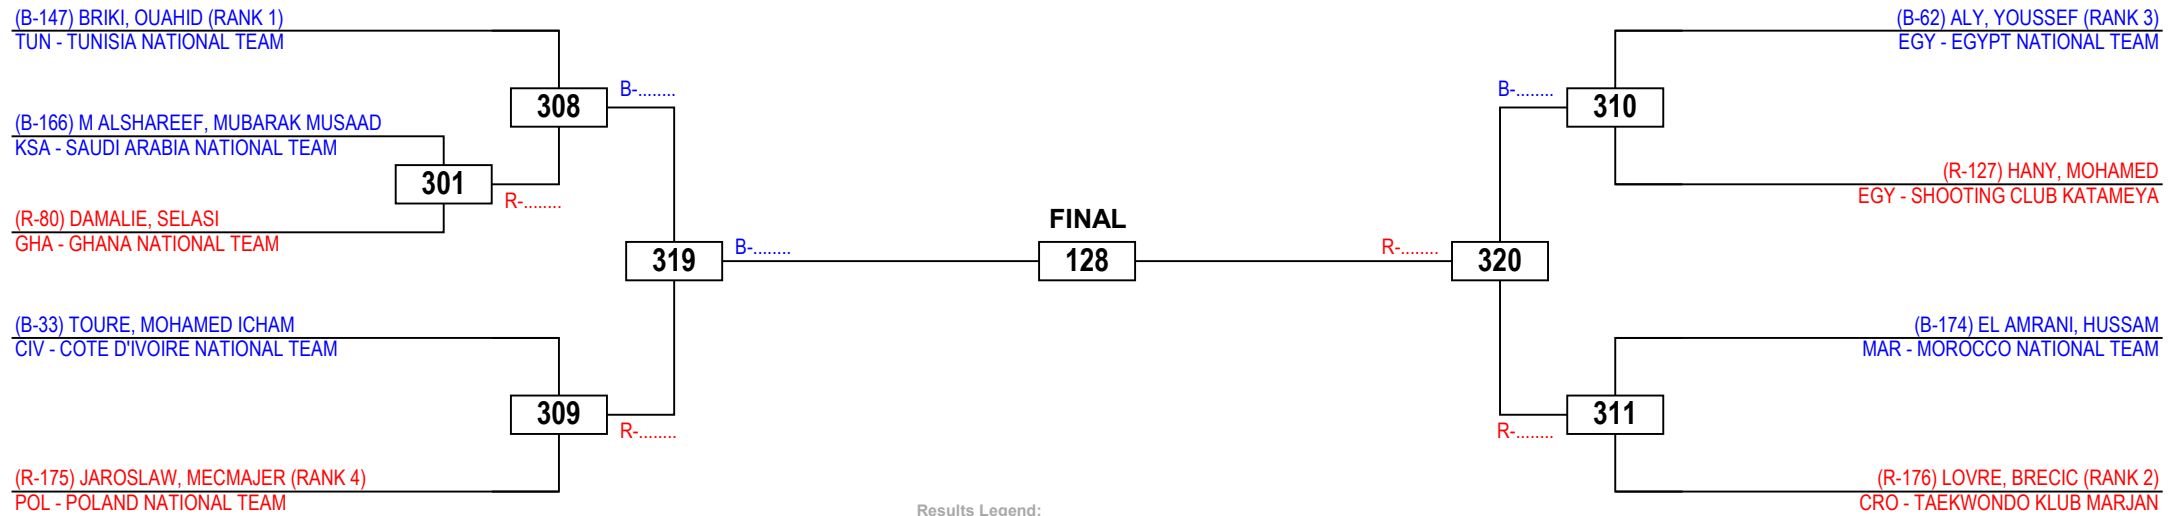

EGYPT OPEN 2017 - G2

Seniors Female A -53

Competitors: 11

Egypt Taekwondo Federation

Saturday 18 February 2017

Results Legend:

- | | | | |
|-----|--------------|-----|------------------|
| PTF | Points | PUN | Punitive |
| PTG | Point Gap | | Declaration |
| GP | Golden Point | RSC | Referee Stops |
| SUP | Superiority | | Contest |
| WDR | Withdrawal | DSQ | Disqualification |

EGYPT OPEN 2017 - G2

Seniors Male A -63

Competitors: 9

Egypt Taekwondo Federation

Saturday 18 February 2017

Results Legend:

| | | | |
|-----|--------------|-----|------------------|
| PTF | Points | PUN | Punitive |
| PTG | Point Gap | | Declaration |
| GP | Golden Point | RSC | Referee Stops |
| SUP | Superiority | | Contest |
| WDR | Withdrawal | DSQ | Disqualification |

EGYPT OPEN 2017 - G2

Seniors Male A -68

Competitors: 11

Egypt Taekwondo Federation

Saturday 18 February 2017

EGYPT OPEN 2017 - G2

Seniors Male A -74

Competitors: 7