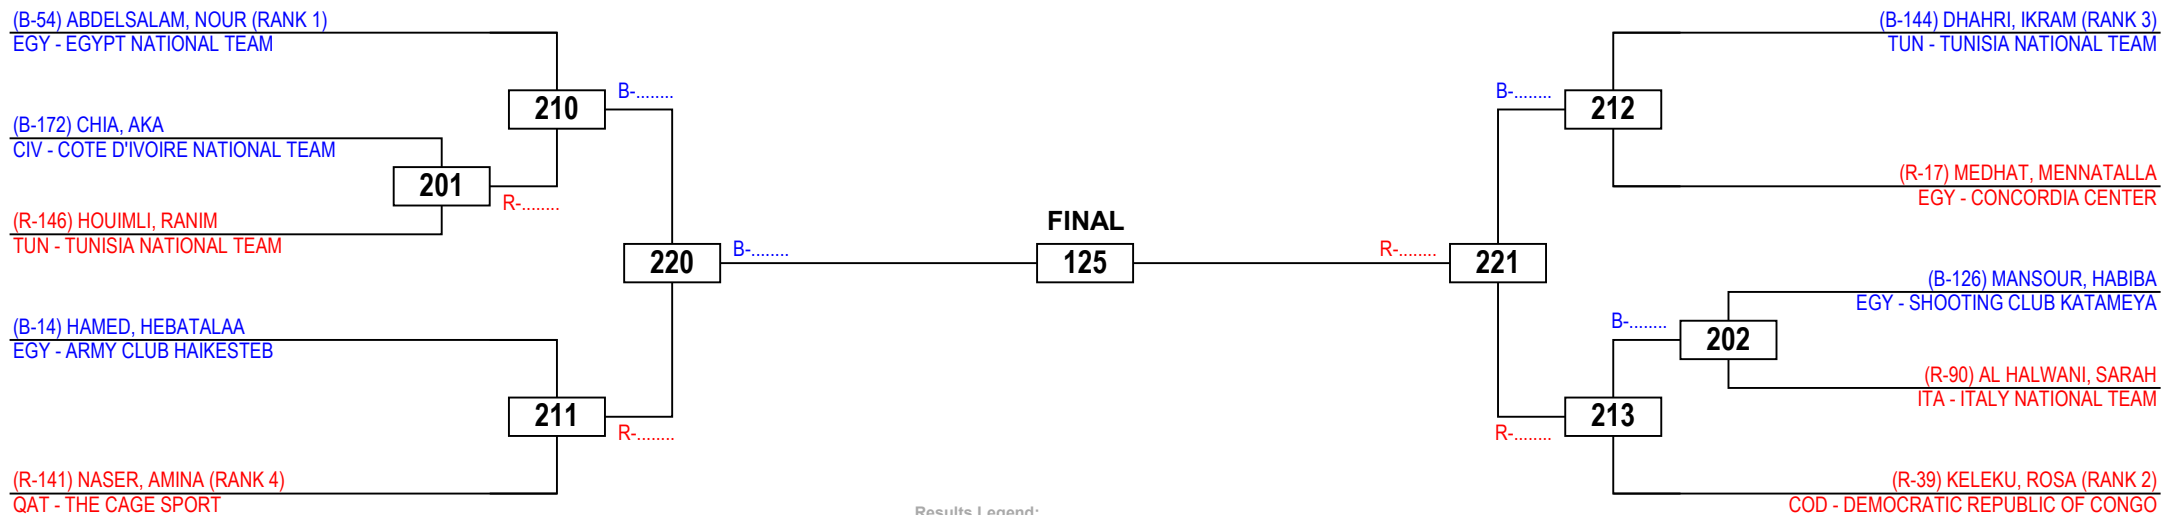

EGYPT OPEN 2017 - G2

Seniors Female A -49

Competitors: 10

Egypt Taekwondo Federation

Saturday 18 February 2017

Results Legend:

| | | | |
|-----|--------------|-----|------------------|
| PTF | Points | PUN | Punitive |
| PTG | Point Gap | | Declaration |
| GP | Golden Point | RSC | Referee Stops |
| SUP | Superiority | | Contest |
| WDR | Withdrawal | DSQ | Disqualification |

EGYPT OPEN 2017 - G2

Seniors Female A -53

Competitors: 11

Egypt Taekwondo Federation

Saturday 18 February 2017

Results Legend:

- | | | | |
|-----|--------------|-----|------------------|
| PTF | Points | PUN | Punitive |
| PTG | Point Gap | | Declaration |
| GP | Golden Point | RSC | Referee Stops |
| SUP | Superiority | | Contest |
| WDR | Withdrawal | DSQ | Disqualification |