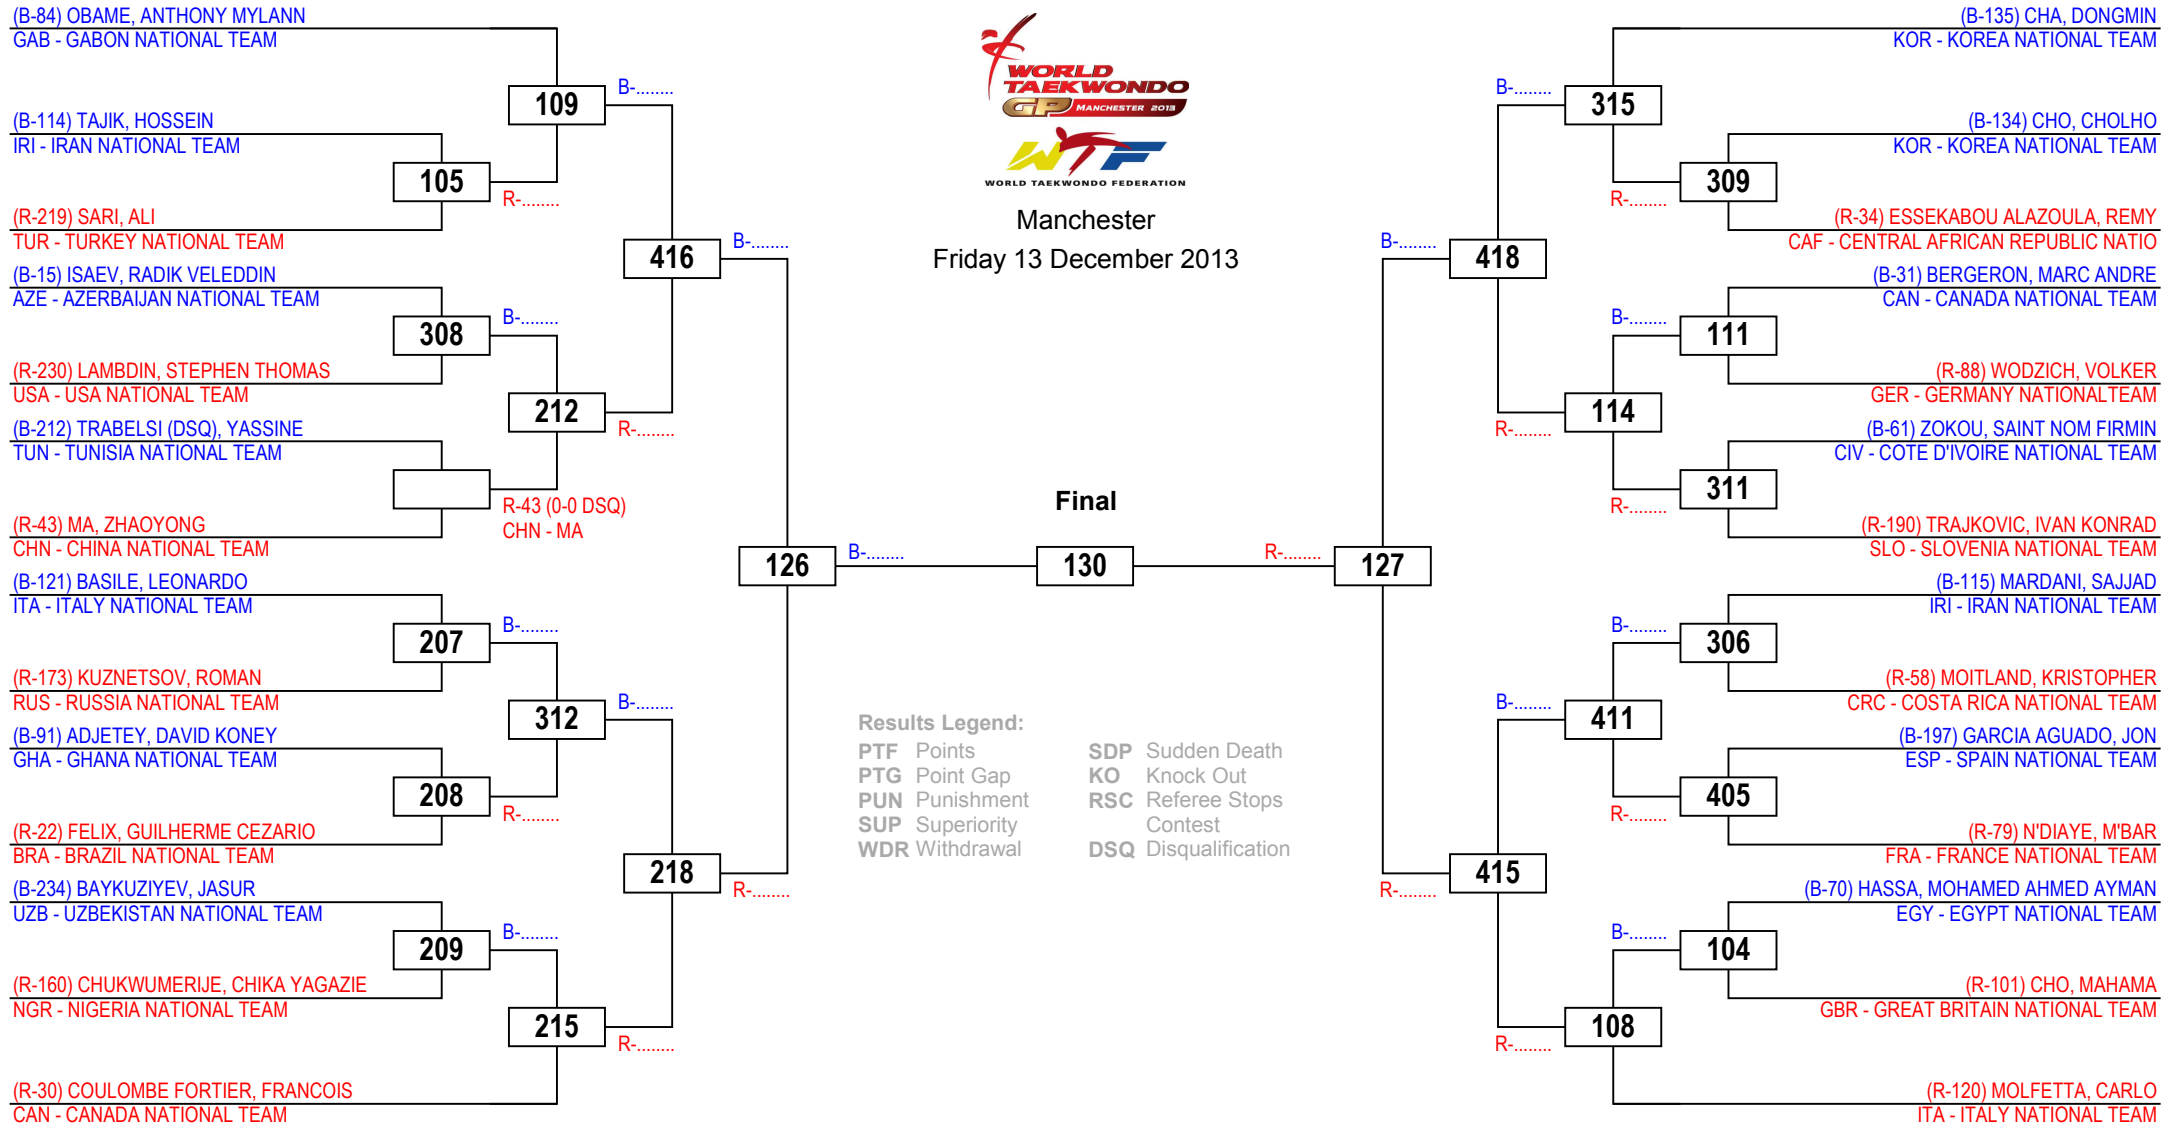

# World Taekwondo Grand Prix Manchester 2013

Seniors Female A -49

Competitors: 28

Manchester  
Friday 13 December 2013

Final

**Results Legend:**

PTF Points	SDP Sudden Death
PTG Point Gap	KO Knock Out
PUN Punishment	RSC Referee Stops Contest
SUP Superiority	DSQ Disqualification
WDR Withdrawal	

# World Taekwondo Grand Prix Manchester 2013

Seniors Male A +80

Competitors: 28

Manchester  
Friday 13 December 2013

Final

**Results Legend:**

PTF Points	SDP Sudden Death
PTG Point Gap	KO Knock Out
PUN Punishment	RSC Referee Stops Contest
SUP Superiority	DSQ Disqualification
WDR Withdrawal	

# World Taekwondo Grand Prix Manchester 2013

Seniors Female A +67

Competitors: 28

Manchester  
Friday 13 December 2013

Final

**Results Legend:**

PTF Points	SDP Sudden Death
PTG Point Gap	KO Knock Out
PUN Punishment	RSC Referee Stops Contest
SUP Superiority	DSQ Disqualification
WDR Withdrawal	