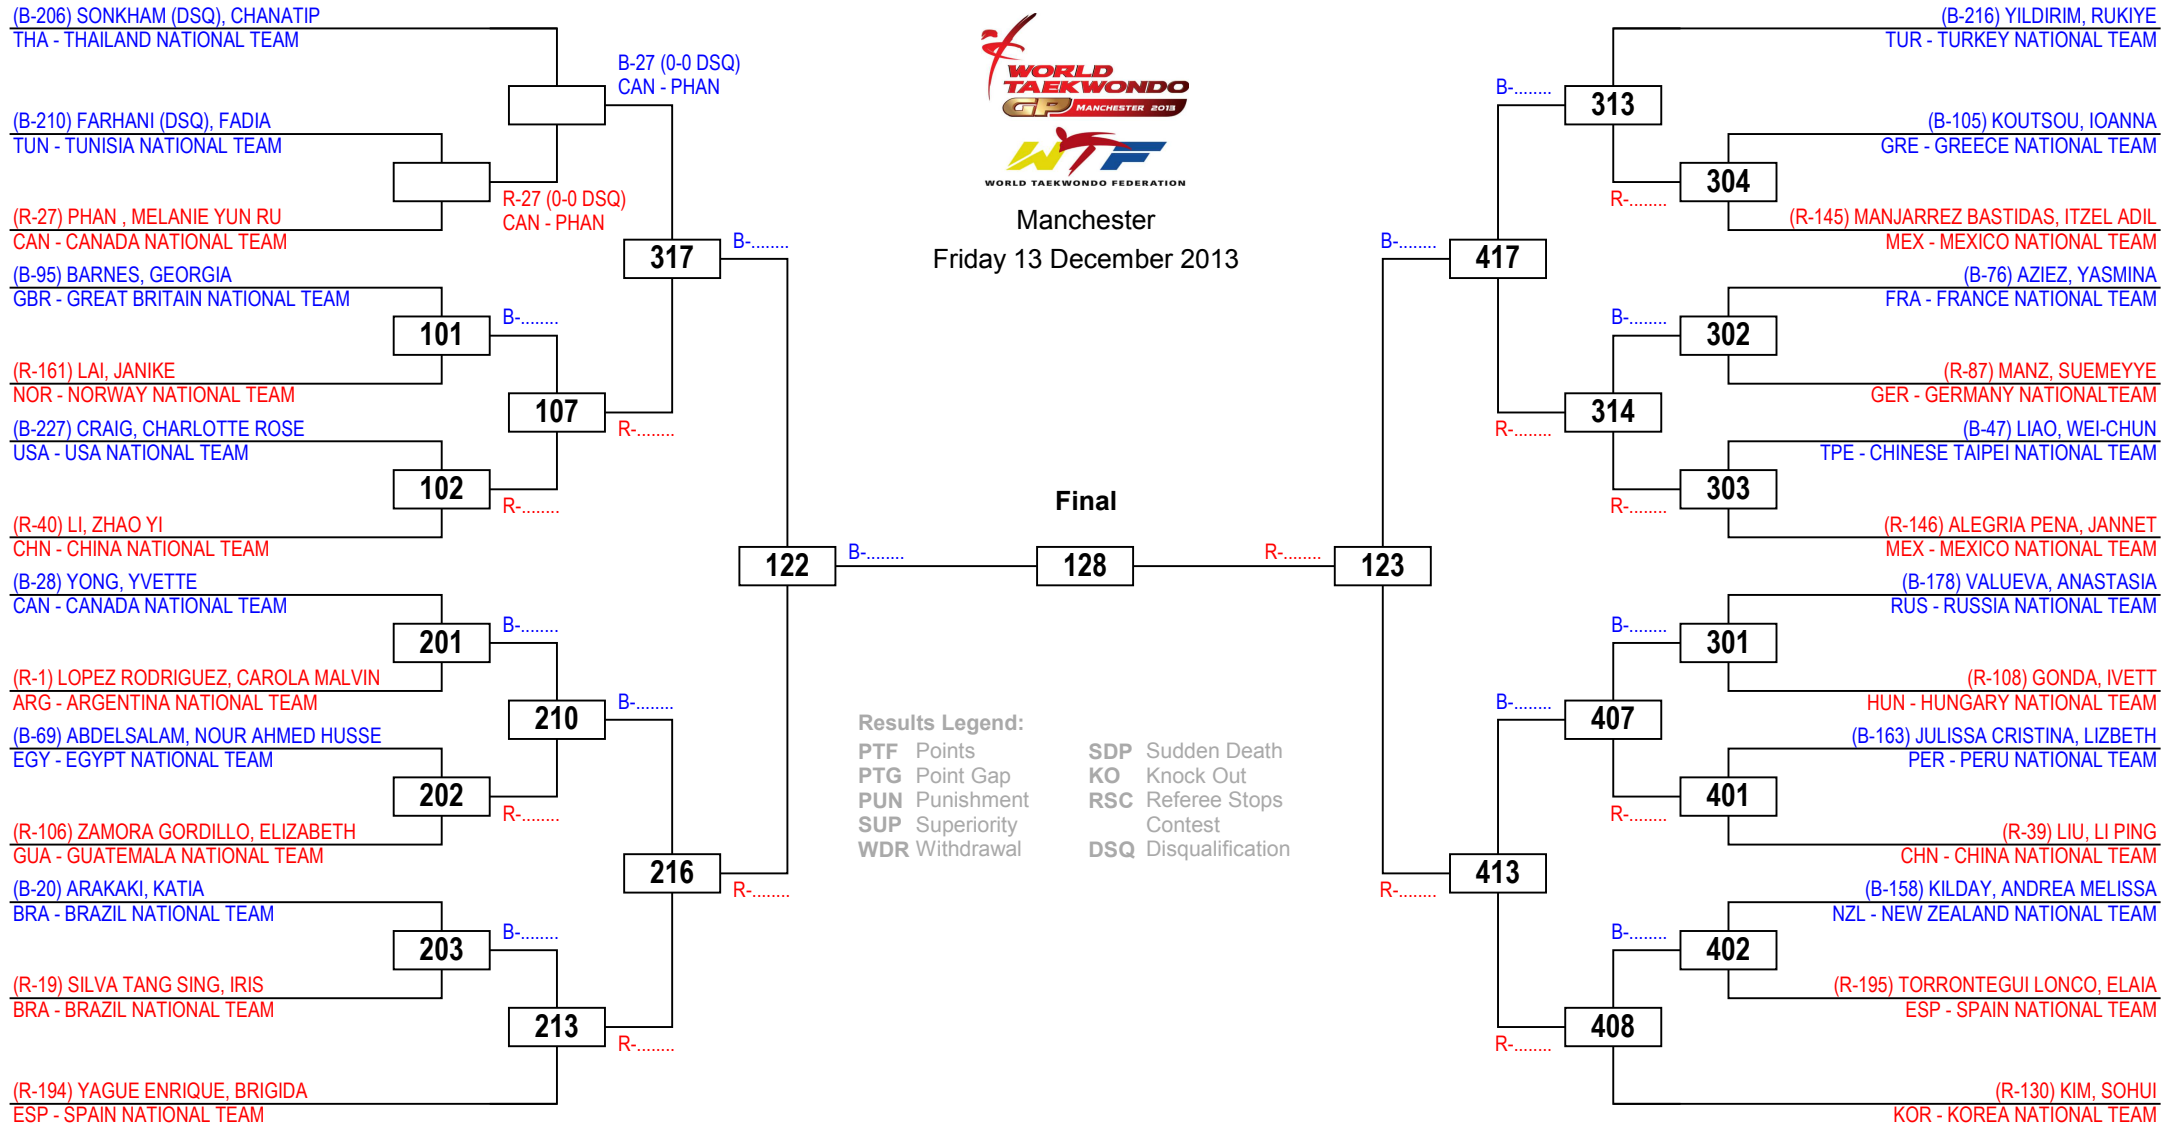

# World Taekwondo Grand Prix Manchester 2013

Seniors Female A -49

Competitors: 28

Manchester  
Friday 13 December 2013

Final

**Results Legend:**

PTF Points	SDP Sudden Death
PTG Point Gap	KO Knock Out
PUN Punishment	RSC Referee Stops Contest
SUP Superiority	DSQ Disqualification
WDR Withdrawal	

# World Taekwondo Grand Prix Manchester 2013

Seniors Male A +80

Competitors: 28

Manchester  
Friday 13 December 2013

Final

**Results Legend:**

PTF Points	SDP Sudden Death
PTG Point Gap	KO Knock Out
PUN Punishment	RSC Referee Stops Contest
SUP Superiority	DSQ Disqualification
WDR Withdrawal	

# World Taekwondo Grand Prix Manchester 2013

Seniors Female A +67

Competitors: 28

Manchester  
Friday 13 December 2013

Final

**Results Legend:**

PTF Points	SDP Sudden Death
PTG Point Gap	KO Knock Out
PUN Punishment	RSC Referee Stops Contest
SUP Superiority	DSQ Disqualification
WDR Withdrawal	