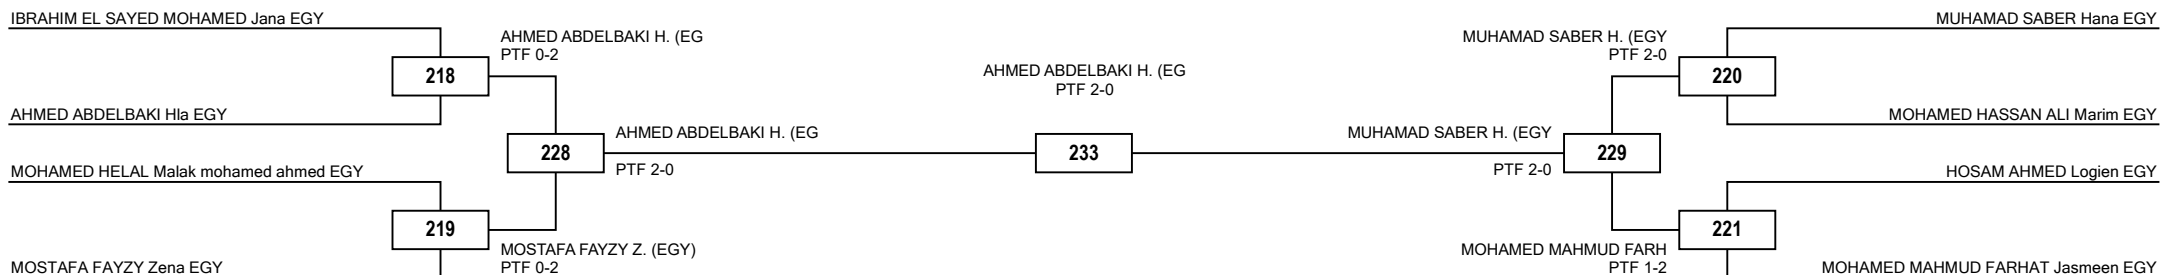

### Classification

1	Hla AHMED ABDELBAKI EGY
2	Hana MUHAMAD SABER EGY
3	Zena MOSTAFA FAYZY EGY
3	Jasmeeen MOHAMED MAHMUD FARHAT EGY

LEGEND RSC: Win by Referee Stop the Contest PTG: Win by Point Gap SUP: win by Superiority DSQ: Win by disqualification DQB: Win by Disqualification for unsportsmanlike behavior DWR: Double Withdrawal R: Round  
(x): Seed PTF: Win by final score GDP: Win by Golden Points WDR: Win by Withdrawal PUN: Win by Punitive Declaration DOB: Double disqualification for unsportsmanlike behavior DDQ: Double Disqualification