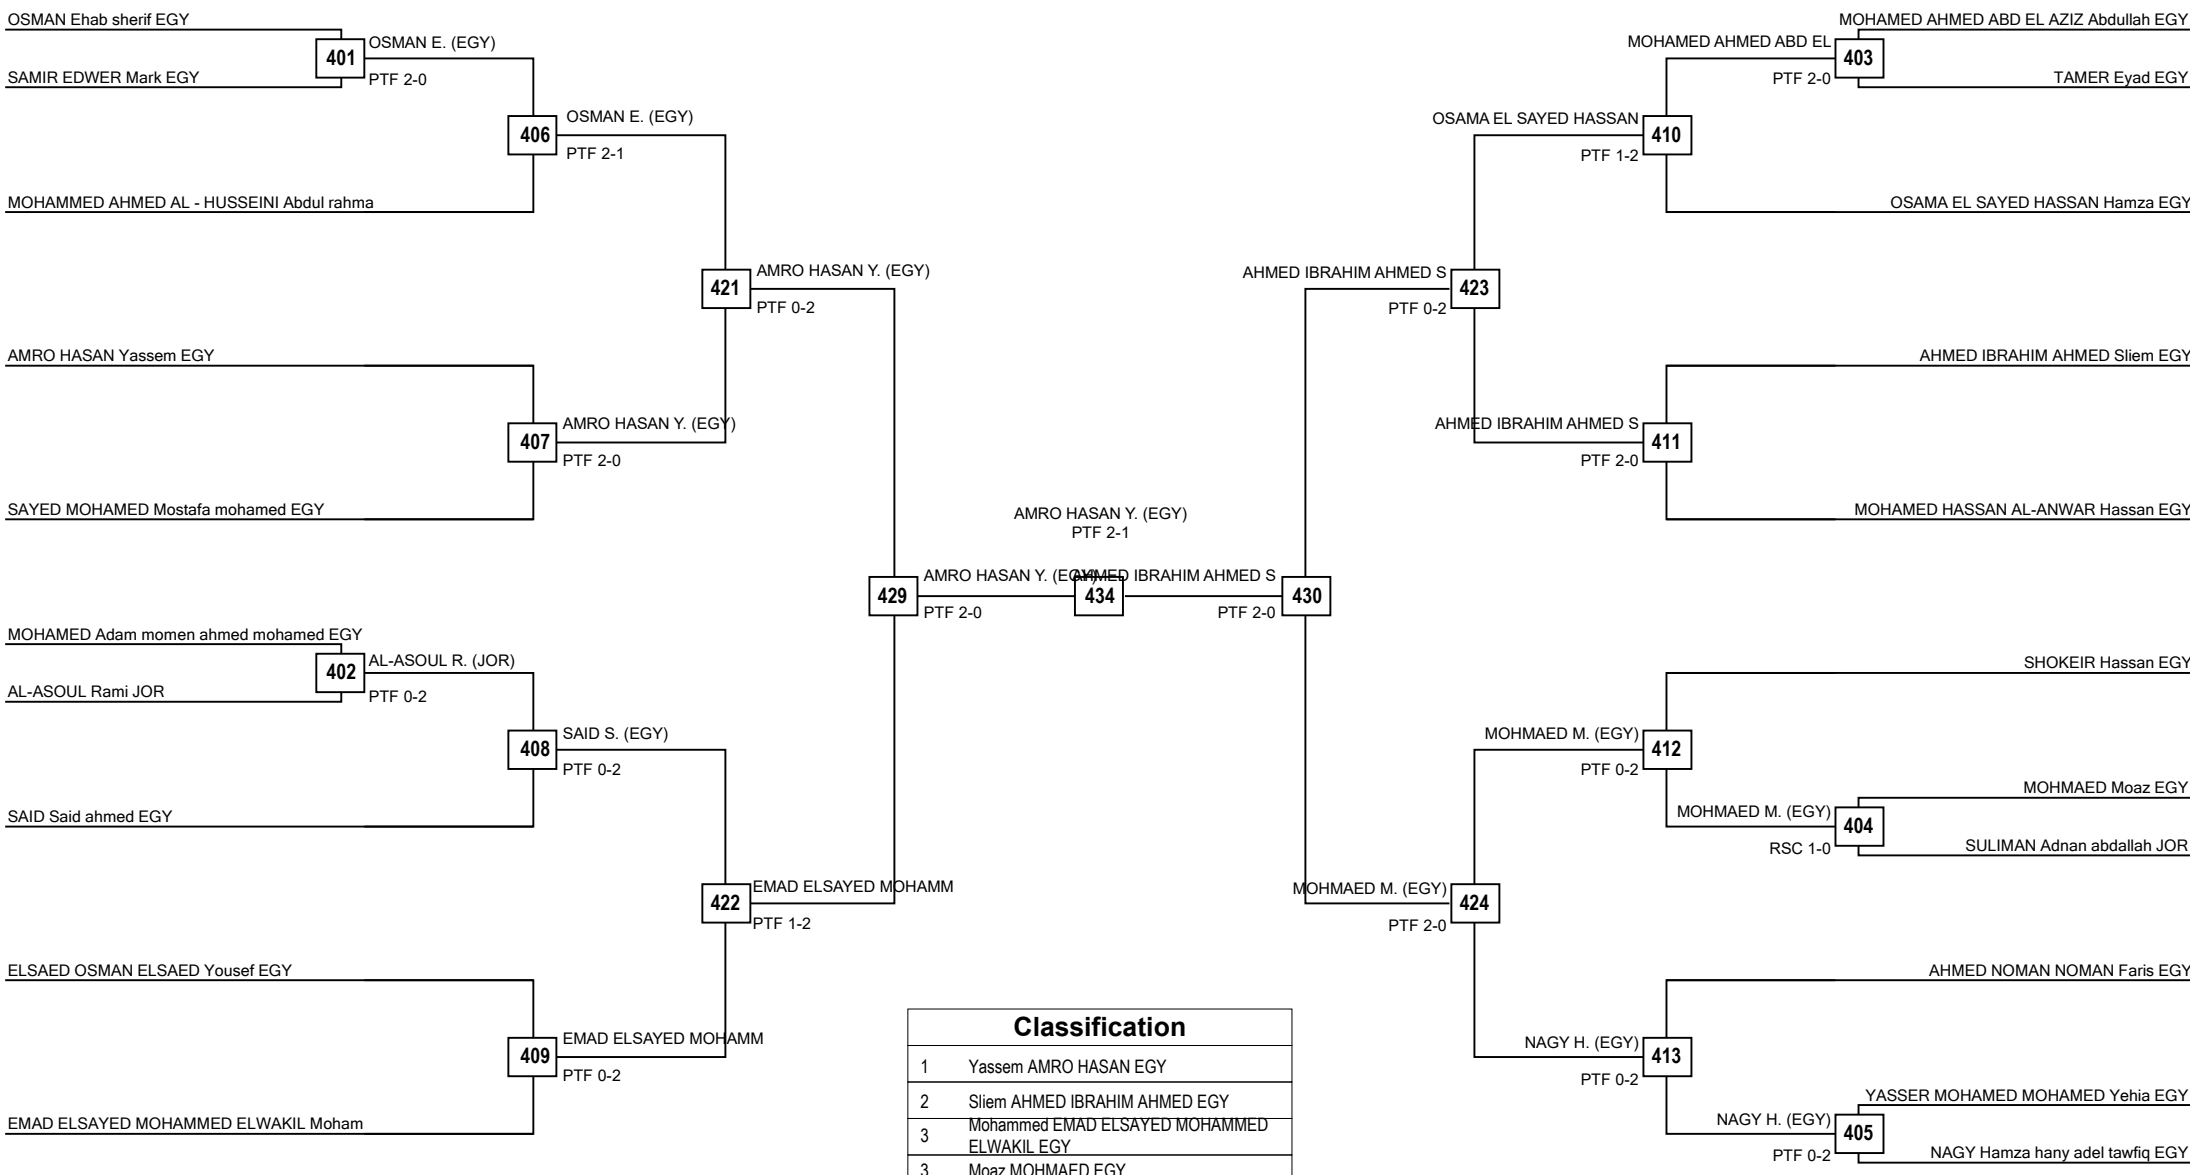

Round of 32   Round of 16   Quarterfinals   Semifinals   Final   Semifinals   Quarterfinals   Round of 16   Round of 32

LEGEND RSC: Win by Referee Stop the Contest   PTG: Win by Point Gap   SUP: win by Superiority   DSQ: Win by disqualification   DQB: Win by Disqualification for unsportsmanlike behavior   DWR: Double Withdrawal   R: Round
(x): Seed   PTF: Win by final score   GDP: Win by Golden Points   WDR: Win by Withdrawal   PUN: Win by Punitive Declaration   DOB: Double disqualification for unsportsmanlike behavior   DDQ: Double Disqualification