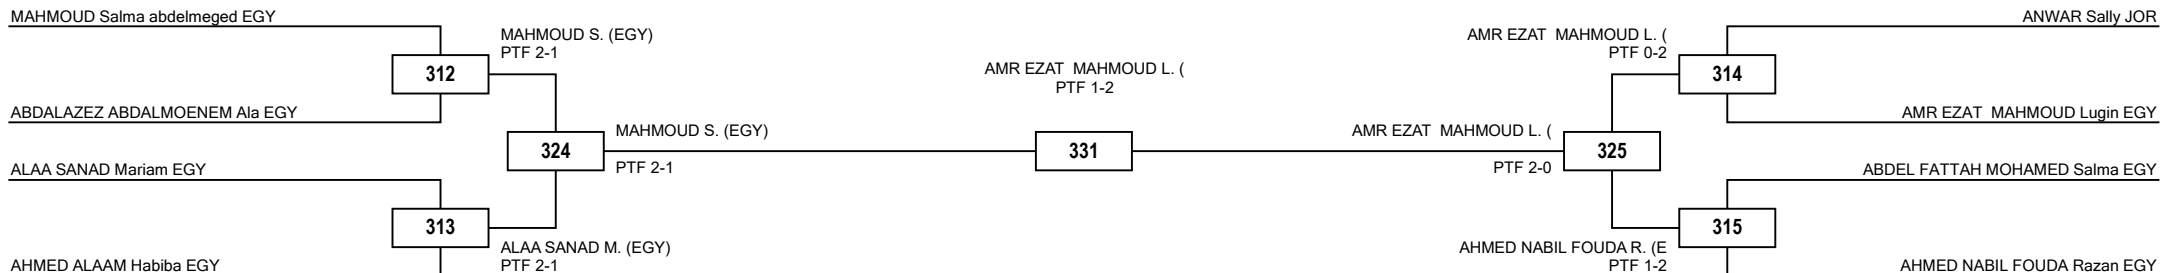

Quarterfinals

Semifinals

Final

Semifinals

Quarterfinals

Classification

1	Lugin AMR EZAT MAHMOUD EGY
2	Salma abdelmegeed MAHMOUD EGY
3	Mariam ALAA SANAD EGY
3	Razan AHMED NABIL FOUDA EGY

LEGEND RSC: Win by Referee Stop the Contest PTG: Win by Point Gap SUP: win by Superiority DSQ: Win by disqualification DQB: Win by Disqualification for unsportsmanlike behavior DWR: Double Withdrawal R: Round
(x): Seed PTF: Win by final score GDP: Win by Golden Points WDR: Win by Withdrawal PUN: Win by Punitive Declaration DOB: Double disqualification for unsportsmanlike behavior DDQ: Double Disqualification