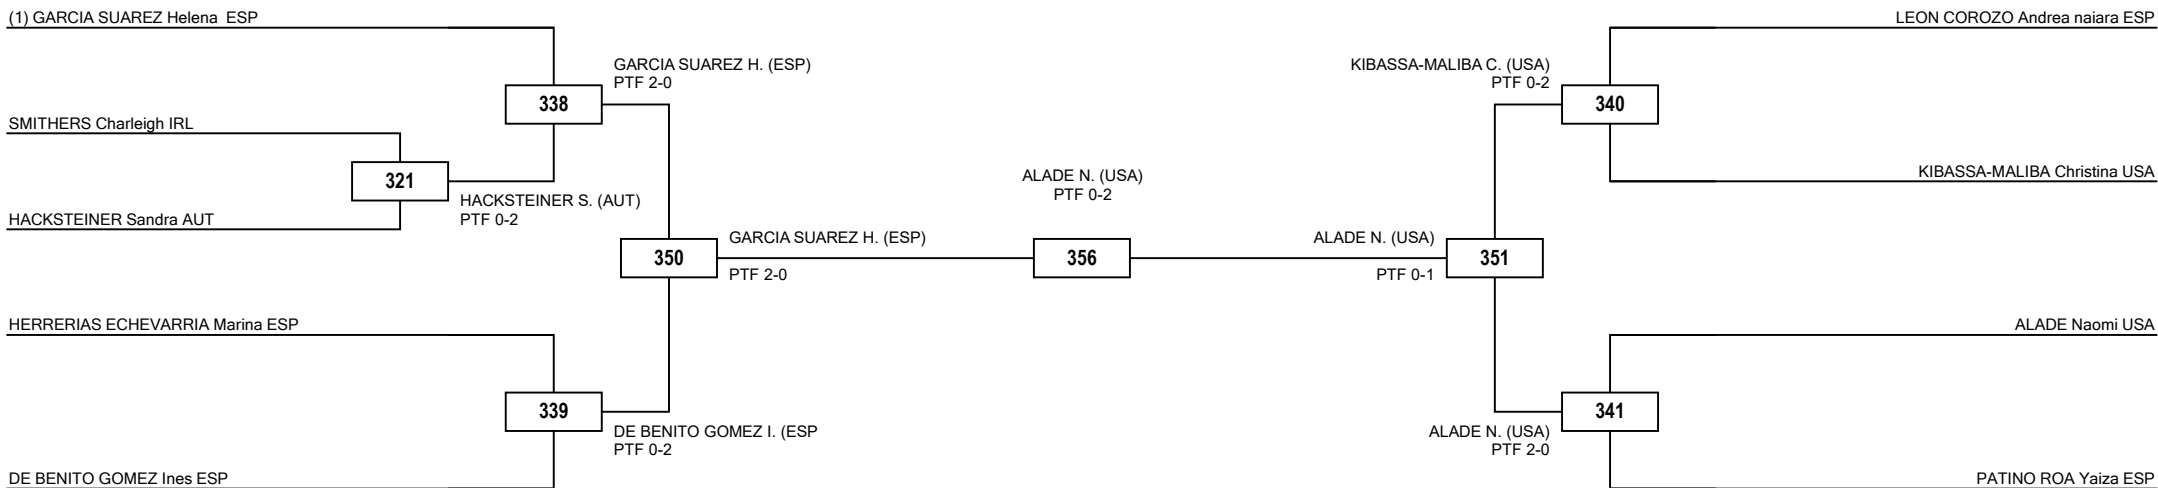

Round of 16   Quarterfinals   Semifinals   Final   Semifinals   Quarterfinals   Round of 16

Classification	
1	Naomi ALADE USA
2	Helena GARCIA SUAREZ ESP
3	Ines DE BENITO GOMEZ ESP
3	Christina KIBASSA-MALIBA USA

LEGEND RSC: Win by Referee Stop the Contest   PTG: Win by Point Gap   SUP: win by Superiority   DSQ: Win by disqualification   DQB: Win by Disqualification for unsportsmanlike behavior   DWR: Double Withdrawal   R: Round
(x): Seed   PTF: Win by final score   GDP: Win by Golden Points   WDR: Win by Withdrawal   PUN: Win by Punitive Declaration   DOB: Double disqualification for unsportsmanlike behavior   DDQ: Double Disqualification