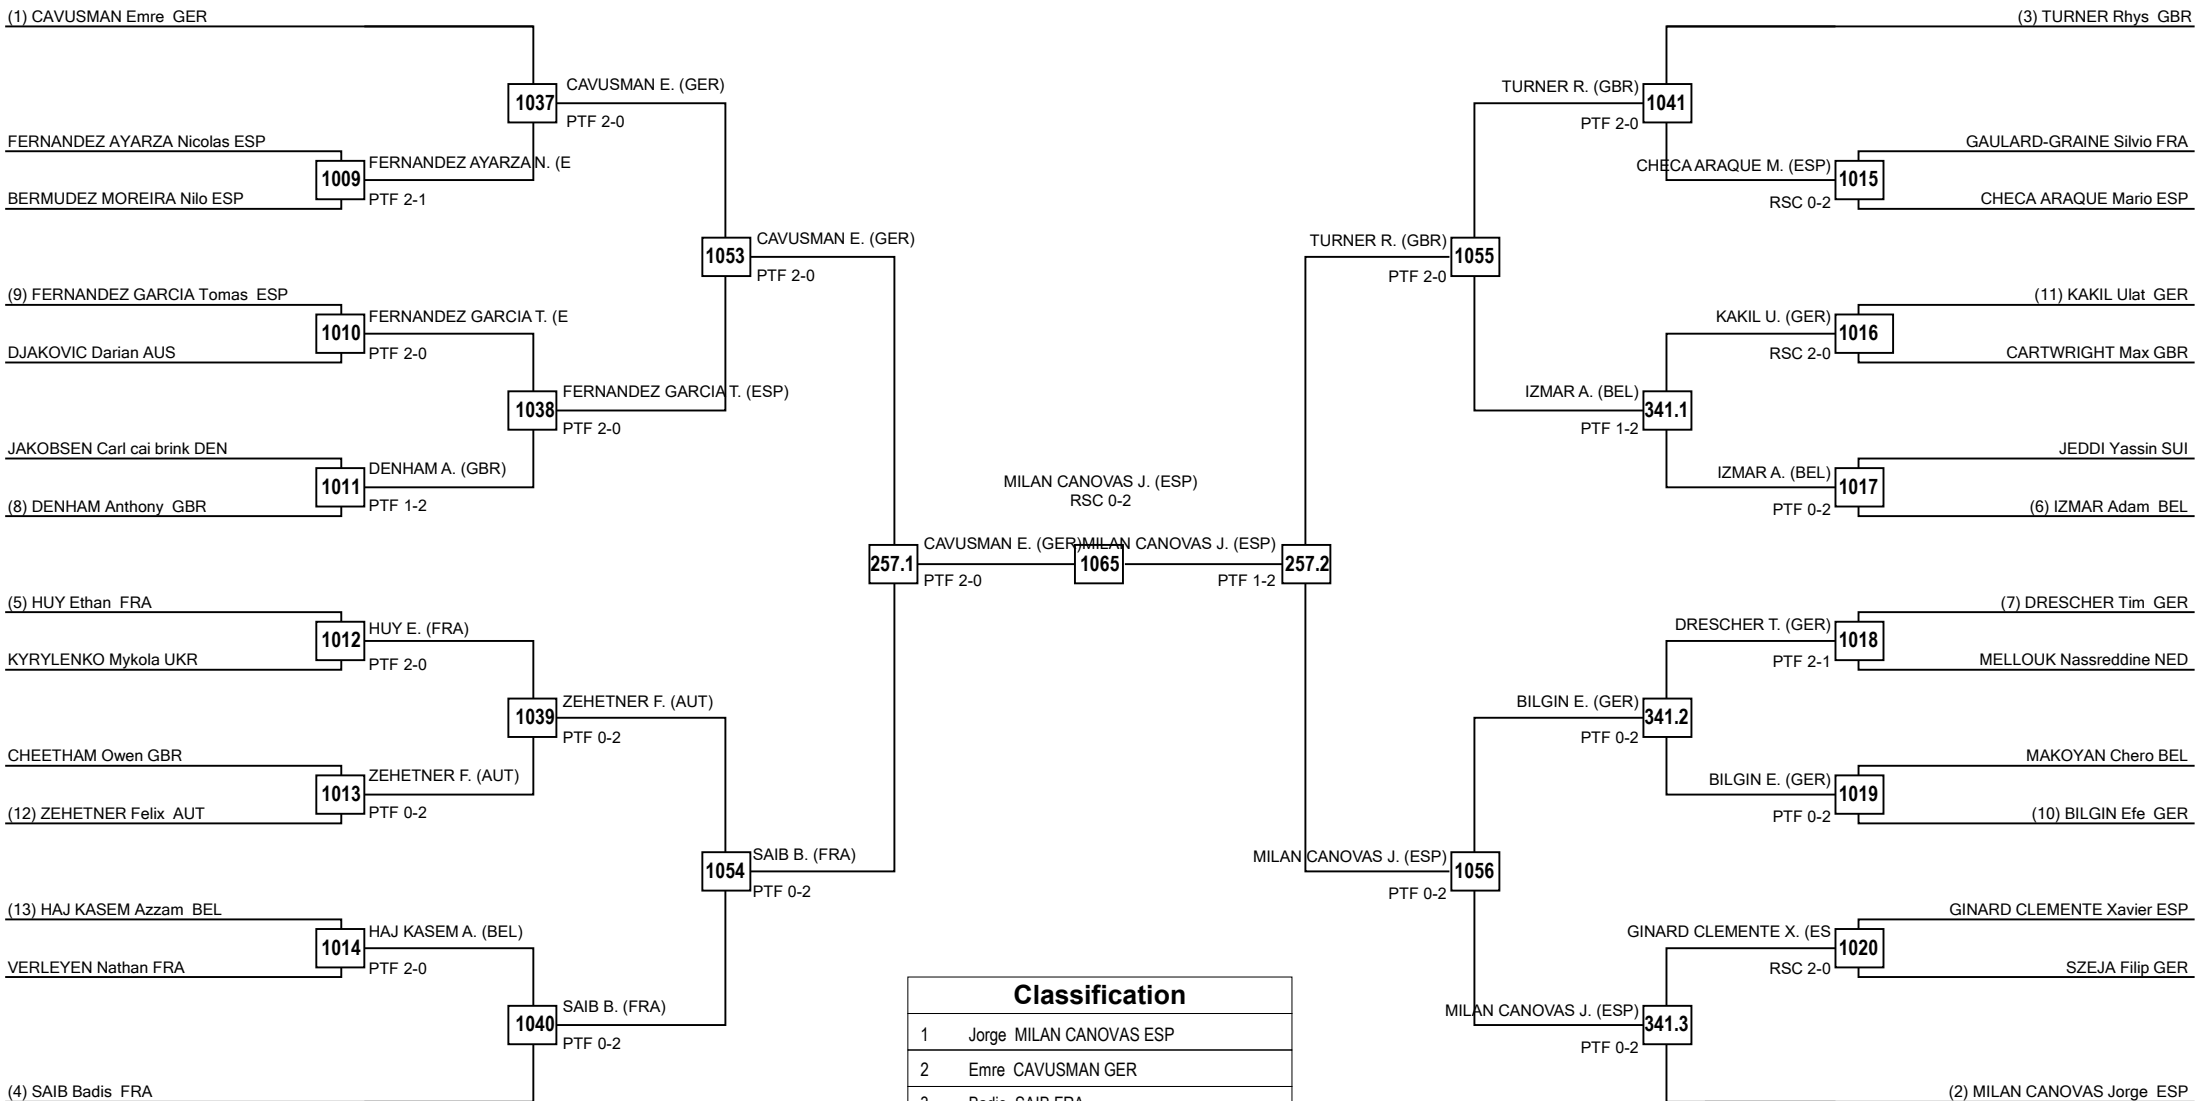

Round of 32   Round of 16   Quarterfinals   Semifinals   Final   Semifinals   Quarterfinals   Round of 16   Round of 32

Classification	
1	Jorge MILAN CANOVAS ESP
2	Emre CAVUSMAN GER
3	Badis SAIB FRA
3	Rhys TURNER GBR

LEGEND RSC: Win by Referee Stop the Contest   PTG: Win by Point Gap   SUP: win by Superiority   DSQ: Win by disqualification   DQB: Win by Disqualification for unsportsmanlike behavior   DWR: Double Withdrawal   R: Round
(x): Seed   PTF: Win by final score   GDP: Win by Golden Points   WDR: Win by Withdrawal   PUN: Win by Punitive Declaration   DOB: Double disqualification for unsportsmanlike behavior   DDQ: Double Disqualification