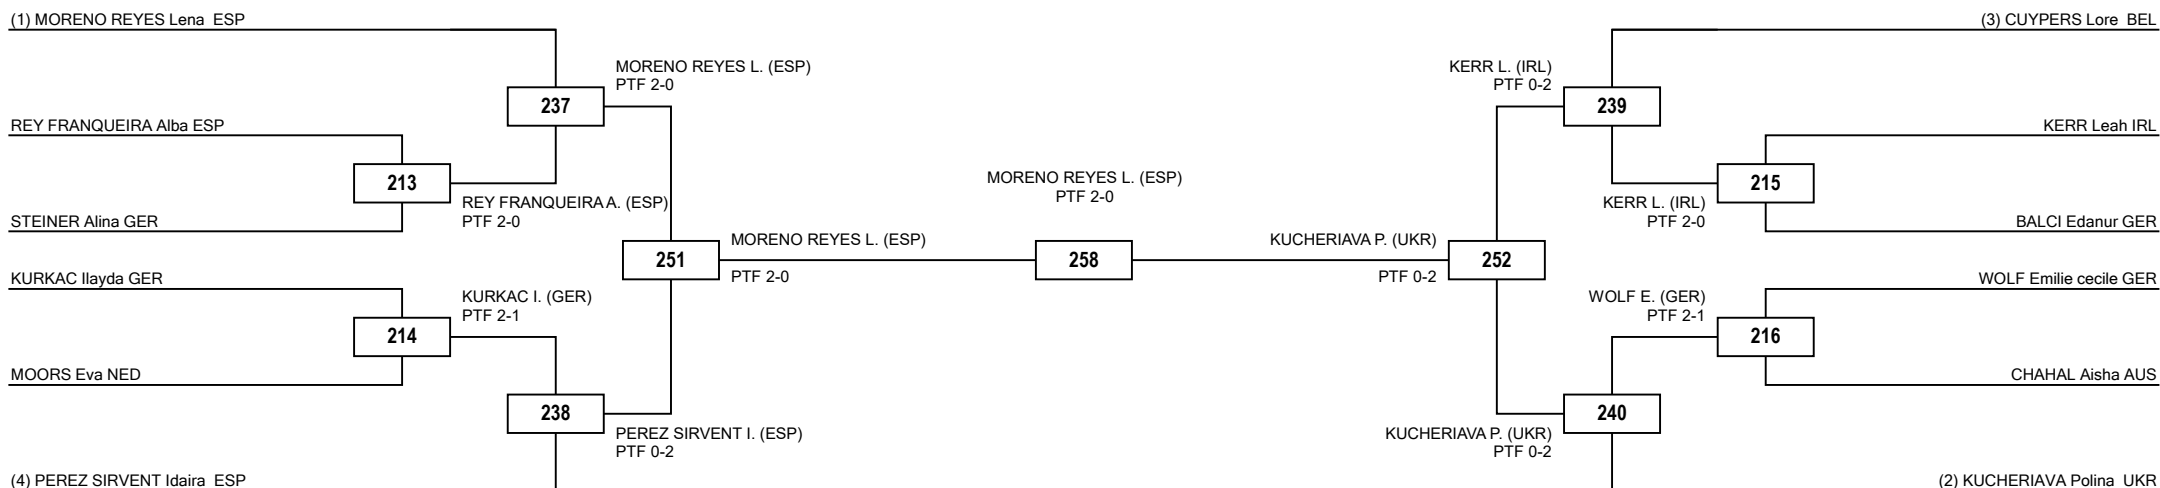

Round of 16   Quarterfinals   Semifinals   Final   Semifinals   Quarterfinals   Round of 16

Classification	
1	Lena MORENO REYES ESP
2	Polina KUCHERIAVA UKR
3	Idaira PEREZ SIRVENT ESP
3	Leah KERR IRL

LEGEND RSC: Win by Referee Stop the Contest   PTG: Win by Point Gap   SUP: win by Superiority   DSQ: Win by disqualification   DQB: Win by Disqualification for unsportsmanlike behavior   DWR: Double Withdrawal   R: Round
(x): Seed   PTF: Win by final score   GDP: Win by Golden Points   WDR: Win by Withdrawal   PUN: Win by Punitive Declaration   DOB: Double disqualification for unsportsmanlike behavior   DDQ: Double Disqualification