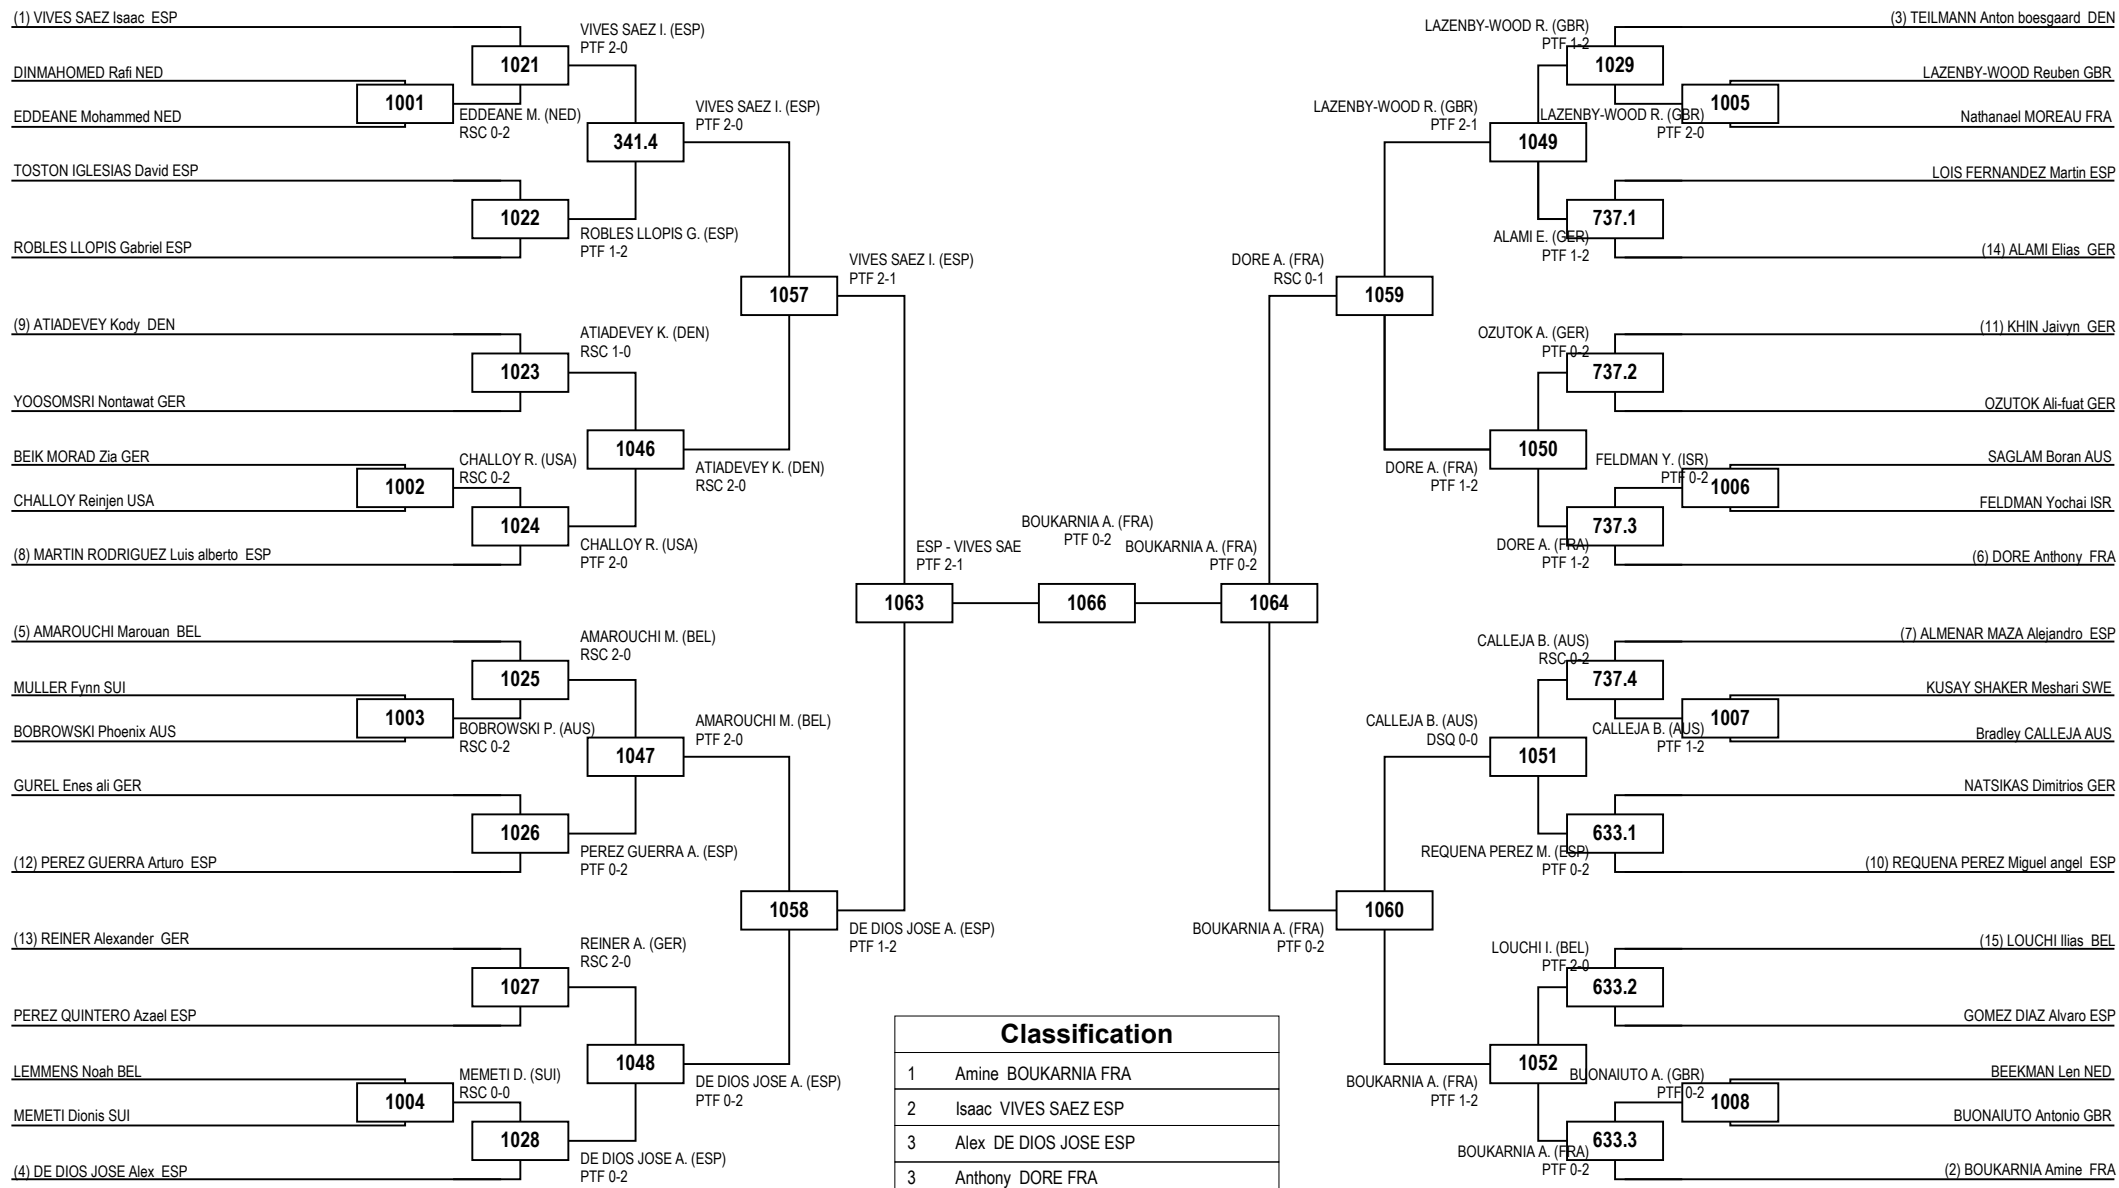

Round of 64   Round of 32   Round of 16   Quarterfinals   Semifinals   Final   Semifinals   Quarterfinals   Round of 16   Round of 32   Round of 64

LEGEND RSC: Win by Referee Stop the Contest   PTG: Win by Point Gap   SUP: win by Superiority   DSQ: Win by disqualification   DQB: Win by Disqualification for unsportsmanlike behavior   DWR: Double Withdrawal   R: Round
(x): Seed   PTF: Win by final score   GDP: Win by Golden Points   WDR: Win by Withdrawal   PUN: Win by Punitive Declaration   DOB: Double disqualification for unsportsmanlike behavior   DDQ: Double Disqualification