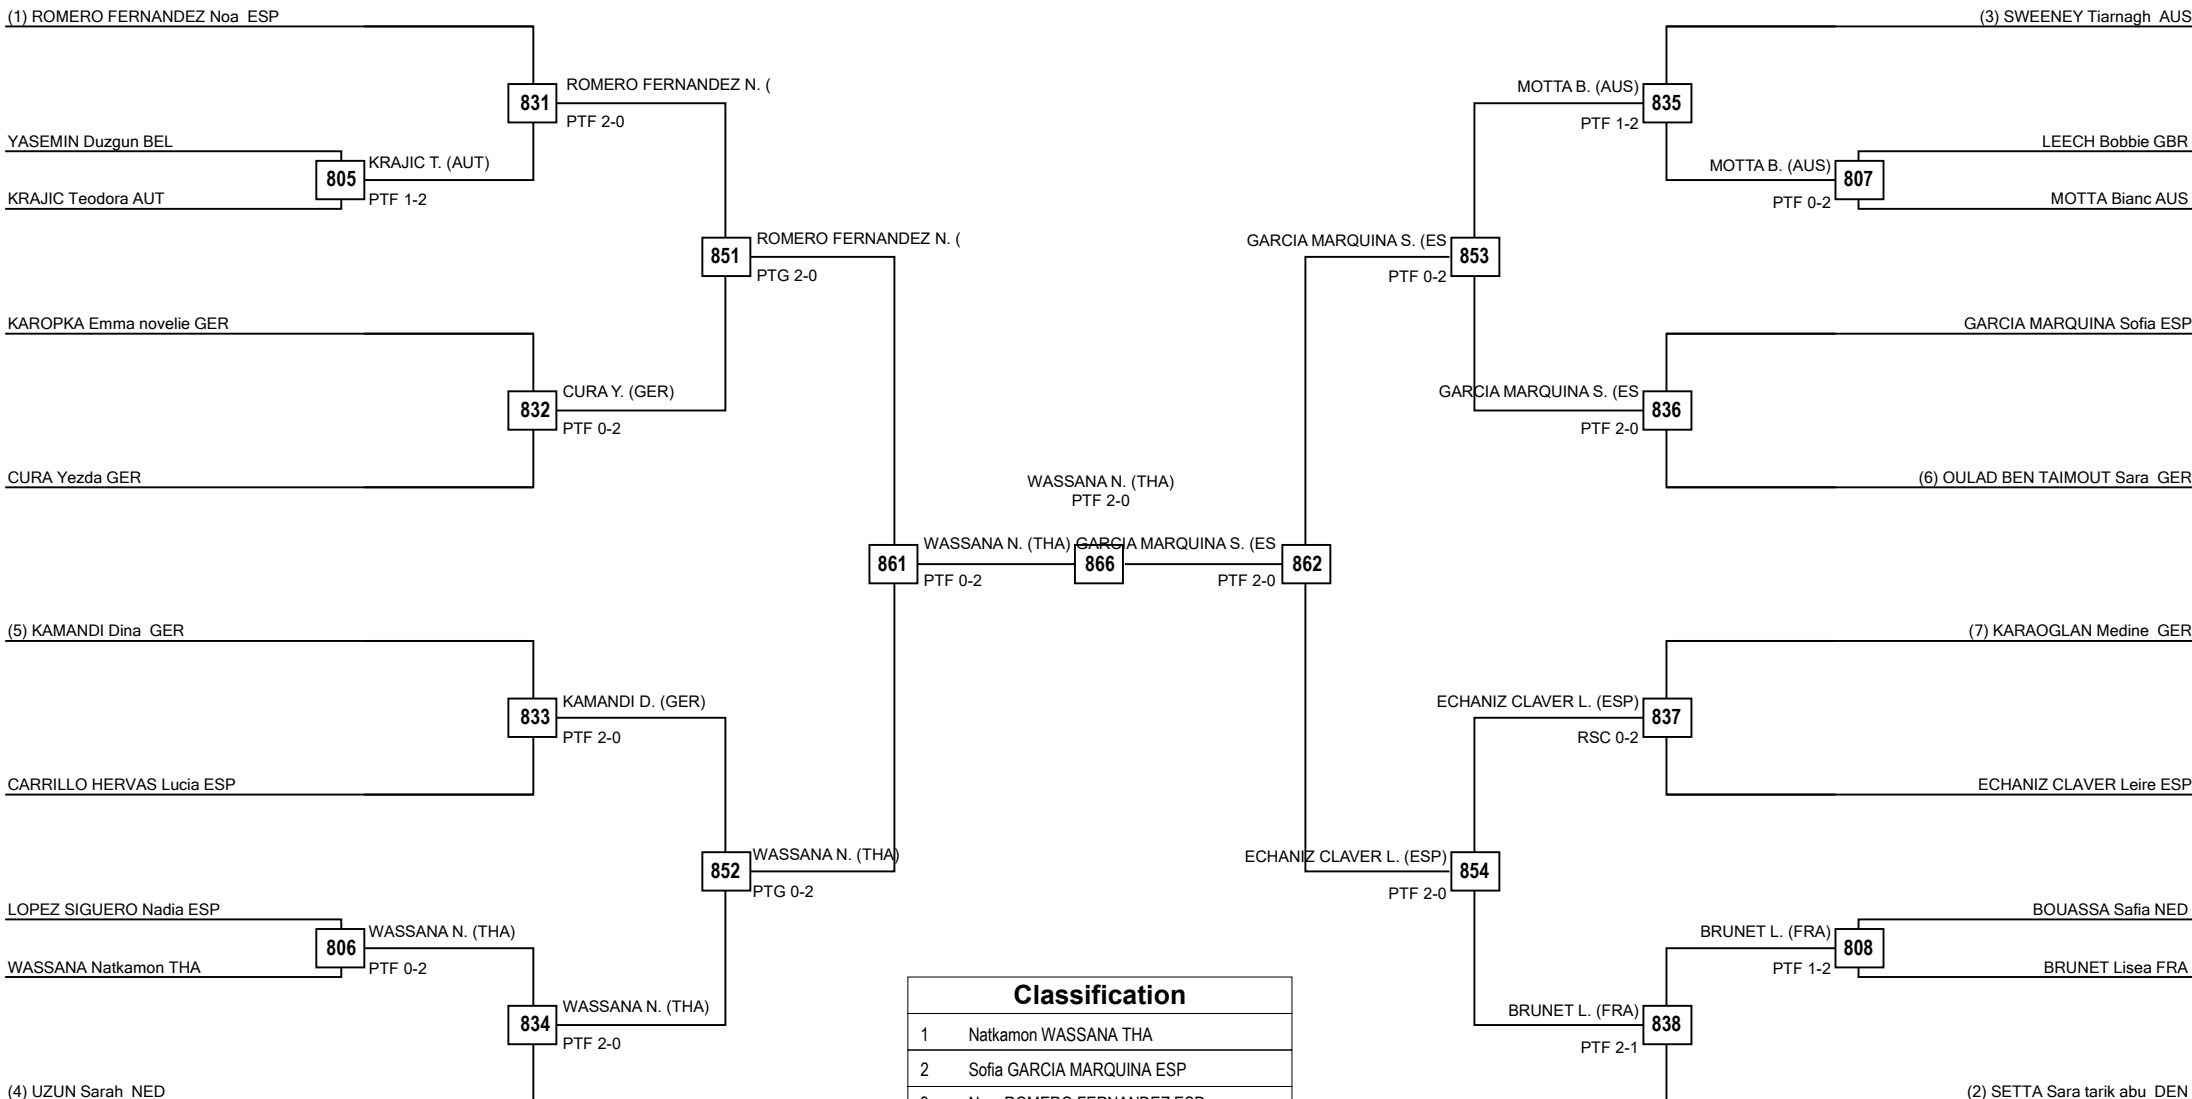

Round of 32   Round of 16   Quarterfinals   Semifinals   Final   Semifinals   Quarterfinals   Round of 16   Round of 32

LEGEND RSC: Win by Referee Stop the Contest   PTF: Win by Point Gap   SUP: win by Superiority   DSQ: Win by disqualification   DQB: Win by Disqualification for unsportsmanlike behavior   DWR: Double Withdrawal   R: Round
(x): Seed   PTF: Win by final score   GDP: Win by Golden Points   WDR: Win by Withdrawal   PUN: Win by Punitive Declaration   DOB: Double disqualification for unsportsmanlike behavior   DDQ: Double Disqualification