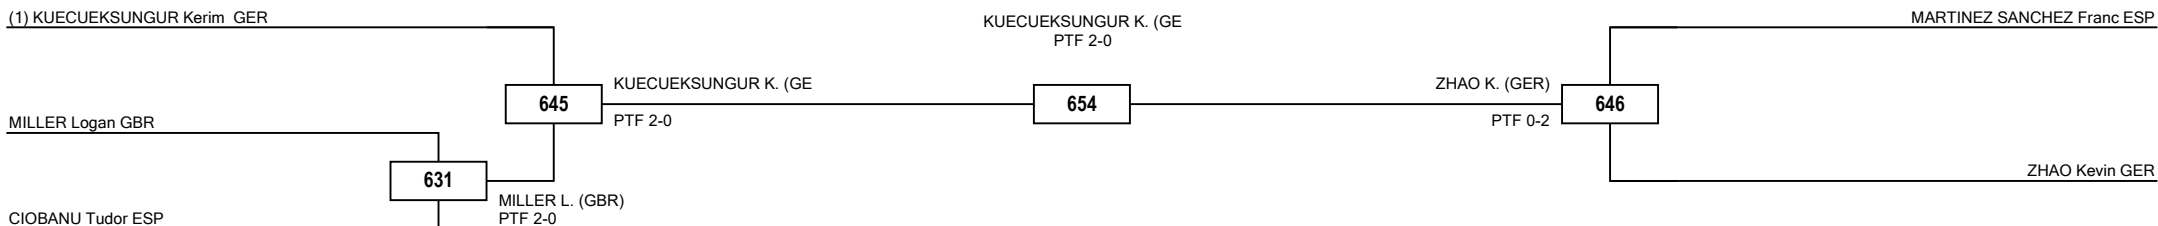

Quarterfinals

Semifinals

Final

Semifinals

Quarterfinals

Classification	
1	Kerim KUECUEKSUNGUR GER
2	Kevin ZHAO GER
3	Logan MILLER GBR
3	Franc MARTINEZ SANCHEZ ESP

LEGEND RSC: Win by Referee Stop the Contest PTG: Win by Point Gap SUP: win by Superiority DSQ: Win by disqualification DQB: Win by Disqualification for unsportsmanlike behavior DWR: Double Withdrawal R: Round
(x): Seed PTF: Win by final score GDP: Win by Golden Points WDR: Win byWithdrawal PUN: Win by Punitive Declaration DOB: Double disqualification for unsportsmanlike behavior DDQ: Double Disqualification