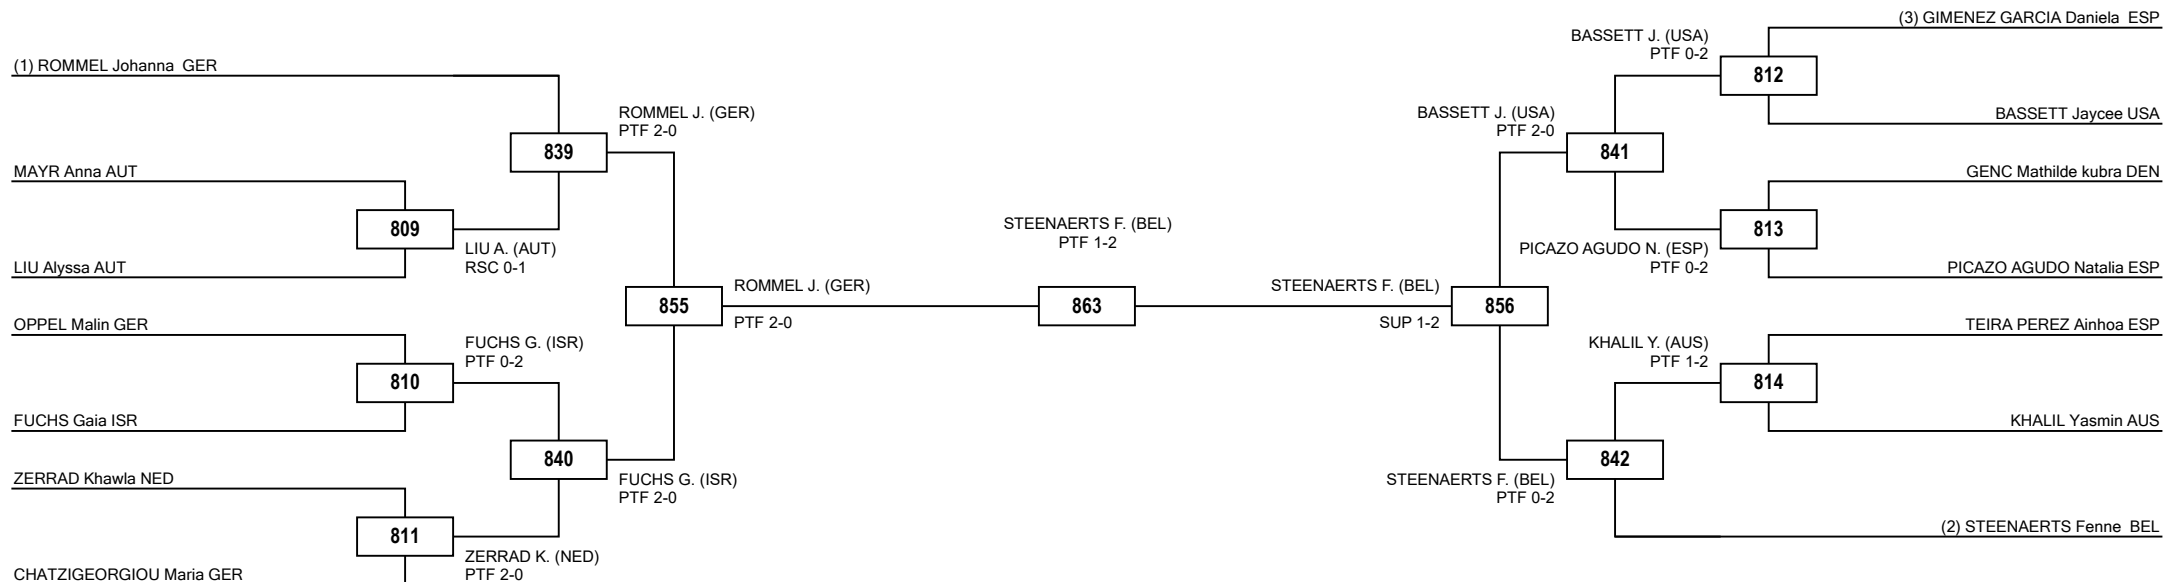

Round of 16   Quarterfinals   Semifinals   Final   Semifinals   Quarterfinals   Round of 16

Classification	
1	Fenne STEENAERTS BEL
2	Johanna ROMMEL GER
3	Gaia FUCHS ISR
3	Jaycee BASSETT USA

LEGEND RSC: Win by Referee Stop the Contest   PTG: Win by Point Gap   SUP: win by Superiority   DSQ: Win by disqualification   DQB: Win by Disqualification for unsportsmanlike behavior   DWR: Double Withdrawal   R: Round
(x): Seed   PTF: Win by final score   GDP: Win by Golden Points   WDR: Win by Withdrawal   PUN: Win by Punitive Declaration   DOB: Double disqualification for unsportsmanlike behavior   DDQ: Double Disqualification