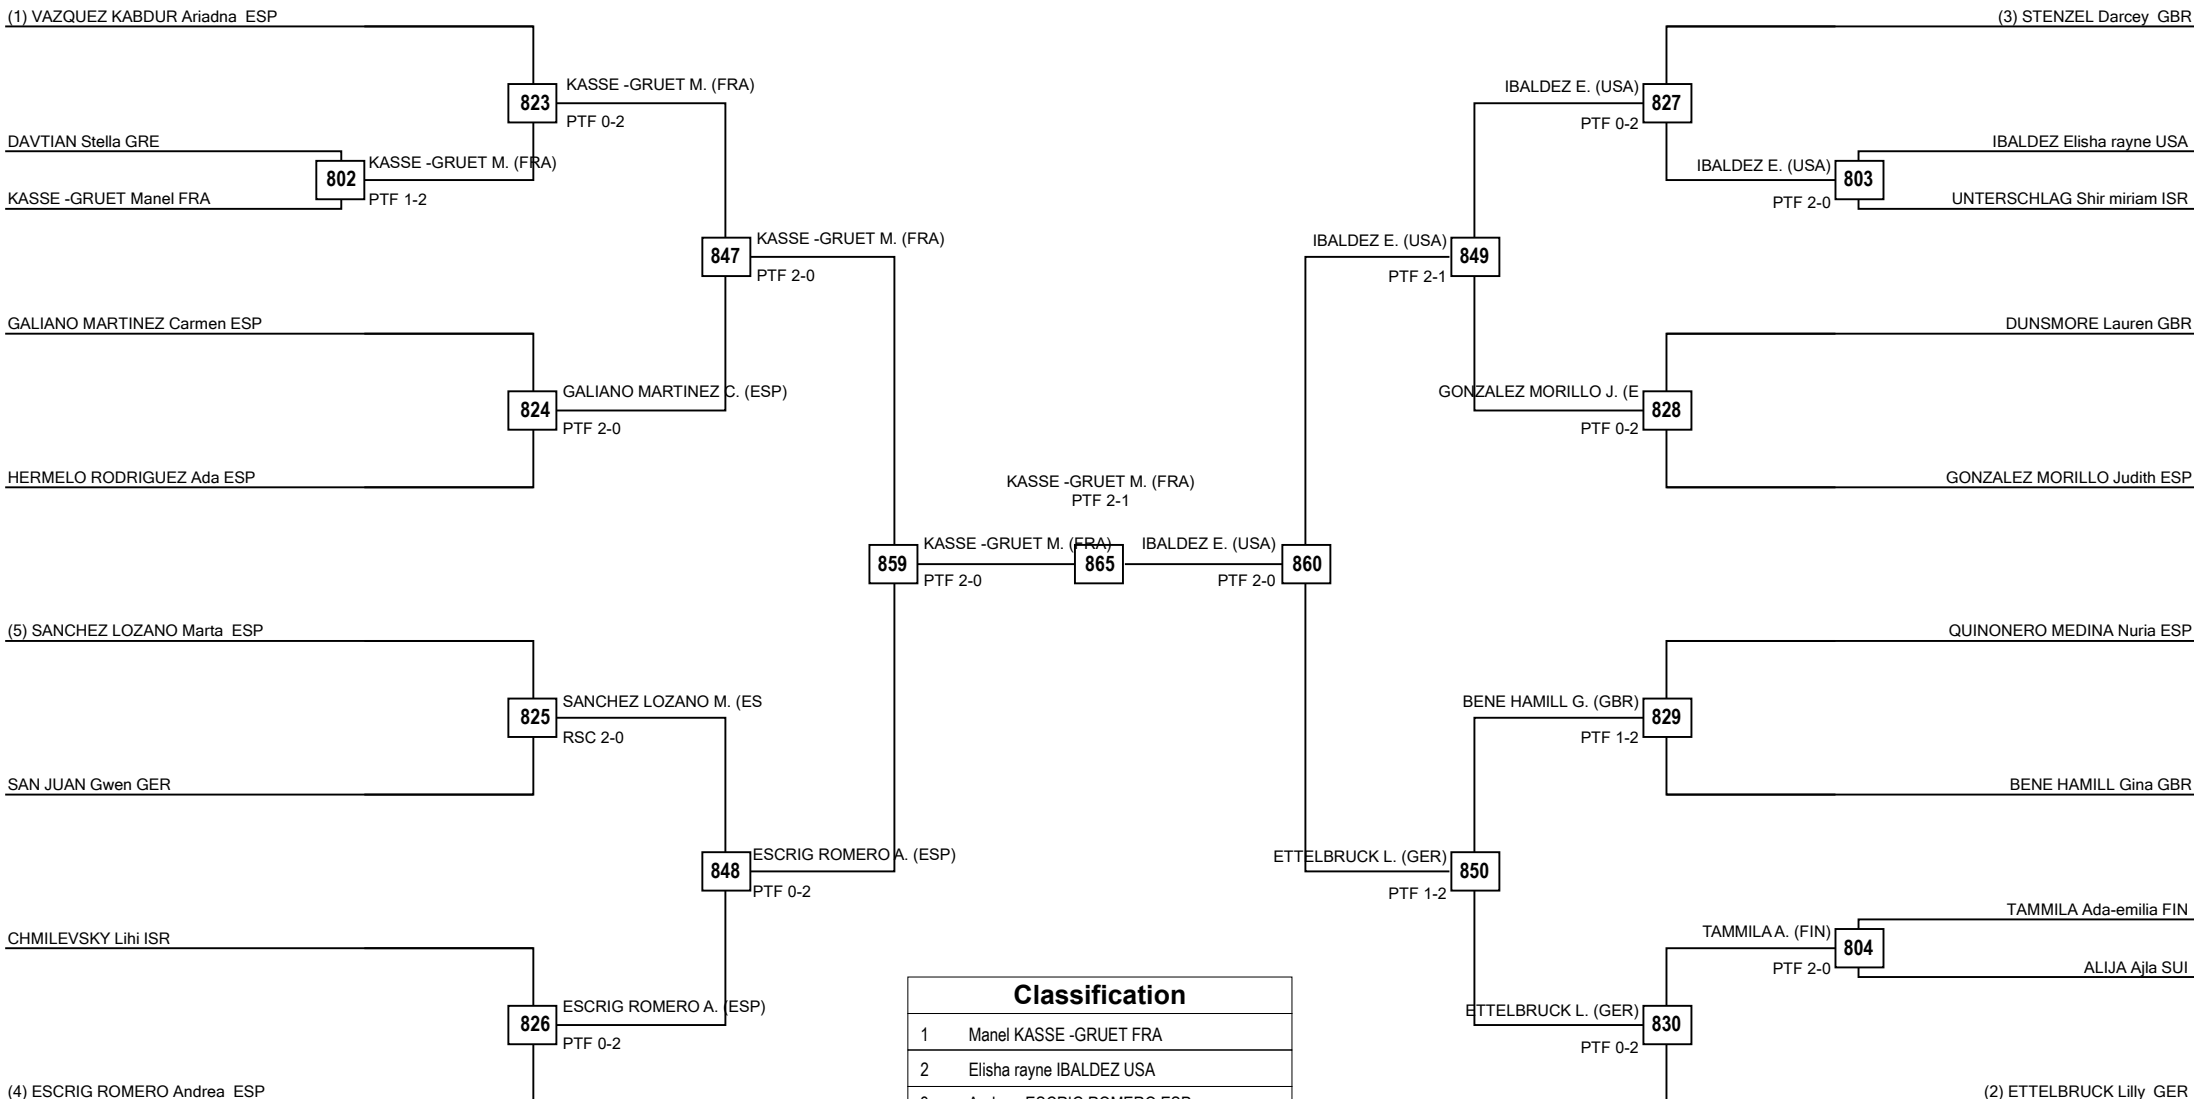

Round of 32   Round of 16   Quarterfinals   Semifinals   Final   Semifinals   Quarterfinals   Round of 16   Round of 32

LEGEND RSC: Win by Referee Stop the Contest   PTG: Win by Point Gap   SUP: win by Superiority   DSQ: Win by disqualification   DQB: Win by Disqualification for unsportsmanlike behavior   DWR: Double Withdrawal   R: Round
(x): Seed   PTF: Win by final score   GDP: Win by Golden Points   WDR: Win byWithdrawal   PUN: Win by Punitive Declaration   DOB: Double disqualification for unsportsmanlike behavior   DDQ: Double Disqualification