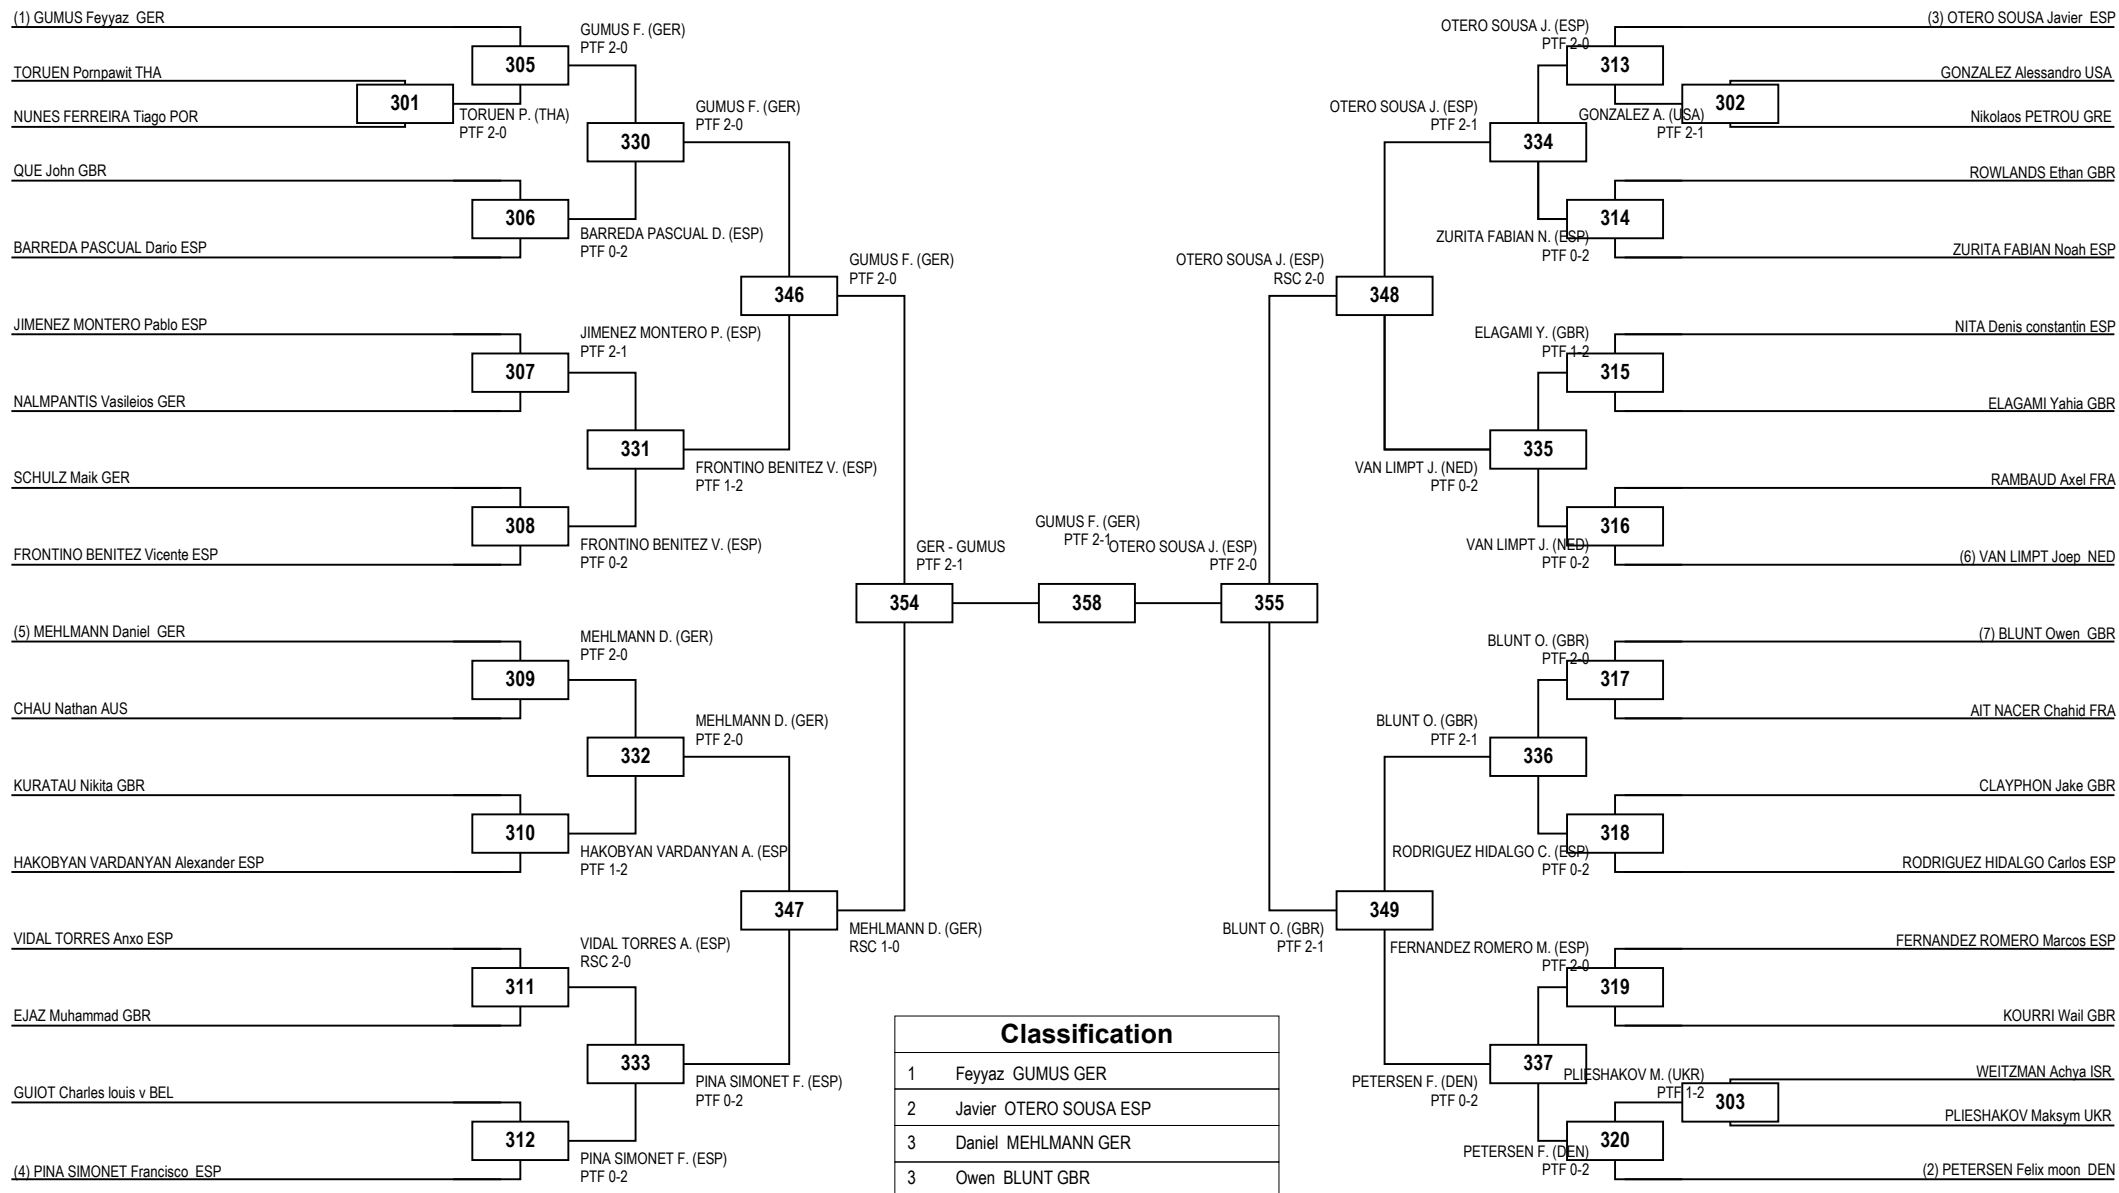

Round of 64   Round of 32   Round of 16   Quarterfinals   Semifinals   Final   Semifinals   Quarterfinals   Round of 16   Round of 32   Round of 64

LEGEND RSC: Win by Referee Stop the Contest   PTG: Win by Point Gap   SUP: win by Superiority   DSQ: Win by disqualification   DQB: Win by Disqualification for unsportsmanlike behavior   DWR: Double Withdrawal   R: Round
(x): Seed   PTF: Win by final score   GDP: Win by Golden Points   WDR: Win by Withdrawal   PUN: Win by Punitive Declaration   DOB: Double disqualification for unsportsmanlike behavior   DDQ: Double Disqualification