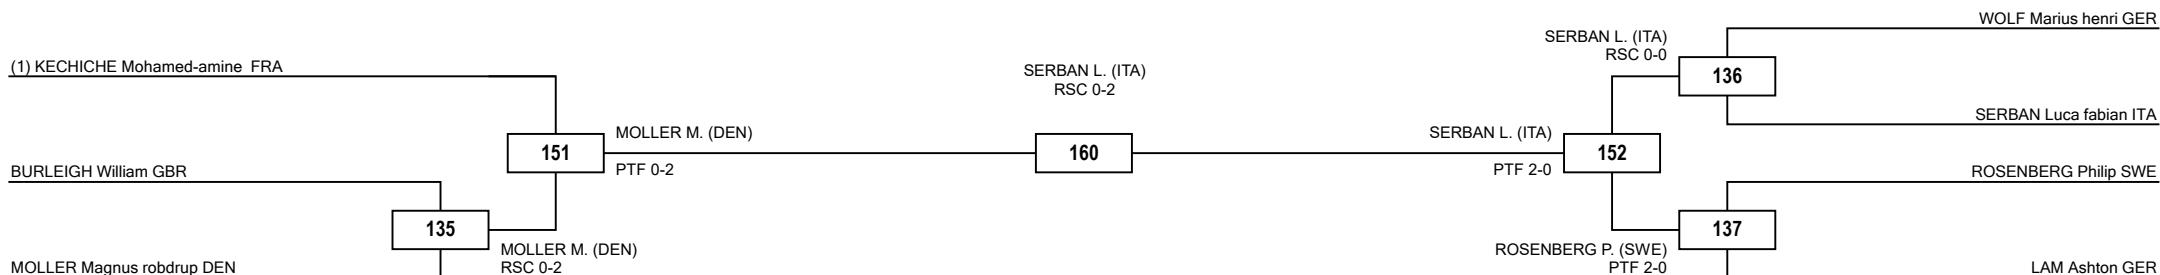

Quarterfinals

Semifinals

Final

Semifinals

Quarterfinals

Classification

1	Luca fabian SERBAN ITA
2	Magnus robdrup MOLLER DEN
3	Mohamed-amine KECHICHE FRA
3	Philip ROSENBERG SWE