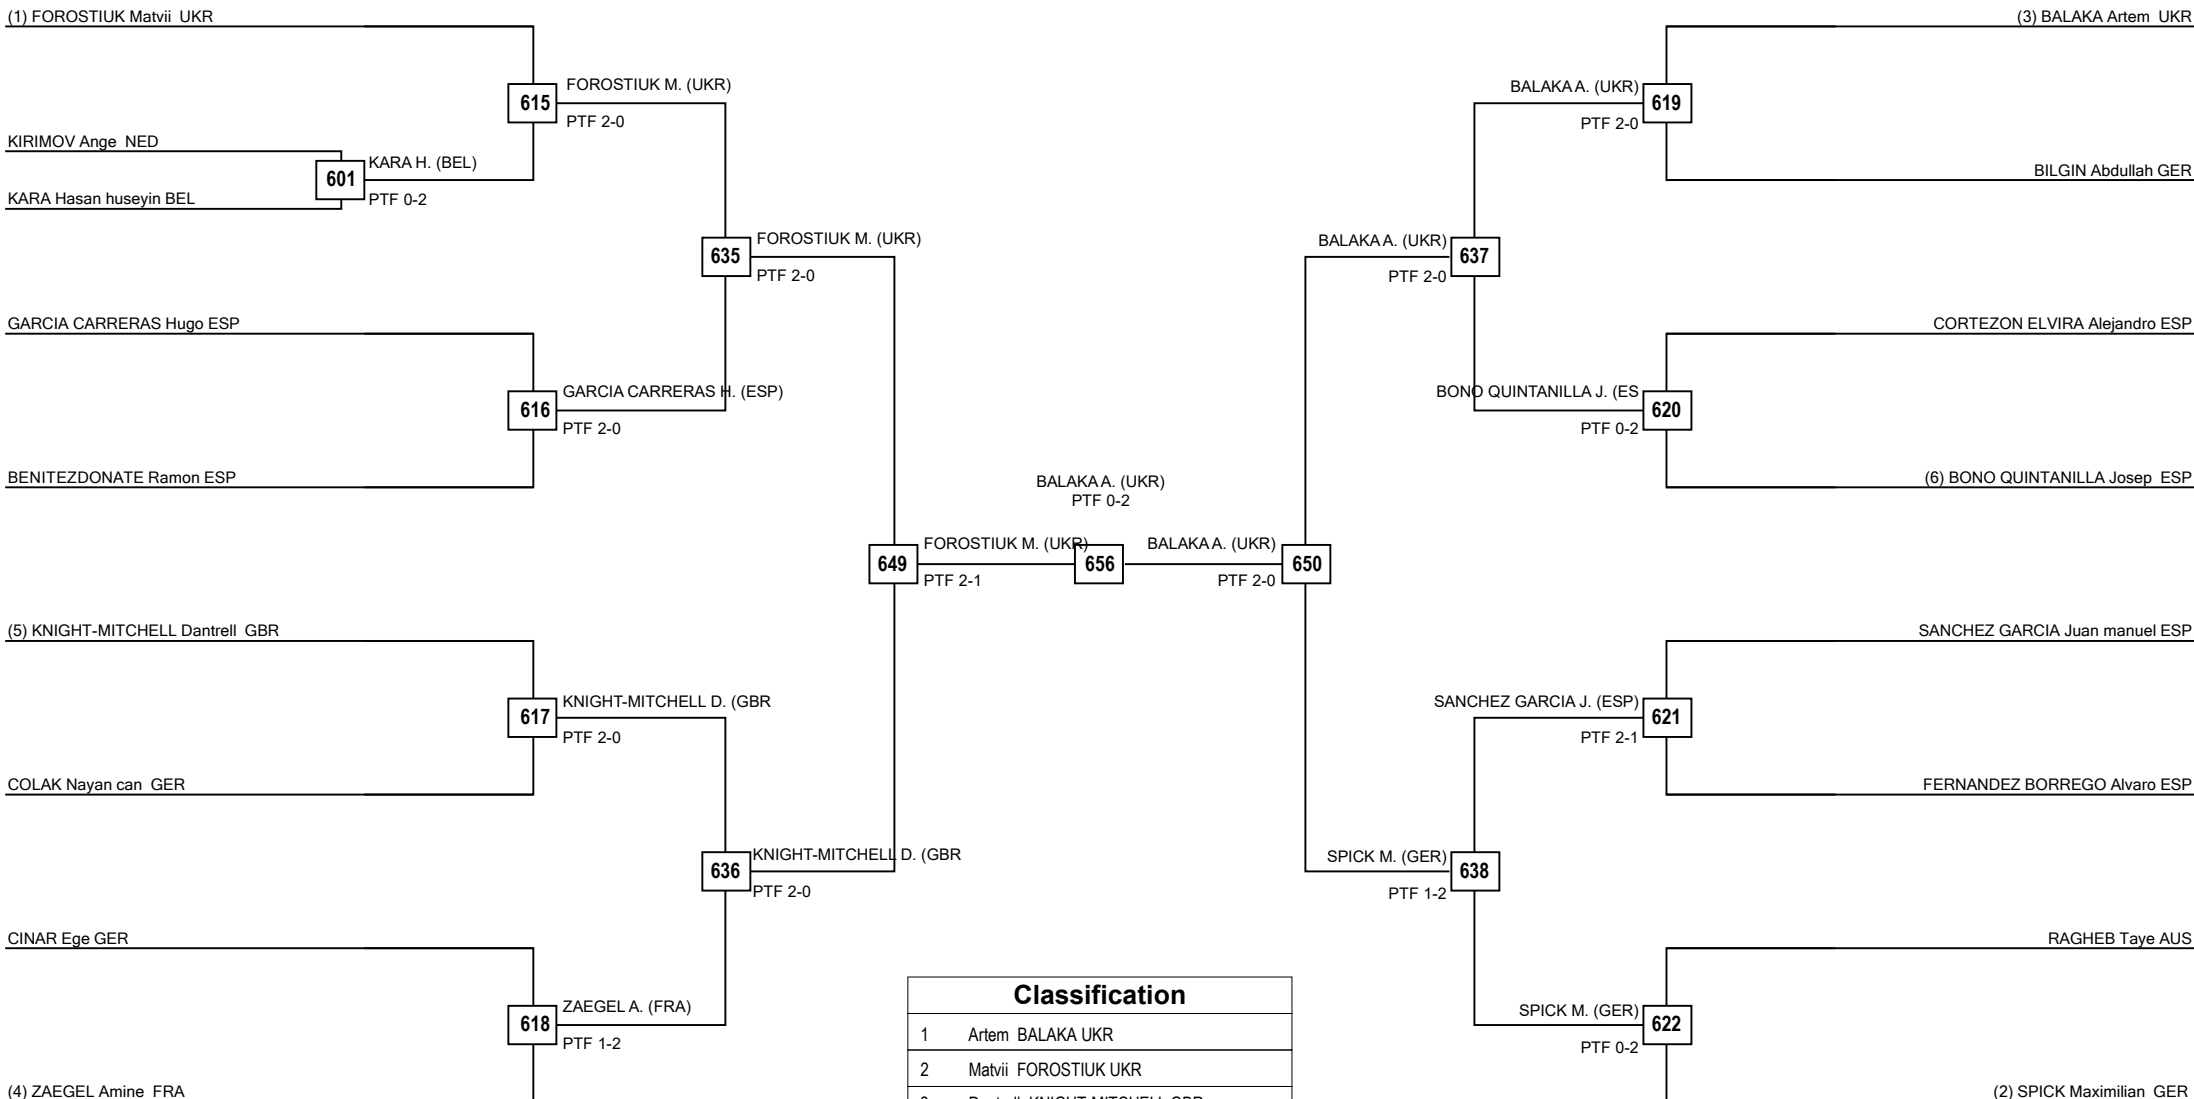

Round of 32   Round of 16   Quarterfinals   Semifinals   Final   Semifinals   Quarterfinals   Round of 16   Round of 32

Classification	
1	Artem BALAKA UKR
2	Matvii FOROSTIUK UKR
3	Dantrell KNIGHT-MITCHELL GBR
3	Maximilian SPICK GER

LEGEND RSC: Win by Referee Stop the Contest   PTG: Win by Point Gap   SUP: win by Superiority   DSQ: Win by disqualification   DQB: Win by Disqualification for unsportsmanlike behavior   DWR: Double Withdrawal   R: Round
(x): Seed   PTF: Win by final score   GDP: Win by Golden Points   WDR: Win by Withdrawal   PUN: Win by Punitive Declaration   DOB: Double disqualification for unsportsmanlike behavior   DDQ: Double Disqualification