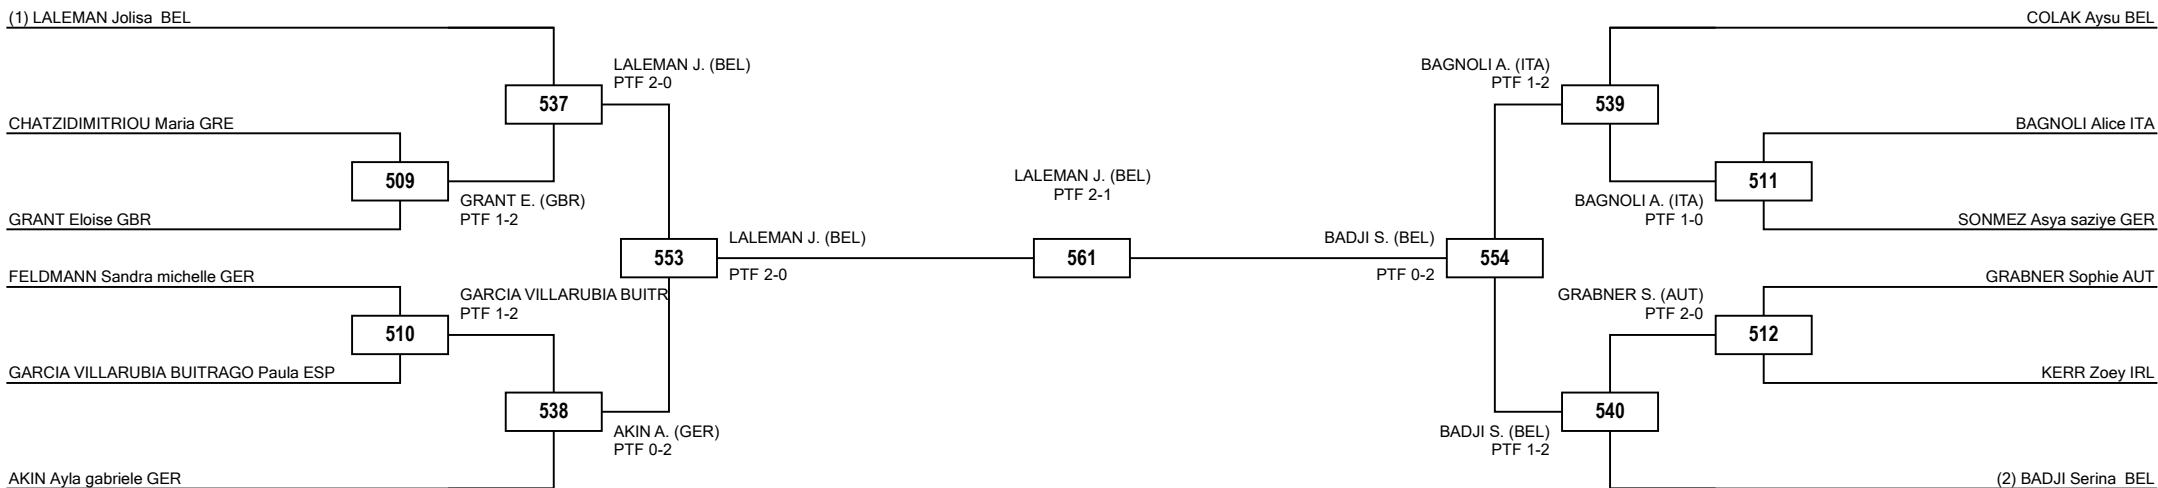

Round of 16   Quarterfinals   Semifinals   Final   Semifinals   Quarterfinals   Round of 16

Classification	
1	Jolisa LALEMAN BEL
2	Serina BADJI BEL
3	Ayla gabriele AKIN GER
3	Alice BAGNOLI ITA

LEGEND   RSC: Win by Referee Stop the Contest   PTG: Win by Point Gap   SUP: win by Superiority   DSQ: Win by disqualification   DQB: Win by Disqualification for unsportsmanlike behavior   DWR: Double Withdrawal   R: Round
(x): Seed   PTF: Win by final score   GDP: Win by Golden Points   WDR: Win byWithdrawal   PUN: Win by Punitive Declaration   DOB: Double disqualification for unsportsmanlike behavior   DDQ: Double Disqualification