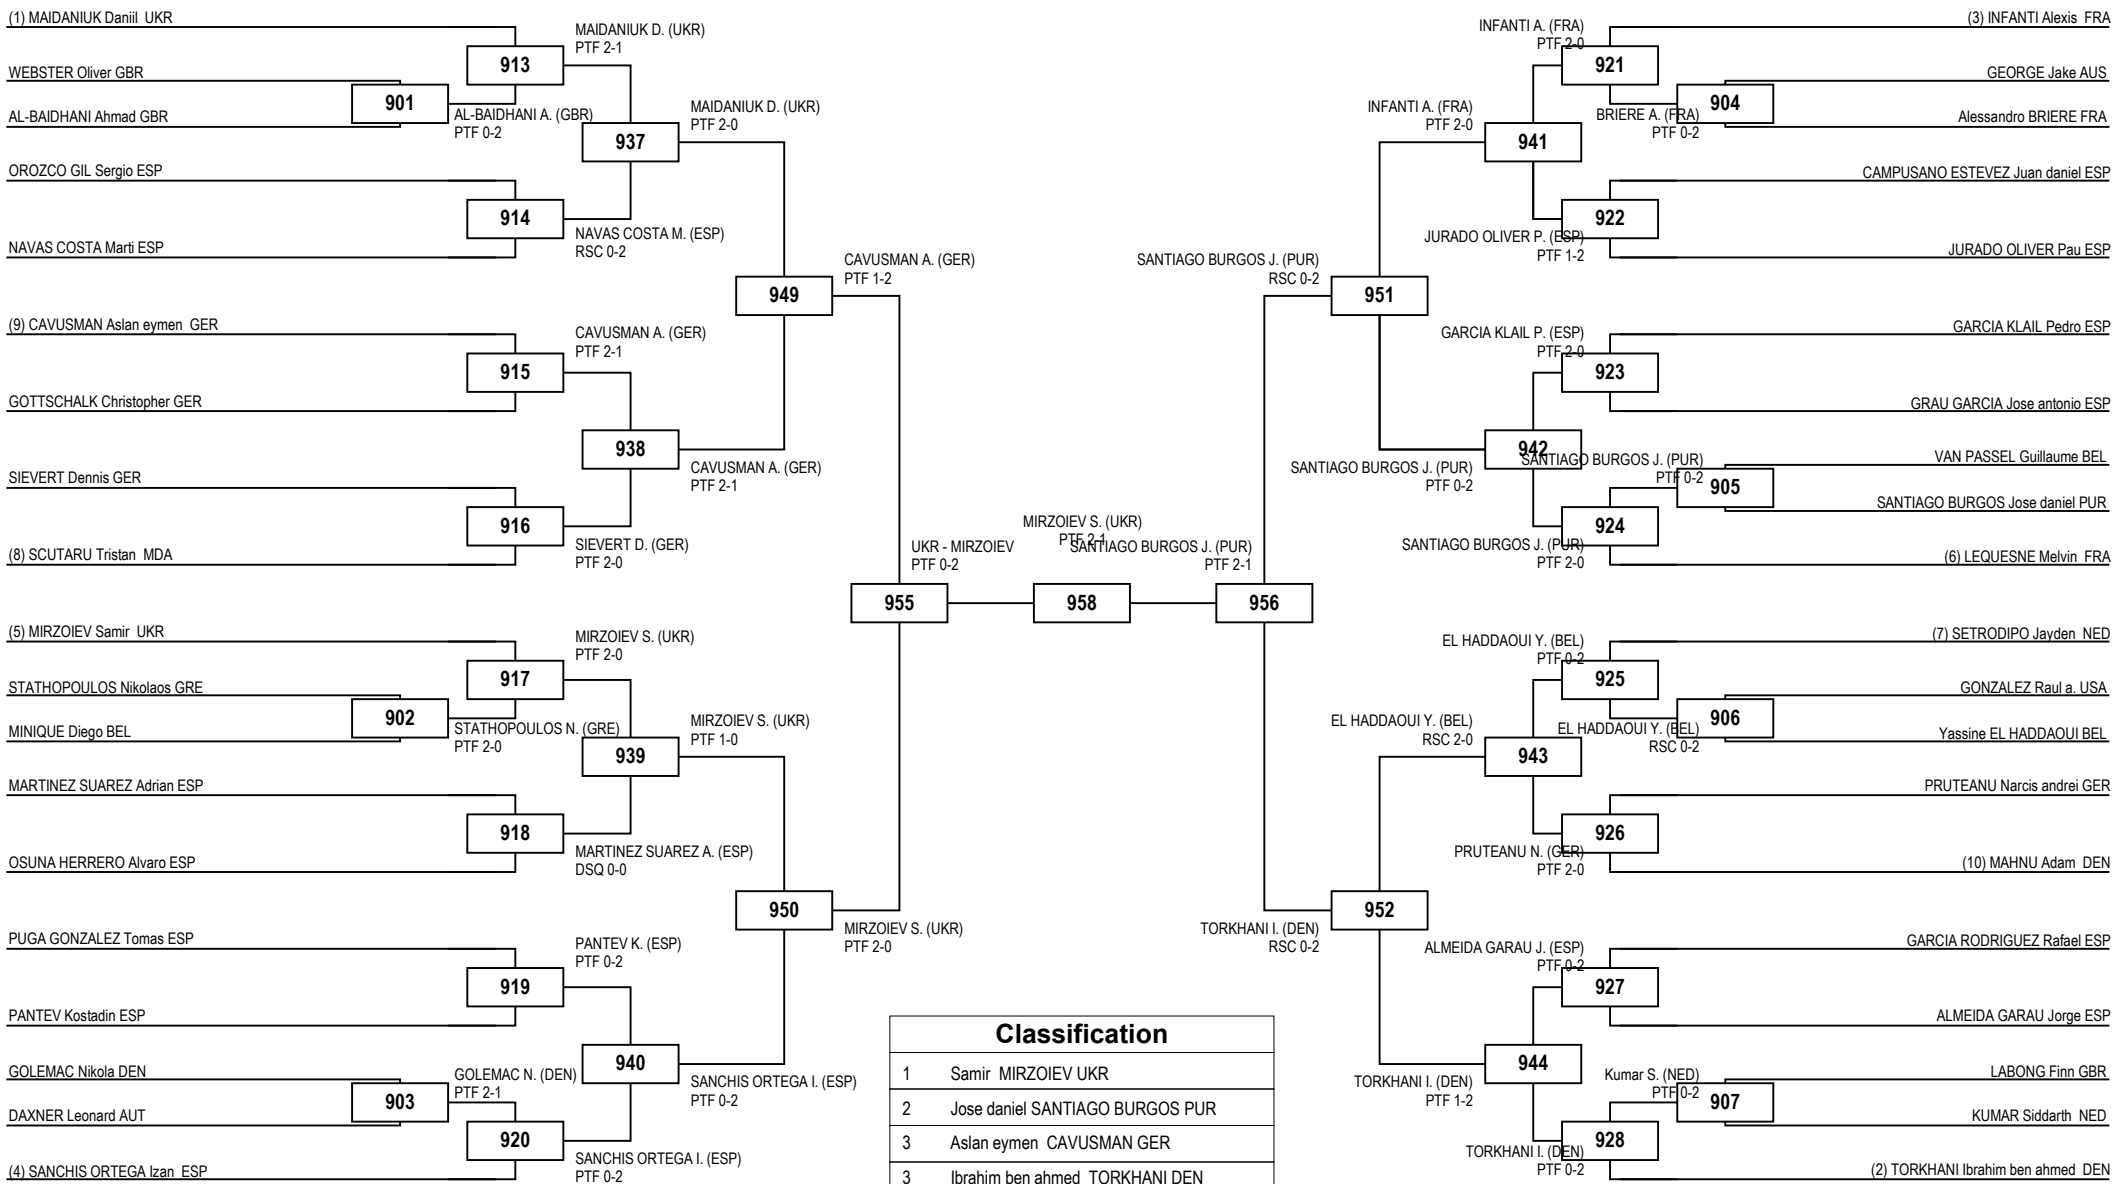

Round of 64   Round of 32   Round of 16   Quarterfinals   Semifinals   Final   Semifinals   Quarterfinals   Round of 16   Round of 32   Round of 64

LEGEND RSC: Win by Referee Stop the Contest   PTG: Win by Point Gap   SUP: win by Superiority   DSQ: Win by disqualification   DQB: Win by Disqualification for unsportsmanlike behavior   DWR: Double Withdrawal   R: Round
(x): Seed   PTF: Win by final score   GDP: Win by Golden Points   WDR: Win by Withdrawal   PUN: Win by Punitive Declaration   DOB: Double disqualification for unsportsmanlike behavior   DDQ: Double Disqualification