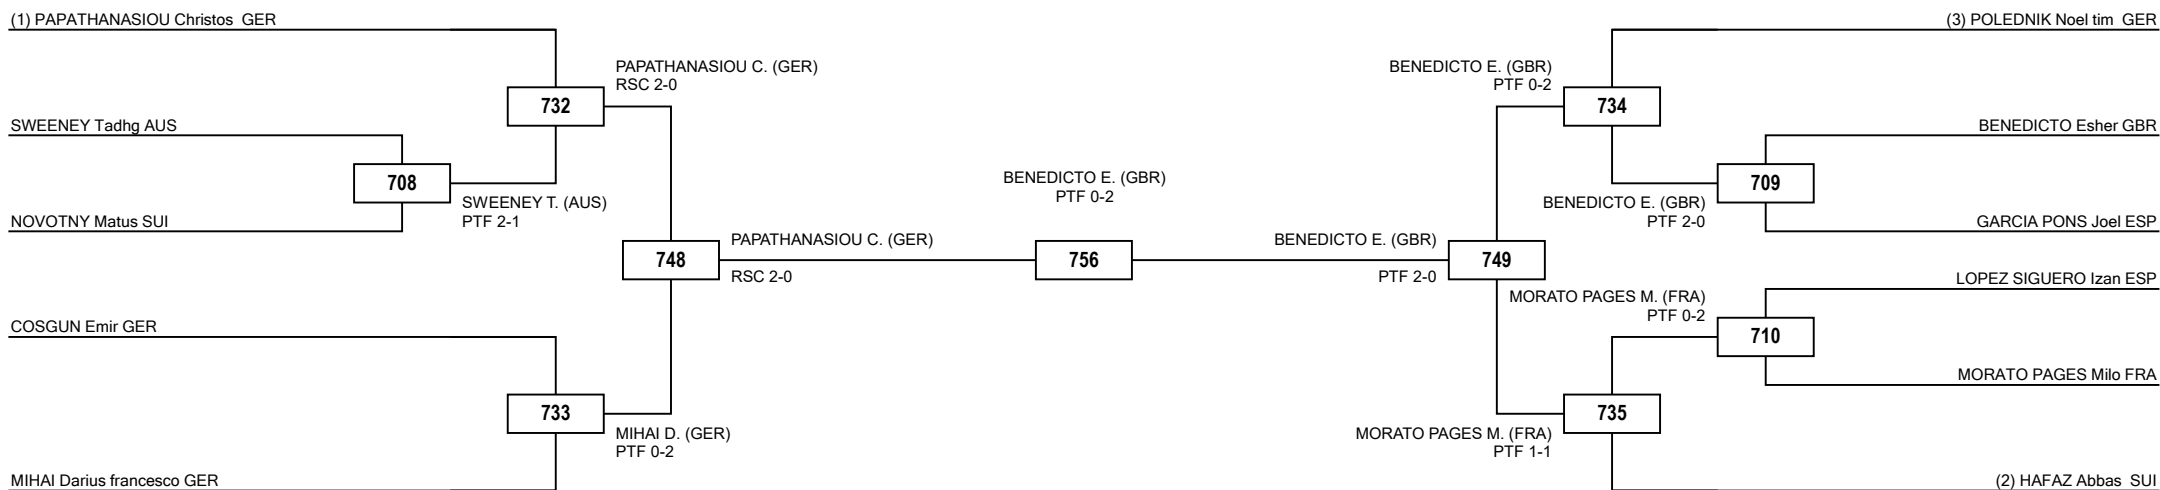

Round of 16   Quarterfinals   Semifinals   Final   Semifinals   Quarterfinals   Round of 16

Classification	
1	Esher BENEDICTO GBR
2	Christos PAPATHANASIOU GER
3	Darius francesco MIHAI GER
3	Milo MORATO PAGES FRA

LEGEND RSC: Win by Referee Stop the Contest   PTG: Win by Point Gap   SUP: win by Superiority   DSQ: Win by disqualification   DQB: Win by Disqualification for unsportsmanlike behavior   DWR: Double Withdrawal   R: Round
(x): Seed   PTF: Win by final score   GDP: Win by Golden Points   WDR: Win by Withdrawal   PUN: Win by Punitive Declaration   DOB: Double disqualification for unsportsmanlike behavior   DDQ: Double Disqualification