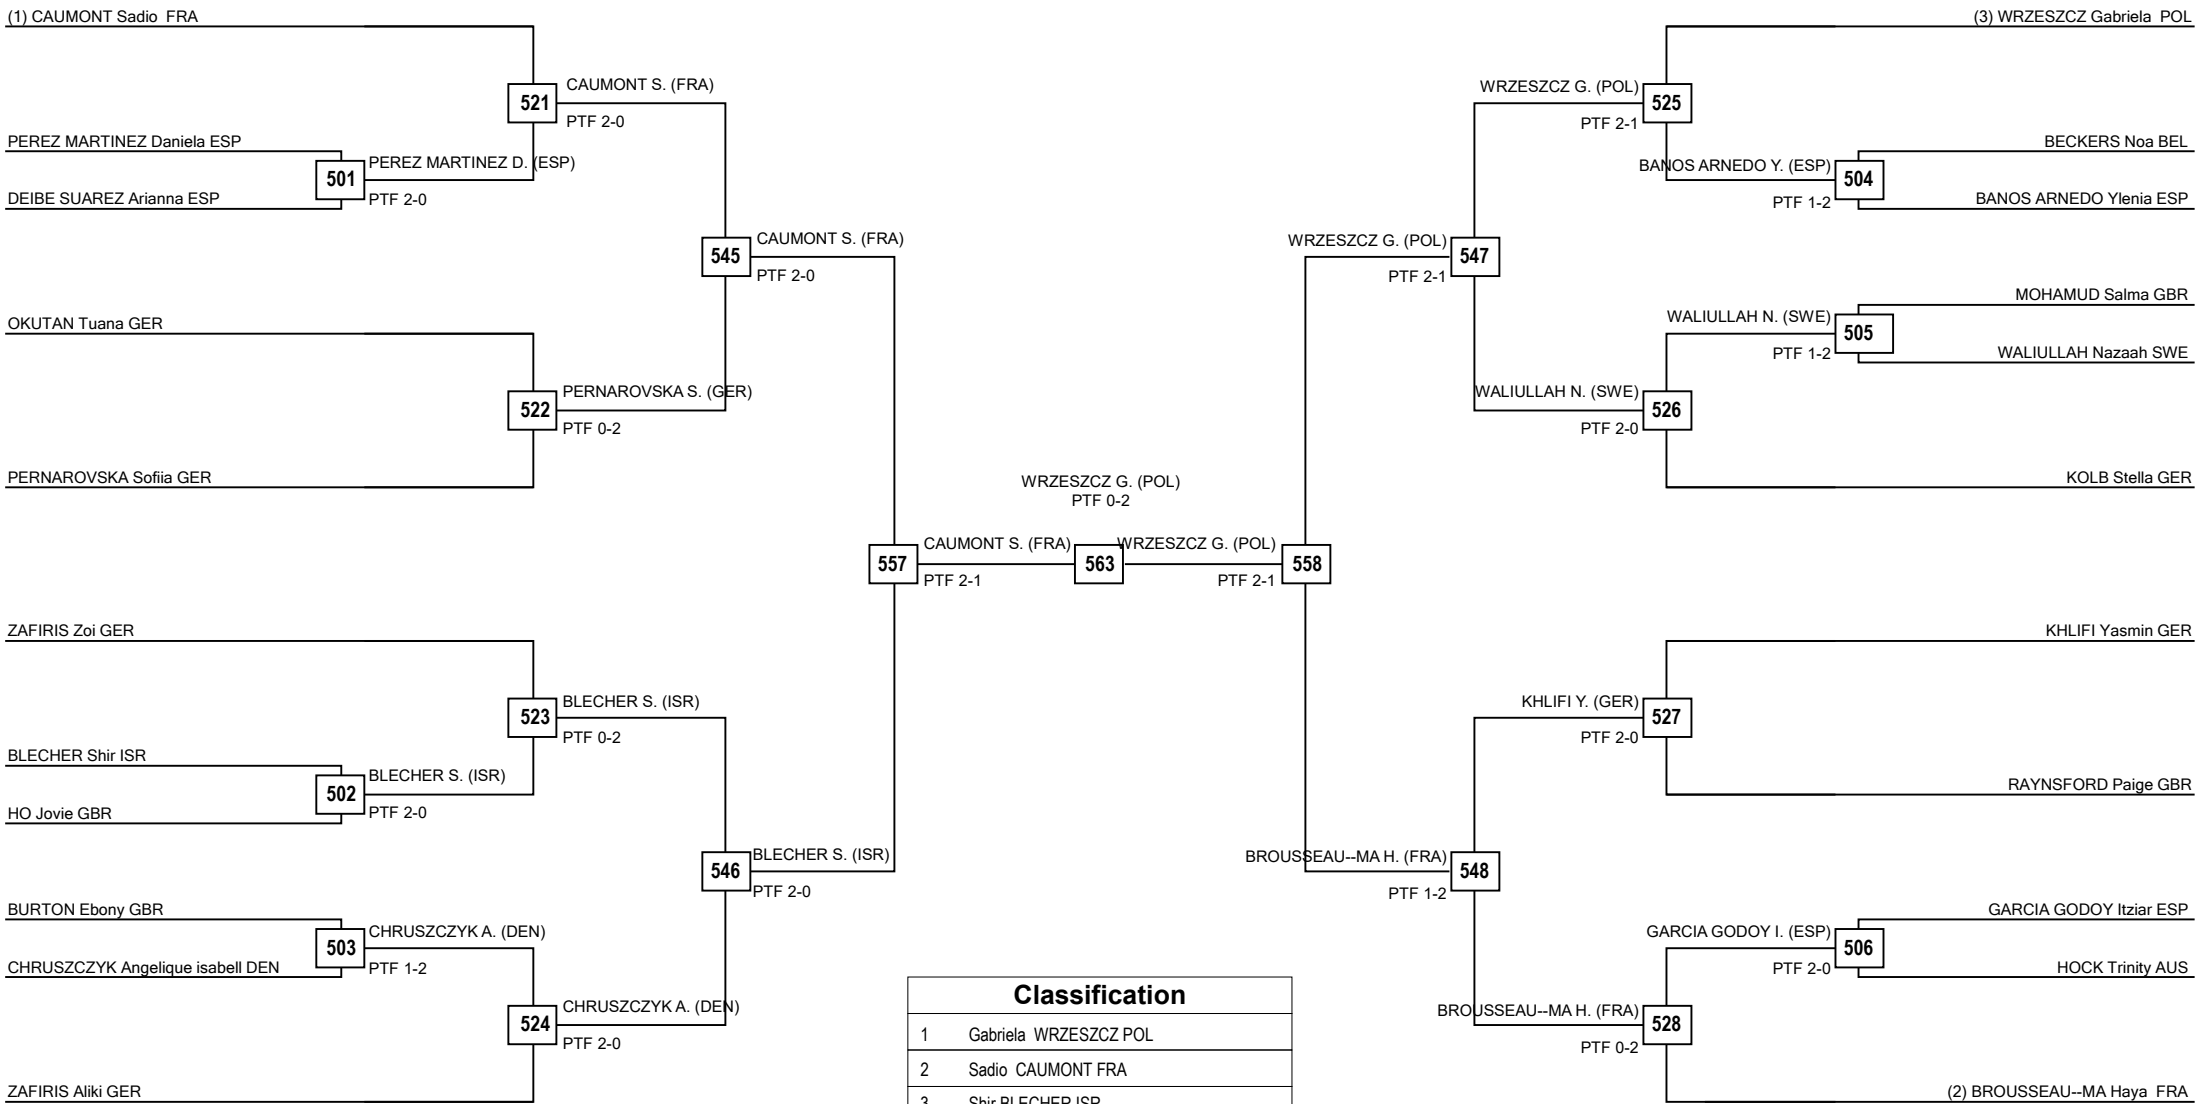

Round of 32   Round of 16   Quarterfinals   Semifinals   Final   Semifinals   Quarterfinals   Round of 16   Round of 32

LEGEND RSC: Win by Referee Stop the Contest   PTG: Win by Point Gap   SUP: win by Superiority   DSQ: Win by disqualification   DQB: Win by Disqualification for unsportsmanlike behavior   DWR: Double Withdrawal   R: Round
(x): Seed   PTF: Win by final score   GDP: Win by Golden Points   WDR: Win by Withdrawal   PUN: Win by Punitive Declaration   DOB: Double disqualification for unsportsmanlike behavior   DDQ: Double Disqualification