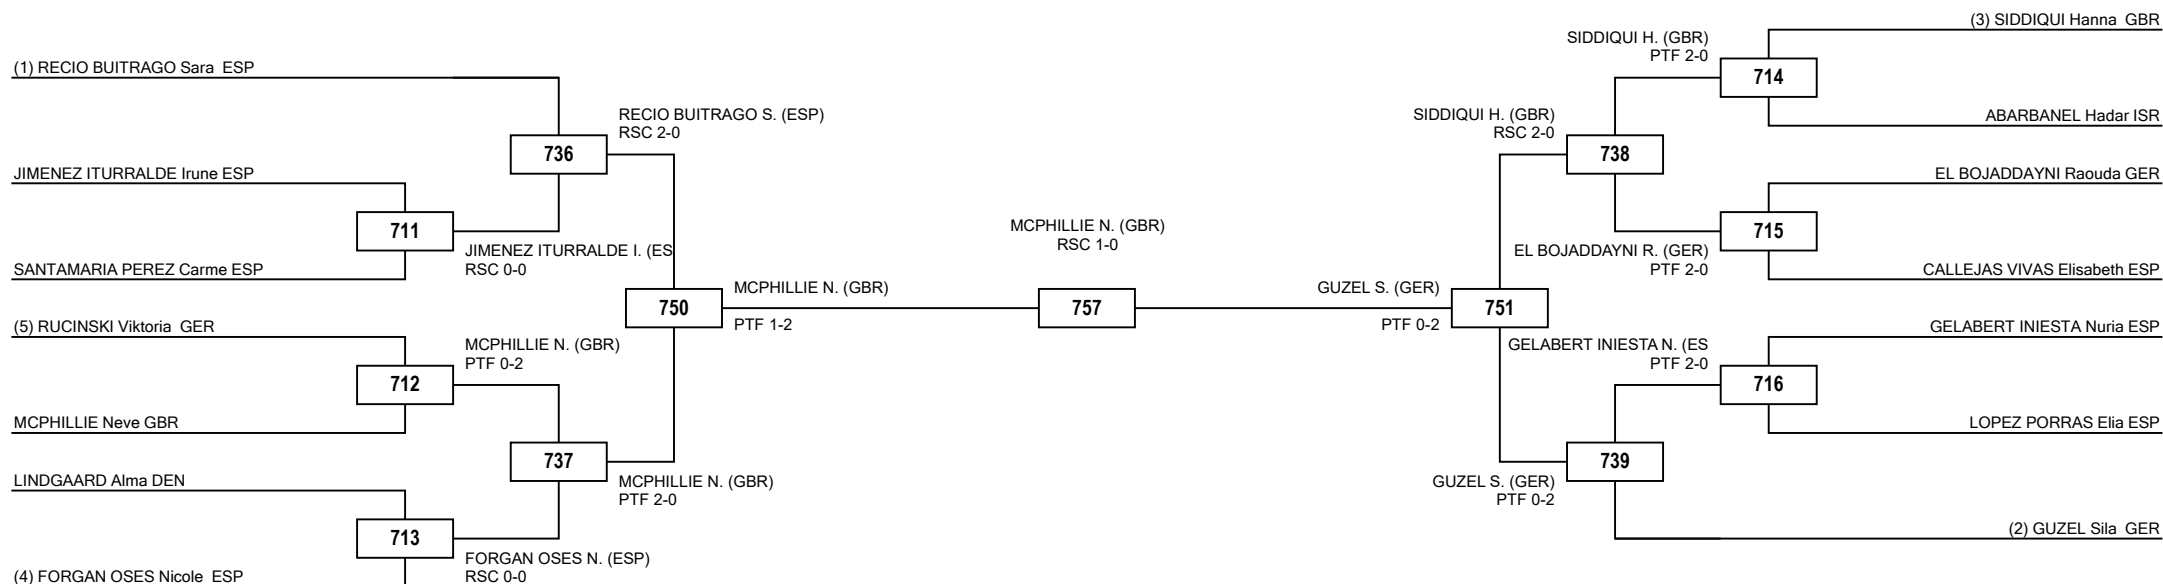

Round of 16   Quarterfinals   Semifinals   Final   Semifinals   Quarterfinals   Round of 16

Classification	
1	Neve MCPHILLIE GBR
2	Sila GUZEL GER
3	Sara RECIO BUITRAGO ESP
3	Hanna SIDDIQUI GBR

LEGEND RSC: Win by Referee Stop the Contest   PTG: Win by Point Gap   SUP: win by Superiority   DSQ: Win by disqualification   DQB: Win by Disqualification for unsportsmanlike behavior   DWR: Double Withdrawal   R: Round
(x): Seed   PTF: Win by final score   GDP: Win by Golden Points   WDR: Win by Withdrawal   PUN: Win by Punitive Declaration   DOB: Double disqualification for unsportsmanlike behavior   DDQ: Double Disqualification