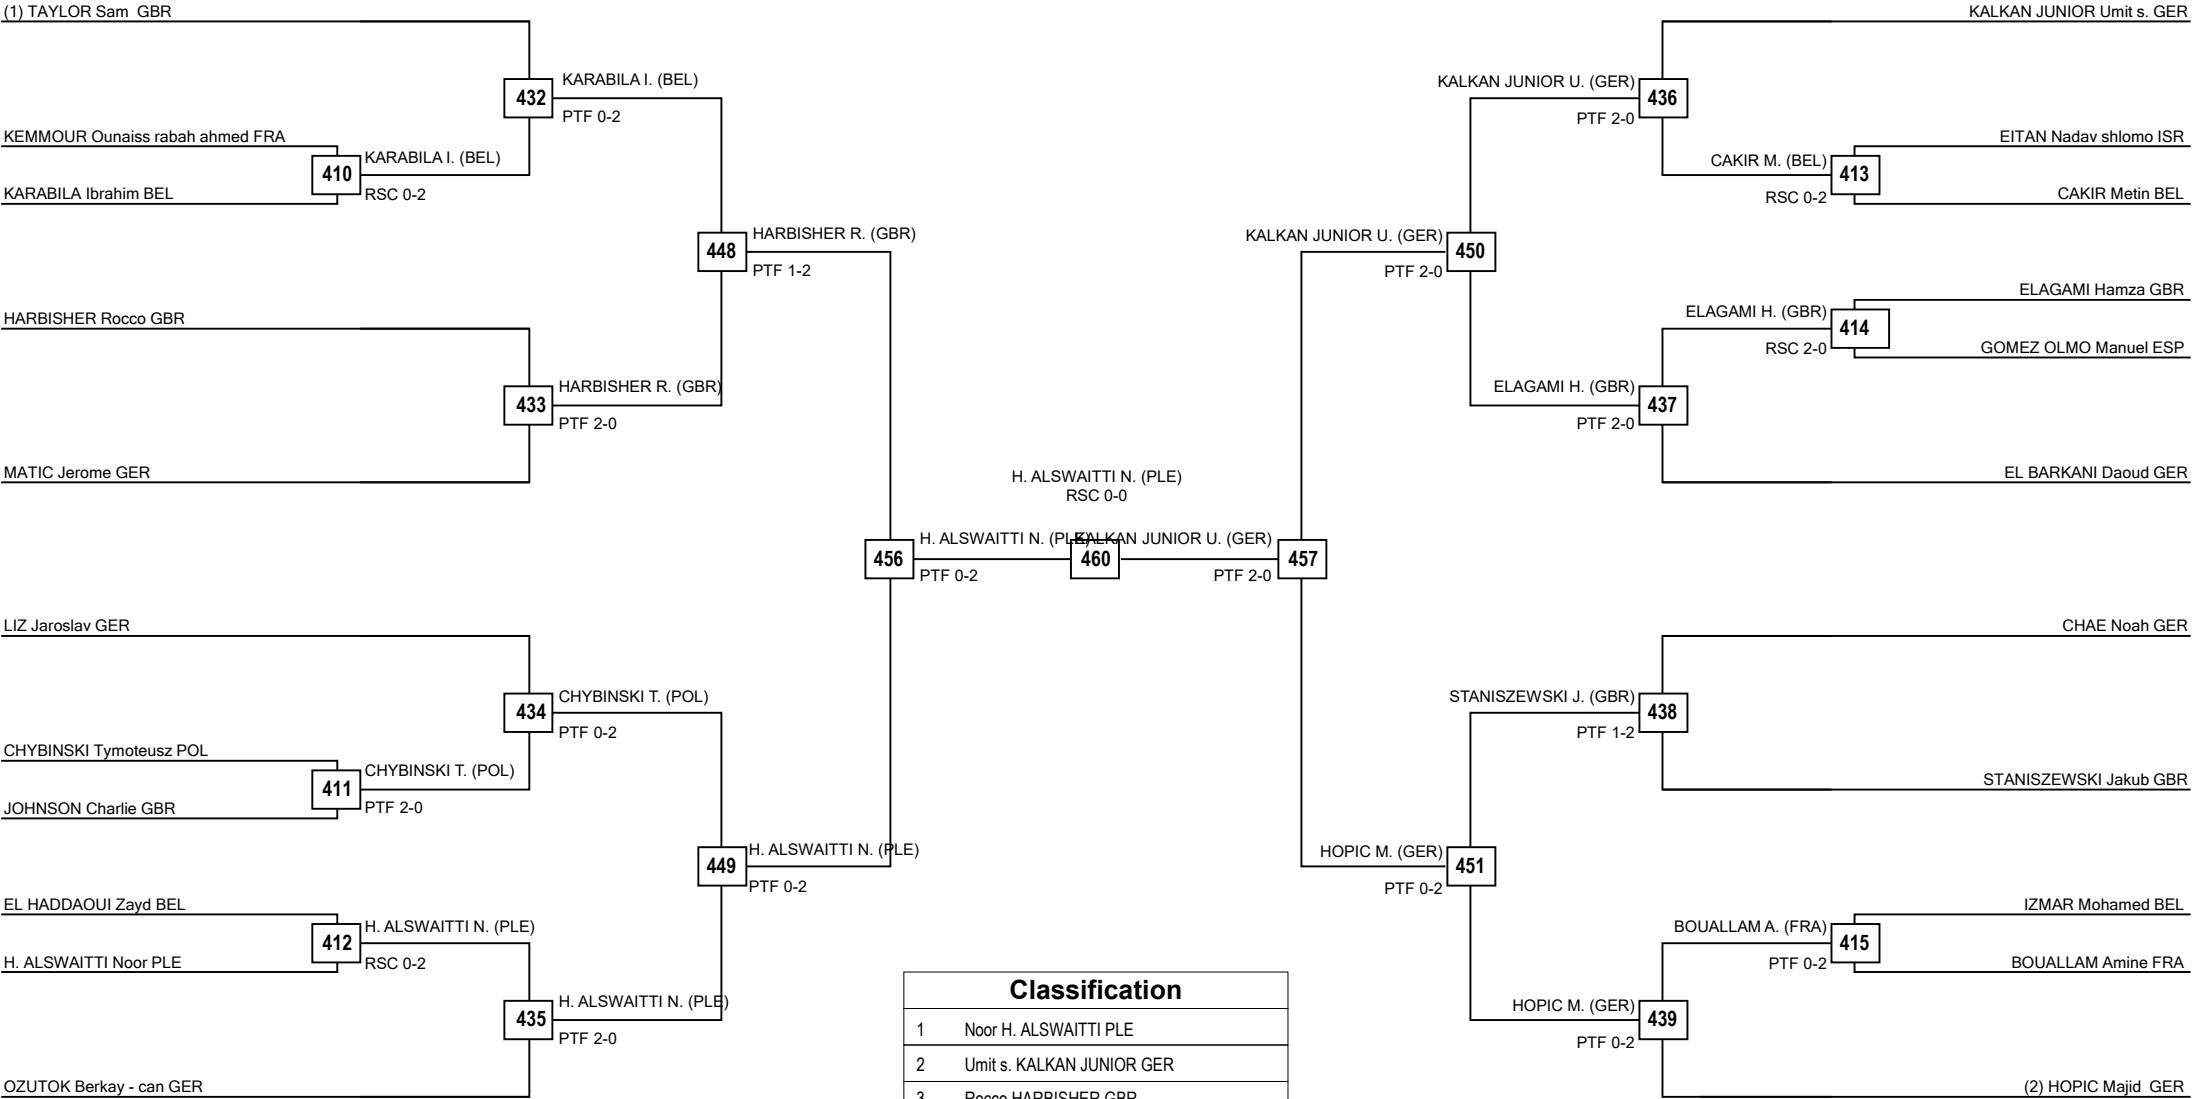

Round of 32   Round of 16   Quarterfinals   Semifinals   Final   Semifinals   Quarterfinals   Round of 16   Round of 32

LEGEND RSC: Win by Referee Stop the Contest   PTG: Win by Point Gap   SUP: win by Superiority   DSQ: Win by disqualification   DQB: Win by Disqualification for unsportsmanlike behavior   DWR: Double Withdrawal   R: Round
(x): Seed   PTF: Win by final score   GDP: Win by Golden Points   WDR: Win by Withdrawal   PUN: Win by Punitive Declaration   DOB: Double disqualification for unsportsmanlike behavior   DDQ: Double Disqualification