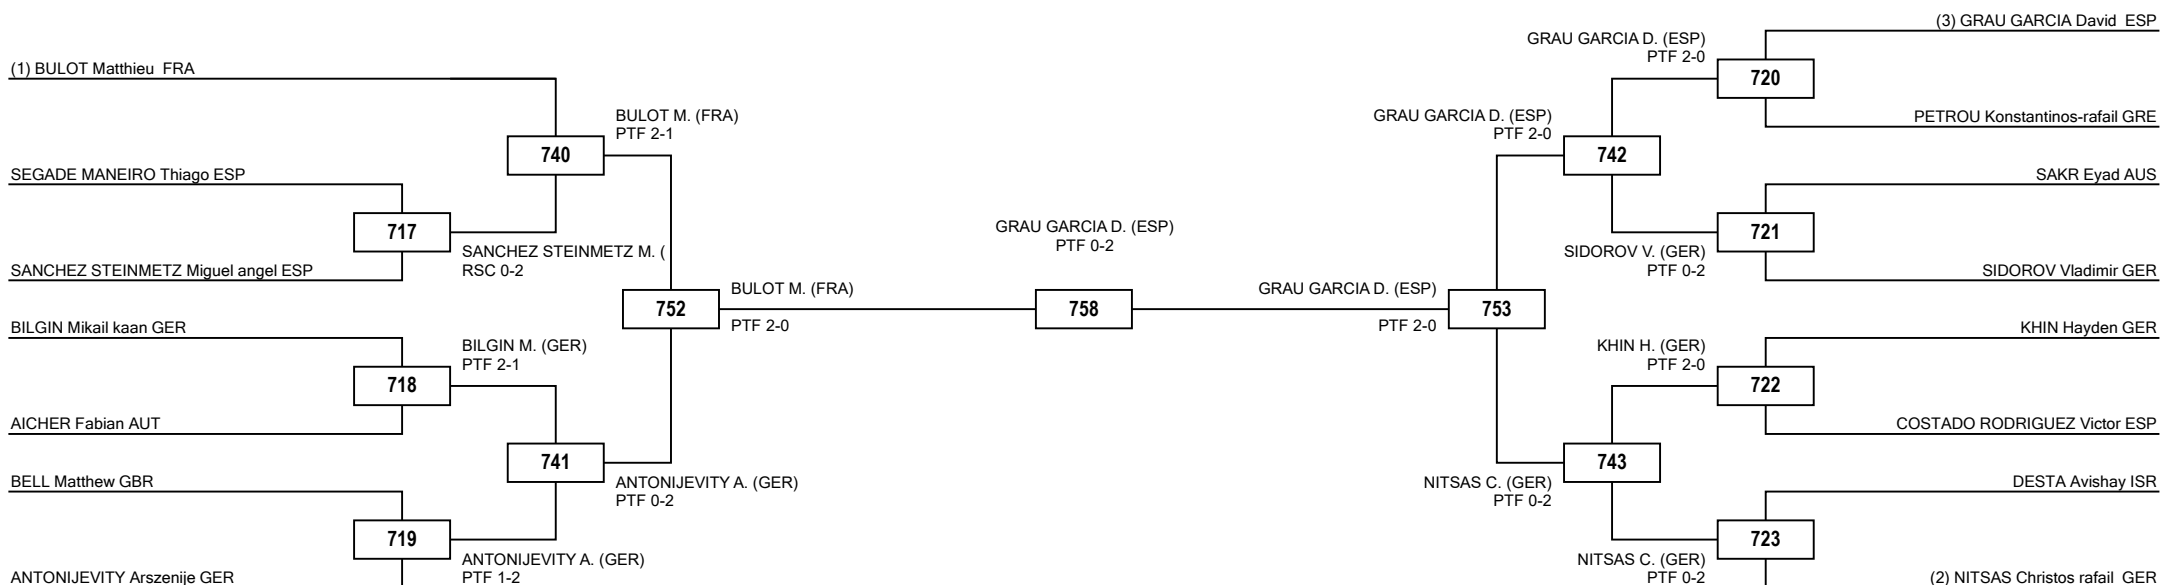

Round of 16   Quarterfinals   Semifinals   Final   Semifinals   Quarterfinals   Round of 16

Classification	
1	David GRAU GARCIA ESP
2	Matthieu BULOT FRA
3	Arsenije ANTONIJEVITY GER
3	Christos rafail NITSAS GER

LEGEND RSC: Win by Referee Stop the Contest   PTG: Win by Point Gap   SUP: win by Superiority   DSQ: Win by disqualification   DQB: Win by Disqualification for unsportsmanlike behavior   DWR: Double Withdrawal   R: Round
(x): Seed   PTF: Win by final score   GDP: Win by Golden Points   WDR: Win by Withdrawal   PUN: Win by Punitive Declaration   DOB: Double disqualification for unsportsmanlike behavior   DDQ: Double Disqualification