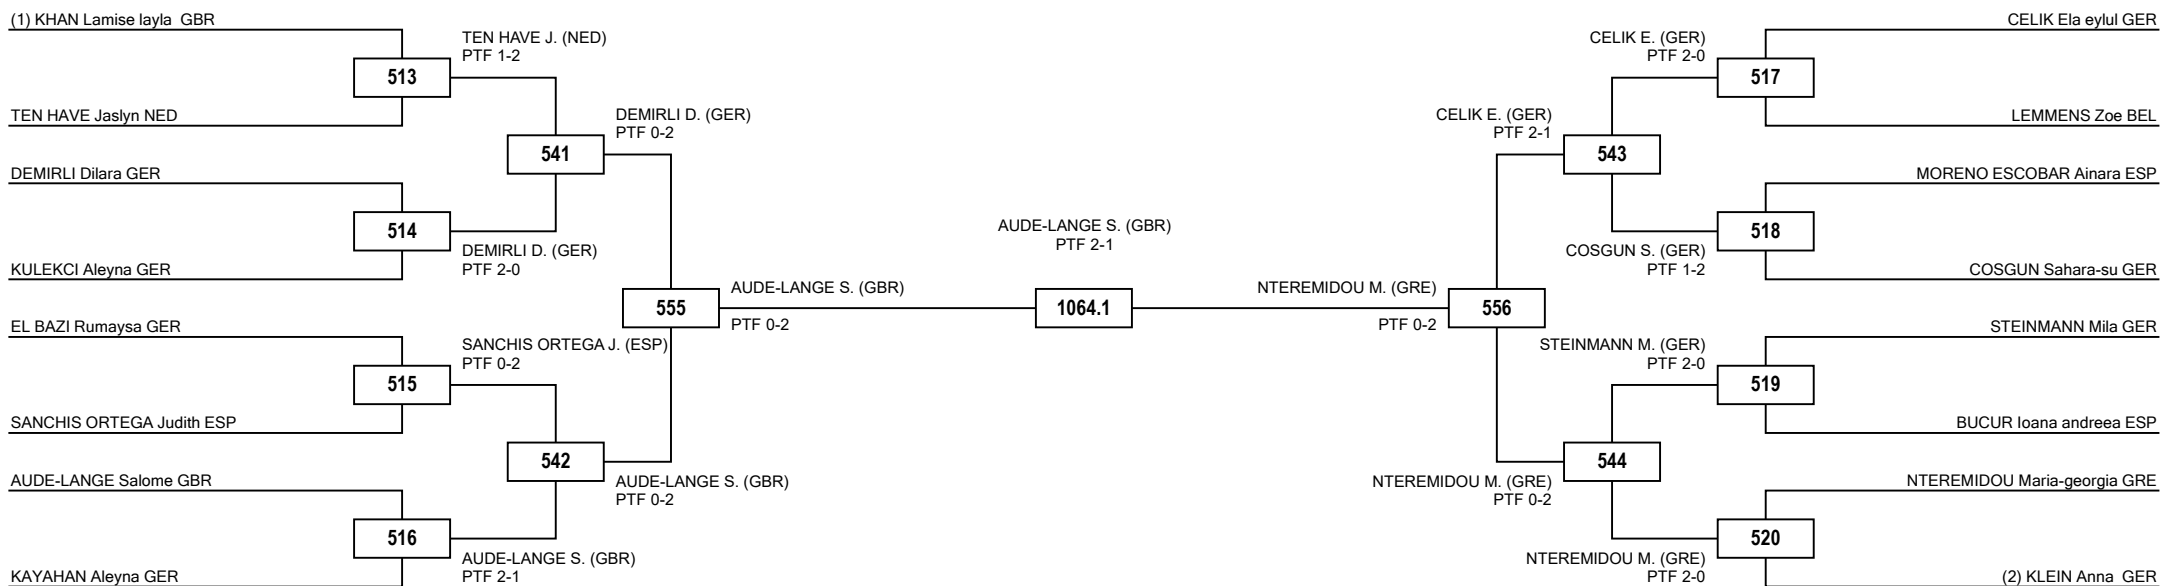

Round of 16   Quarterfinals   Semifinals   Final   Semifinals   Quarterfinals   Round of 16

Classification	
1	Salome AUDE-LANGE GBR
2	Maria-georgia NTEREMIDOU GRE
3	Dilara DEMIRLI GER
3	Ela eylul CELIK GER

LEGEND RSC: Win by Referee Stop the Contest   PTG: Win by Point Gap   SUP: win by Superiority   DSQ: Win by disqualification   DQB: Win by Disqualification for unsportsmanlike behavior   DWR: Double Withdrawal   R: Round
(x): Seed   PTF: Win by final score   GDP: Win by Golden Points   WDR: Win by Withdrawal   PUN: Win by Punitive Declaration   DOB: Double disqualification for unsportsmanlike behavior   DDQ: Double Disqualification