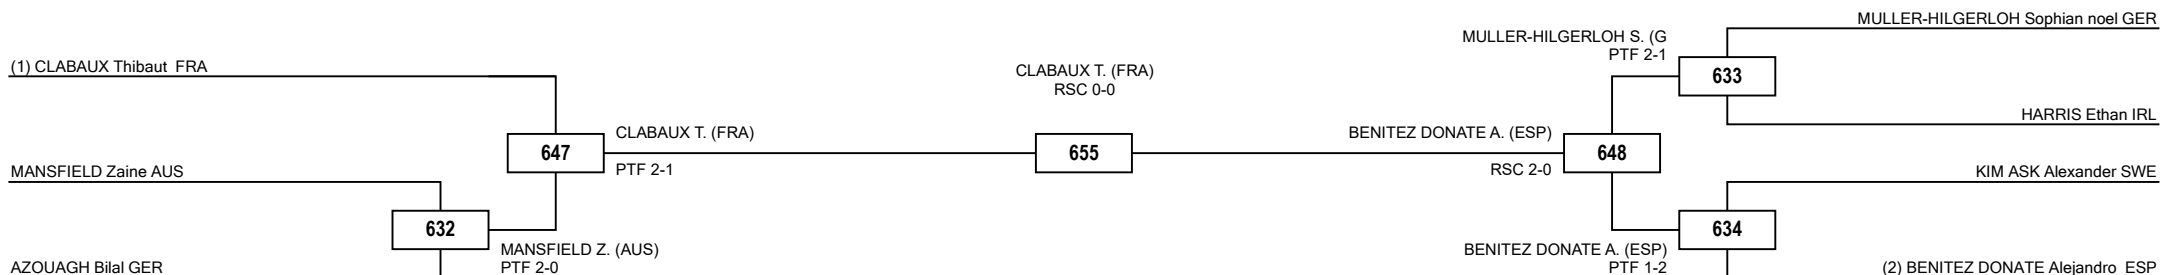

Quarterfinals

Semifinals

Final

Semifinals

Quarterfinals

Classification

1	Thibaut CLABAUX FRA
2	Alejandro BENITEZ DONATE ESP
3	Zaine MANSFIELD AUS
3	Sophian noel MULLER-HILGERLOH GER

LEGEND RSC: Win by Referee Stop the Contest PTG: Win by Point Gap SUP: win by Superiority DSQ: Win by disqualification DQB: Win by Disqualification for unsportsmanlike behavior DWR: Double Withdrawal R: Round
(x): Seed PTF: Win by final score GDP: Win by Golden Points WDR: Win byWithdrawal PUN: Win by Punitive Declaration DOB: Double disqualification for unsportsmanlike behavior DDQ: Double Disqualification