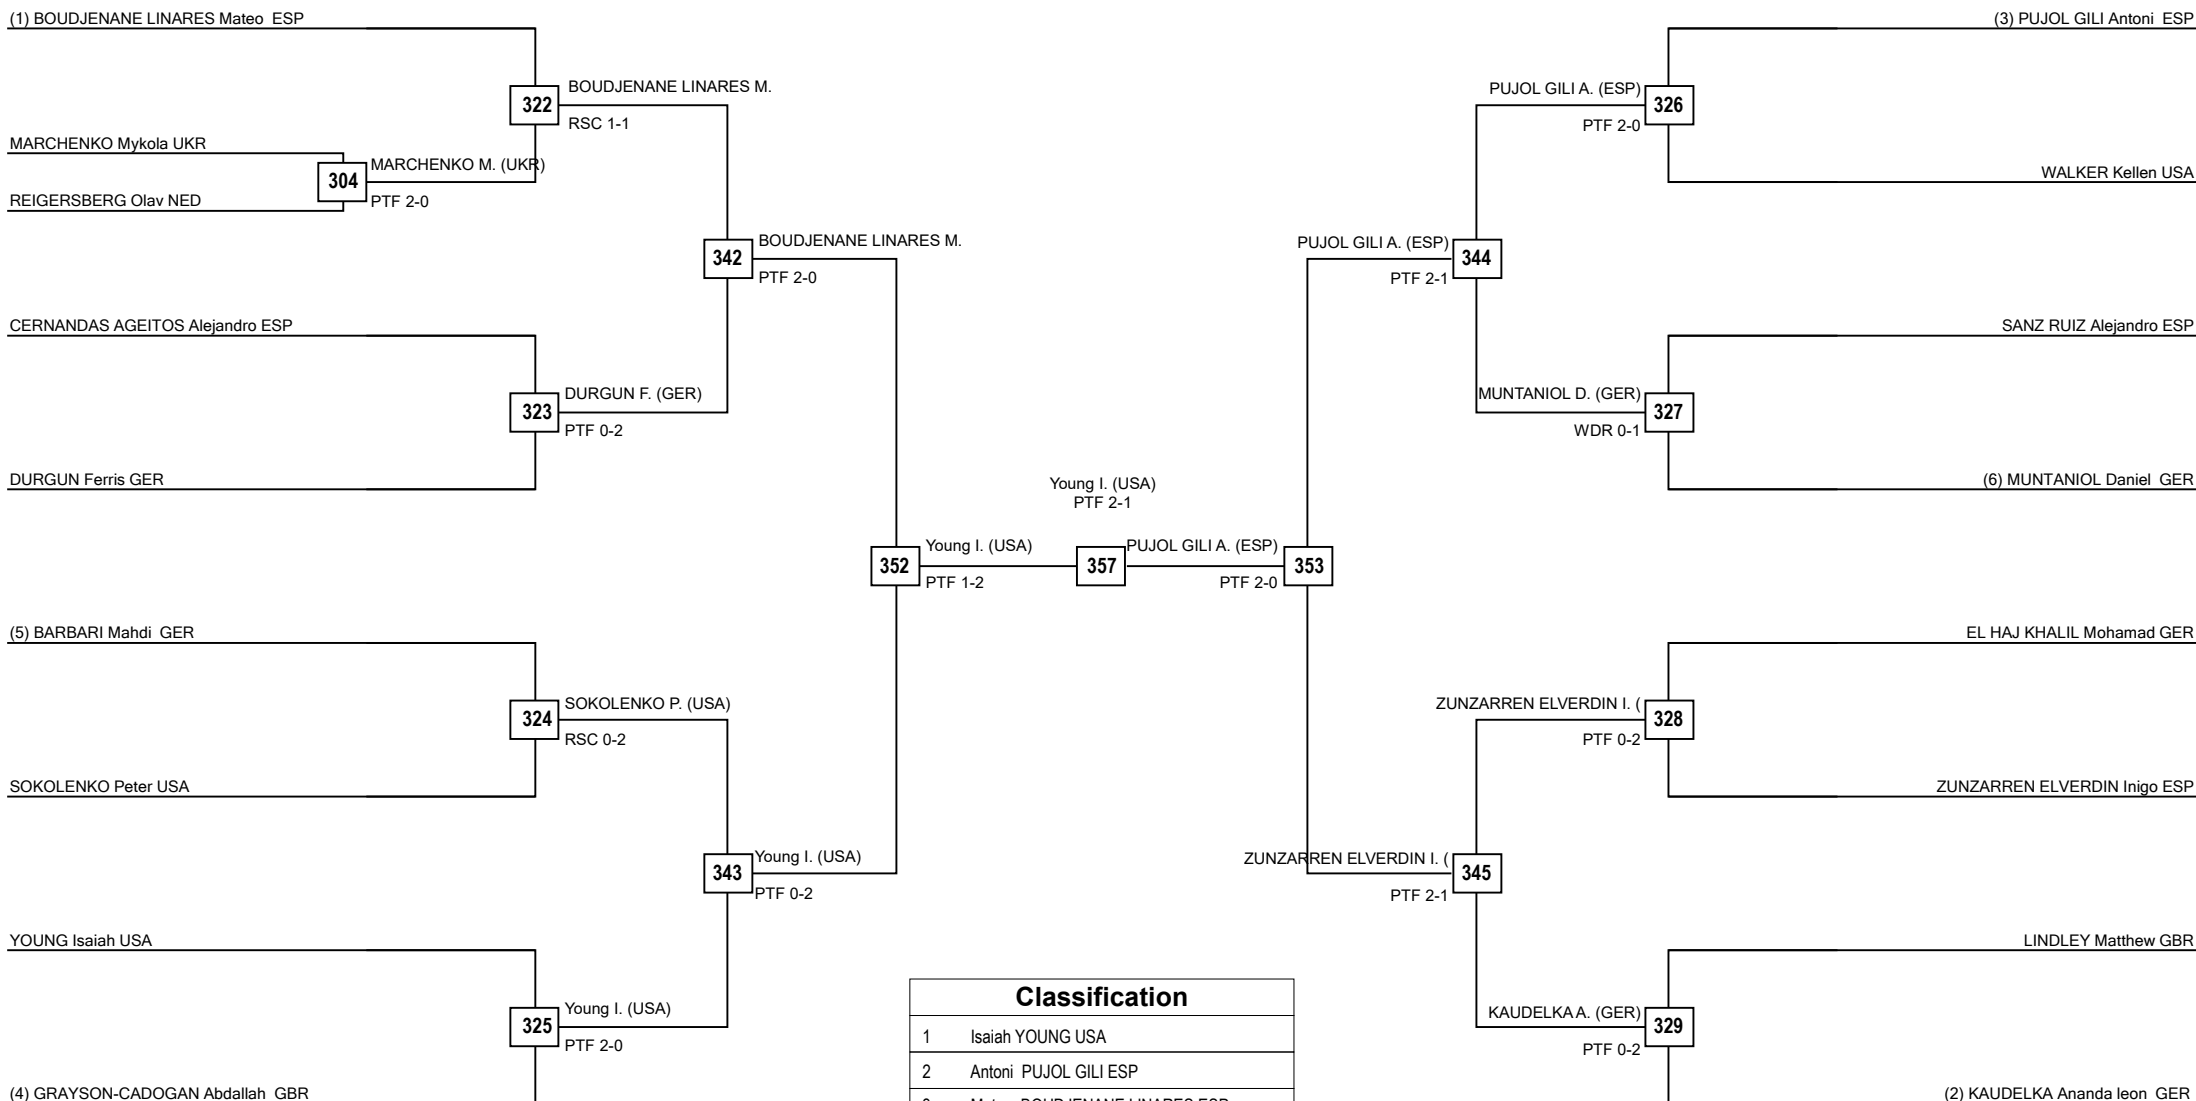

Round of 32   Round of 16   Quarterfinals   Semifinals   Final   Semifinals   Quarterfinals   Round of 16   Round of 32

LEGEND RSC: Win by Referee Stop the Contest   PTG: Win by Point Gap   SUP: win by Superiority   DSQ: Win by disqualification   DQB: Win by Disqualification for unsportsmanlike behavior   DWR: Double Withdrawal   R: Round
(x): Seed   PTF: Win by final score   GDP: Win by Golden Points   WDR: Win by Withdrawal   PUN: Win by Punitive Declaration   DOB: Double disqualification for unsportsmanlike behavior   DDQ: Double Disqualification