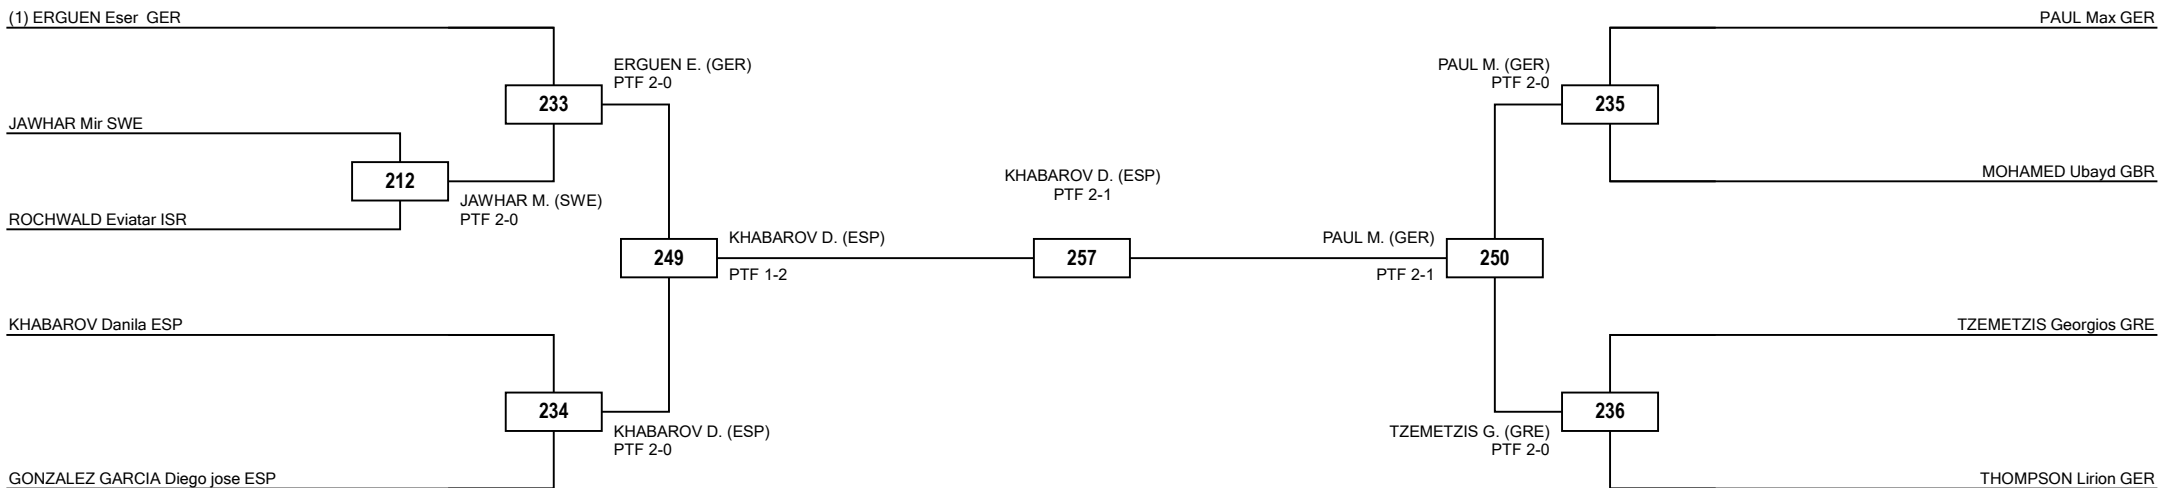

Round of 16   Quarterfinals   Semifinals   Final   Semifinals   Quarterfinals   Round of 16

Classification	
1	Danila KHABAROV ESP
2	Max PAUL GER
3	Eser ERGUEN GER
3	Georgios TZEMETZIS GRE

LEGEND RSC: Win by Referee Stop the Contest   PTG: Win by Point Gap   SUP: win by Superiority   DSQ: Win by disqualification   DQB: Win by Disqualification for unsportsmanlike behavior   DWR: Double Withdrawal   R: Round
(x): Seed   PTF: Win by final score   GDP: Win by Golden Points   WDR: Win byWithdrawal   PUN: Win by Punitive Declaration   DOB: Double disqualification for unsportsmanlike behavior   DDQ: Double Disqualification