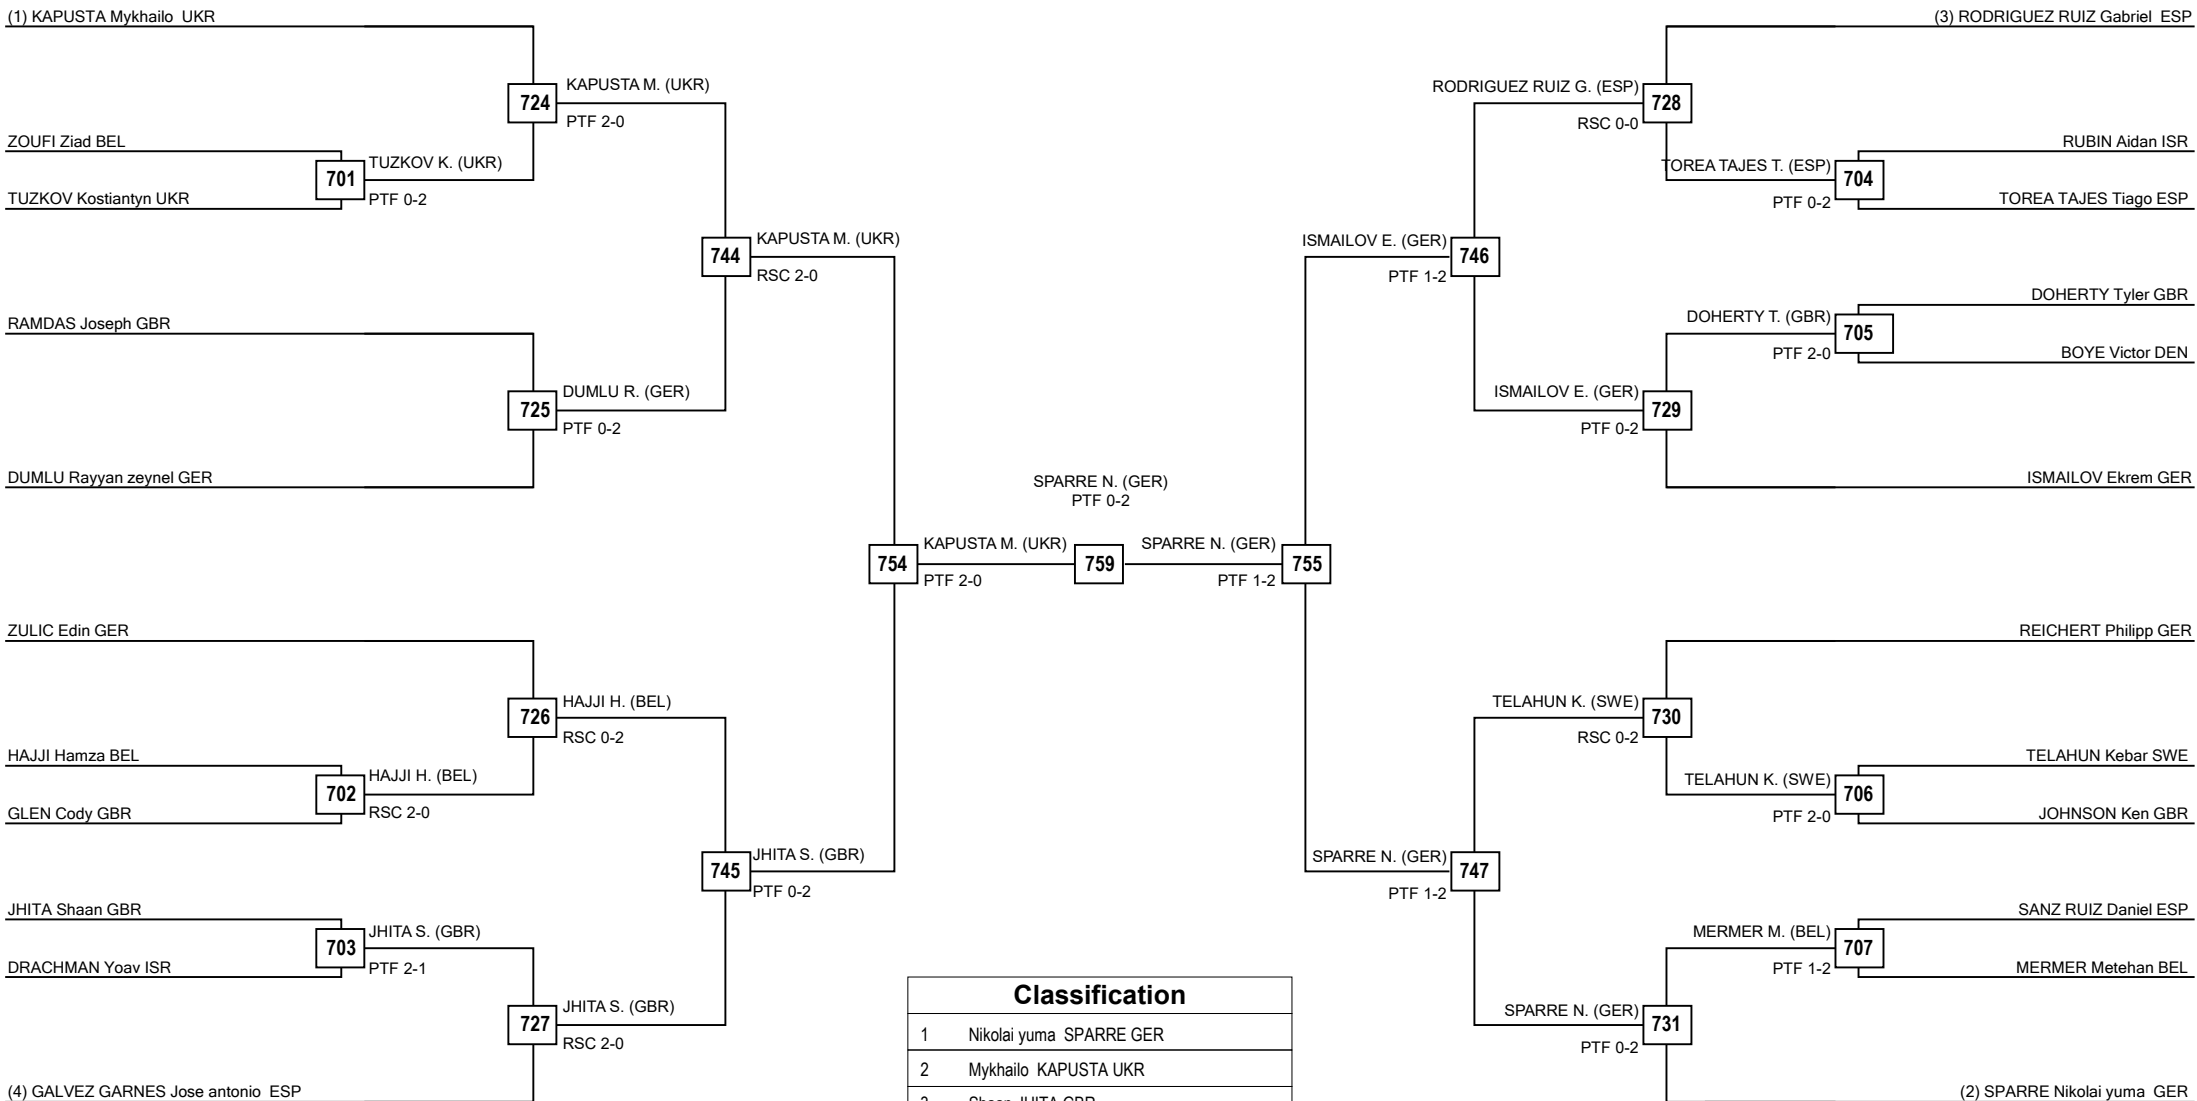

Round of 32   Round of 16   Quarterfinals   Semifinals   Final   Semifinals   Quarterfinals   Round of 16   Round of 32

Classification	
1	Nikolai yuma SPARRE GER
2	Mykhailo KAPUSTA UKR
3	Shaan JHITA GBR
3	Ekrem ISMAILOV GER

LEGEND RSC: Win by Referee Stop the Contest   PTG: Win by Point Gap   SUP: win by Superiority   DSQ: Win by disqualification   DQB: Win by Disqualification for unsportsmanlike behavior   DWR: Double Withdrawal   R: Round
(x): Seed   PTF: Win by final score   GDP: Win by Golden Points   WDR: Win by Withdrawal   PUN: Win by Punitive Declaration   DOB: Double disqualification for unsportsmanlike behavior   DDQ: Double Disqualification