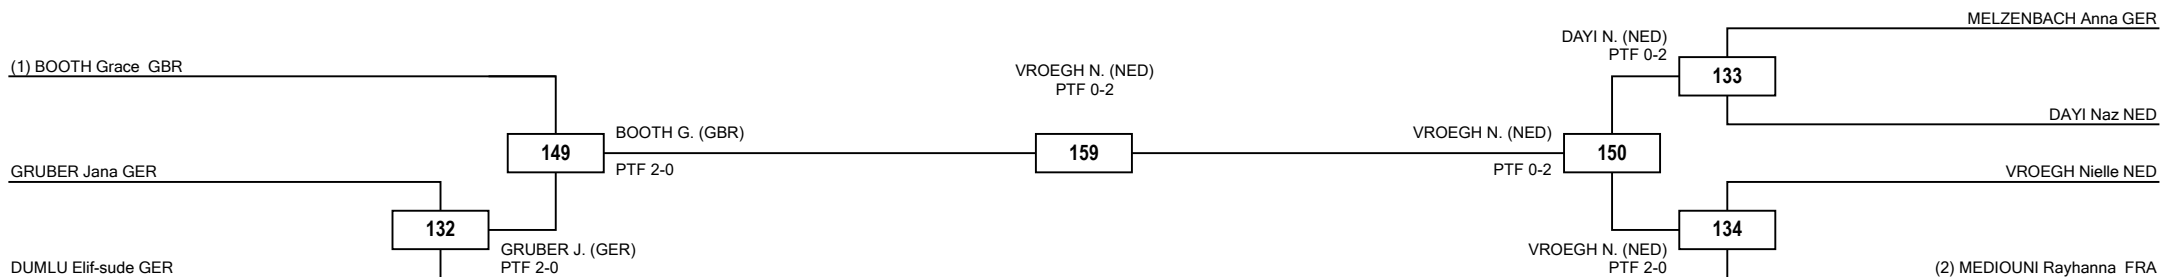

Quarterfinals

Semifinals

Final

Semifinals

Quarterfinals

Classification

1	Nielle VROEGH NED
2	Grace BOOTH GBR
3	Jana GRUBER GER
3	Naz DAYI NED

LEGEND RSC: Win by Referee Stop the Contest   PTG: Win by Point Gap   SUP: win by Superiority   DSQ: Win by disqualification   DQB: Win by Disqualification for unsportsmanlike behavior   DWR: Double Withdrawal   R: Round
(x): Seed   PTF: Win by final score   GDP: Win by Golden Points   WDR: Win by Withdrawal   PUN: Win by Punitive Declaration   DOB: Double disqualification for unsportsmanlike behavior   DDQ: Double Disqualification