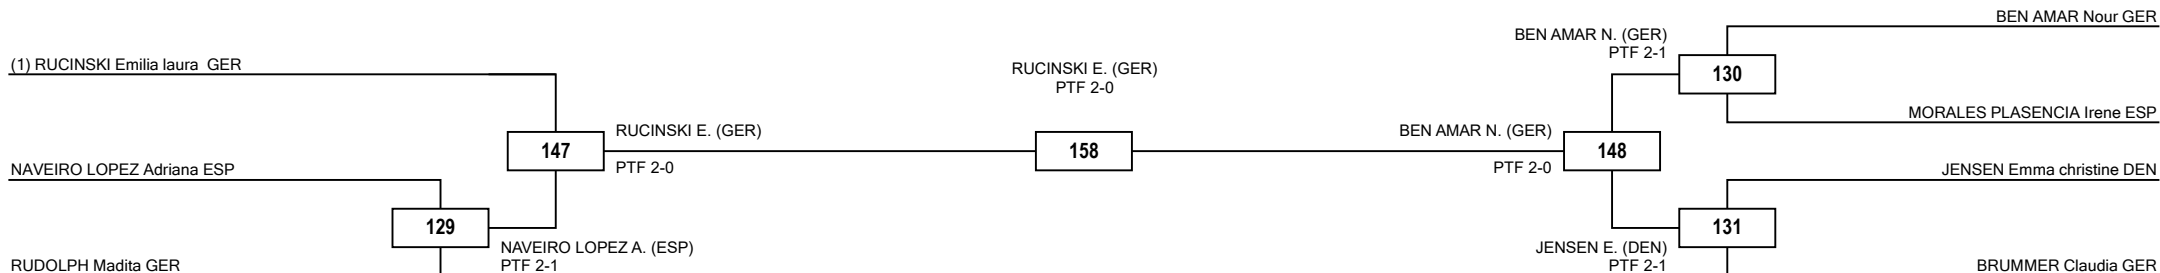

Quarterfinals

Semifinals

Final

Semifinals

Quarterfinals

Classification

1	Emilia laura RUCINSKI GER
2	Nour BEN AMAR GER
3	Adriana NAVEIRO LOPEZ ESP
3	Emma christine JENSEN DEN

LEGEND RSC: Win by Referee Stop the Contest PTG: Win by Point Gap SUP: win by Superiority DSQ: Win by disqualification DQB: Win by Disqualification for unsportsmanlike behavior DWR: Double Withdrawal R: Round
(x): Seed PTF: Win by final score GDP: Win by Golden Points WDR: Win by Withdrawal PUN: Win by Punitive Declaration DOB: Double disqualification for unsportsmanlike behavior DDQ: Double Disqualification