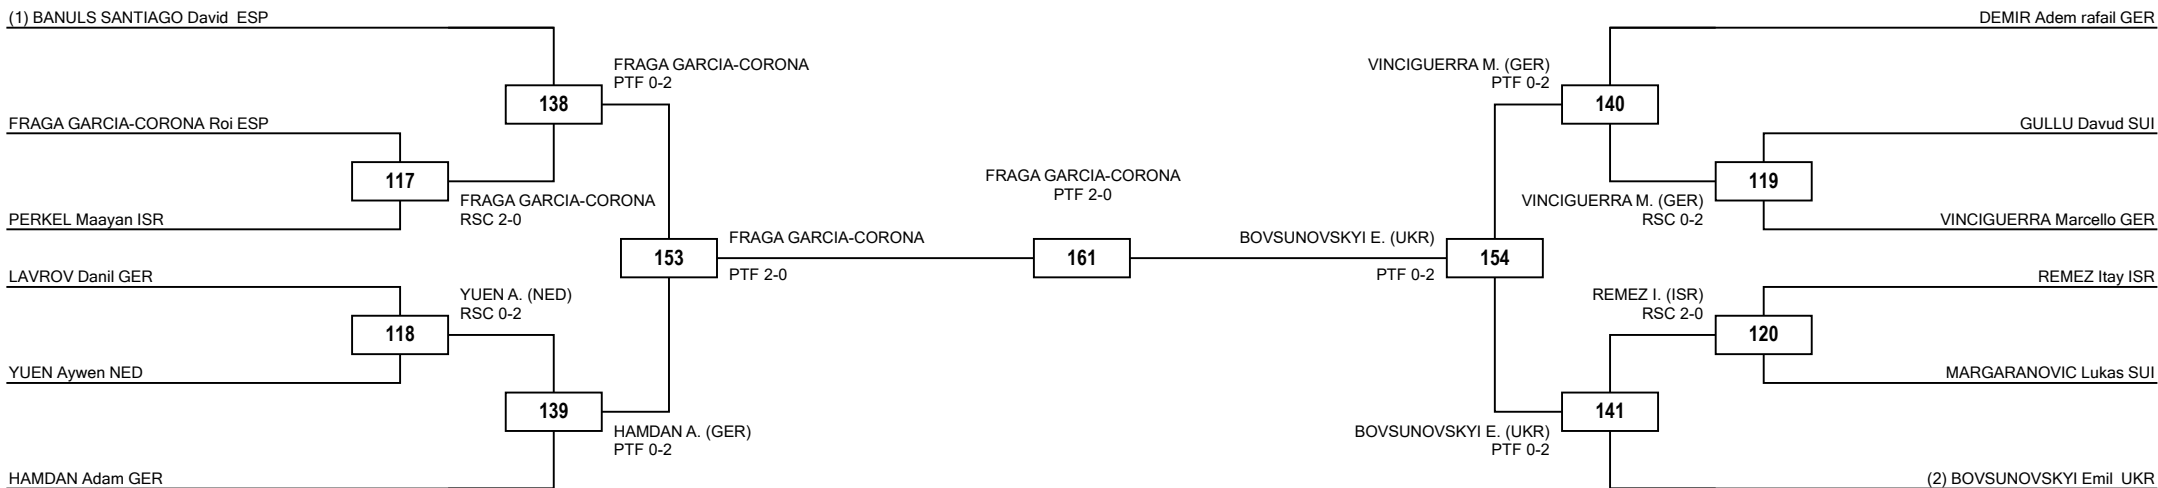

Round of 16   Quarterfinals   Semifinals   Final   Semifinals   Quarterfinals   Round of 16

Classification	
1	Roi FRAGA GARCIA-CORONA ESP
2	Emil BOVSUNOVSKIY UKR
3	Adam HAMDAN GER
3	Marcello VINCIGUERRA GER

LEGEND RSC: Win by Referee Stop the Contest   PTG: Win by Point Gap   SUP: win by Superiority   DSQ: Win by disqualification   DQB: Win by Disqualification for unsportsmanlike behavior   DWR: Double Withdrawal   R: Round
(x): Seed   PTF: Win by final score   GDP: Win by Golden Points   WDR: Win by Withdrawal   PUN: Win by Punitive Declaration   DOB: Double disqualification for unsportsmanlike behavior   DDQ: Double Disqualification