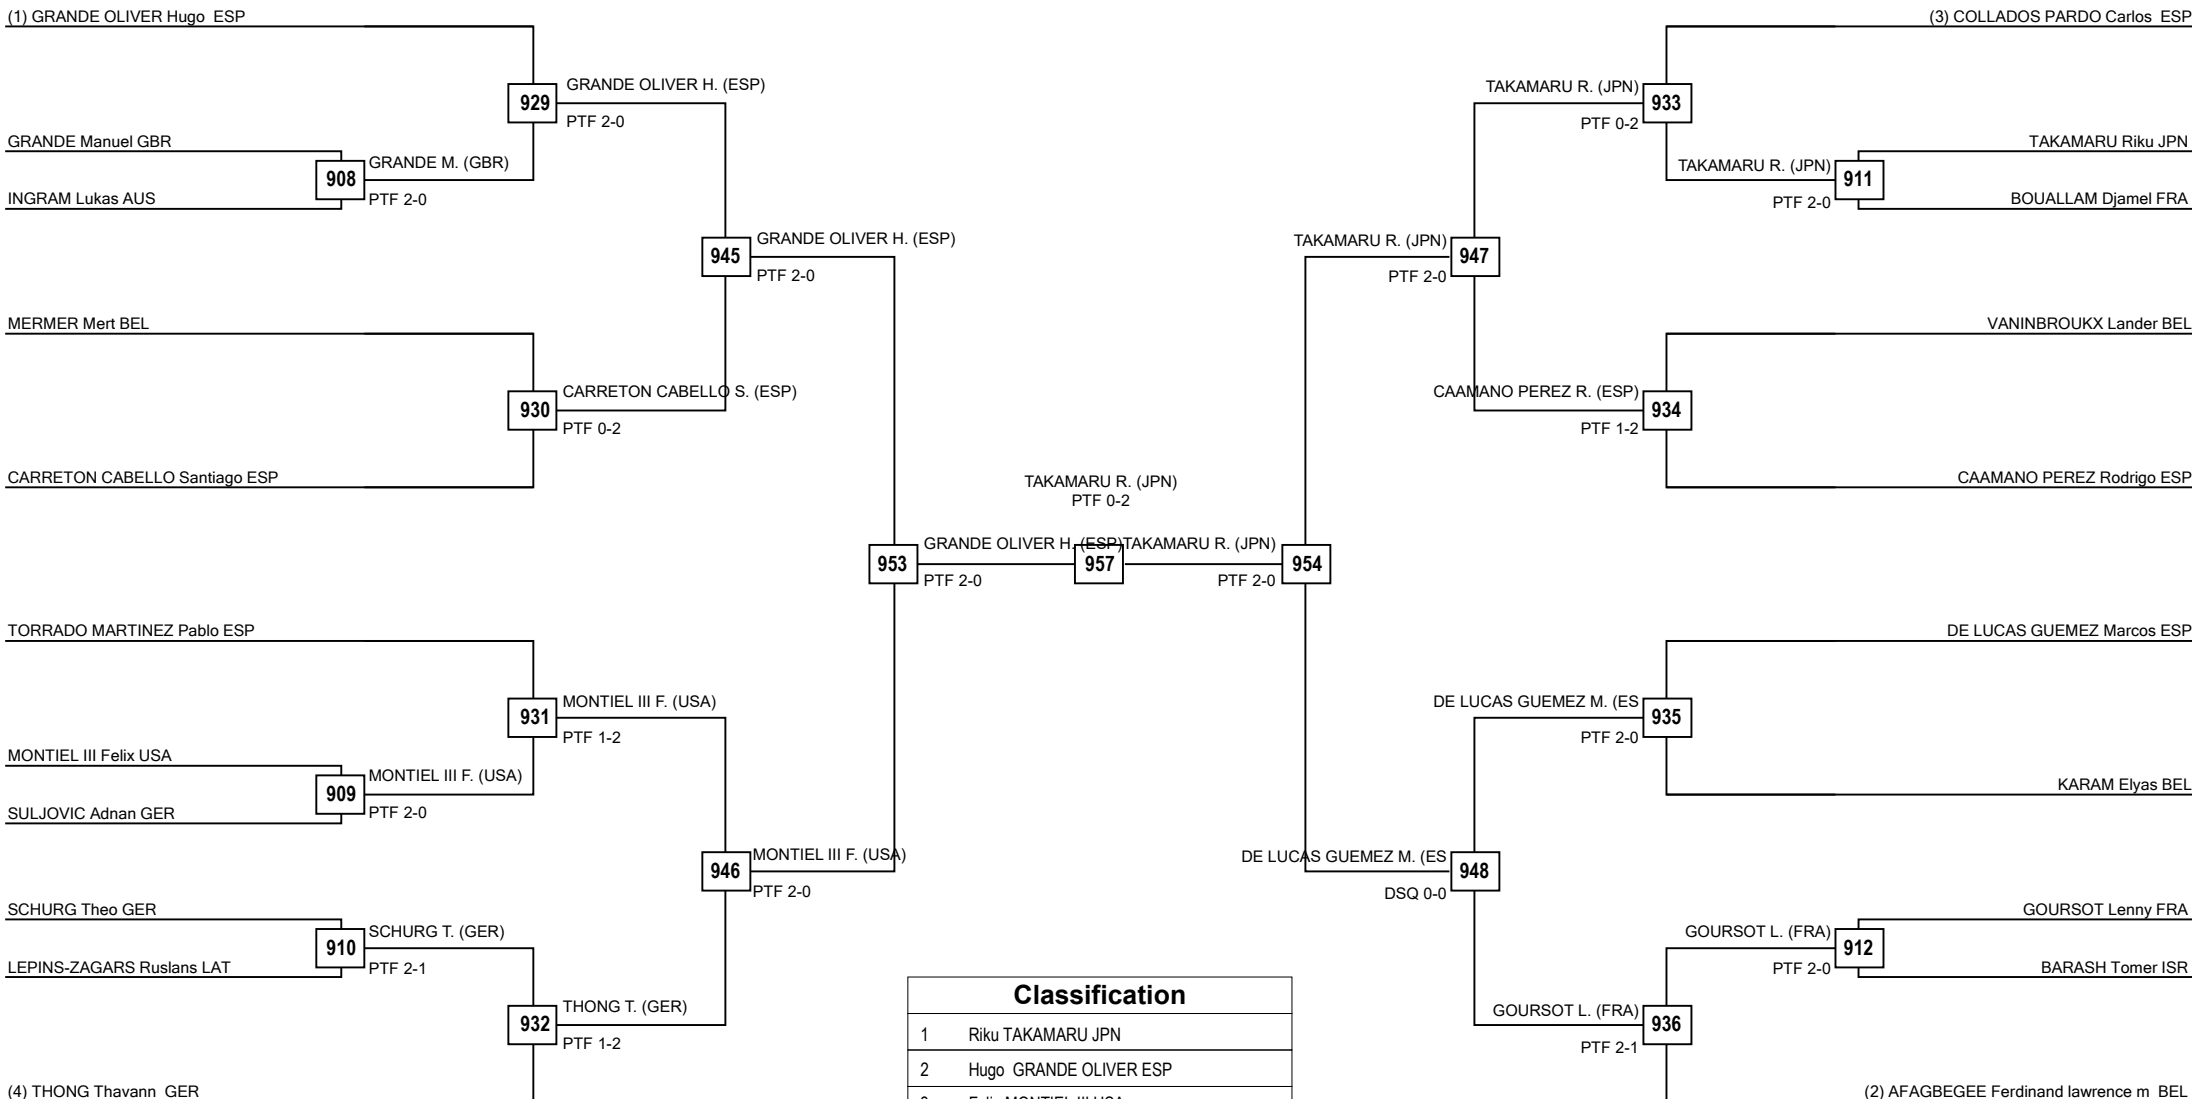

Round of 32   Round of 16   Quarterfinals   Semifinals   Final   Semifinals   Quarterfinals   Round of 16   Round of 32

LEGEND RSC: Win by Referee Stop the Contest   PTG: Win by Point Gap   SUP: win by Superiority   DSQ: Win by disqualification   DQB: Win by Disqualification for unsportsmanlike behavior   DWR: Double Withdrawal   R: Round
(x): Seed   PTF: Win by final score   GDP: Win by Golden Points   WDR: Win by Withdrawal   PUN: Win by Punitive Declaration   DOB: Double disqualification for unsportsmanlike behavior   DDQ: Double Disqualification