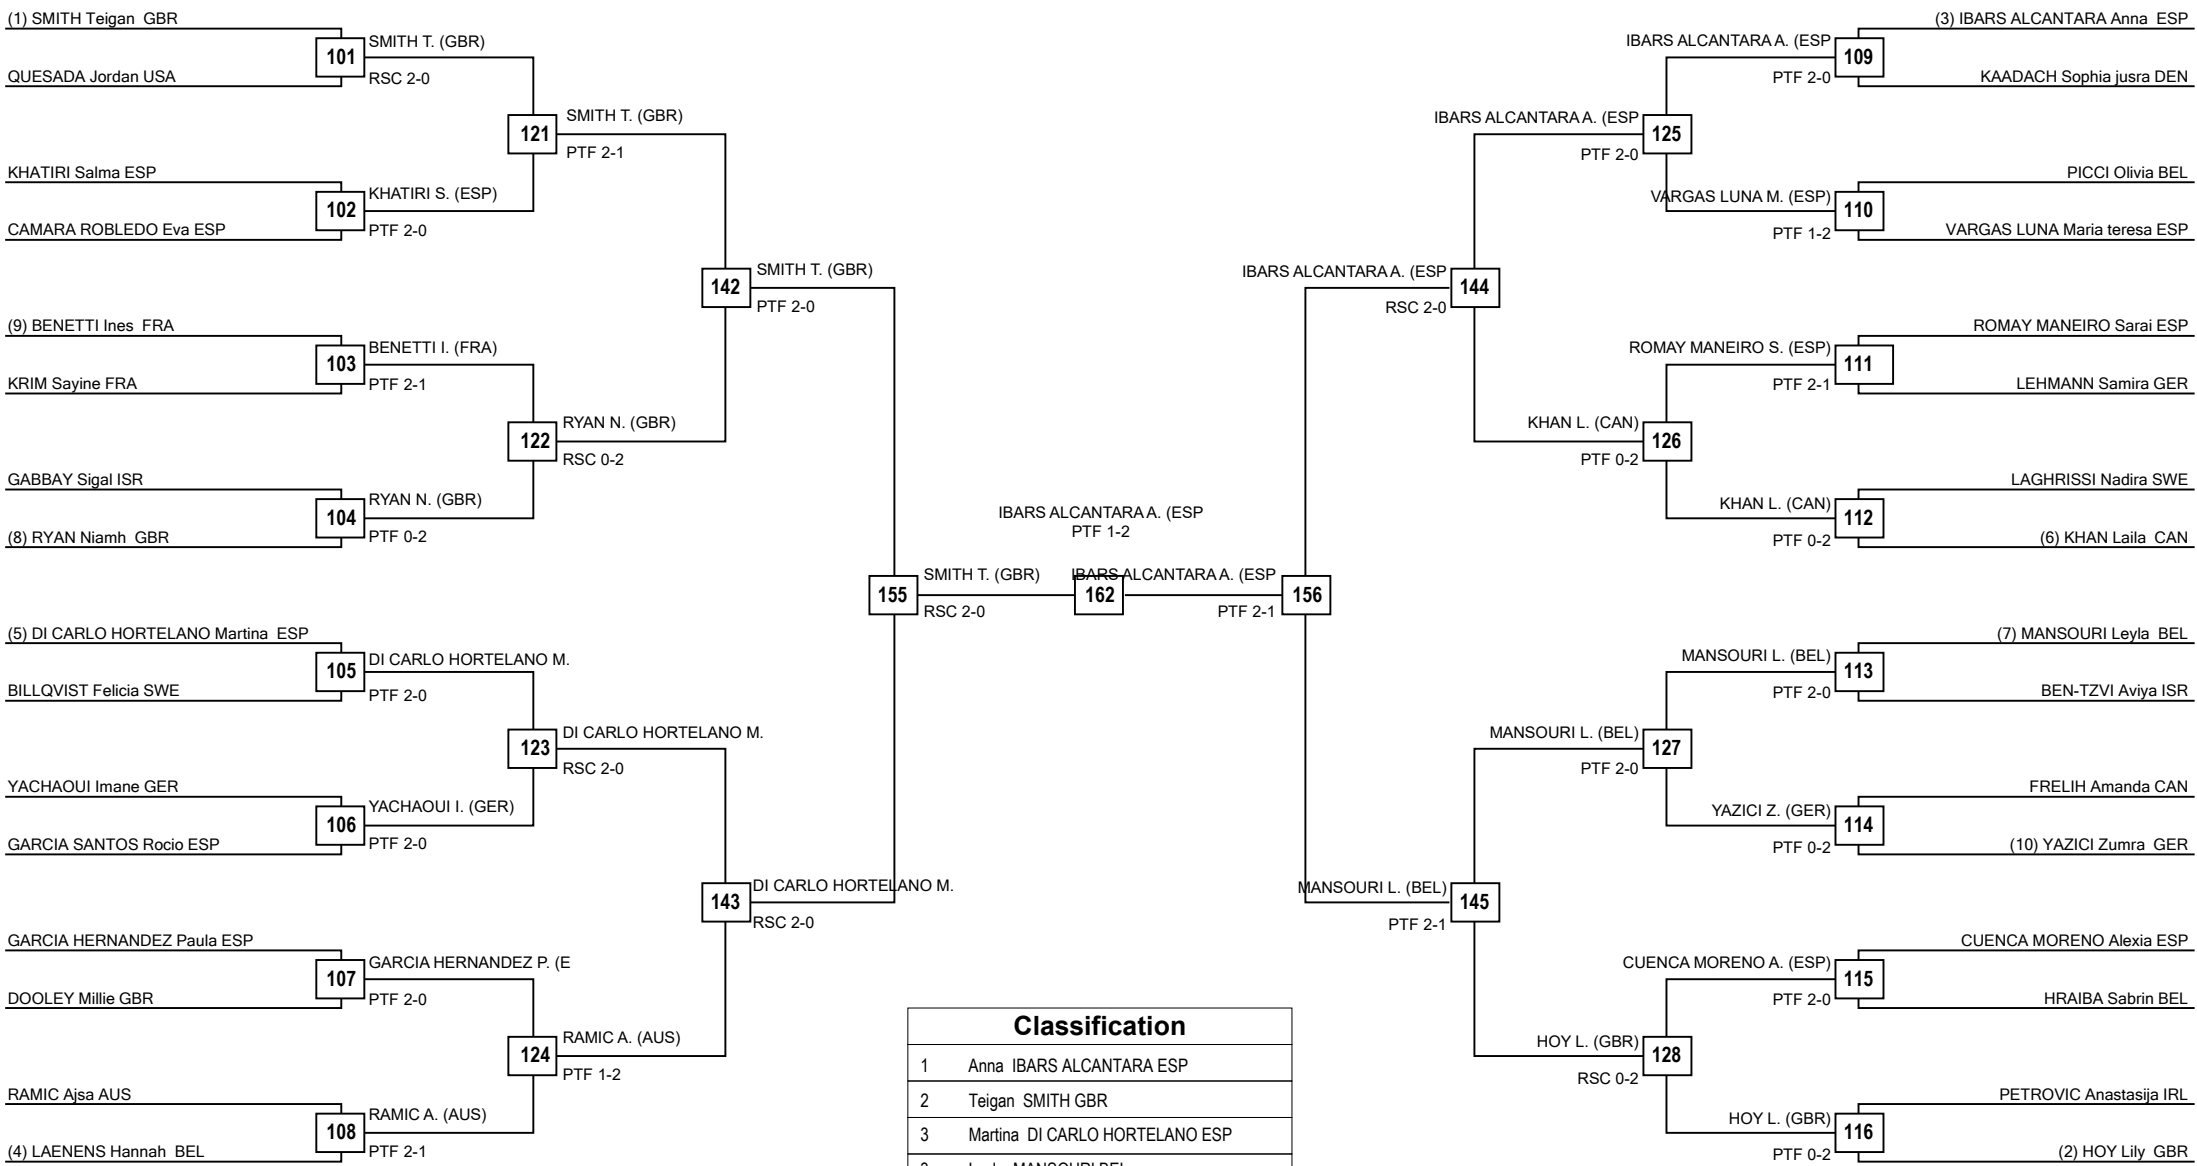

Round of 32	Round of 16	Quarterfinals	Semifinals	Final	Semifinals	Quarterfinals	Round of 16	Round of 32

Classification	
1	Anna IBARS ALCANTARA ESP
2	Teigan SMITH GBR
3	Martina DI CARLO HORTELANO ESP
3	Leyla MANSOURI BEL

LEGEND RSC: Win by Referee Stop the Contest   PTG: Win by Point Gap   SUP: win by Superiority   DSQ: Win by disqualification   DQB: Win by Disqualification for unsportsmanlike behavior   DWR: Double Withdrawal   R: Round
(x): Seed   PTF: Win by final score   GDP: Win by Golden Points   WDR: Win by Withdrawal   PUN: Win by Punitive Declaration   DOB: Double disqualification for unsportsmanlike behavior   DDQ: Double Disqualification