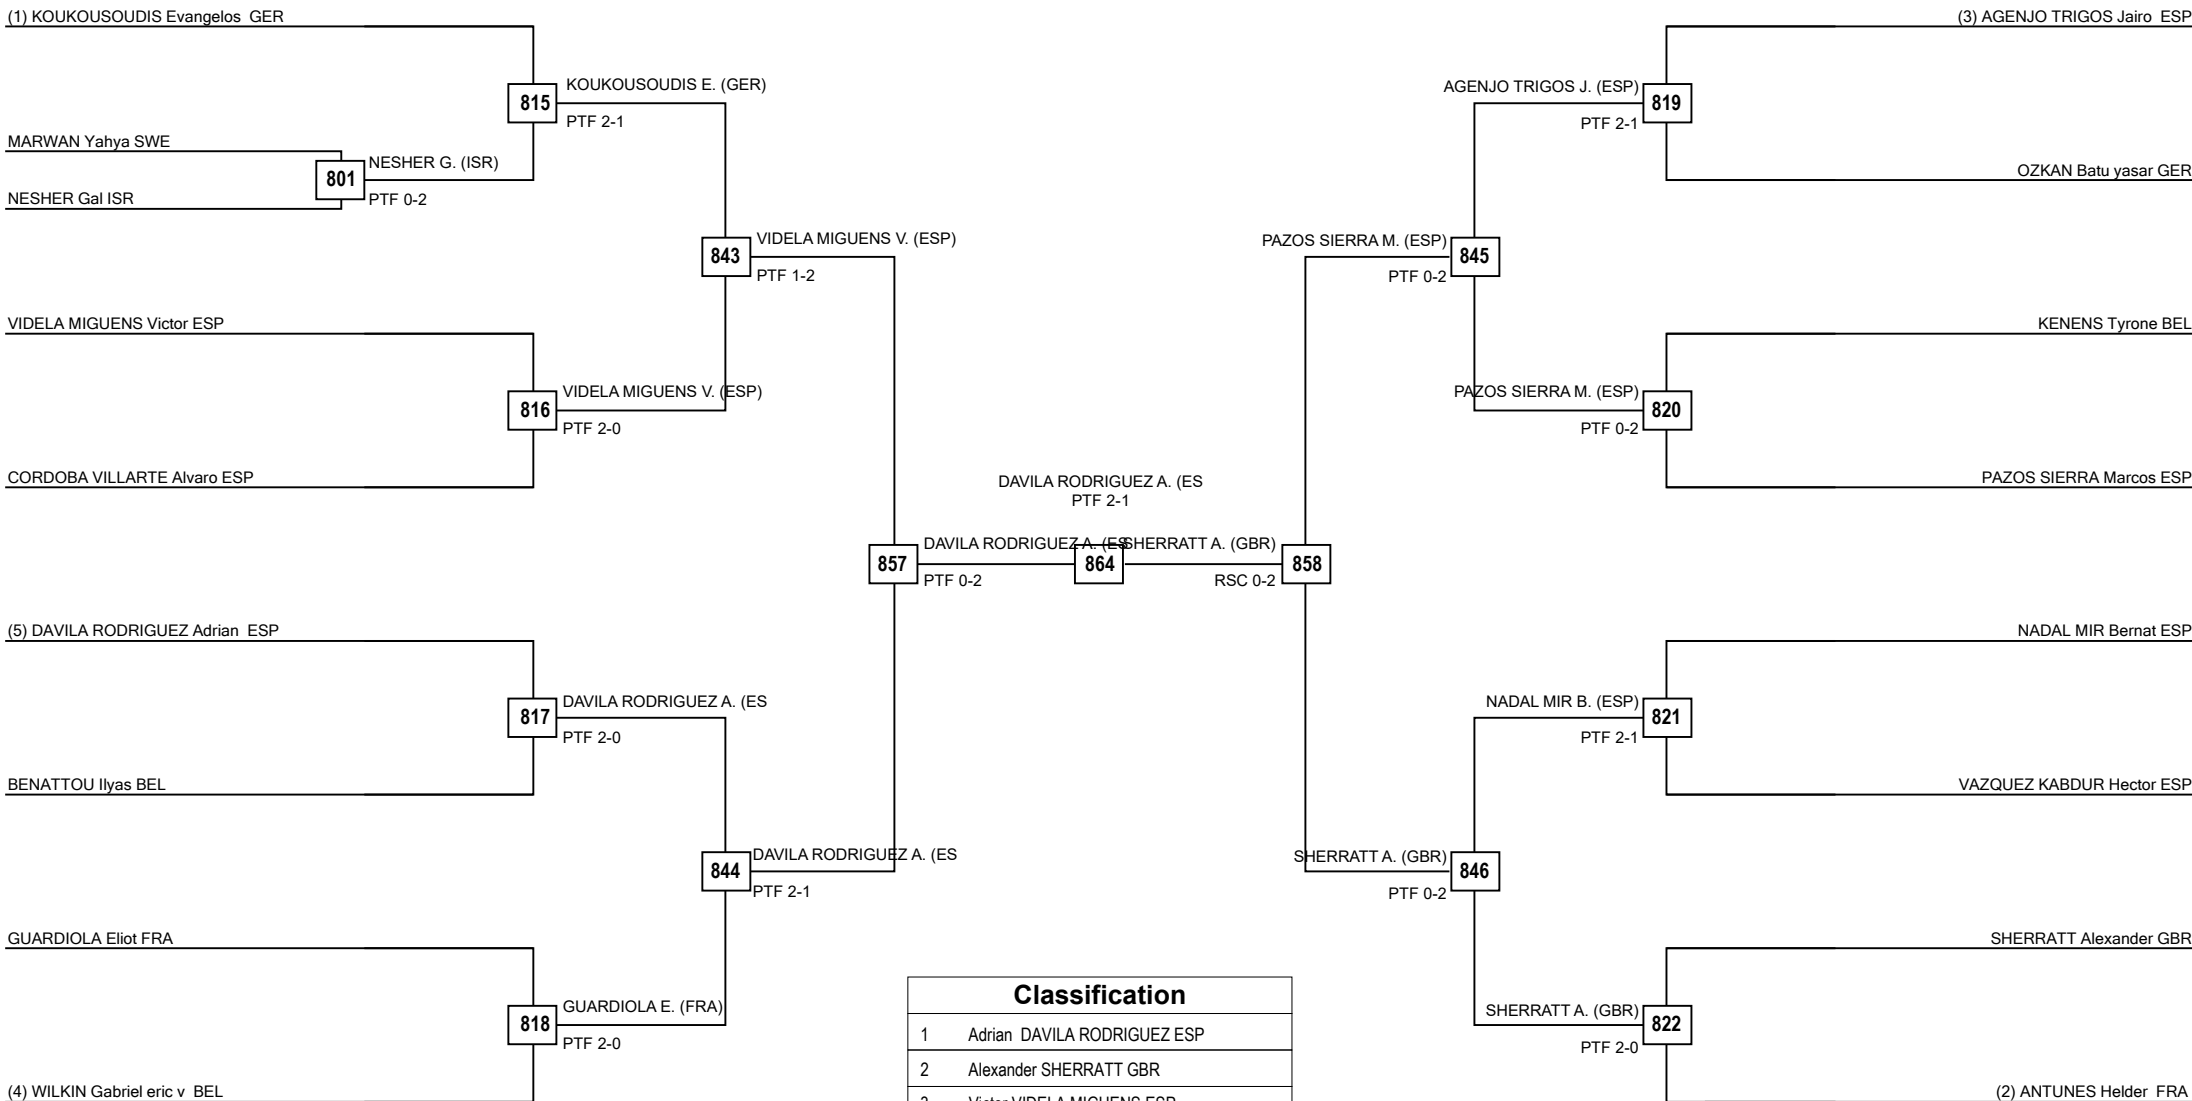

Round of 32   Round of 16   Quarterfinals   Semifinals   Final   Semifinals   Quarterfinals   Round of 16   Round of 32

LEGEND RSC: Win by Referee Stop the Contest   PTG: Win by Point Gap   SUP: win by Superiority   DSQ: Win by disqualification   DQB: Win by Disqualification for unsportsmanlike behavior   DWR: Double Withdrawal   R: Round
(x): Seed   PTF: Win by final score   GDP: Win by Golden Points   WDR: Win by Withdrawal   PUN: Win by Punitive Declaration   DOB: Double disqualification for unsportsmanlike behavior   DDQ: Double Disqualification