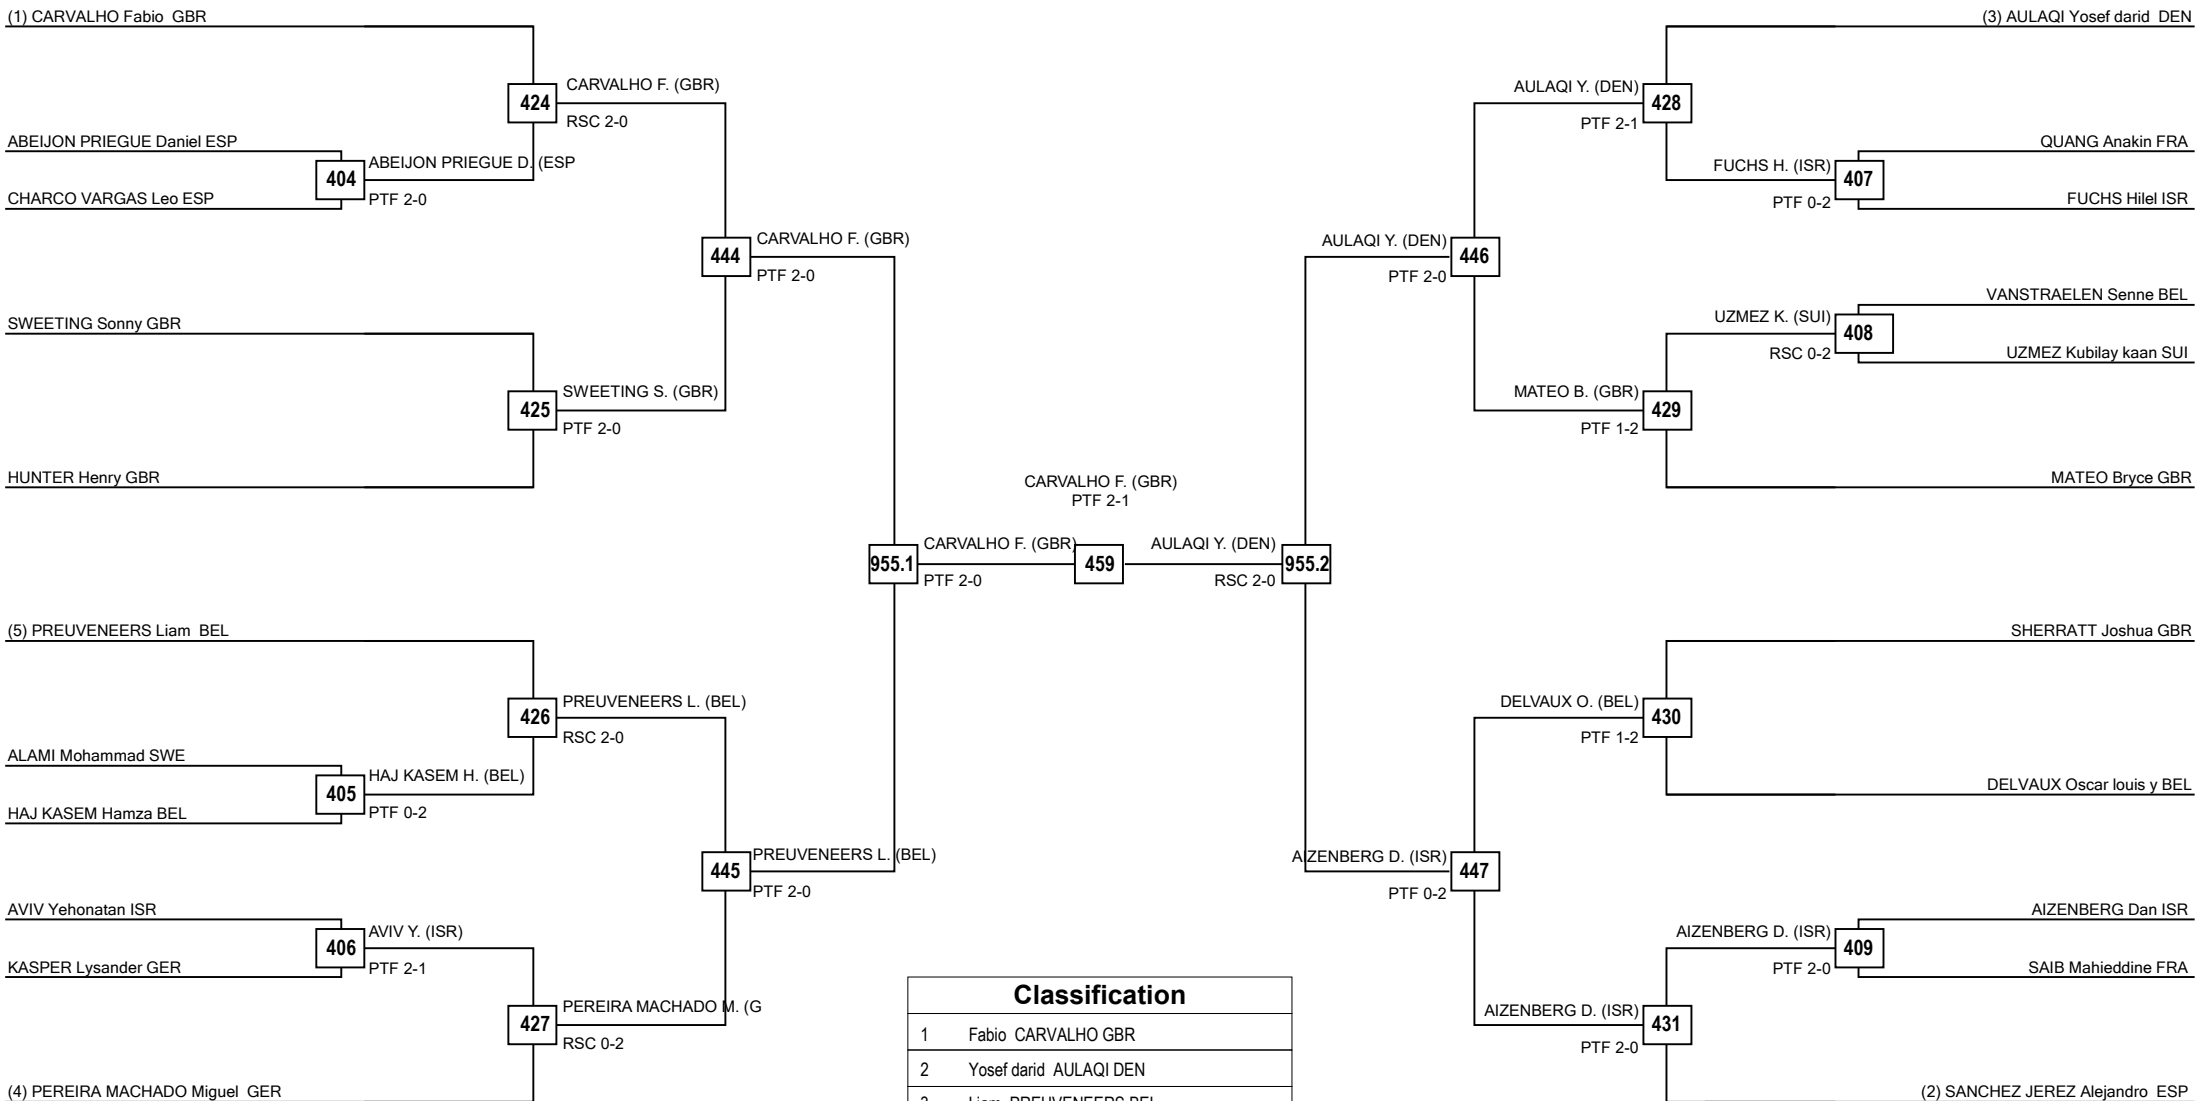

Semifinals

Final

Semifinals

Classification

| | |
|---|-------------------------|
| 1 | Angelina MELZENBACH GER |
| 2 | Tugce NIGDELI GER |
| 3 | Lena DJURIC GER |

Round of 32 Round of 16 Quarterfinals Semifinals Final Semifinals Quarterfinals Round of 16 Round of 32