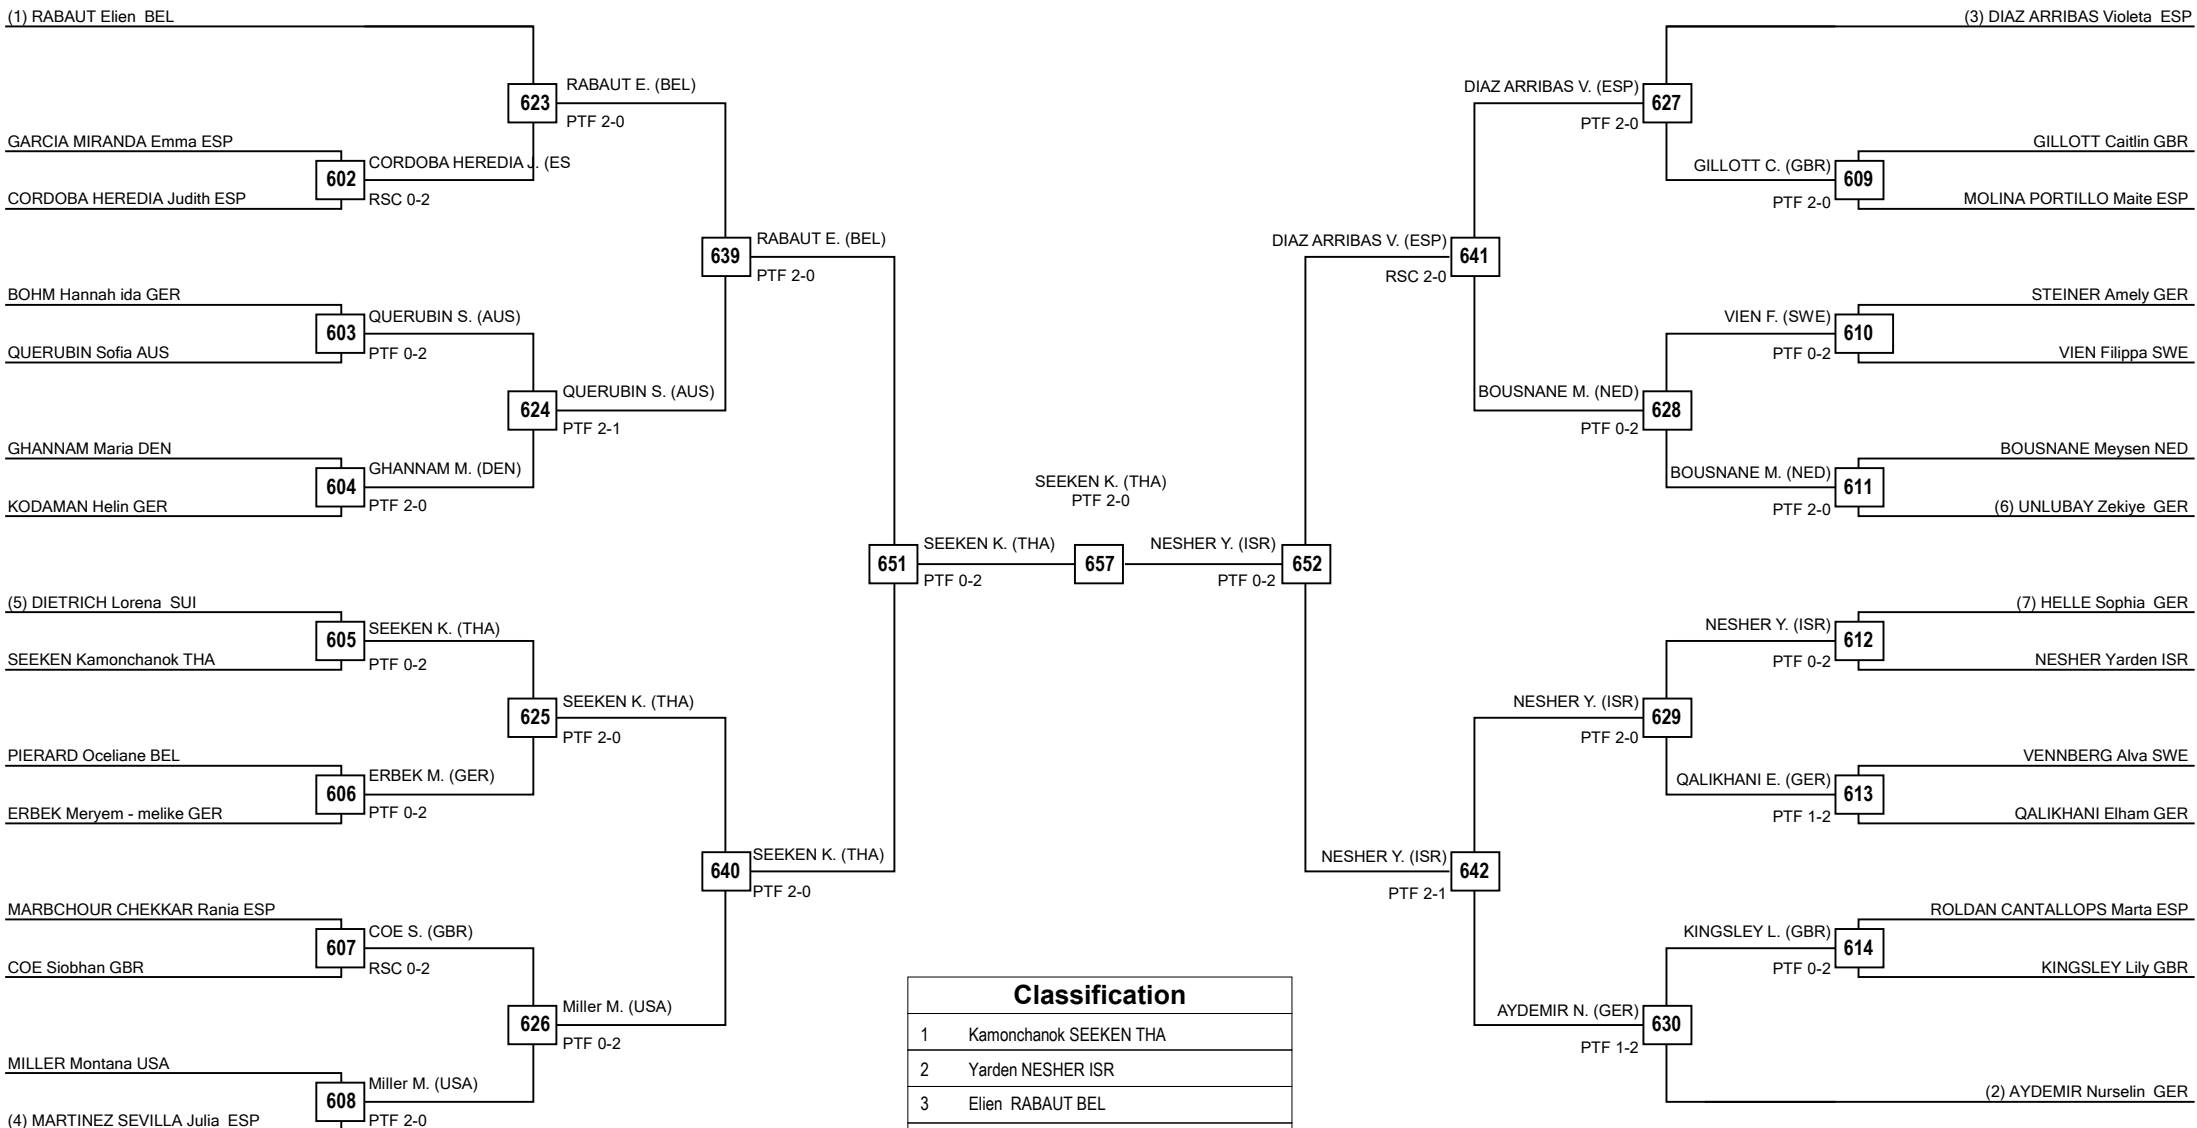

Round of 32   Round of 16   Quarterfinals   Semifinals   Final   Semifinals   Quarterfinals   Round of 16   Round of 32

Classification	
1	Kamonchanok SEEKEN THA
2	Yarden NESHHER ISR
3	Elien RABAUT BEL
3	Violeta DIAZ ARRIBAS ESP

LEGEND RSC: Win by Referee Stop the Contest   PTG: Win by Point Gap   SUP: win by Superiority   DSQ: Win by disqualification   DQB: Win by Disqualification for unsportsmanlike behavior   DWR: Double Withdrawal   R: Round
(x): Seed   PTF: Win by final score   GDP: Win by Golden Points   WDR: Win by Withdrawal   PUN: Win by Punitive Declaration   DOB: Double disqualification for unsportsmanlike behavior   DDQ: Double Disqualification