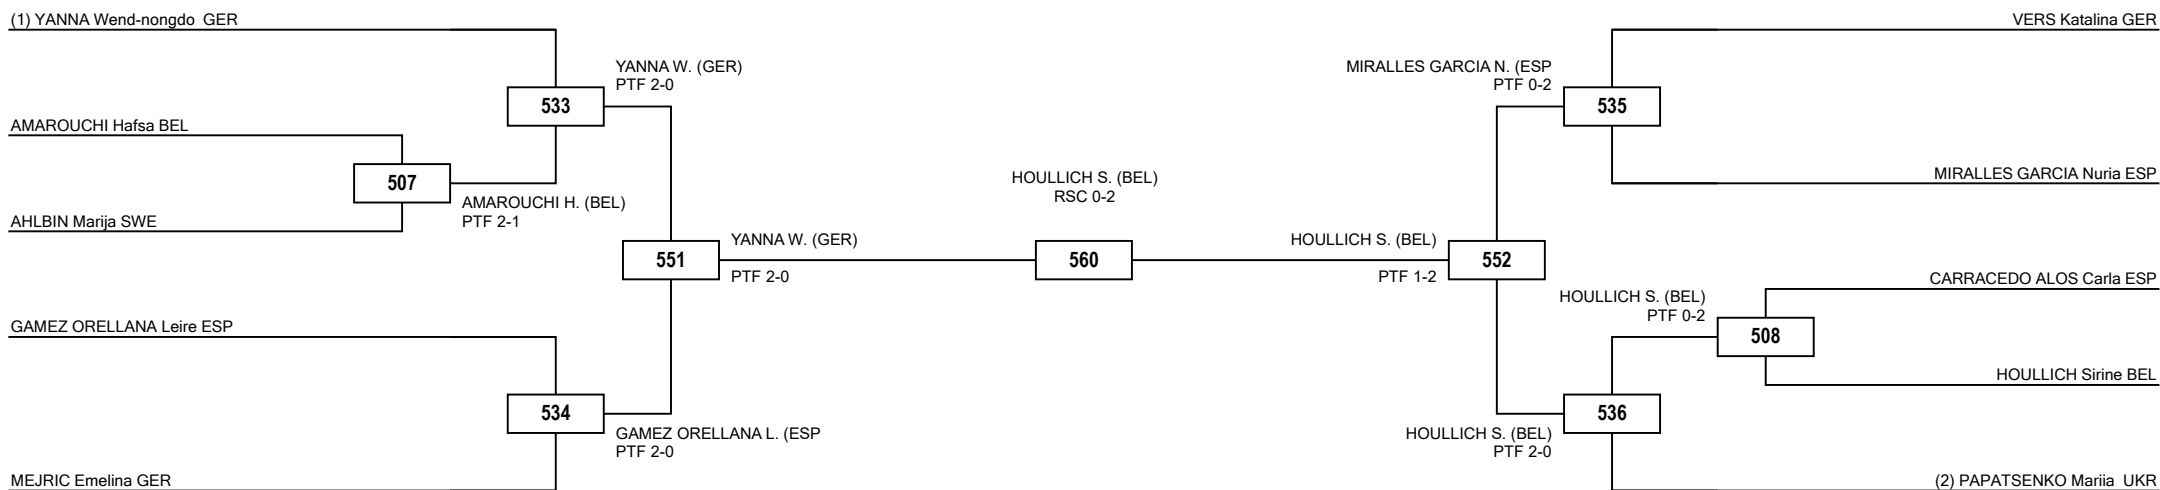

Round of 16   Quarterfinals   Semifinals   Final   Semifinals   Quarterfinals   Round of 16

Classification

1	Sirine HOULLICH BEL
2	Wend-nongdo YANNA GER
3	Leire GAMEZ ORELLANA ESP
3	Nuria MIRALLES GARCIA ESP

LEGEND RSC: Win by Referee Stop the Contest   PTG: Win by Point Gap   SUP: win by Superiority   DSQ: Win by disqualification   DQB: Win by Disqualification for unsportsmanlike behavior   DWR: Double Withdrawal   R: Round
(x): Seed   PTF: Win by final score   GDP: Win by Golden Points   WDR: Win by Withdrawal   PUN: Win by Punitive Declaration   DOB: Double disqualification for unsportsmanlike behavior   DDQ: Double Disqualification