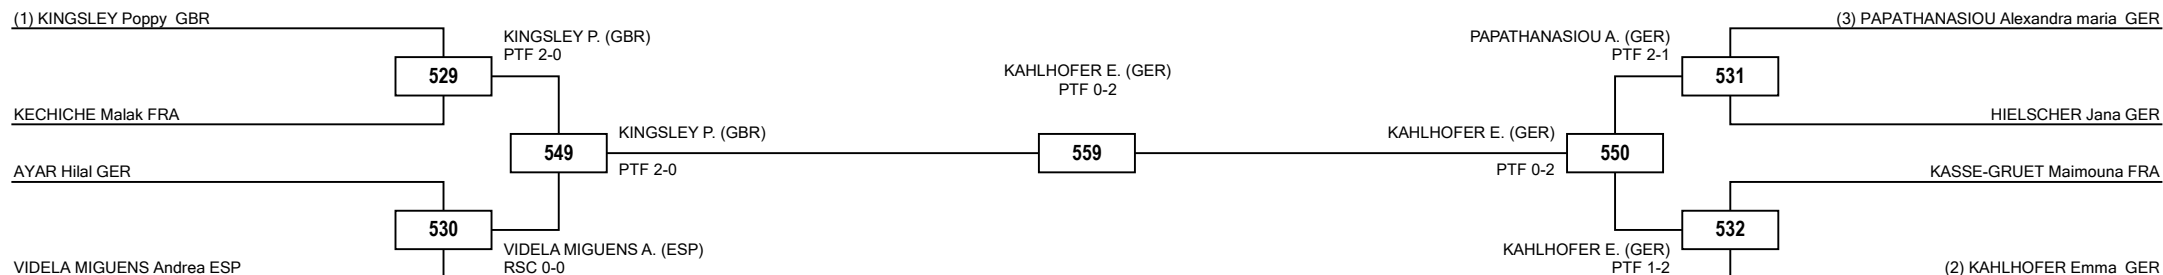

Quarterfinals

Semifinals

Final

Semifinals

Quarterfinals

Classification

| | |
|---|-----------------------------------|
| 1 | Emma KAHLHOFER GER |
| 2 | Poppy KINGSLEY GBR |
| 3 | Andrea VIDELA MIGUENS ESP |
| 3 | Alexandra maria PAPATHANASIOU GER |