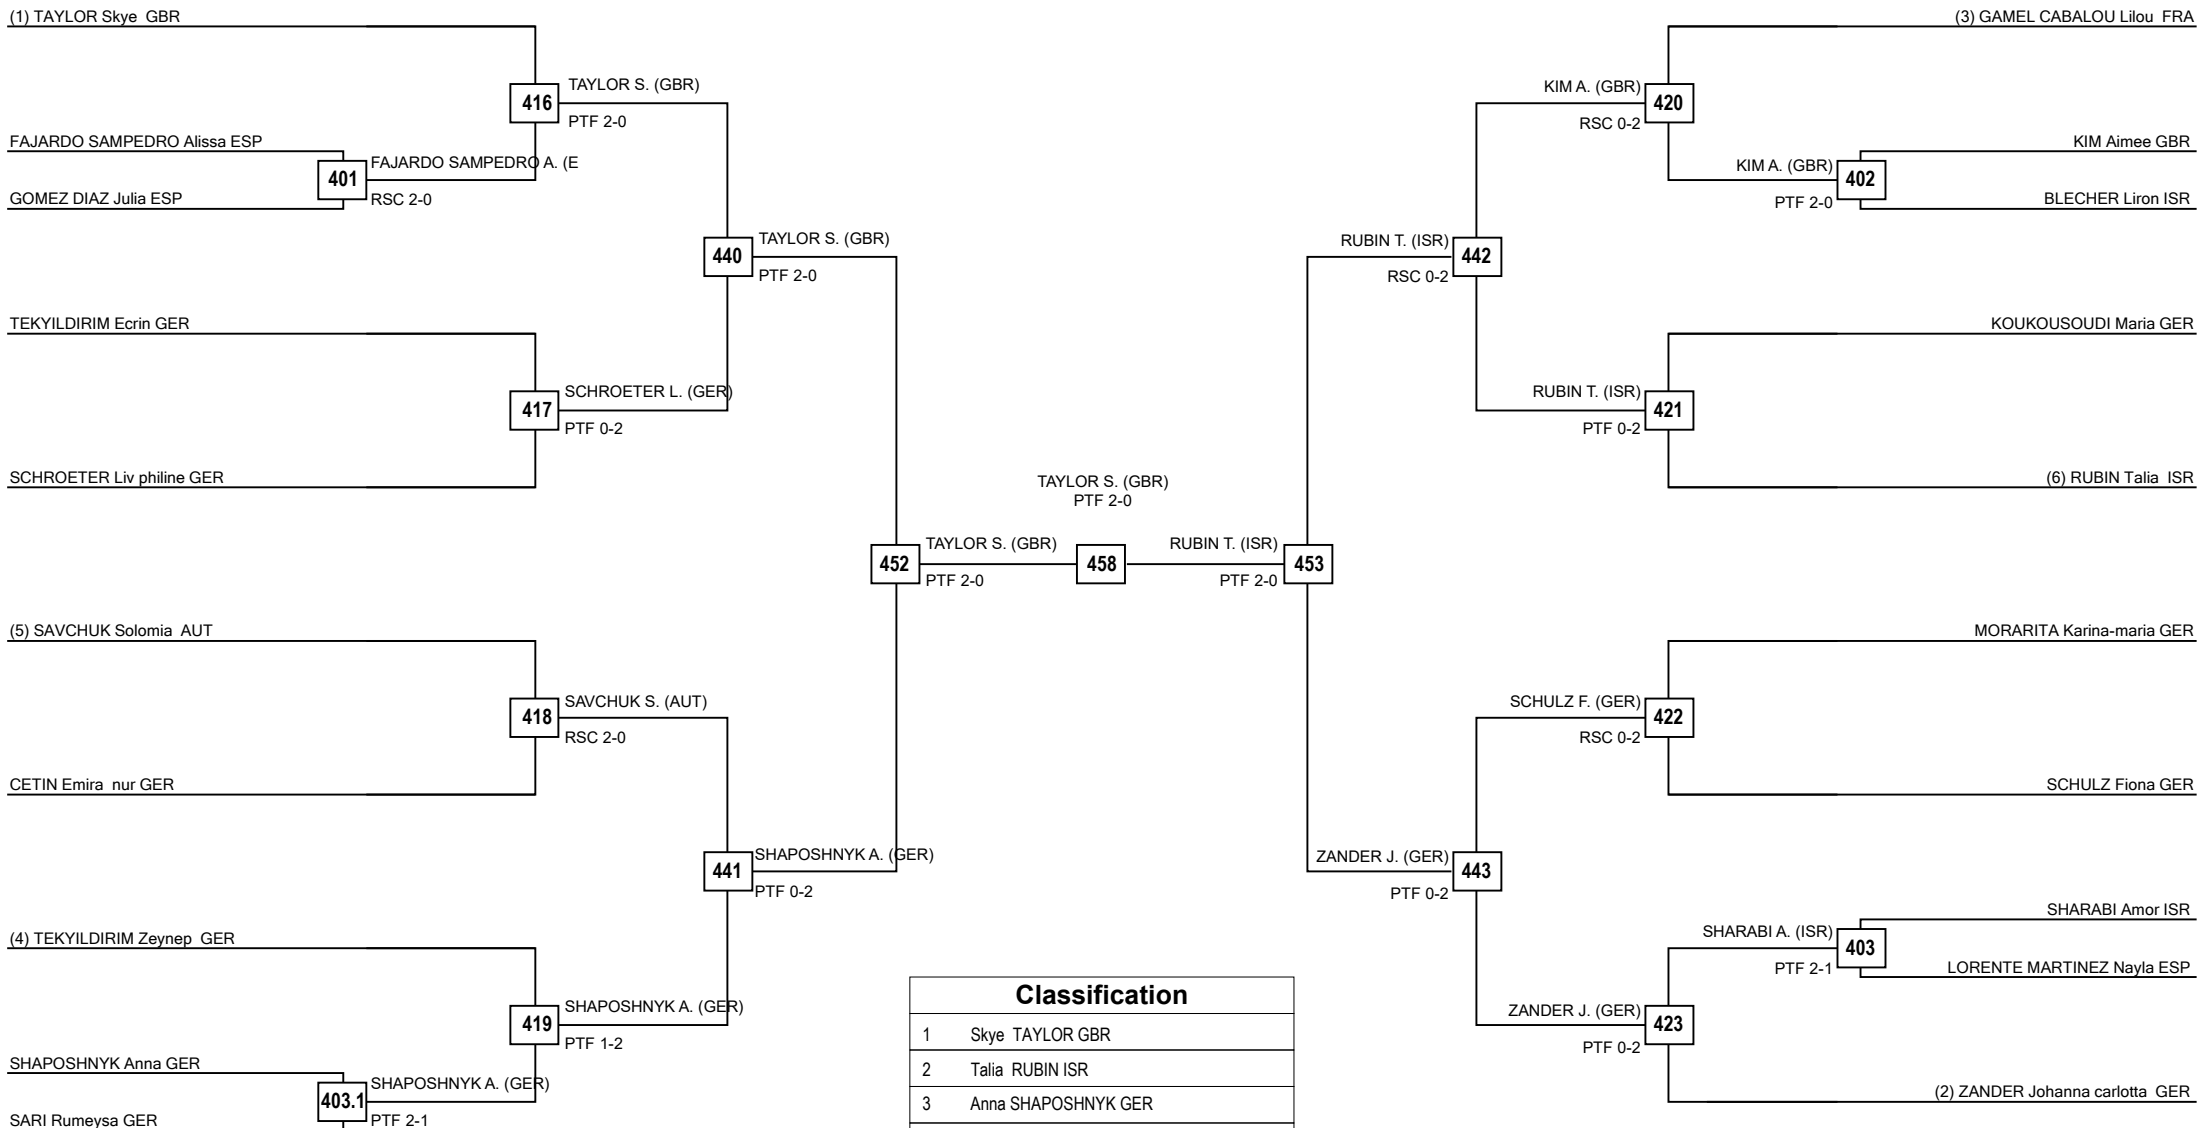

Round of 32 Round of 16 Quarterfinals Semifinals Final Semifinals Quarterfinals Round of 16 Round of 32

LEGEND RSC: Win by Referee Stop the Contest PTG: Win by Point Gap SUP: win by Superiority DSQ: Win by disqualification DQB: Win by Disqualification for unsportsmanlike behavior DWR: Double Withdrawal R: Round
 (x): Seed PTF: Win by final score GDP: Win by Golden Points WDR: Win by Withdrawal PUN: Win by Punitive Declaration DOB: Double disqualification for unsportsmanlike behavior DDQ: Double Disqualification