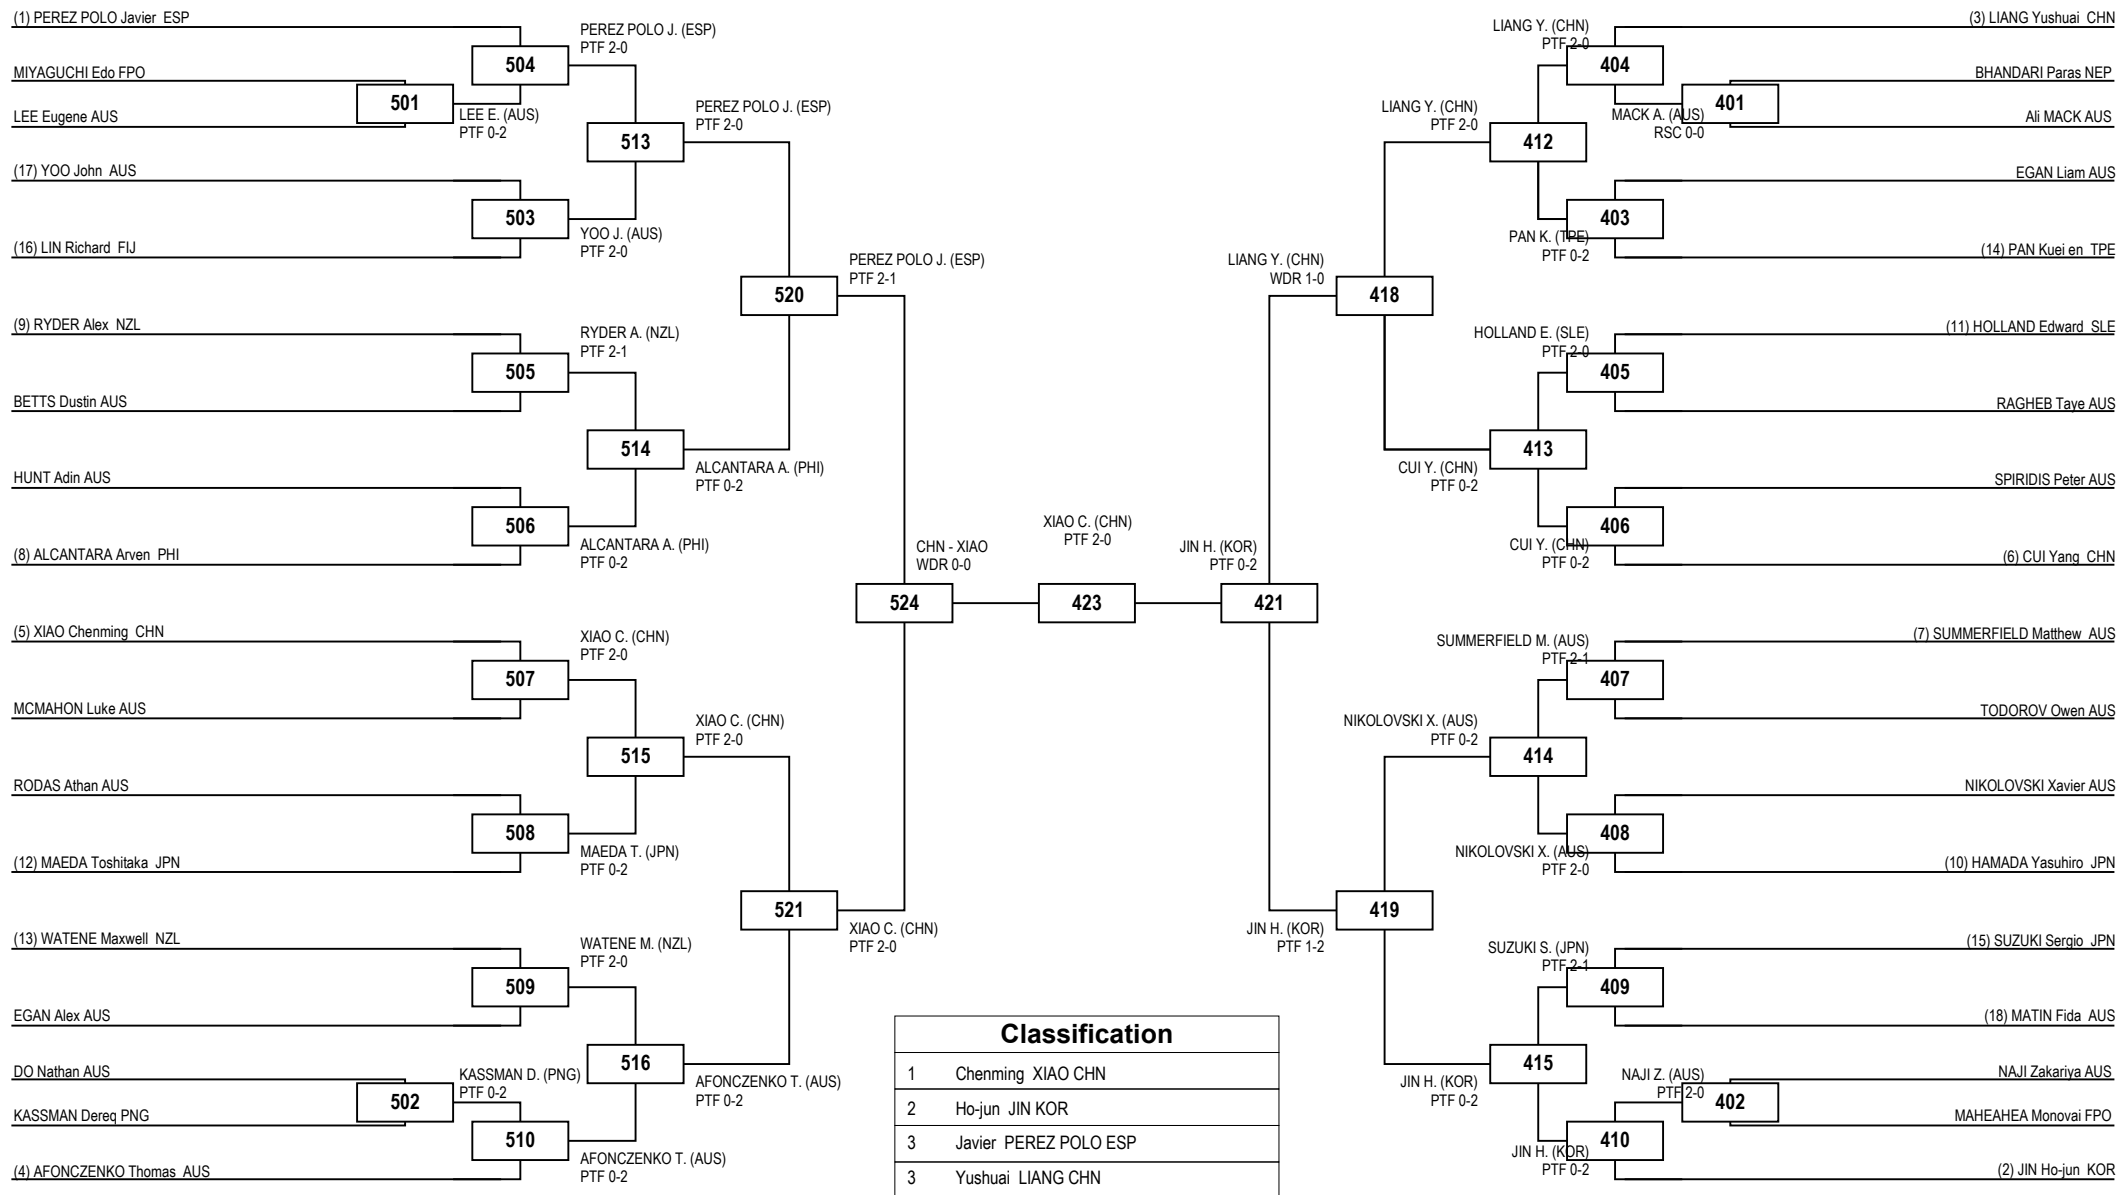

Round of 16 Quarterfinals Semifinals Final Semifinals Quarterfinals Round of 16

Classification

1	Lei XU CHN
2	Dabin LEE KOR
3	Reba STEWART AUS
3	Zeqi ZHOU CHN

LEGEND RSC: Win by Referee Stop the Contest PTG: Win by Point Gap SUP: win by Superiority DSQ: Win by disqualification DQB: Win by Disqualification for unsportsmanlike behavior DWR: Double Withdrawal R: Round
 (x): Seed PTF: Win by final score GDP: Win by Golden Points WDR: Win by Withdrawal PUN: Win by Punitive Declaration DOB: Double disqualification for unsportsmanlike behavior DDQ: Double Disqualification

Round of 32

Round of 16

Quarterfinals

Semifinals

Final

Semifinals

Quarterfinals

Round of 16

Round of 32

Round of 64 Round of 32 Round of 16 Quarterfinals Semifinals Final Semifinals Quarterfinals Round of 16 Round of 32 Round of 64

Classification	
1	Chenming XIAO CHN
2	Ho-jun JIN KOR
3	Javier PEREZ POLO ESP
3	Yushuai LIANG CHN