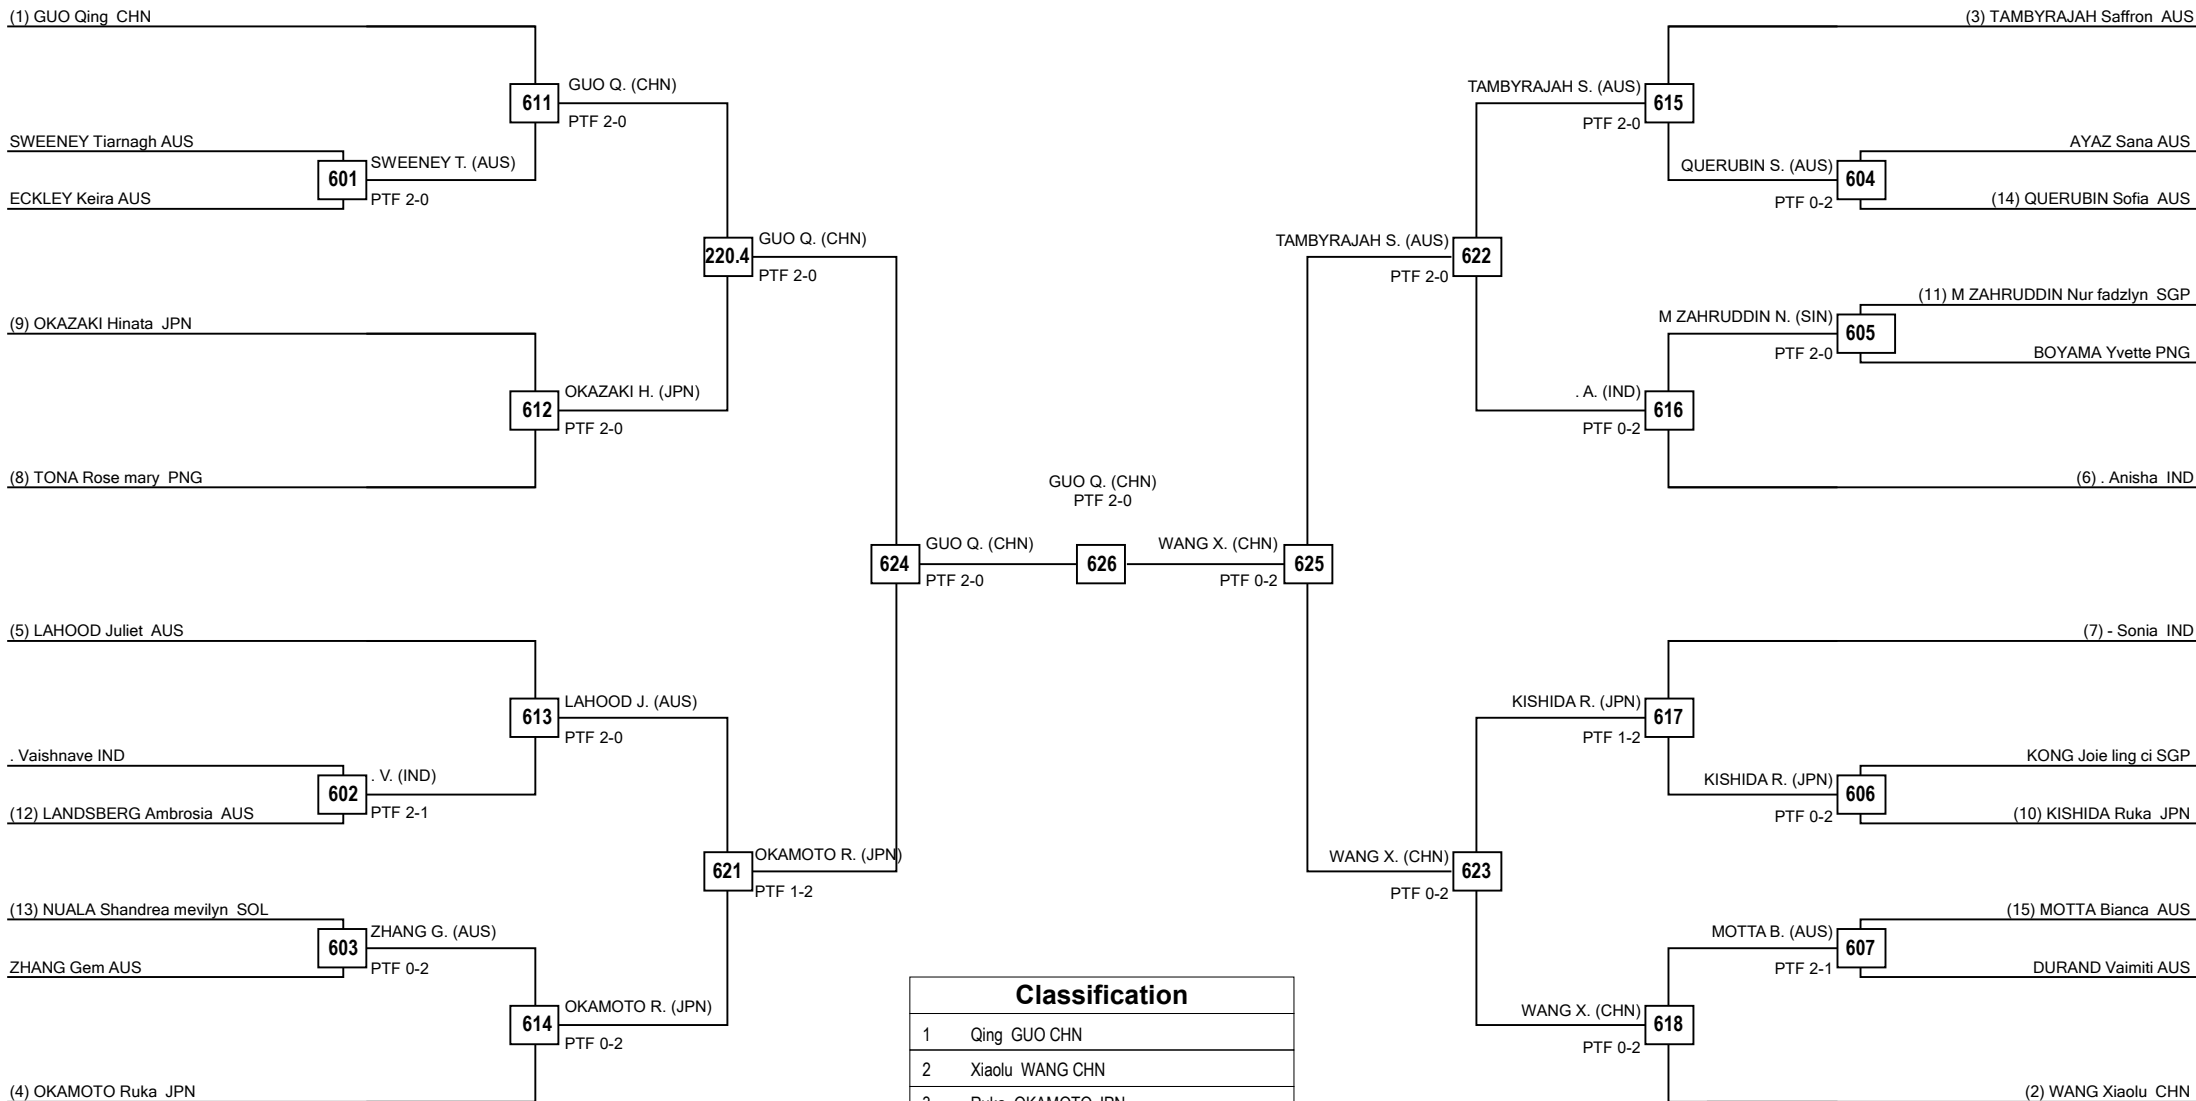

Round of 32

Round of 16

Quarterfinals

Semifinals

Final

Semifinals

Quarterfinals

Round of 16

Round of 32

LEGEND RSC: Win by Referee Stop the Contest PTG: Win by Point Gap SUP: win by Superiority DSQ: Win by disqualification DQB: Win by Disqualification for unsportsmanlike behavior DWR: Double Withdrawal R: Round
(x): Seed PTF: Win by final score GDP: Win by Golden Points WDR: Win by Withdrawal PUN: Win by Punitive Declaration DOB: Double disqualification for unsportsmanlike behavior DDQ: Double Disqualification

Round of 16

Quarterfinals

Semifinals

Final

Semifinals

Quarterfinals

Round of 16

Classification