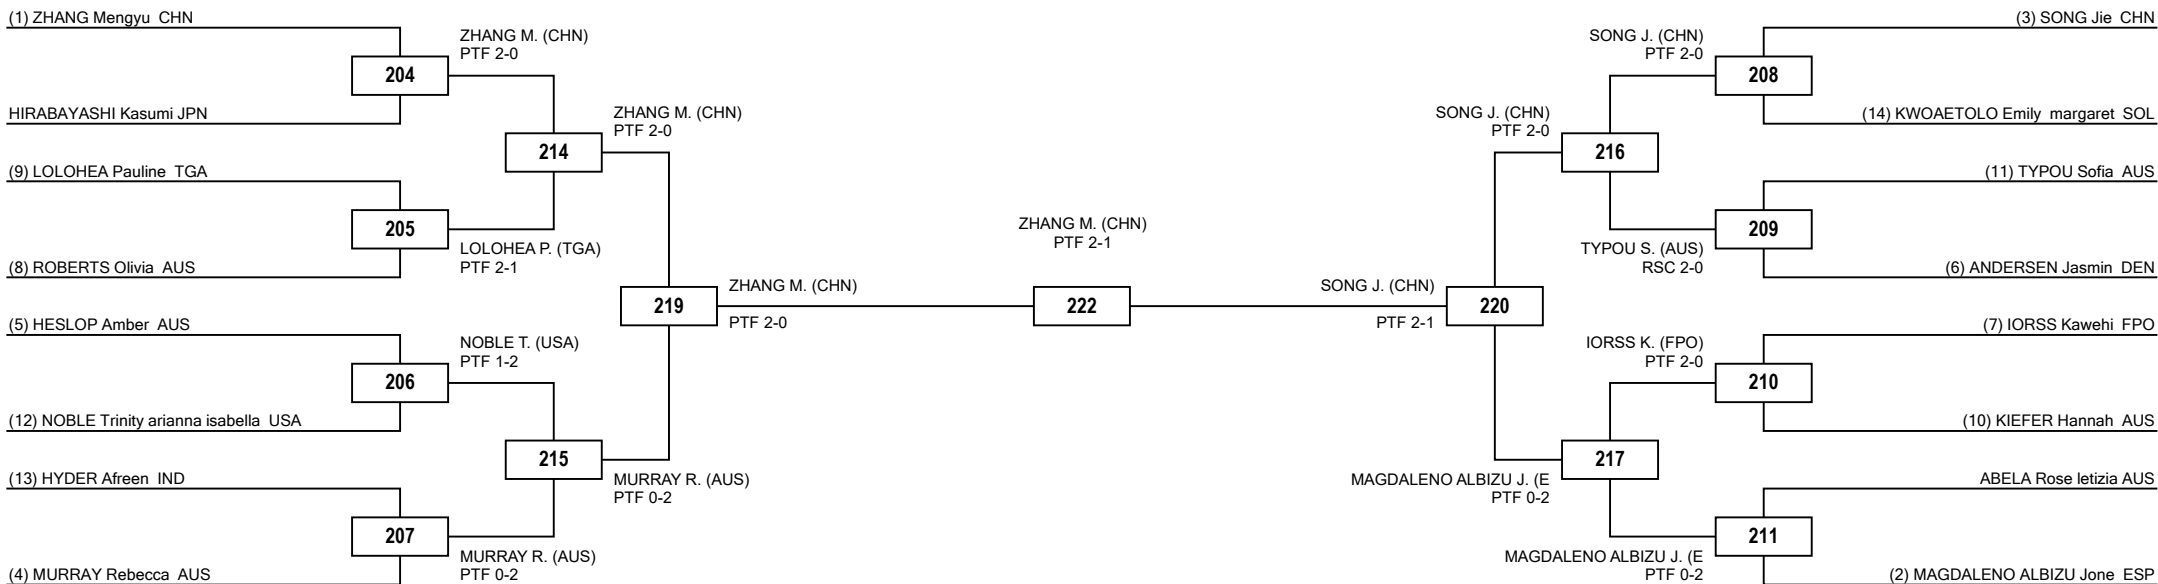

Round of 32

LEGEND RSC: Win by Referee Stop the Contest PTG: Win by Point Gap SUP: win by Superiority DSQ: Win by disqualification DQB: Win by Disqualification for unsportsmanlike behavior DWR: Double Withdrawal R: Round
(x): Seed PTF: Win by final score GDP: Win by Golden Points WDR: Win by Withdrawal PUN: Win by Punitive Declaration DOB: Double disqualification for unsportsmanlike behavior DDQ: Double Disqualification

Round of 16

Quarterfinals

Semifinals

Final

Semifinals

Quarterfinals

Round of 16

Classification

1	Stacey HYMER AUS
2	Kaja husby HANSEN NOR
3	Nichelle TAN SGP
3	Jessica BORG AUS

LEGEND RSC: Win by Referee Stop the Contest PTG: Win by Point Gap SUP: win by Superiority DSQ: Win by disqualification DQB: Win by Disqualification for unsportsmanlike behavior DWR: Double Withdrawal R: Round
(x): Seed PTF: Win by final score GDP: Win by Golden Points WDR: Win byWithdrawal PUN: Win by Punitive Declaration DOB: Double disqualification for unsportsmanlike behavior DDQ: Double Disqualification

Round of 16 Quarterfinals Semifinals Final Semifinals Quarterfinals Round of 16

Classification	
1	Mengyu ZHANG CHN
2	Jie SONG CHN
3	Rebecca MURRAY AUS
3	Jone MAGDALENO ALBIZU ESP

LEGEND RSC: Win by Referee Stop the Contest PTG: Win by Point Gap SUP: win by Superiority DSQ: Win by disqualification DQB: Win by Disqualification for unsportsmanlike behavior DWR: Double Withdrawal R: Round
 (x): Seed PTF: Win by final score GDP: Win by Golden Points WDR: Win byWithdrawal PUN: Win by Punitive Declaration DOB: Double disqualification for unsportsmanlike behavior DDQ: Double Disqualification