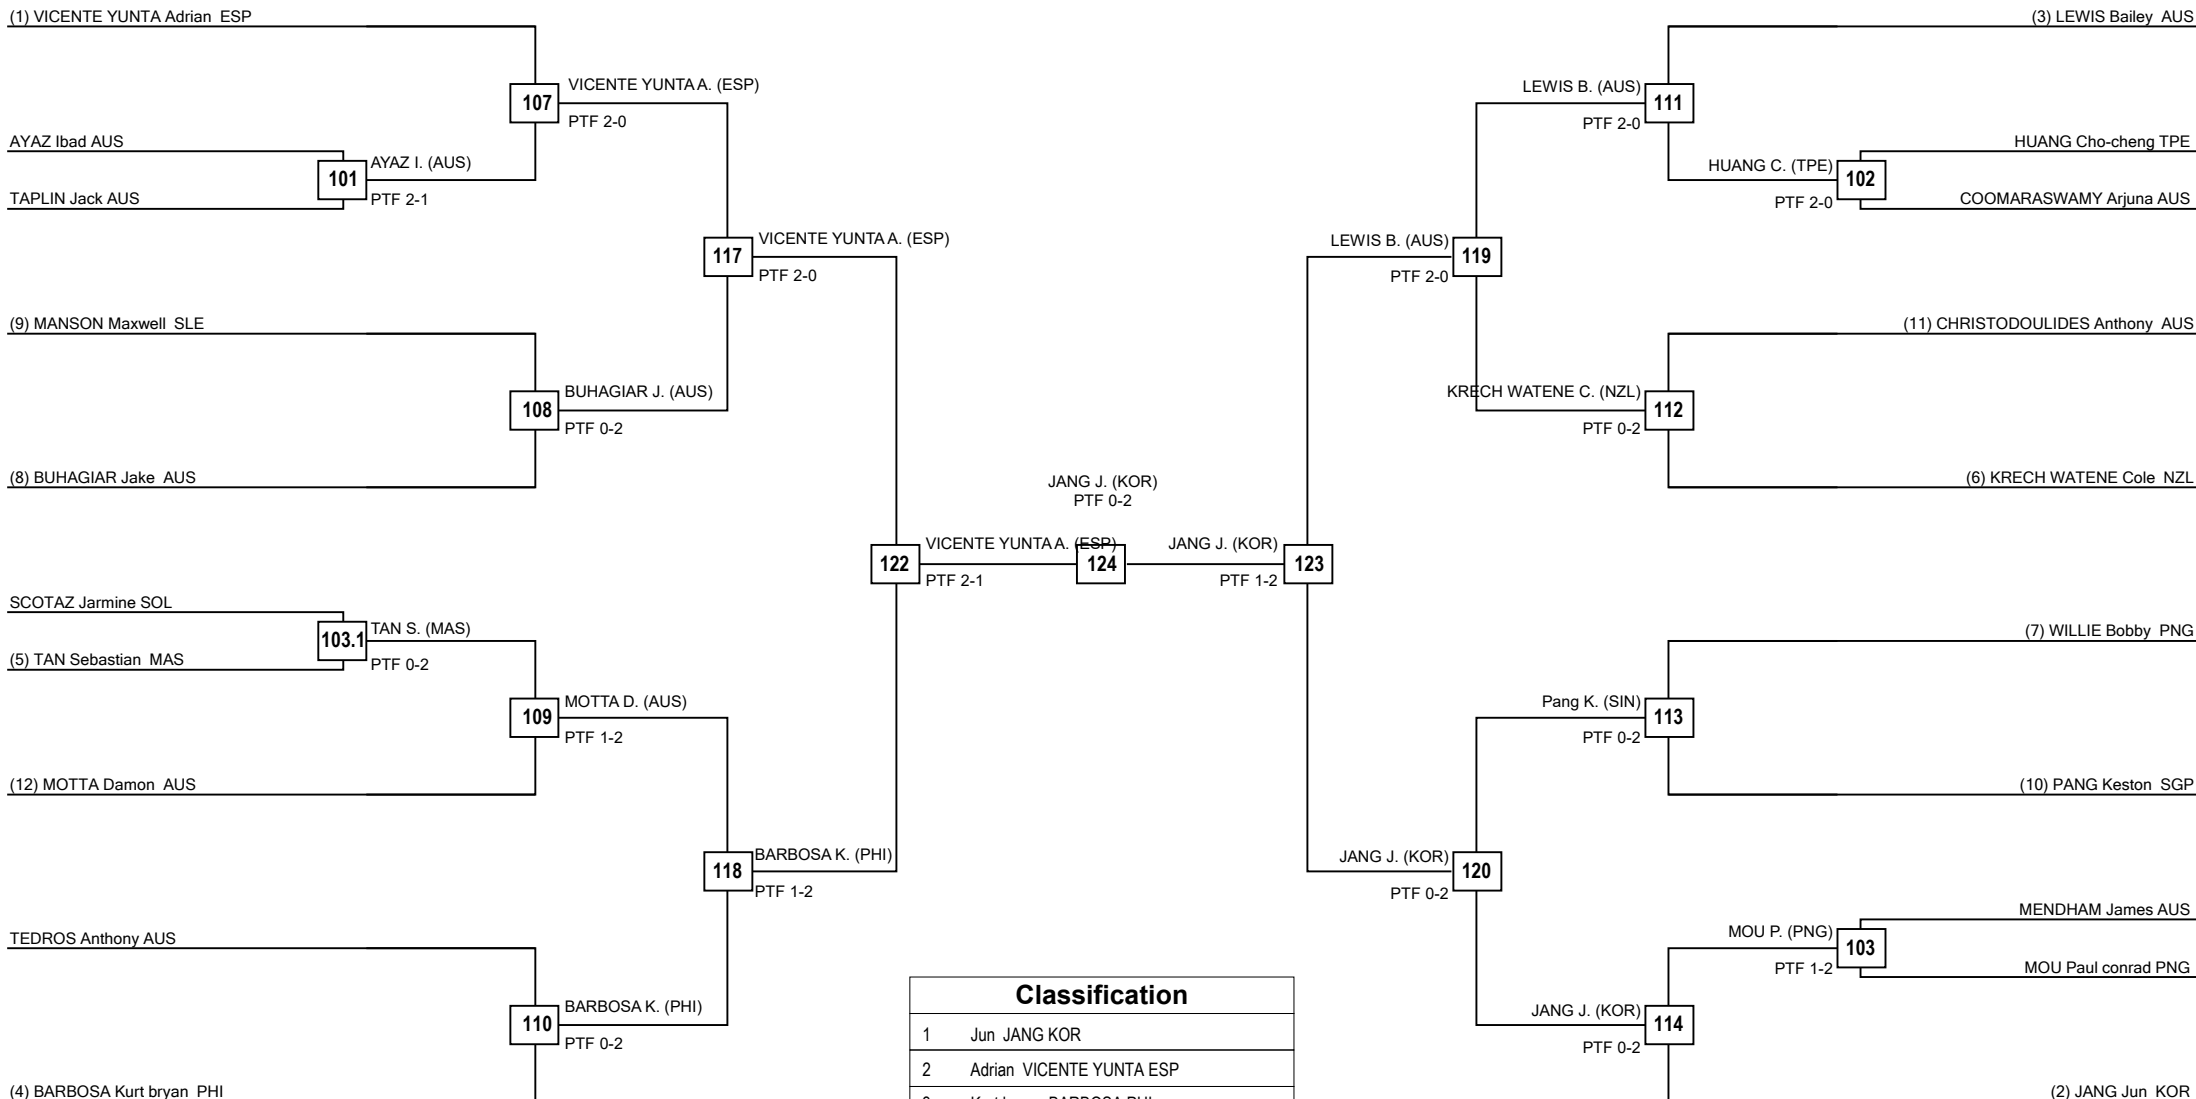

Round of 16 Quarterfinals Semifinals Final Semifinals Quarterfinals Round of 16

Classification

1	Lei XU CHN
2	Dabin LEE KOR
3	Reba STEWART AUS
3	Zeqi ZHOU CHN

LEGEND RSC: Win by Referee Stop the Contest PTG: Win by Point Gap SUP: win by Superiority DSQ: Win by disqualification DQB: Win by Disqualification for unsportsmanlike behavior DWR: Double Withdrawal R: Round
 (x): Seed PTF: Win by final score GDP: Win by Golden Points WDR: Win by Withdrawal PUN: Win by Punitive Declaration DOB: Double disqualification for unsportsmanlike behavior DDQ: Double Disqualification

Round of 32

Round of 16

Quarterfinals

Semifinals

Final

Semifinals

Quarterfinals

Round of 16

Round of 32

Round of 64 Round of 32 Round of 16 Quarterfinals Semifinals Final Semifinals Quarterfinals Round of 16 Round of 32 Round of 64

Classification	
1	Chenming XIAO CHN
2	Ho-jun JIN KOR
3	Javier PEREZ POLO ESP
3	Yushuai LIANG CHN