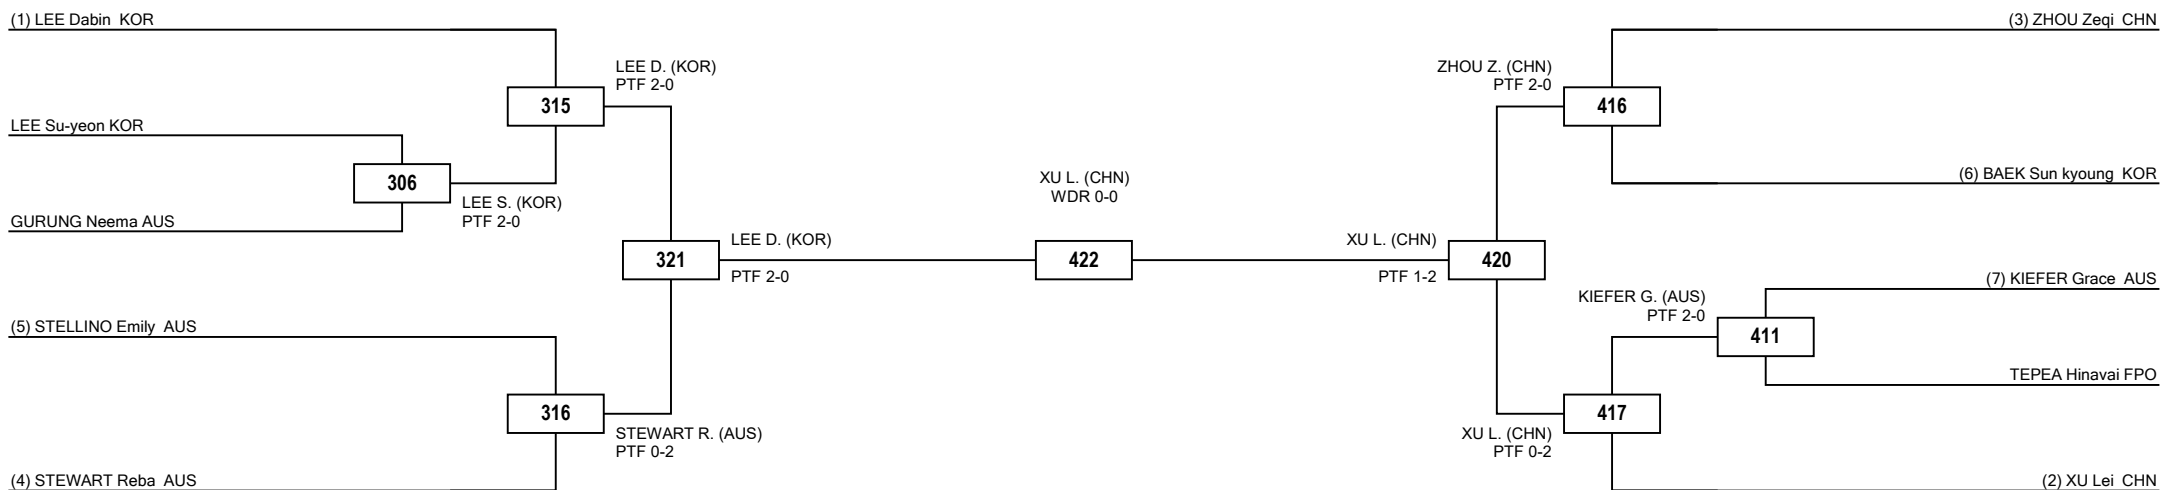

Round of 16   Quarterfinals   Semifinals   Final   Semifinals   Quarterfinals   Round of 16

Classification

1	Lei XU CHN
2	Dabin LEE KOR
3	Reba STEWART AUS
3	Zeqi ZHOU CHN

LEGEND RSC: Win by Referee Stop the Contest   PTG: Win by Point Gap   SUP: win by Superiority   DSQ: Win by disqualification   DQB: Win by Disqualification for unsportsmanlike behavior   DWR: Double Withdrawal   R: Round
(x): Seed   PTF: Win by final score   GDP: Win by Golden Points   WDR: Win by Withdrawal   PUN: Win by Punitive Declaration   DOB: Double disqualification for unsportsmanlike behavior   DDQ: Double Disqualification