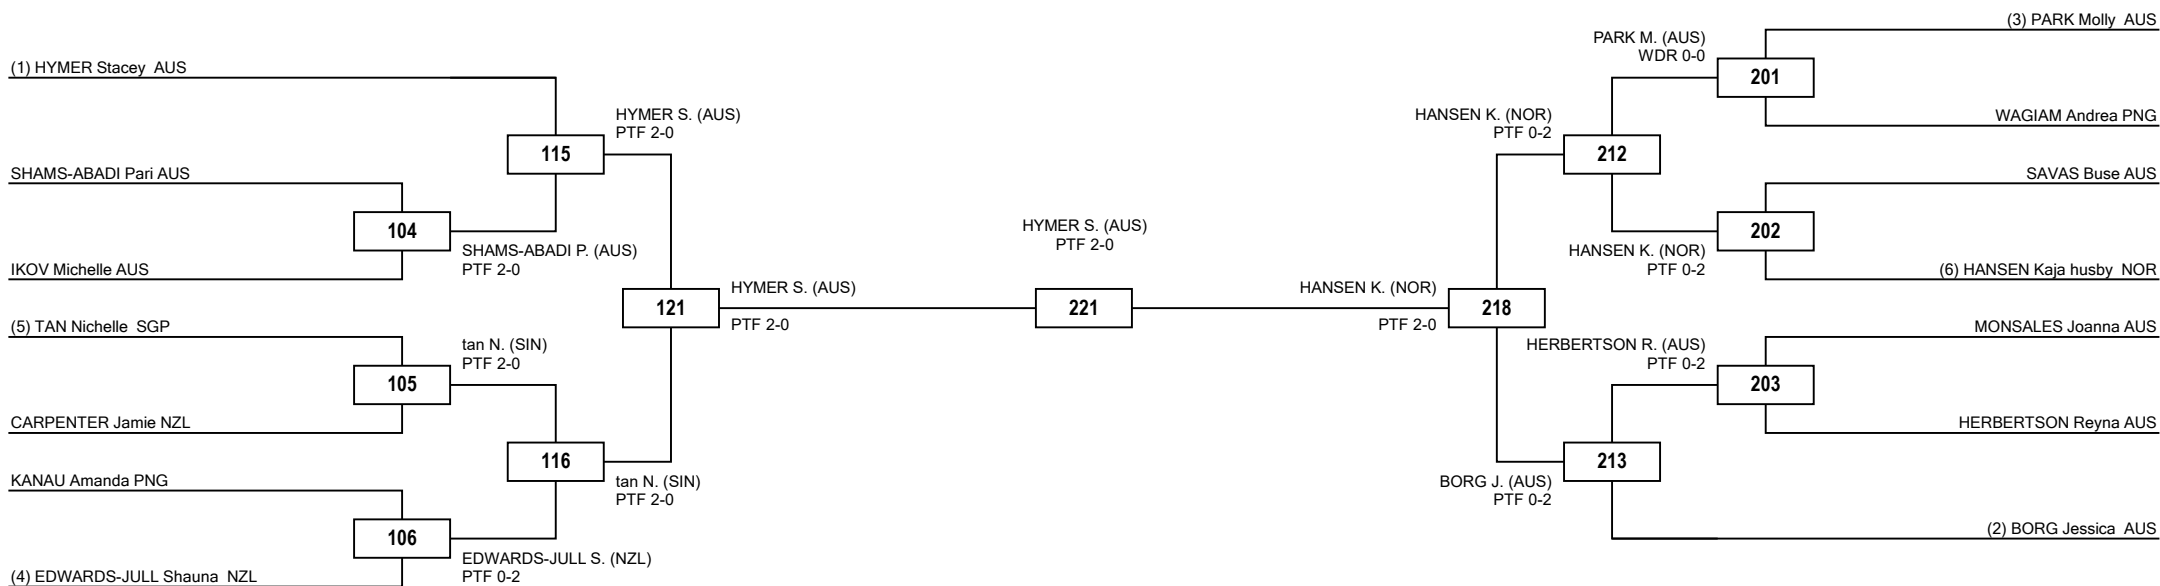

Round of 32

Round of 16

Quarterfinals

Semifinals

Final

Semifinals

Quarterfinals

Round of 16

Round of 32

LEGEND RSC: Win by Referee Stop the Contest PTG: Win by Point Gap SUP: win by Superiority DSQ: Win by disqualification DQB: Win by Disqualification for unsportsmanlike behavior DWR: Double Withdrawal R: Round
(x): Seed PTF: Win by final score GDP: Win by Golden Points WDR: Win by Withdrawal PUN: Win by Punitive Declaration DOB: Double disqualification for unsportsmanlike behavior DDQ: Double Disqualification

Round of 16

Quarterfinals

Semifinals

Final

Semifinals

Quarterfinals

Round of 16

Classification