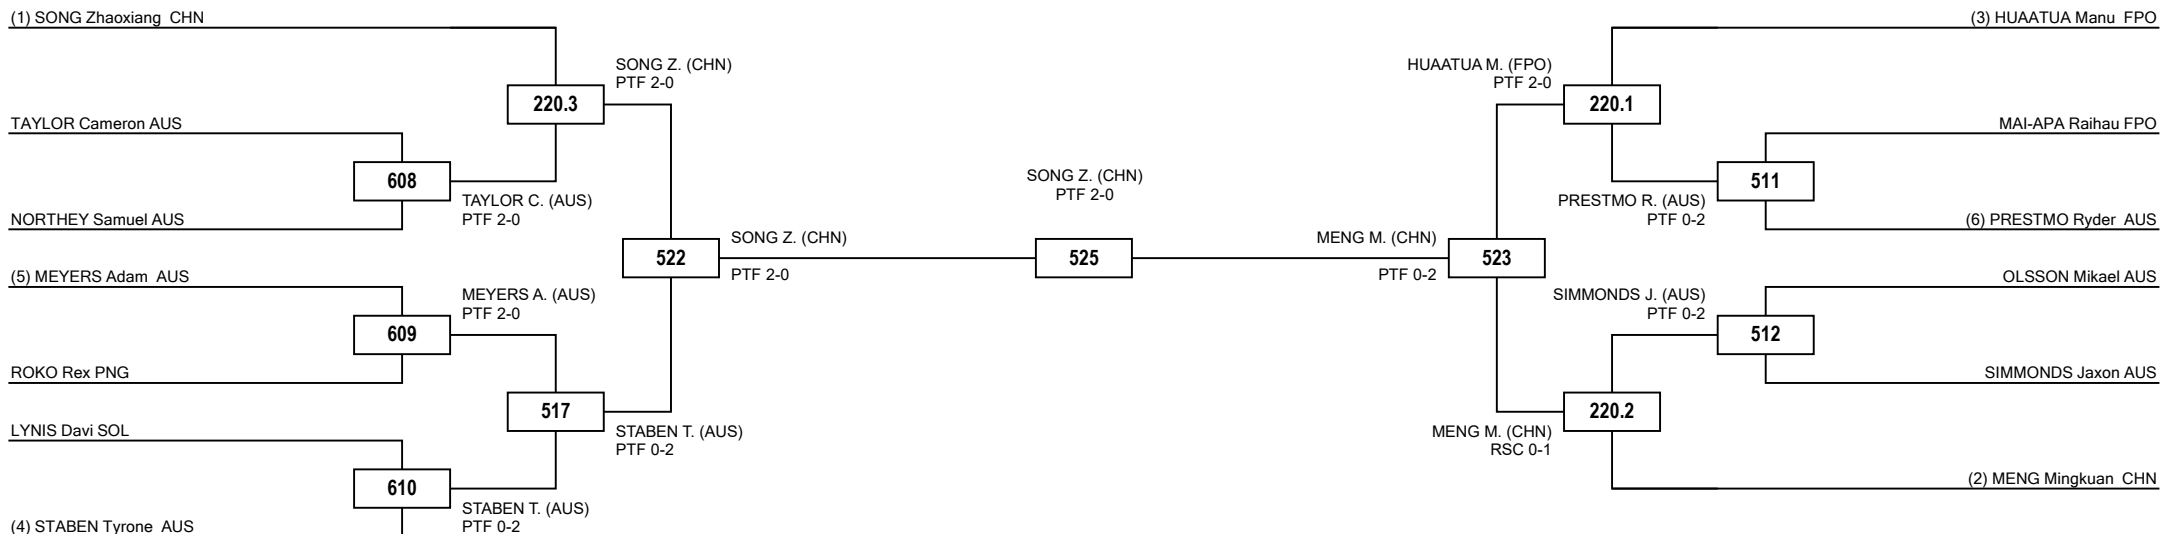

Round of 32

Round of 16

Quarterfinals

Semifinals

Final

Semifinals

Quarterfinals

Round of 16

Round of 32

Classification	
1	Woo hyeok PARK KOR
2	Jon CINTADO ARTECHE ESP
3	Liam SWEENEY AUS
3	Yu-jen HUANG TPE

LEGEND RSC: Win by Referee Stop the Contest PTG: Win by Point Gap SUP: win by Superiority DSQ: Win by disqualification DQB: Win by Disqualification for unsportsmanlike behavior DWR: Double Withdrawal R: Round
 (x): Seed PTF: Win by final score GDP: Win by Golden Points WDR: Win by Withdrawal PUN: Win by Punitive Declaration DOB: Double disqualification for unsportsmanlike behavior DDQ: Double Disqualification

Round of 16

Quarterfinals

Semifinals

Final

Semifinals

Quarterfinals

Round of 16

Classification	
1	Zhaoxiang SONG CHN
2	Mingkuan MENG CHN
3	Tyrone STABEN AUS
3	Manu HUAATUA FPO

LEGEND RSC: Win by Referee Stop the Contest PTG: Win by Point Gap SUP: win by Superiority DSQ: Win by disqualification DQB: Win by Disqualification for unsportsmanlike behavior DWR: Double Withdrawal R: Round
 (x): Seed PTF: Win by final score GDP: Win by Golden Points WDR: Win by Withdrawal PUN: Win by Punitive Declaration DOB: Double disqualification for unsportsmanlike behavior DDQ: Double Disqualification