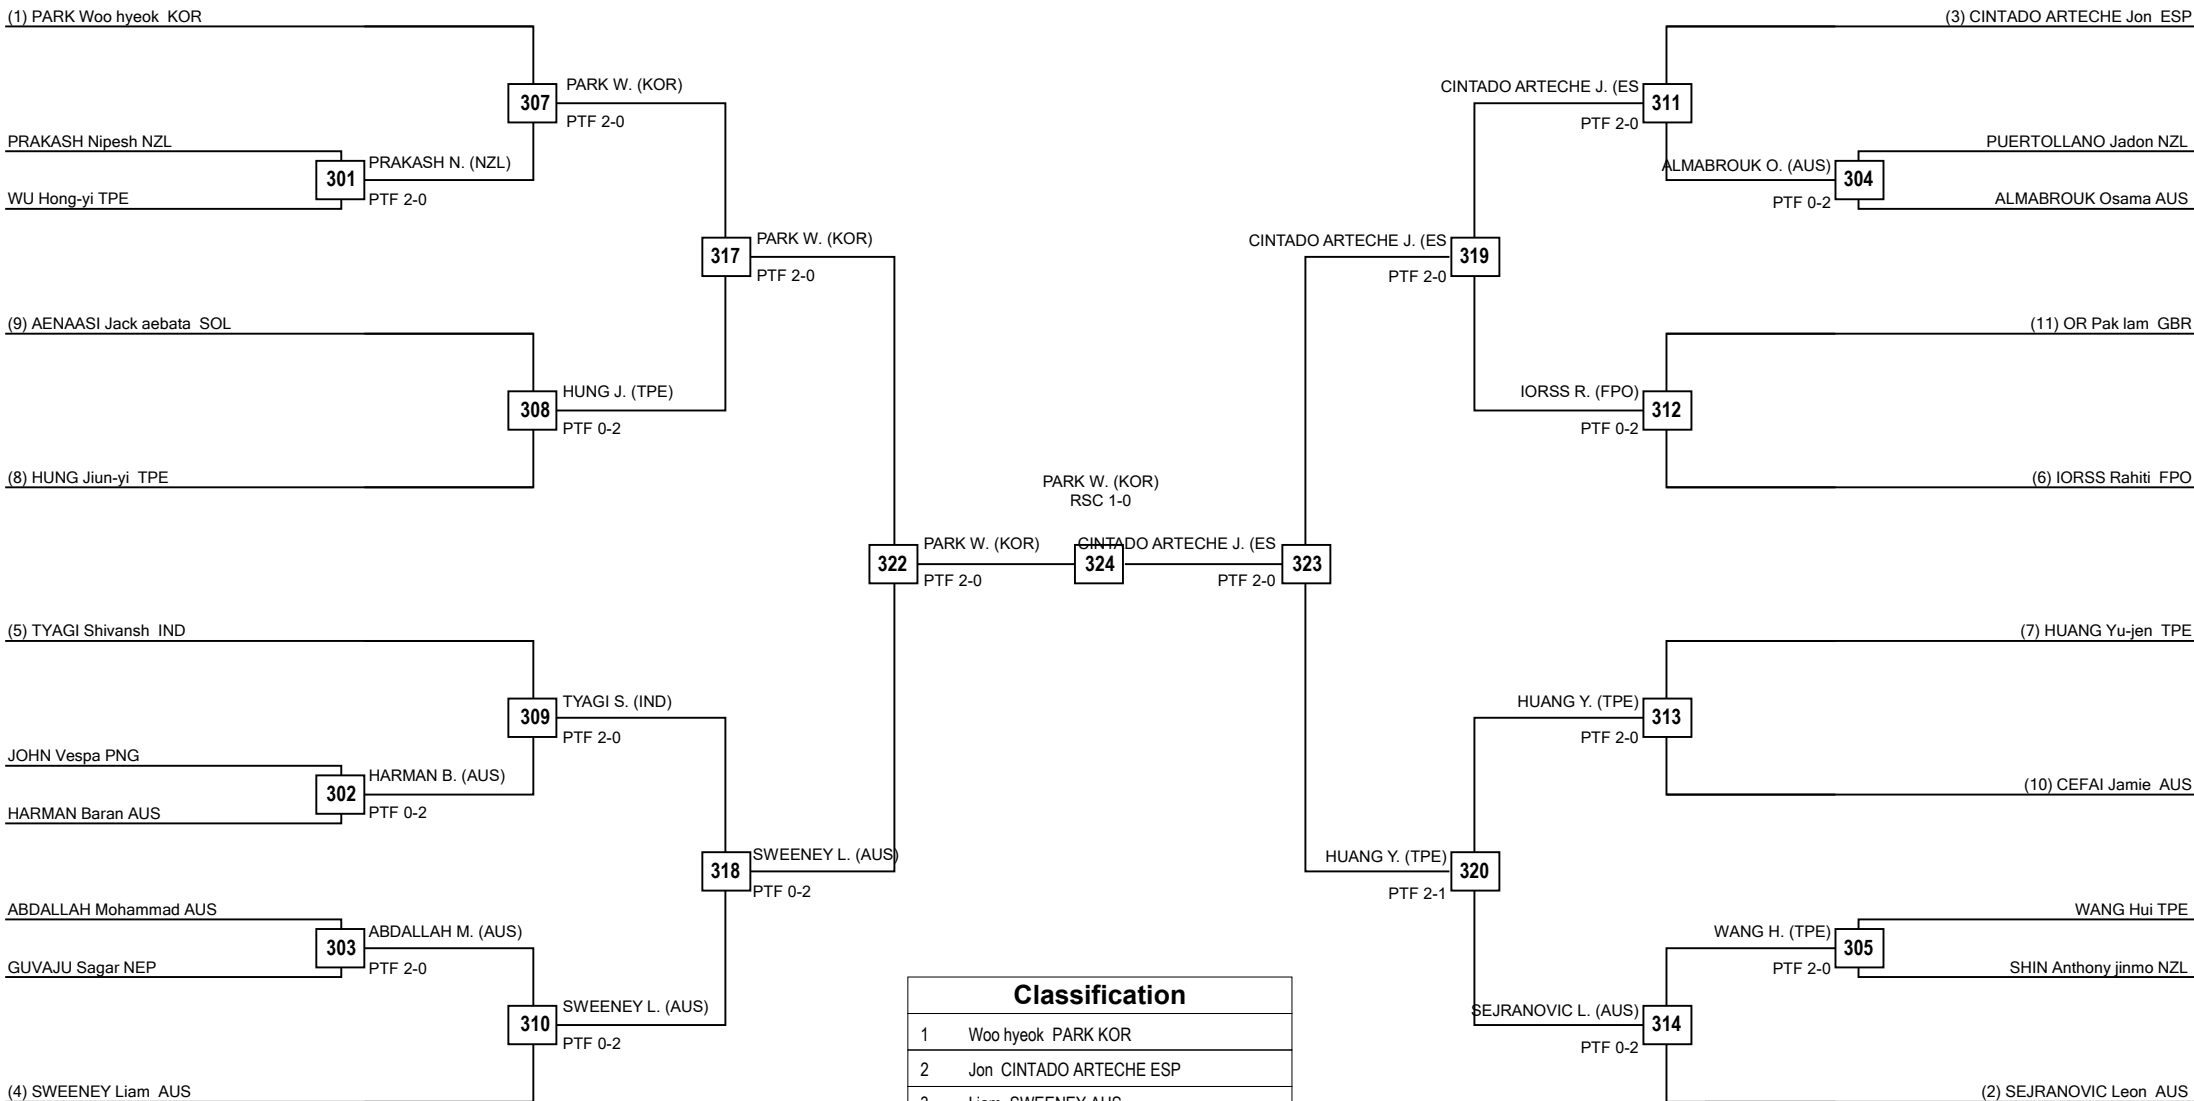

Round of 32

Round of 16

Quarterfinals

Semifinals

Final

Semifinals

Quarterfinals

Round of 16

Round of 32

Classification	
1	Woo hyeok PARK KOR
2	Jon CINTADO ARTECHE ESP
3	Liam SWEENEY AUS
3	Yu-jen HUANG TPE

LEGEND RSC: Win by Referee Stop the Contest PTG: Win by Point Gap SUP: win by Superiority DSQ: Win by disqualification DQB: Win by Disqualification for unsportsmanlike behavior DWR: Double Withdrawal R: Round
(x): Seed PTF: Win by final score GDP: Win by Golden Points WDR: Win by Withdrawal PUN: Win by Punitive Declaration DOB: Double disqualification for unsportsmanlike behavior DDQ: Double Disqualification