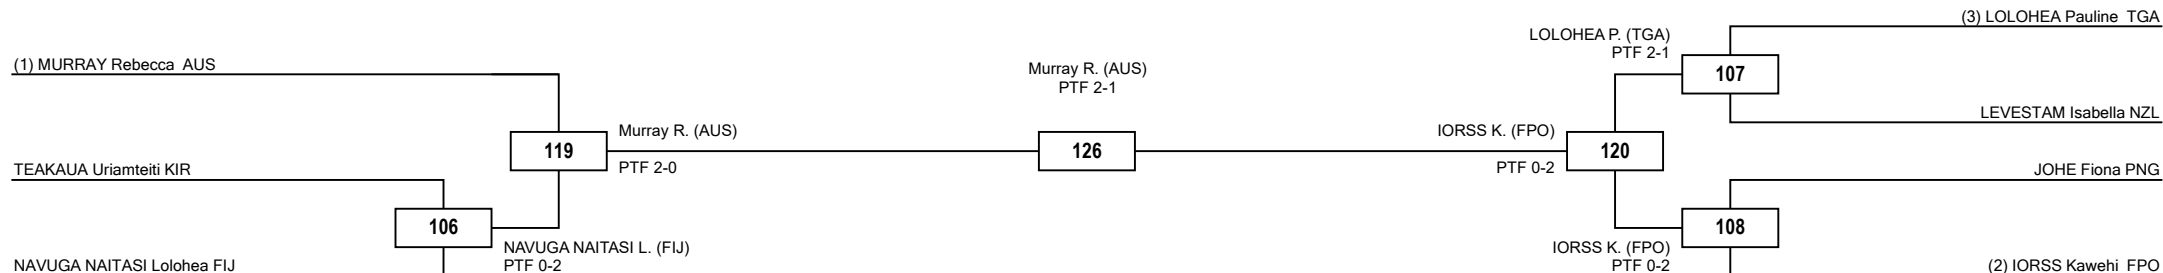

Quarterfinals

Semifinals

Final

Semifinals

Quarterfinals

### Classification

1	Juliet LAHOOD AUS
2	Saffron TAMBYRAJAH AUS
3	Tiare HUAATUA FPO
3	Rose mary TONA PNG

LEGEND RSC: Win by Referee Stop the Contest PTG: Win by Point Gap SUP: win by Superiority DSQ: Win by disqualification DQB: Win by Disqualification for unsportsmanlike behavior DWR: Double Withdrawal R: Round  
 (x): Seed PTF: Win by final score GDP: Win by Golden Points WDR: Win byWithdrawal PUN: Win by Punitive Declaration DOB: Double disqualification for unsportsmanlike behavior DDQ: Double Disqualification

### Classification

1	Rebecca MURRAY AUS
2	Kawehi IORSS FPO
3	Lolohea NAVUGA NAITASI FIJ
3	Pauline LOLOHEA TGA

LEGEND RSC: Win by Referee Stop the Contest PTG: Win by Point Gap SUP: win by Superiority DSQ: Win by disqualification DQB: Win by Disqualification for unsportsmanlike behavior DWR: Double Withdrawal R: Round  
 (x): Seed PTF: Win by final score GDP: Win by Golden Points WDR: Win byWithdrawal PUN: Win by Punitive Declaration DOB: Double disqualification for unsportsmanlike behavior DDQ: Double Disqualification