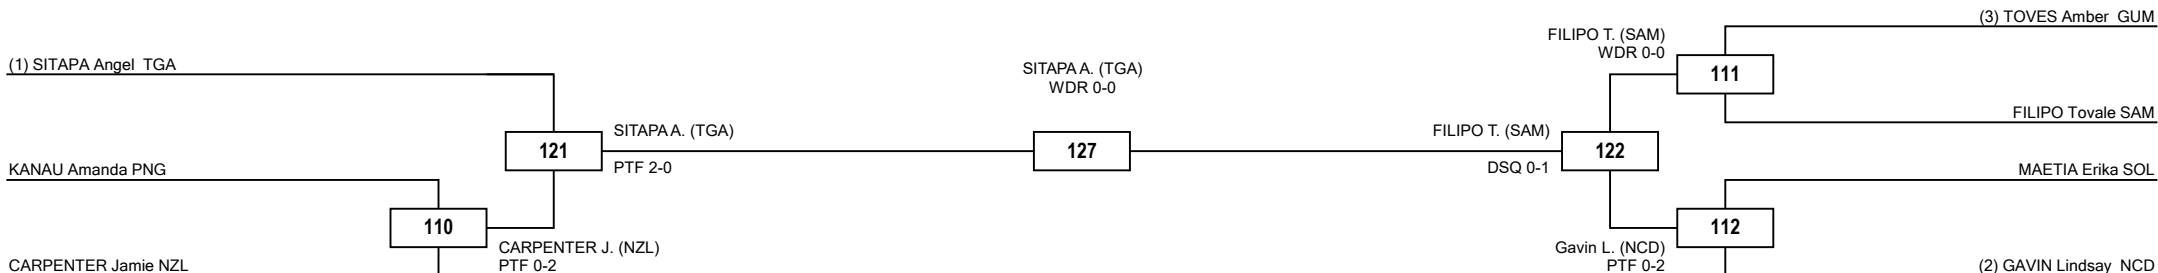

Round of 16

Quarterfinals

Semifinals

Final

Semifinals

Quarterfinals

Round of 16

Classification	
1	Reba STEWART AUS
2	Hinavai TEPEA FPO
3	Rautitea TEPEA FPO
3	Tikeilani TERIIPAIA FPO

LEGEND RSC: Win by Referee Stop the Contest PTG: Win by Point Gap SUP: win by Superiority DSQ: Win by disqualification DQB: Win by Disqualification for unsportsmanlike behavior DWR: Double Withdrawal R: Round  
 (x): Seed PTF: Win by final score GDP: Win by Golden Points WDR: Win by Withdrawal PUN: Win by Punitive Declaration DOB: Double disqualification for unsportsmanlike behavior DDQ: Double Disqualification

Quarterfinals

Semifinals

Final

Semifinals

Quarterfinals