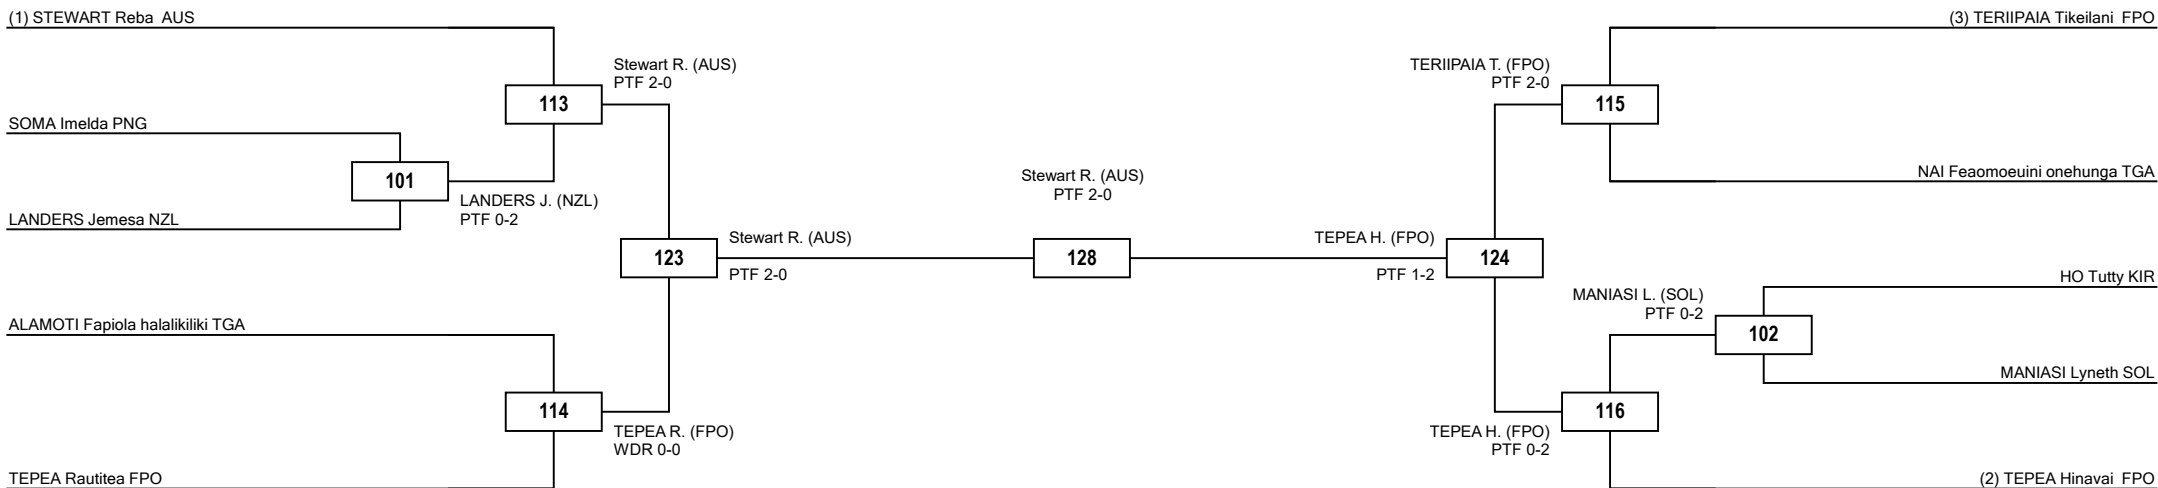

### Classification

1	Rebecca MURRAY AUS
2	Kawehi IORSS FPO
3	Lolohea NAVUGA NAITASI FIJ
3	Pauline LOLOHEA TGA

LEGEND RSC: Win by Referee Stop the Contest PTG: Win by Point Gap SUP: win by Superiority DSQ: Win by disqualification DQB: Win by Disqualification for unsportsmanlike behavior DWR: Double Withdrawal R: Round  
 (x): Seed PTF: Win by final score GDP: Win by Golden Points WDR: Win byWithdrawal PUN: Win by Punitive Declaration DOB: Double disqualification for unsportsmanlike behavior DDQ: Double Disqualification

Round of 16

Quarterfinals

Semifinals

Final

Semifinals

Quarterfinals

Round of 16

Classification	
1	Reba STEWART AUS
2	Hinavai TEPEA FPO
3	Rautitea TEPEA FPO
3	Tikeilani TERIIPAIA FPO

LEGEND RSC: Win by Referee Stop the Contest PTG: Win by Point Gap SUP: win by Superiority DSQ: Win by disqualification DQB: Win by Disqualification for unsportsmanlike behavior DWR: Double Withdrawal R: Round  
 (x): Seed PTF: Win by final score GDP: Win by Golden Points WDR: Win by Withdrawal PUN: Win by Punitive Declaration DOB: Double disqualification for unsportsmanlike behavior DDQ: Double Disqualification

Quarterfinals

Semifinals

Final

Semifinals

Quarterfinals