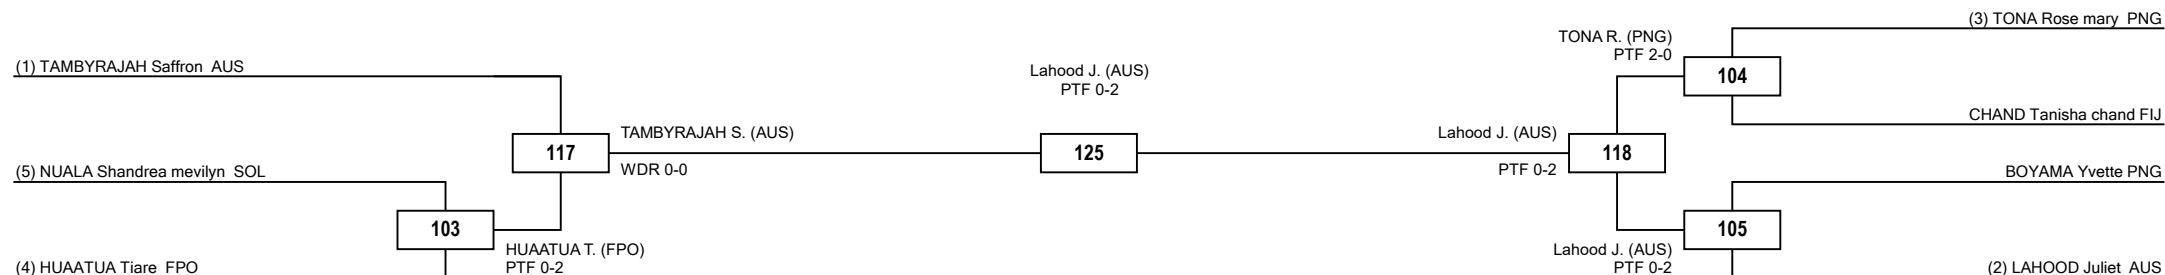

Quarterfinals

Semifinals

Final

Semifinals

Quarterfinals

### Classification

1	Juliet LAHOOD AUS
2	Saffron TAMBYRAJAH AUS
3	Tiare HUAATUA FPO
3	Rose mary TONA PNG

LEGEND RSC: Win by Referee Stop the Contest PTG: Win by Point Gap SUP: win by Superiority DSQ: Win by disqualification DQB: Win by Disqualification for unsportsmanlike behavior DWR: Double Withdrawal R: Round  
 (x): Seed PTF: Win by final score GDP: Win by Golden Points WDR: Win byWithdrawal PUN: Win by Punitive Declaration DOB: Double disqualification for unsportsmanlike behavior DDQ: Double Disqualification