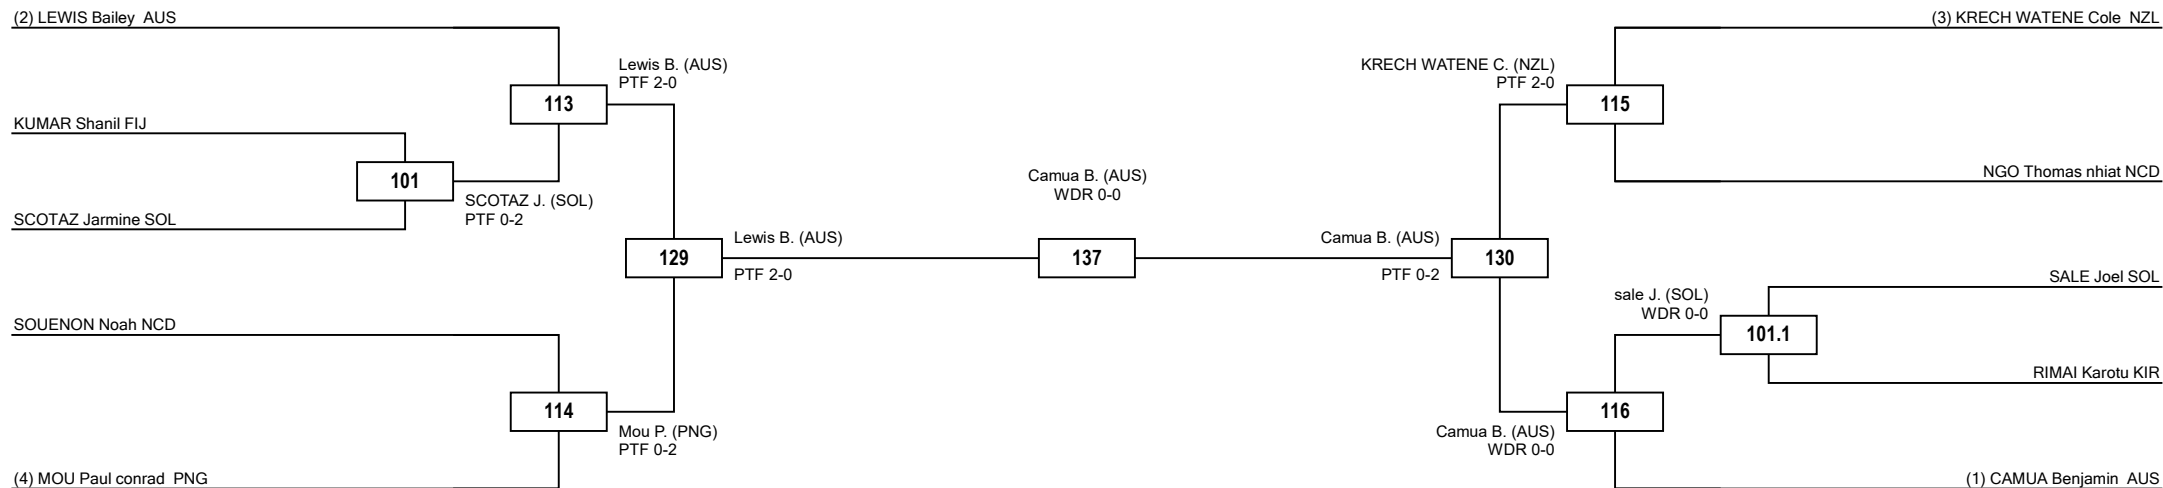

Round of 16 Quarterfinals Semifinals Final Semifinals Quarterfinals Round of 16

Classification	
1	Liam SWEENEY AUS
2	Fred VALENTINA SOL
3	Tengaere PATIRA FPO
3	Jack aebata AENAASI SOL

LEGEND RSC: Win by Referee Stop the Contest PTG: Win by Point Gap SUP: win by Superiority DSQ: Win by disqualification DQB: Win by Disqualification for unsportsmanlike behavior DWR: Double Withdrawal R: Round
 (x): Seed PTF: Win by final score GDP: Win by Golden Points WDR: Win by Withdrawal PUN: Win by Punitive Declaration DOB: Double disqualification for unsportsmanlike behavior DDQ: Double Disqualification

Round of 16 Quarterfinals Semifinals Final Semifinals Quarterfinals Round of 16

Classification	
1	Tyrone STABEN AUS
2	Raihau MAI-APA FPO
3	Tivini VALENTE FPO
3	Pranit KUMAR FIJ

LEGEND RSC: Win by Referee Stop the Contest PTG: Win by Point Gap SUP: win by Superiority DSQ: Win by disqualification DQB: Win by Disqualification for unsportsmanlike behavior DWR: Double Withdrawal R: Round
 (x): Seed PTF: Win by final score GDP: Win by Golden Points WDR: Win byWithdrawal PUN: Win by Punitive Declaration DOB: Double disqualification for unsportsmanlike behavior DDQ: Double Disqualification

Round of 16 Quarterfinals Semifinals Final Semifinals Quarterfinals Round of 16

Classification	
1	Benjamin CAMUA AUS
2	Bailey LEWIS AUS
3	Paul conrad MOU PNG
3	Cole KRECH WATENE NZL

LEGEND RSC: Win by Referee Stop the Contest PTG: Win by Point Gap SUP: win by Superiority DSQ: Win by disqualification DQB: Win by Disqualification for unsportsmanlike behavior DWR: Double Withdrawal R: Round
 (x): Seed PTF: Win by final score GDP: Win by Golden Points WDR: Win by Withdrawal PUN: Win by Punitive Declaration DOB: Double disqualification for unsportsmanlike behavior DDQ: Double Disqualification