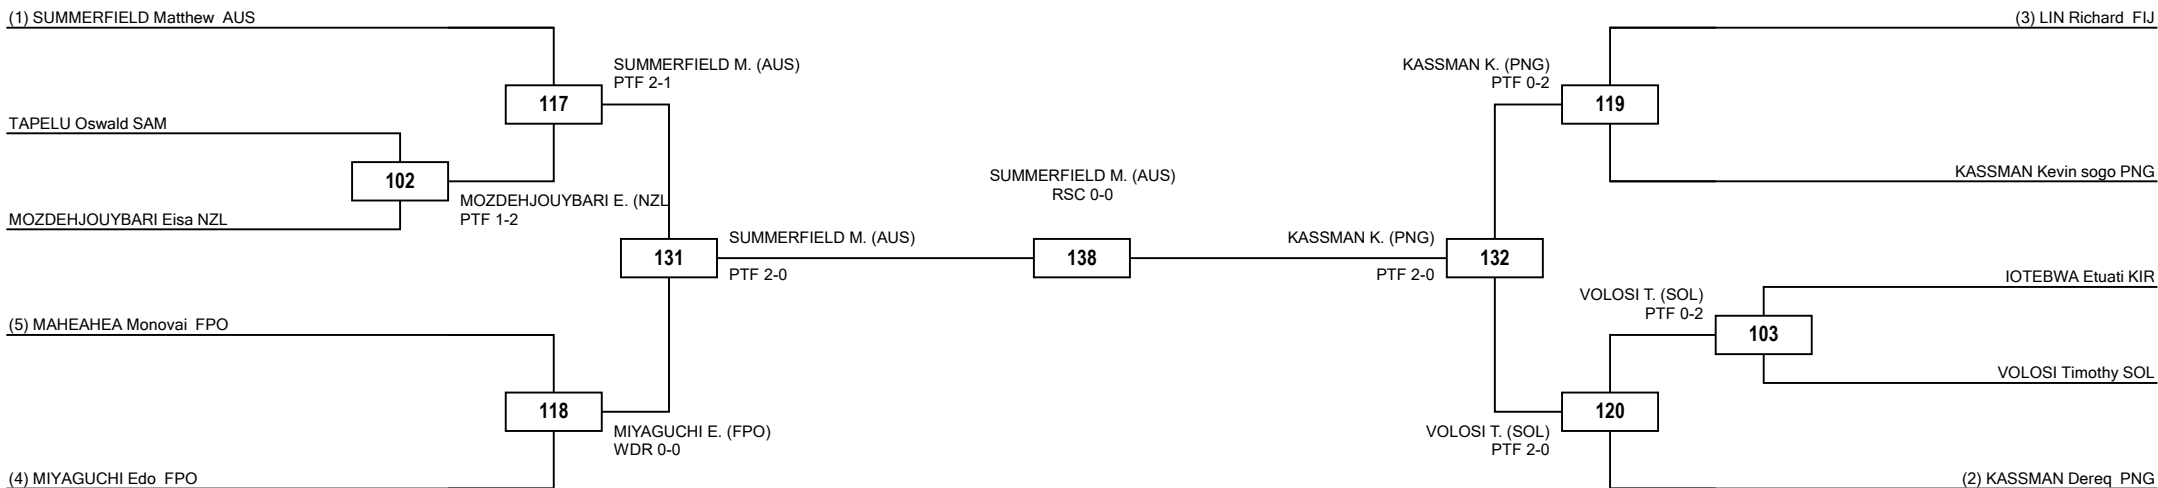

Round of 16 Quarterfinals Semifinals Final Semifinals Quarterfinals Round of 16

Classification	
1	Matthew SUMMERFIELD AUS
2	Kevin sogo KASSMAN PNG
3	Edo MIYAGUCHI FPO
3	Timothy VOLOSI SOL

LEGEND RSC: Win by Referee Stop the Contest PTG: Win by Point Gap SUP: win by Superiority DSQ: Win by disqualification DQB: Win by Disqualification for unsportsmanlike behavior DWR: Double Withdrawal R: Round
 (x): Seed PTF: Win by final score GDP: Win by Golden Points WDR: Win byWithdrawal PUN: Win by Punitive Declaration DOB: Double disqualification for unsportsmanlike behavior DDQ: Double Disqualification

Round of 16 Quarterfinals Semifinals Final Semifinals Quarterfinals Round of 16

Classification	
1	Liam SWEENEY AUS
2	Fred VALENTINA SOL
3	Tengaere PATIRA FPO
3	Jack aebata AENAASI SOL

LEGEND RSC: Win by Referee Stop the Contest PTG: Win by Point Gap SUP: win by Superiority DSQ: Win by disqualification DQB: Win by Disqualification for unsportsmanlike behavior DWR: Double Withdrawal R: Round
 (x): Seed PTF: Win by final score GDP: Win by Golden Points WDR: Win by Withdrawal PUN: Win by Punitive Declaration DOB: Double disqualification for unsportsmanlike behavior DDQ: Double Disqualification

Round of 16 Quarterfinals Semifinals Final Semifinals Quarterfinals Round of 16

Classification	
1	Tyrone STABEN AUS
2	Raihau MAI-APA FPO
3	Tivini VALENTE FPO
3	Pranit KUMAR FIJ

LEGEND RSC: Win by Referee Stop the Contest PTG: Win by Point Gap SUP: win by Superiority DSQ: Win by disqualification DQB: Win by Disqualification for unsportsmanlike behavior DWR: Double Withdrawal R: Round
 (x): Seed PTF: Win by final score GDP: Win by Golden Points WDR: Win byWithdrawal PUN: Win by Punitive Declaration DOB: Double disqualification for unsportsmanlike behavior DDQ: Double Disqualification