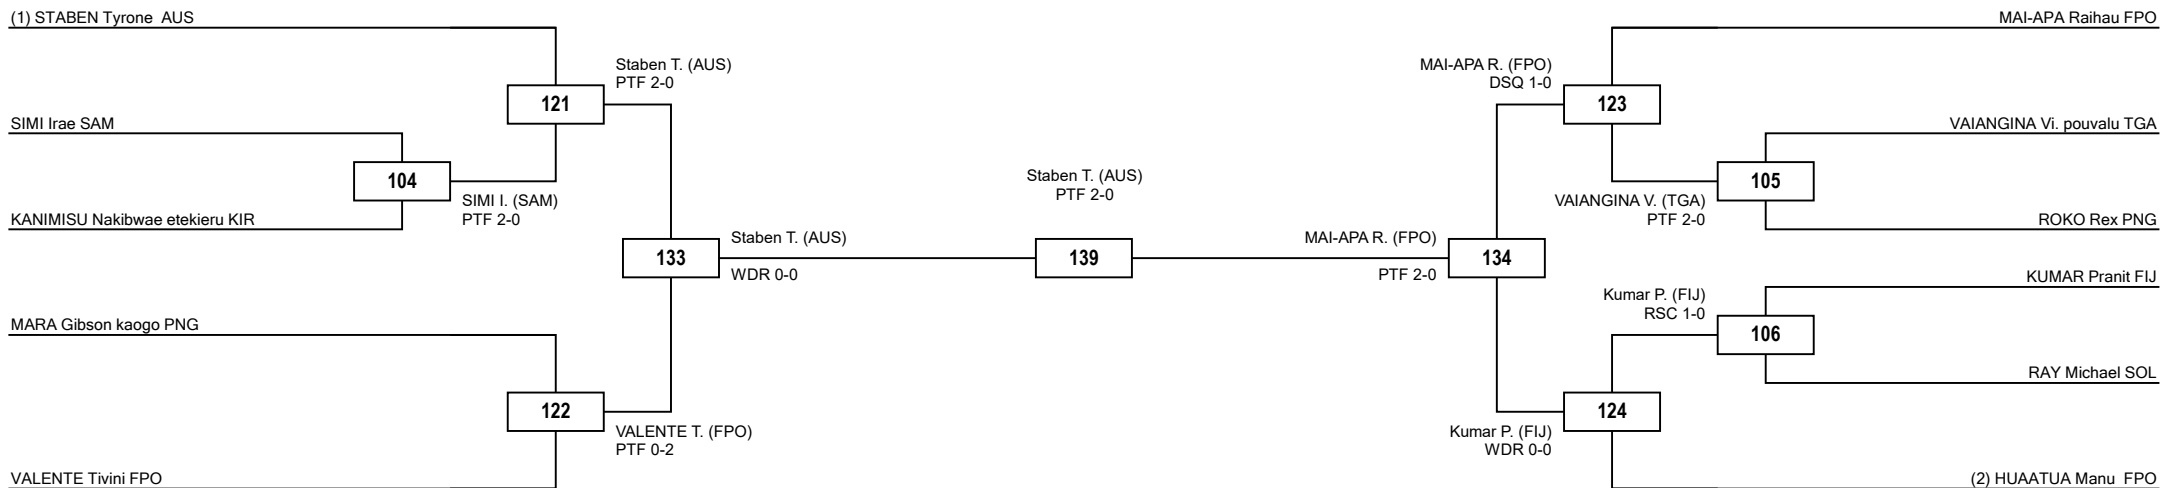

Round of 16 Quarterfinals Semifinals Final Semifinals Quarterfinals Round of 16

Classification	
1	Matthew SUMMERFIELD AUS
2	Kevin sogo KASSMAN PNG
3	Edo MIYAGUCHI FPO
3	Timothy VOLOSI SOL

LEGEND RSC: Win by Referee Stop the Contest PTG: Win by Point Gap SUP: win by Superiority DSQ: Win by disqualification DQB: Win by Disqualification for unsportsmanlike behavior DWR: Double Withdrawal R: Round
 (x): Seed PTF: Win by final score GDP: Win by Golden Points WDR: Win byWithdrawal PUN: Win by Punitive Declaration DOB: Double disqualification for unsportsmanlike behavior DDQ: Double Disqualification

Round of 16 Quarterfinals Semifinals Final Semifinals Quarterfinals Round of 16

Classification	
1	Liam SWEENEY AUS
2	Fred VALENTINA SOL
3	Tengaere PATIRA FPO
3	Jack aebata AENAASI SOL

LEGEND RSC: Win by Referee Stop the Contest PTG: Win by Point Gap SUP: win by Superiority DSQ: Win by disqualification DQB: Win by Disqualification for unsportsmanlike behavior DWR: Double Withdrawal R: Round
 (x): Seed PTF: Win by final score GDP: Win by Golden Points WDR: Win by Withdrawal PUN: Win by Punitive Declaration DOB: Double disqualification for unsportsmanlike behavior DDQ: Double Disqualification

Round of 16 Quarterfinals Semifinals Final Semifinals Quarterfinals Round of 16

Classification	
1	Tyrone STABEN AUS
2	Raihau MAI-APA FPO
3	Tivini VALENTE FPO
3	Pranit KUMAR FIJ

LEGEND RSC: Win by Referee Stop the Contest PTG: Win by Point Gap SUP: win by Superiority DSQ: Win by disqualification DQB: Win by Disqualification for unsportsmanlike behavior DWR: Double Withdrawal R: Round
 (x): Seed PTF: Win by final score GDP: Win by Golden Points WDR: Win byWithdrawal PUN: Win by Punitive Declaration DOB: Double disqualification for unsportsmanlike behavior DDQ: Double Disqualification