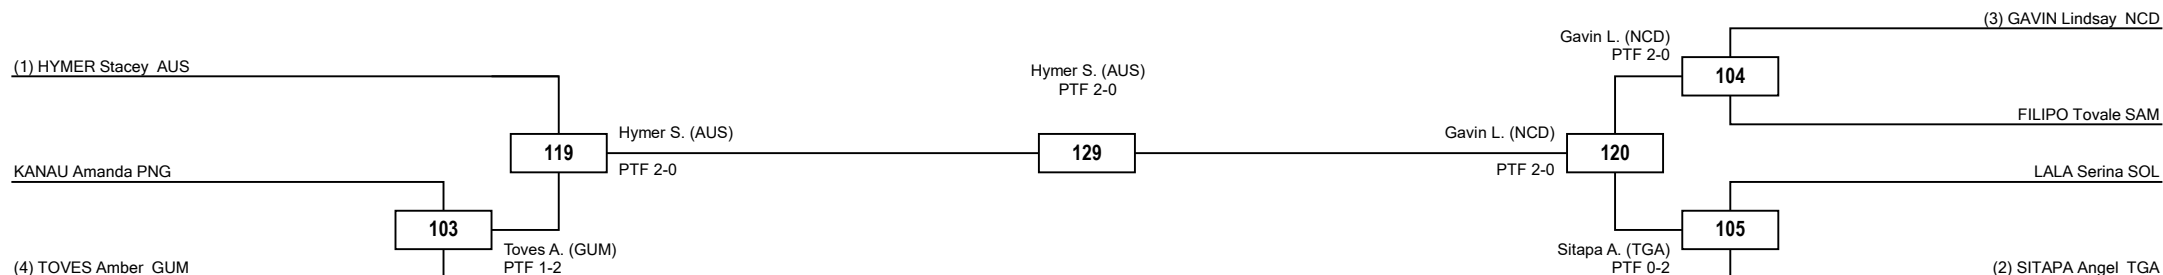

### Classification

1	Juliet LAHOOD AUS
2	Tiare HUAATUA FPO
3	Tenalyn ROVE SOL
3	Rose TONA PNG

Semifinals

Final

Semifinals

**Classification**

1	Tierra-lynn CHARGUALAF GUM
2	Erika jean MAETIA SOL
3	Marae PASCHALIS PNG

Quarterfinals

Semifinals

Final

Semifinals

Quarterfinals