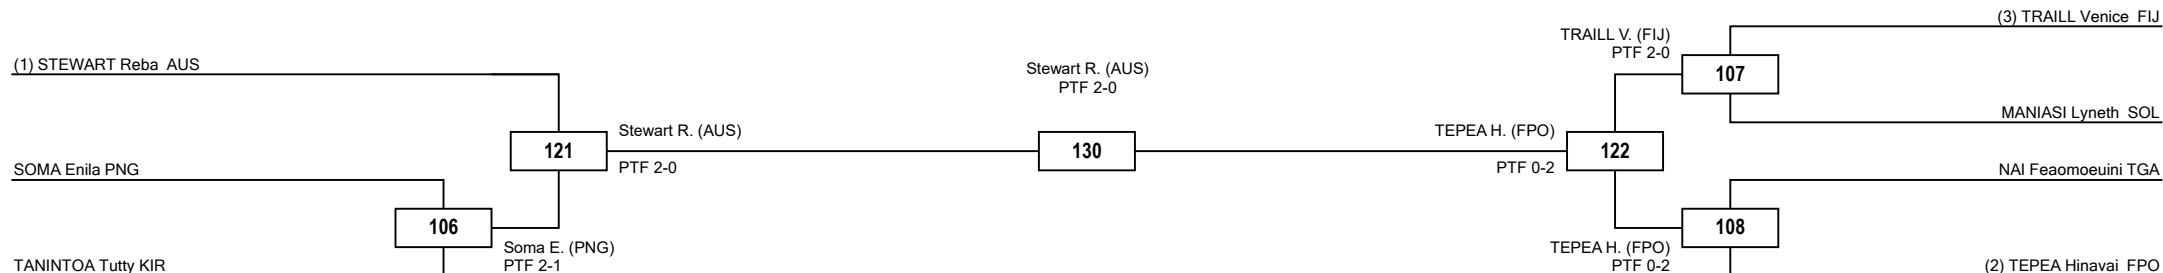

Quarterfinals

Semifinals

Final

Semifinals

Quarterfinals

**Classification**

1	Hiritea rautitea TEPEA FPO
2	Ketty ATAIA KIR
3	Patricia KULINIAS PNG
3	Moddie FOUFAKA SOL

LEGEND RSC: Win by Referee Stop the Contest PTG: Win by Point Gap SUP: win by Superiority DSQ: Win by disqualification DQB: Win by Disqualification for unsportsmanlike behavior DWR: Double Withdrawal R: Round  
(x): Seed PTF: Win by final score GDP: Win by Golden Points WDR: Win byWithdrawal PUN: Win by Punitive Declaration DOB: Double disqualification for unsportsmanlike behavior DDQ: Double Disqualification

Quarterfinals

Semifinals

Final

Semifinals

Quarterfinals

**Classification**

1	Reba STEWART AUS
2	Hinavai TEPEA FPO
3	Enila SOMA PNG
3	Venice TRAILL FIJ

LEGEND RSC: Win by Referee Stop the Contest PTG: Win by Point Gap SUP: win by Superiority DSQ: Win by disqualification DQB: Win by Disqualification for unsportsmanlike behavior DWR: Double Withdrawal R: Round  
(x): Seed PTF: Win by final score GDP: Win by Golden Points WDR: Win byWithdrawal PUN: Win by Punitive Declaration DOB: Double disqualification for unsportsmanlike behavior DDQ: Double Disqualification